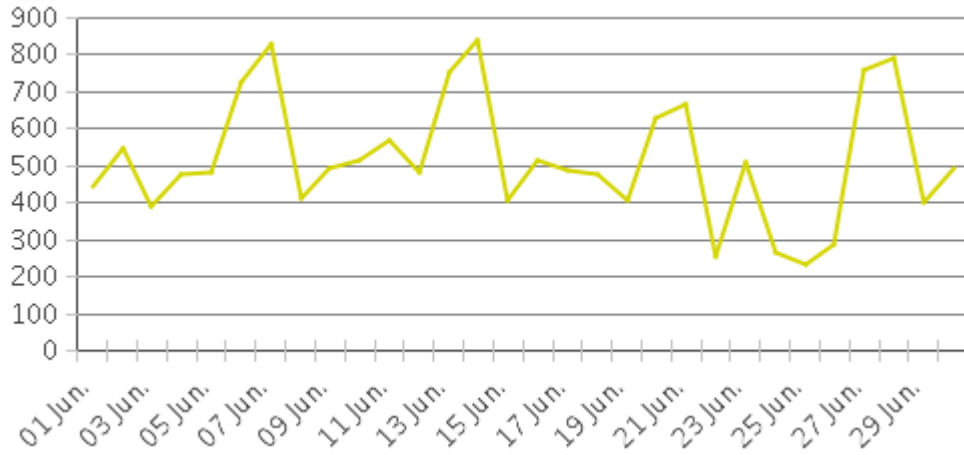

White Oak Trail at 34th St

Period Analyzed: Monday, June 01, 2020 to Tuesday, June 30, 2020

	Total Traffic for the Analyzed Period	Daily Average	Busiest Day of the Week	Distribution	
				IN	OUT
Pedestrians	16,136	538	Sunday	26	74
Cyclists	15,520	517	Sunday	81	19

White Oak Trail at 34th St

Period Analyzed: Monday, June 01, 2020 to Tuesday, June 30, 2020

White Oak Trail at 34th St (Pedestrians)

Period Analyzed: Monday, June 01, 2020 to Tuesday, June 30, 2020

Daily Data

Weekly Profile

Hourly Profile during Weekdays

Hourly Profile during the Weekend

White Oak Trail at 34th St (Cyclists)

Period Analyzed: Monday, June 01, 2020 to Tuesday, June 30, 2020

Daily Data

Weekly Profile

Hourly Profile during Weekdays

Hourly Profile during the Weekend