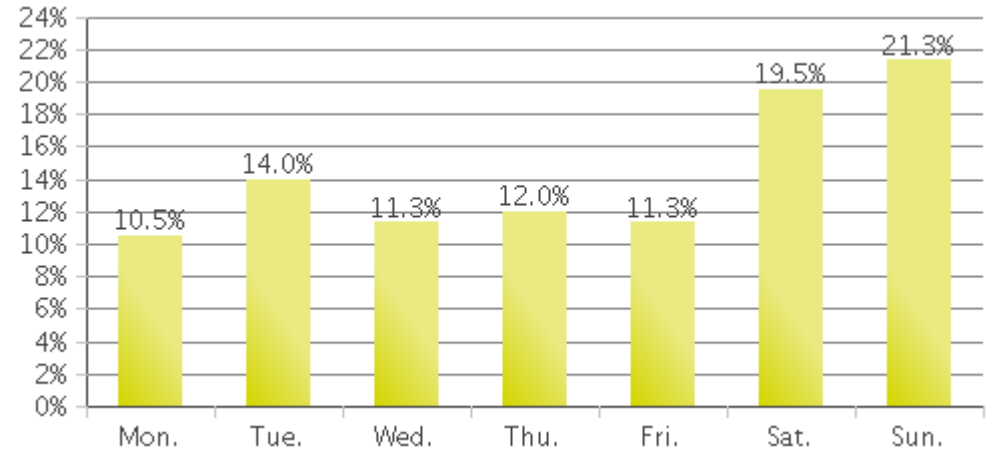

White Oak Trail at 34th St

Period Analyzed: Monday, June 01, 2020 to Tuesday, June 30, 2020

White Oak Trail at 34th St (Pedestrians)

Period Analyzed: Monday, June 01, 2020 to Tuesday, June 30, 2020

Daily Data

Weekly Profile

Hourly Profile during Weekdays

Hourly Profile during the Weekend

White Oak Trail at 34th St (Cyclists)

Period Analyzed: Monday, June 01, 2020 to Tuesday, June 30, 2020

Daily Data

Weekly Profile

Hourly Profile during Weekdays

Hourly Profile during the Weekend