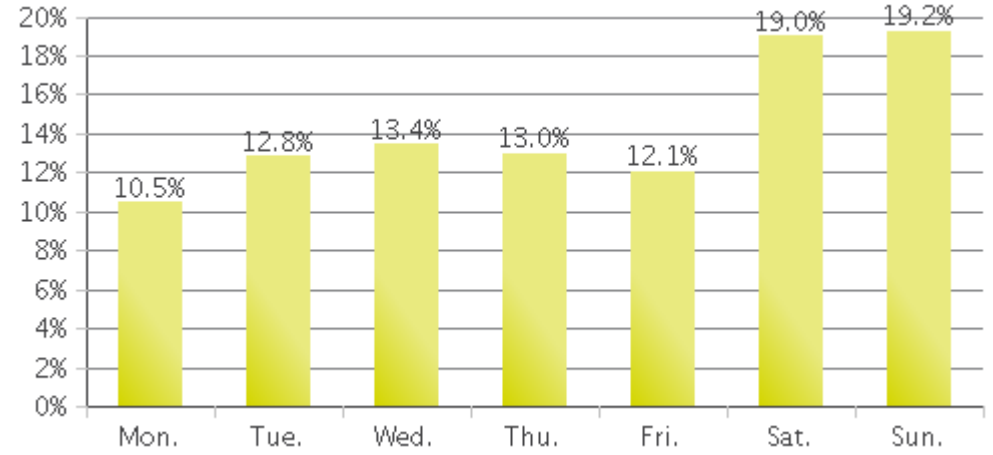

White Oak Trail at 34th St

Period Analyzed: Monday, June 01, 2020 to Tuesday, June 30, 2020

	Total Traffic for the Analyzed Period	Daily Average	Busiest Day of the Week	Distribution	
				IN	OUT
Pedestrians	16,136	538	Sunday	26	74
Cyclists	15,520	517	Sunday	81	19

White Oak Trail at 34th St

Period Analyzed: Monday, June 01, 2020 to Tuesday, June 30, 2020

White Oak Trail at 34th St (Pedestrians)

Period Analyzed: Monday, June 01, 2020 to Tuesday, June 30, 2020

Daily Data

Weekly Profile

Hourly Profile during Weekdays

Hourly Profile during the Weekend

White Oak Trail at 34th St (Cyclists)

Period Analyzed: Monday, June 01, 2020 to Tuesday, June 30, 2020

Daily Data

Weekly Profile