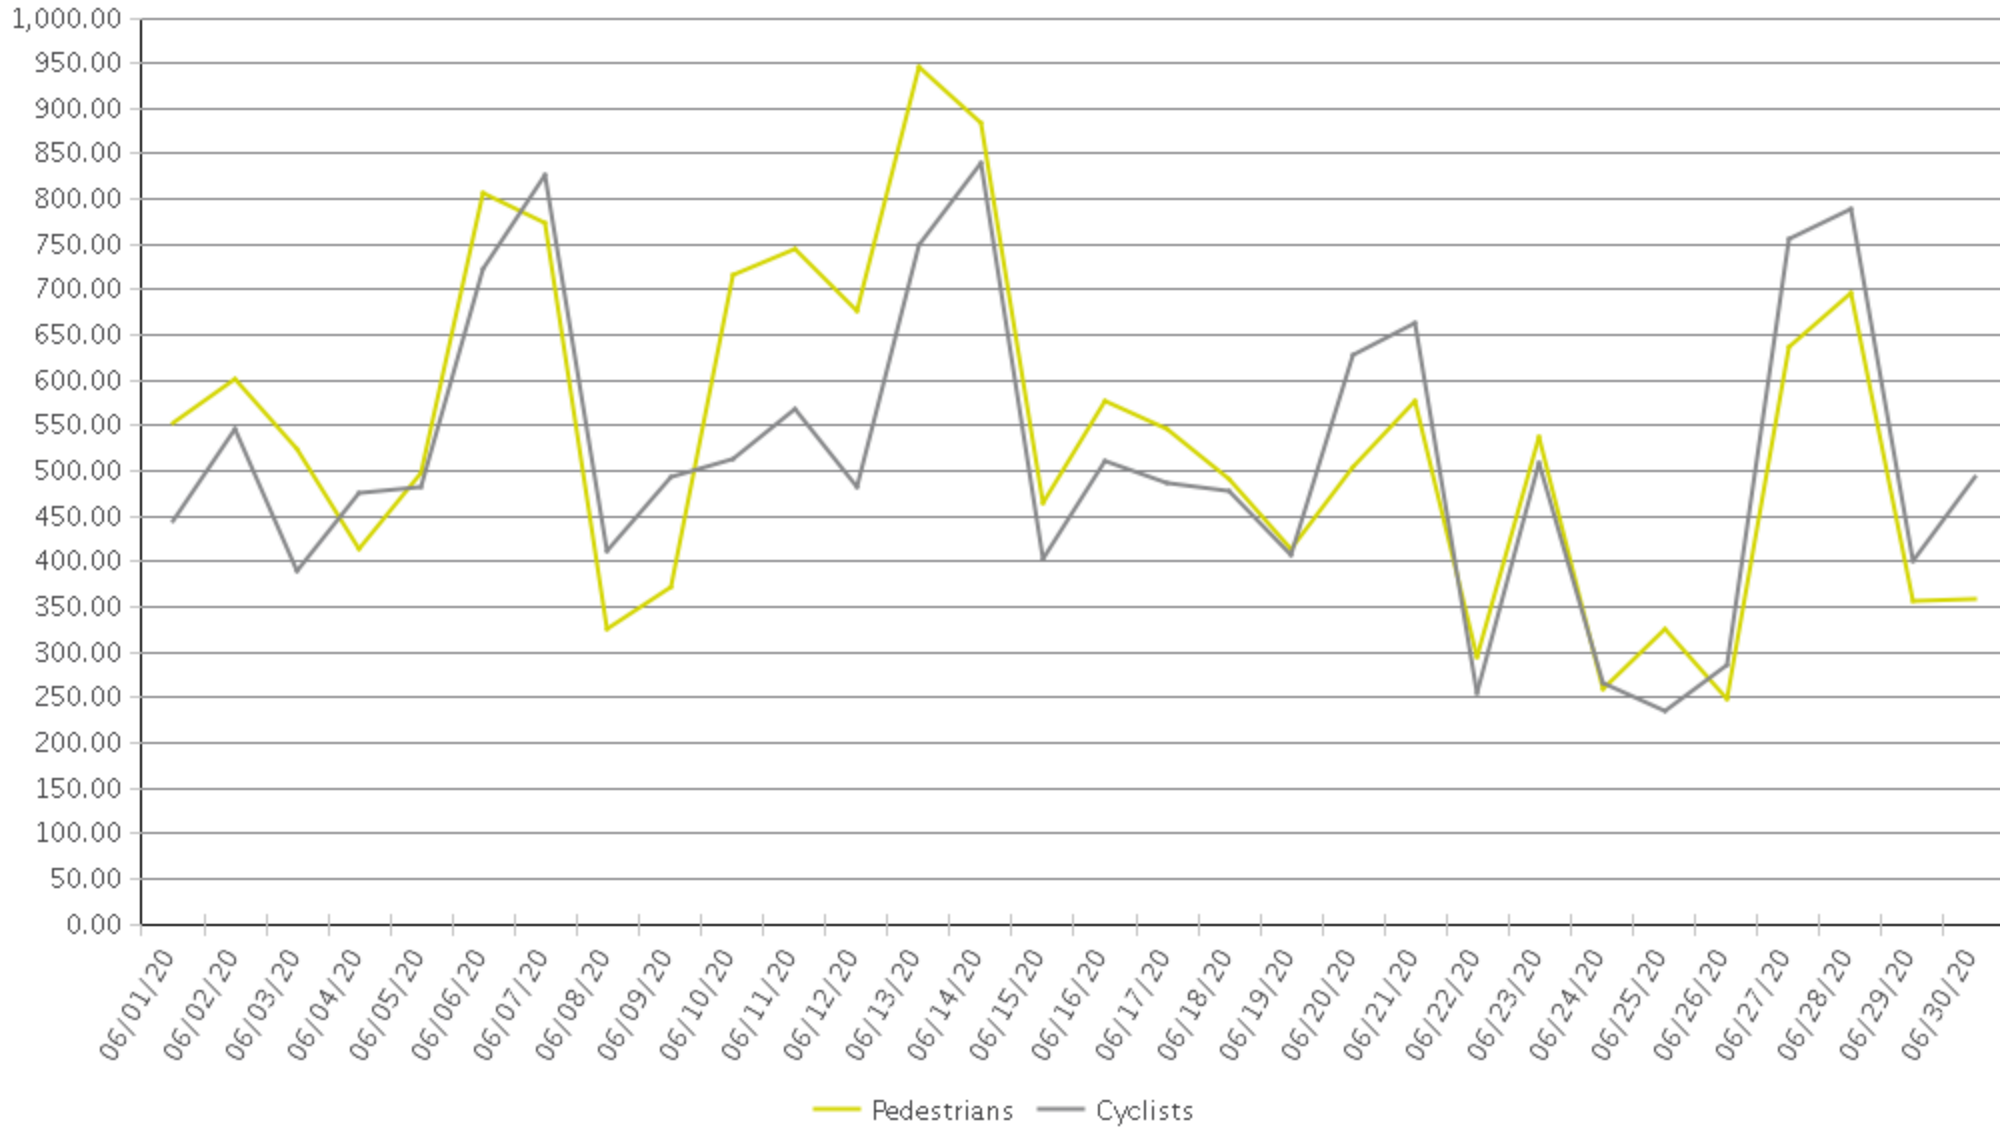

White Oak Trail at 34th St

Period Analyzed: Monday, June 01, 2020 to Tuesday, June 30, 2020

	Total Traffic for the Analyzed Period	Daily Average	Busiest Day of the Week	Distribution	
				IN	OUT
Pedestrians	16,136	538	Sunday	26	74
Cyclists	15,520	517	Sunday	81	19

White Oak Trail at 34th St

Period Analyzed: Monday, June 01, 2020 to Tuesday, June 30, 2020

White Oak Trail at 34th St (Pedestrians)

Period Analyzed: Monday, June 01, 2020 to Tuesday, June 30, 2020

Daily Data

Weekly Profile

Hourly Profile during Weekdays

Hourly Profile during the Weekend

White Oak Trail at 34th St (Cyclists)

Period Analyzed: Monday, June 01, 2020 to Tuesday, June 30, 2020

Daily Data

Weekly Profile