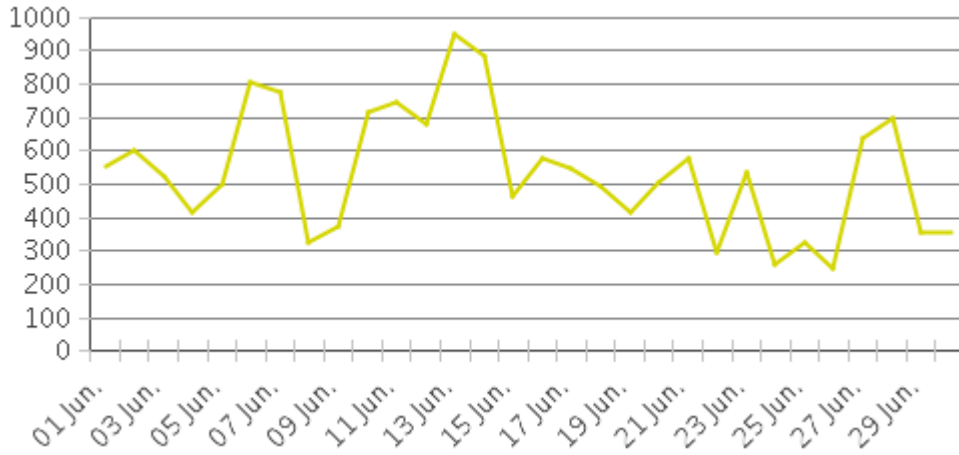

White Oak Trail at 34th St

Period Analyzed: Monday, June 01, 2020 to Tuesday, June 30, 2020

	Total Traffic for the Analyzed Period	Daily Average	Busiest Day of the Week	Distribution	
				IN	OUT
Pedestrians	16,136	538	Sunday	26	74
Cyclists	15,520	517	Sunday	81	19

White Oak Trail at 34th St

Period Analyzed: Monday, June 01, 2020 to Tuesday, June 30, 2020

White Oak Trail at 34th St (Pedestrians)

Period Analyzed: Monday, June 01, 2020 to Tuesday, June 30, 2020

Daily Data

Weekly Profile

Hourly Profile during Weekdays

Hourly Profile during the Weekend

White Oak Trail at 34th St (Cyclists)

Period Analyzed: Monday, June 01, 2020 to Tuesday, June 30, 2020

Daily Data

Weekly Profile