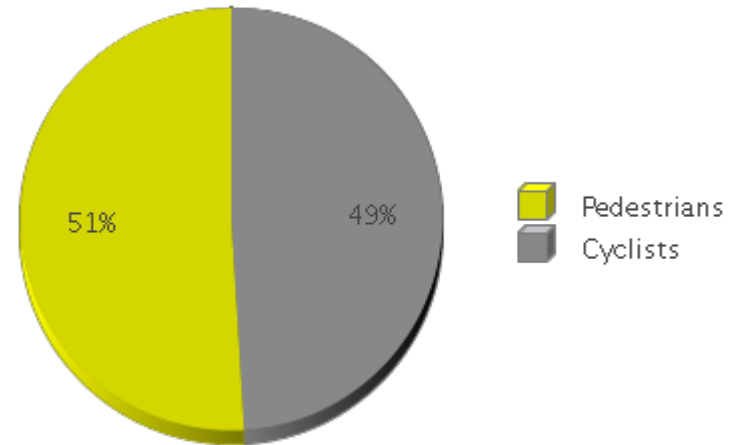

White Oak Trail at 34th St

Period Analyzed: Monday, June 01, 2020 to Tuesday, June 30, 2020

	Total Traffic for the Analyzed Period	Daily Average	Busiest Day of the Week	Distribution	
				IN	OUT
Pedestrians	16,136	538	Sunday	26	74
Cyclists	15,520	517	Sunday	81	19

White Oak Trail at 34th St

Period Analyzed: Monday, June 01, 2020 to Tuesday, June 30, 2020

White Oak Trail at 34th St (Pedestrians)

Period Analyzed: Monday, June 01, 2020 to Tuesday, June 30, 2020

Daily Data

Weekly Profile

Hourly Profile during Weekdays

Hourly Profile during the Weekend

White Oak Trail at 34th St (Cyclists)

Period Analyzed: Monday, June 01, 2020 to Tuesday, June 30, 2020

Daily Data

Weekly Profile