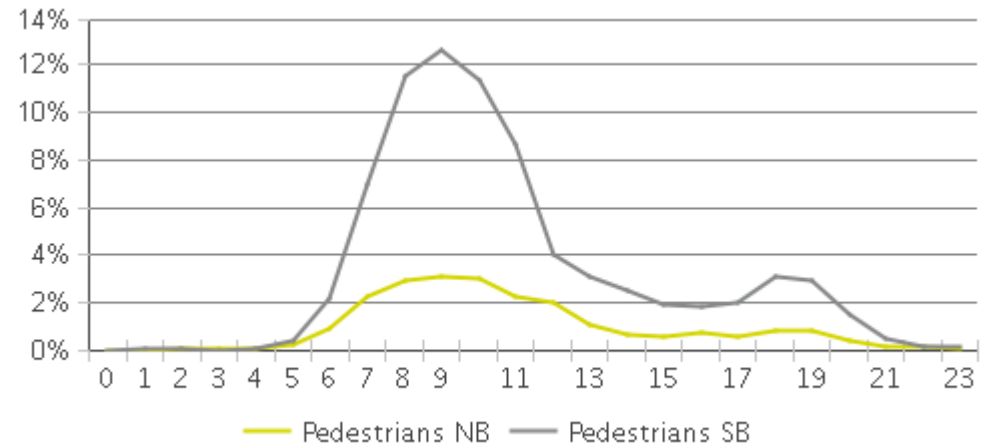

White Oak Trail at 34th St

Period Analyzed: Monday, June 01, 2020 to Tuesday, June 30, 2020

	Total Traffic for the Analyzed Period	Daily Average	Busiest Day of the Week	Distribution	
				IN	OUT
Pedestrians	16,136	538	Sunday	26	74
Cyclists	15,520	517	Sunday	81	19

White Oak Trail at 34th St

Period Analyzed: Monday, June 01, 2020 to Tuesday, June 30, 2020

White Oak Trail at 34th St (Pedestrians)

Period Analyzed: Monday, June 01, 2020 to Tuesday, June 30, 2020

Daily Data

Weekly Profile

Hourly Profile during Weekdays

Hourly Profile during the Weekend

White Oak Trail at 34th St (Cyclists)

Period Analyzed: Monday, June 01, 2020 to Tuesday, June 30, 2020

Daily Data

Weekly Profile