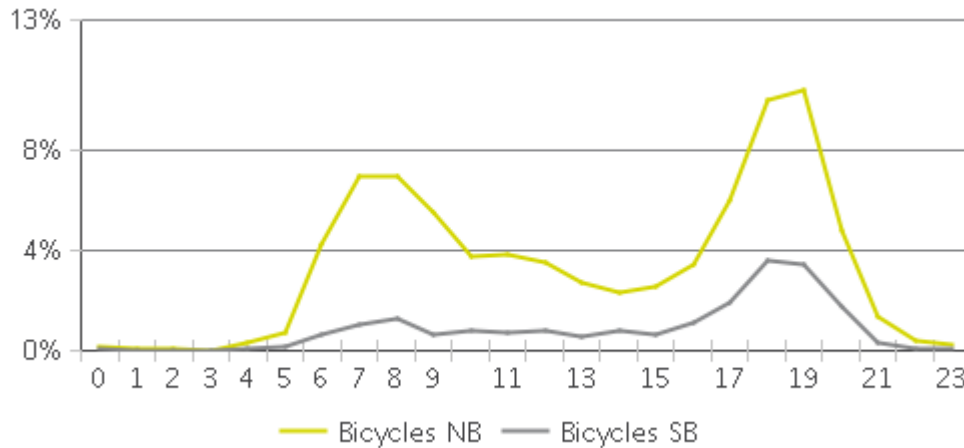

White Oak Trail at 34th St

Period Analyzed: Monday, June 01, 2020 to Tuesday, June 30, 2020

	Total Traffic for the Analyzed Period	Daily Average	Busiest Day of the Week	Distribution	
				IN	OUT
Pedestrians	16,136	538	Sunday	26	74
Cyclists	15,520	517	Sunday	81	19

White Oak Trail at 34th St

Period Analyzed: Monday, June 01, 2020 to Tuesday, June 30, 2020

White Oak Trail at 34th St (Pedestrians)

Period Analyzed: Monday, June 01, 2020 to Tuesday, June 30, 2020

Daily Data

Weekly Profile

Hourly Profile during Weekdays

Hourly Profile during the Weekend

White Oak Trail at 34th St (Cyclists)

Period Analyzed: Monday, June 01, 2020 to Tuesday, June 30, 2020

Daily Data

Weekly Profile

Hourly Profile during Weekdays

Hourly Profile during the Weekend