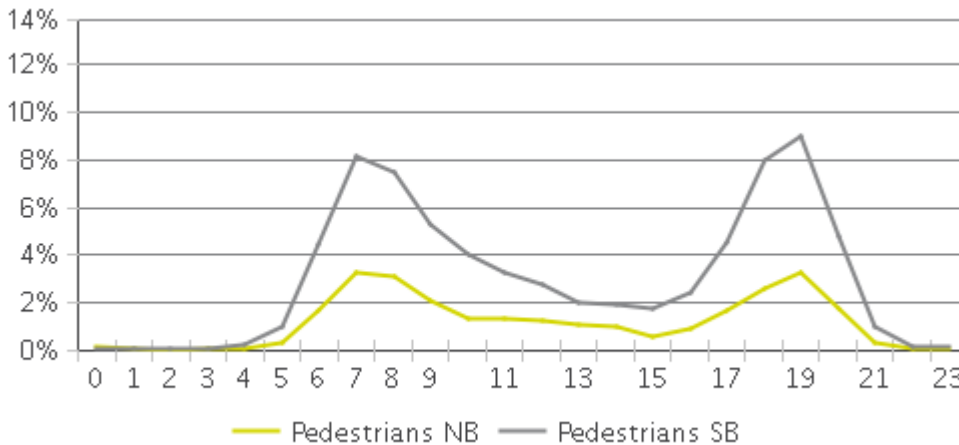

White Oak Trail at 34th St

Period Analyzed: Monday, June 01, 2020 to Tuesday, June 30, 2020

	Total Traffic for the Analyzed Period	Daily Average	Busiest Day of the Week	Distribution	
				IN	OUT
Pedestrians	16,136	538	Sunday	26	74
Cyclists	15,520	517	Sunday	81	19

White Oak Trail at 34th St

Period Analyzed: Monday, June 01, 2020 to Tuesday, June 30, 2020

White Oak Trail at 34th St (Pedestrians)

Period Analyzed: Monday, June 01, 2020 to Tuesday, June 30, 2020

Daily Data

Weekly Profile

Hourly Profile during Weekdays

Hourly Profile during the Weekend

White Oak Trail at 34th St (Cyclists)

Period Analyzed: Monday, June 01, 2020 to Tuesday, June 30, 2020

Daily Data

Weekly Profile