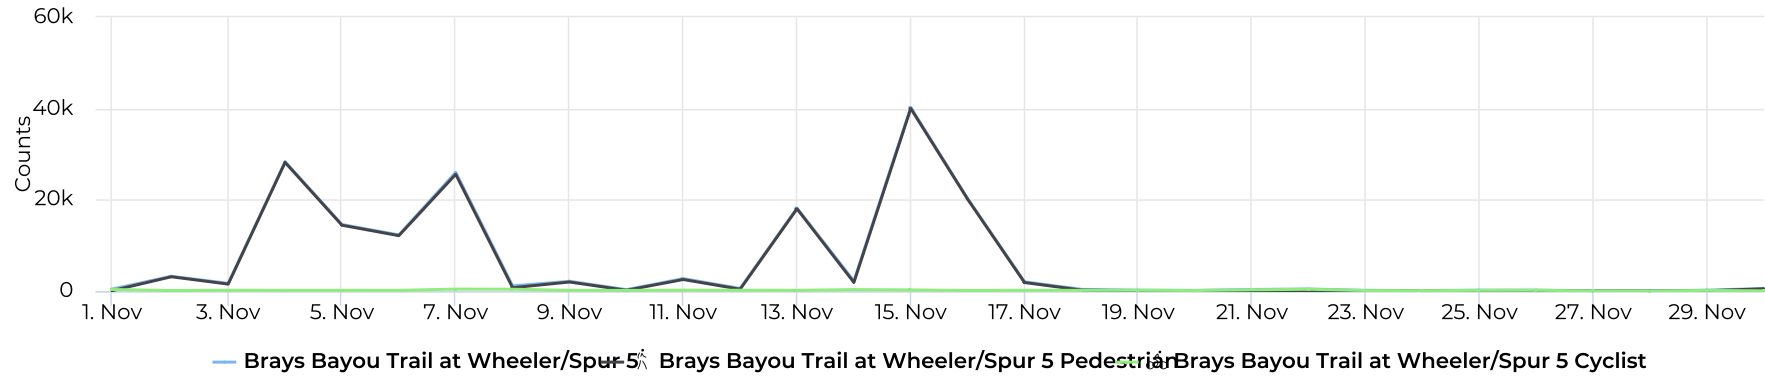

Brays Bayou
Trail at
Wheeler/Spur 5
November 2020
Report

Brays Bayou Trail at Wheeler/Spur 5

November 1, 2020 → November 30, 2020

Counting Sites Map

Christopher Whaley

12/01/2020

Distribution

- Brays Bayou Trail at Wheeler/Spur 5 Pedestrian
- Brays Bayou Trail at Wheeler/Spur 5 Cyclist

Brays Bayou Trail at Wheeler/Spur 5

November 1, 2020 → November 30, 2020

Key Figures Summary

Site	Total	Average	Peak Count	Peak Period
Brays Bayou Trail at Wheeler/Spur 5	179,540	5,985	40,255	Sun Nov 15, 2020
Brays Bayou Trail at Wheeler/Spur 5 Pedestrian	174,008	5,800	39,998	Sun Nov 15, 2020
Columbia Tap R-T @ Blodgett St Pedestrians Eastbound	172,503	5,750	39,815	Sun Nov 15, 2020
Brays Bayou Trail at Wheeler/Spur 5 Cyclist	5,532	184	434	Sat Nov 7, 2020
Columbia Tap R-T @ Blodgett St Cyclists Westbound	2,803	93	218	Sat Nov 7, 2020
Columbia Tap R-T @ Blodgett St Cyclists Eastbound	2,729	91	216	Sat Nov 7, 2020
Columbia Tap R-T @ Blodgett St Pedestrians Westbound	1,505	50	218	Mon Nov 30, 2020

Brays Bayou Trail at Wheeler/Spur 5

November 1, 2020 → November 30, 2020

Time Series

Daily Data (Pedestrian)

Brays Bayou Trail at Wheeler/Spur 5

November 1, 2020 → November 30, 2020

Pedestrian Profile (Daily)