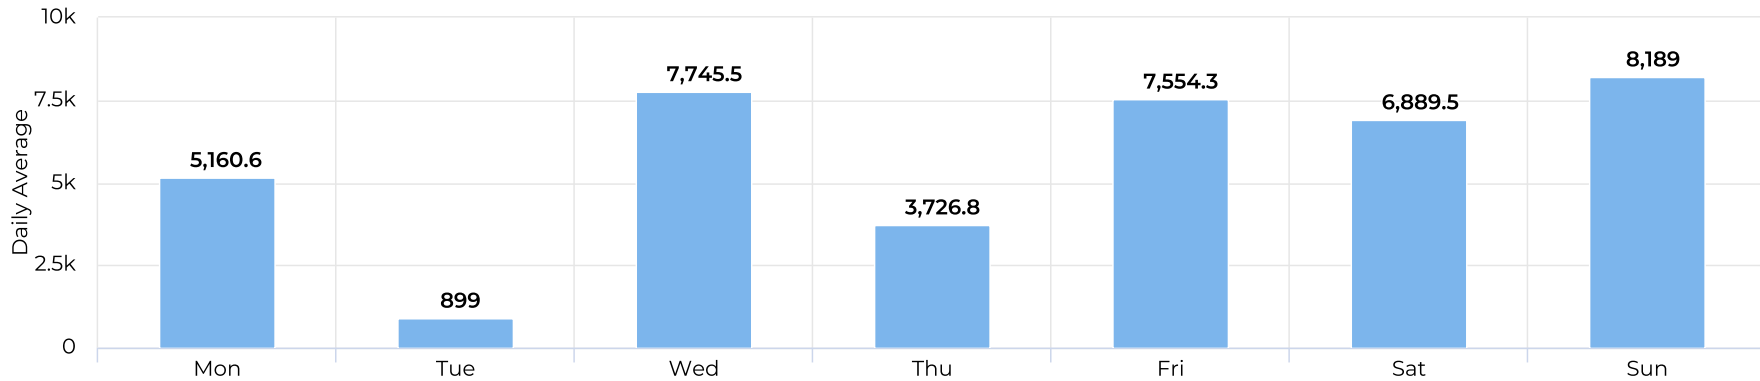

Brays Bayou Trail at Wheeler/Spur 5

November 1, 2020 → November 30, 2020

Key Figures Summary

Site	Total	Average	Peak Count	Peak Period
Brays Bayou Trail at Wheeler/Spur 5	179,540	5,985	40,255	Sun Nov 15, 2020
Brays Bayou Trail at Wheeler/Spur 5 Pedestrian	174,008	5,800	39,998	Sun Nov 15, 2020
Columbia Tap R-T @ Blodgett St Pedestrians Eastbound	172,503	5,750	39,815	Sun Nov 15, 2020
Brays Bayou Trail at Wheeler/Spur 5 Cyclist	5,532	184	434	Sat Nov 7, 2020
Columbia Tap R-T @ Blodgett St Cyclists Westbound	2,803	93	218	Sat Nov 7, 2020
Columbia Tap R-T @ Blodgett St Cyclists Eastbound	2,729	91	216	Sat Nov 7, 2020
Columbia Tap R-T @ Blodgett St Pedestrians Westbound	1,505	50	218	Mon Nov 30, 2020

Brays Bayou Trail at Wheeler/Spur 5

November 1, 2020 → November 30, 2020

Time Series

Daily Data (Pedestrian)

Brays Bayou Trail at Wheeler/Spur 5

November 1, 2020 → November 30, 2020

Pedestrian Profile (Daily)

Pedestrian - Weekday Profile (Hourly)

12/01/2020 → 12/31/2020

Brays Bayou Trail at Wheeler/Spur 5

November 1, 2020 → November 30, 2020

Pedestrian - Weekend Profile (Hourly)

📅 12/01/2020 → 12/31/2020

Cyclist Total (Daily)