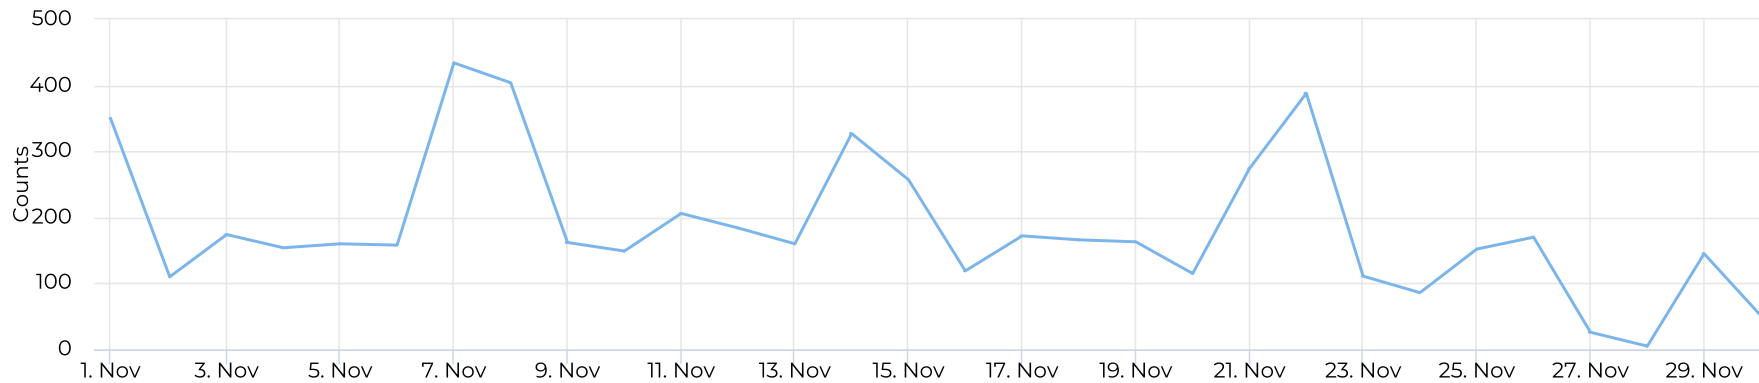

Brays Bayou Trail at Wheeler/Spur 5

November 1, 2020 → November 30, 2020

Key Figures Summary

Site	Total	Average	Peak Count	Peak Period
Brays Bayou Trail at Wheeler/Spur 5	179,540	5,985	40,255	Sun Nov 15, 2020
Brays Bayou Trail at Wheeler/Spur 5 Pedestrian	174,008	5,800	39,998	Sun Nov 15, 2020
Columbia Tap R-T @ Blodgett St Pedestrians Eastbound	172,503	5,750	39,815	Sun Nov 15, 2020
Brays Bayou Trail at Wheeler/Spur 5 Cyclist	5,532	184	434	Sat Nov 7, 2020
Columbia Tap R-T @ Blodgett St Cyclists Westbound	2,803	93	218	Sat Nov 7, 2020
Columbia Tap R-T @ Blodgett St Cyclists Eastbound	2,729	91	216	Sat Nov 7, 2020
Columbia Tap R-T @ Blodgett St Pedestrians Westbound	1,505	50	218	Mon Nov 30, 2020

Brays Bayou Trail at Wheeler/Spur 5

November 1, 2020 → November 30, 2020

Time Series

Daily Data (Pedestrian)

Brays Bayou Trail at Wheeler/Spur 5

November 1, 2020 → November 30, 2020

Pedestrian Profile (Daily)

Pedestrian - Weekday Profile (Hourly)

12/01/2020 → 12/31/2020

Brays Bayou Trail at Wheeler/Spur 5

November 1, 2020 → November 30, 2020

Pedestrian - Weekend Profile (Hourly)

📅 12/01/2020 → 12/31/2020

Cyclist Total (Daily)

Brays Bayou Trail at Wheeler/Spur 5

November 1, 2020 → November 30, 2020

Cyclist Profile (Daily)

Cyclist - Weekday Profile (Hourly)

12/01/2020 → 12/31/2020

Brays Bayou Trail at Wheeler/Spur 5

November 1, 2020 → November 30, 2020