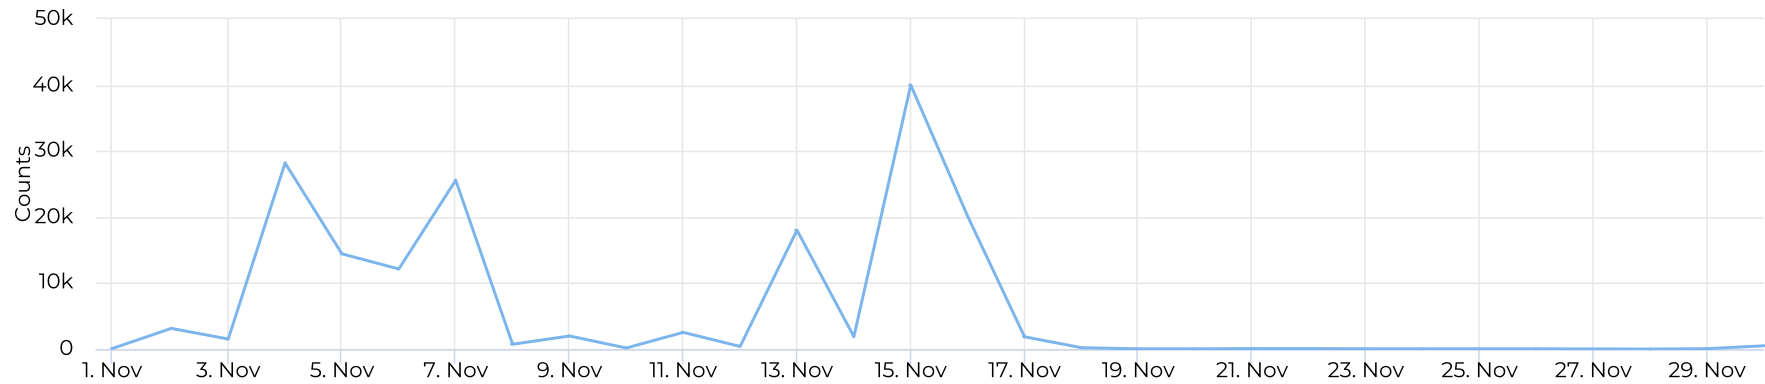

Brays Bayou
Trail at
Wheeler/Spur 5
November 2020
Report

Brays Bayou Trail at Wheeler/Spur 5

November 1, 2020 → November 30, 2020

Counting Sites Map

Christopher Whaley

12/01/2020

Distribution

- Brays Bayou Trail at Wheeler/Spur 5 Pedestrian
- Brays Bayou Trail at Wheeler/Spur 5 Cyclist

Brays Bayou Trail at Wheeler/Spur 5

November 1, 2020 → November 30, 2020

Key Figures Summary

Site	Total	Average	Peak Count	Peak Period
Brays Bayou Trail at Wheeler/Spur 5	179,540	5,985	40,255	Sun Nov 15, 2020
Brays Bayou Trail at Wheeler/Spur 5 Pedestrian	174,008	5,800	39,998	Sun Nov 15, 2020
Columbia Tap R-T @ Blodgett St Pedestrians Eastbound	172,503	5,750	39,815	Sun Nov 15, 2020
Brays Bayou Trail at Wheeler/Spur 5 Cyclist	5,532	184	434	Sat Nov 7, 2020
Columbia Tap R-T @ Blodgett St Cyclists Westbound	2,803	93	218	Sat Nov 7, 2020
Columbia Tap R-T @ Blodgett St Cyclists Eastbound	2,729	91	216	Sat Nov 7, 2020
Columbia Tap R-T @ Blodgett St Pedestrians Westbound	1,505	50	218	Mon Nov 30, 2020

Brays Bayou Trail at Wheeler/Spur 5

November 1, 2020 → November 30, 2020

Time Series

Daily Data (Pedestrian)

Brays Bayou Trail at Wheeler/Spur 5

November 1, 2020 → November 30, 2020

Pedestrian Profile (Daily)