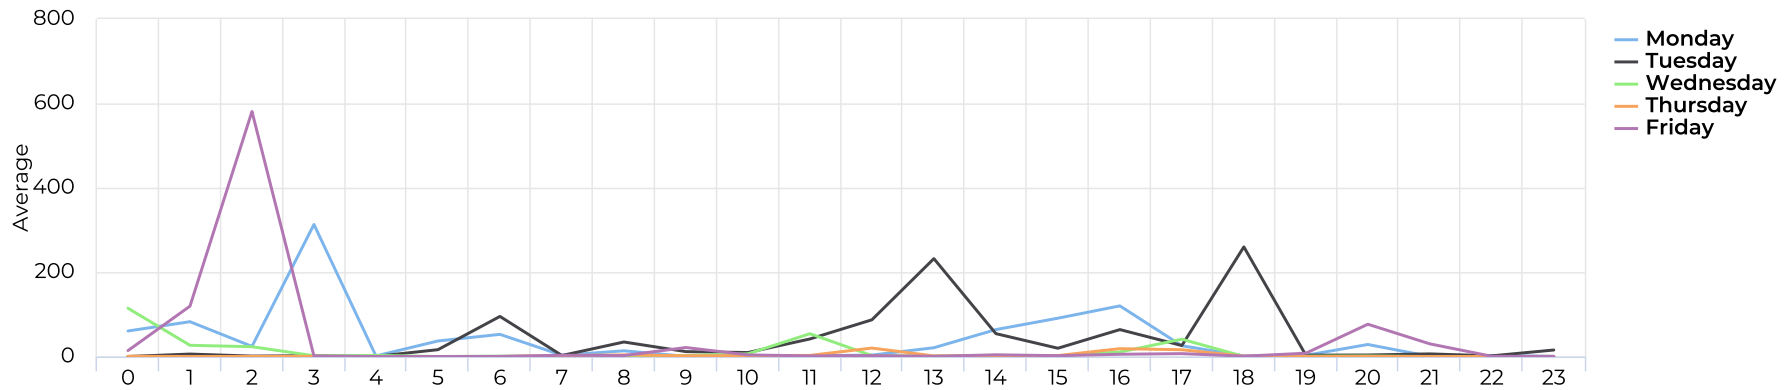

Brays Bayou Trail at Wheeler/Spur 5

November 1, 2020 → November 30, 2020

Key Figures Summary

Site	Total	Average	Peak Count	Peak Period
Brays Bayou Trail at Wheeler/Spur 5	179,540	5,985	40,255	Sun Nov 15, 2020
Brays Bayou Trail at Wheeler/Spur 5 Pedestrian	174,008	5,800	39,998	Sun Nov 15, 2020
Columbia Tap R-T @ Blodgett St Pedestrians Eastbound	172,503	5,750	39,815	Sun Nov 15, 2020
Brays Bayou Trail at Wheeler/Spur 5 Cyclist	5,532	184	434	Sat Nov 7, 2020
Columbia Tap R-T @ Blodgett St Cyclists Westbound	2,803	93	218	Sat Nov 7, 2020
Columbia Tap R-T @ Blodgett St Cyclists Eastbound	2,729	91	216	Sat Nov 7, 2020
Columbia Tap R-T @ Blodgett St Pedestrians Westbound	1,505	50	218	Mon Nov 30, 2020

Brays Bayou Trail at Wheeler/Spur 5

November 1, 2020 → November 30, 2020

Time Series

Daily Data (Pedestrian)

Brays Bayou Trail at Wheeler/Spur 5

November 1, 2020 → November 30, 2020

Pedestrian Profile (Daily)

Pedestrian - Weekday Profile (Hourly)

12/01/2020 → 12/31/2020

Brays Bayou Trail at Wheeler/Spur 5

November 1, 2020 → November 30, 2020

Pedestrian - Weekend Profile (Hourly)

📅 12/01/2020 → 12/31/2020

Cyclist Total (Daily)