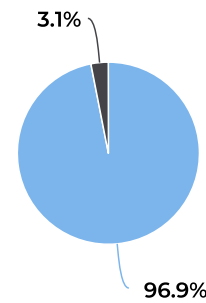

Brays Bayou
Trail at
Wheeler/Spur 5
November 2020
Report

Brays Bayou Trail at Wheeler/Spur 5

November 1, 2020 → November 30, 2020

Counting Sites Map

Christopher Whaley

12/01/2020

Distribution

- Brays Bayou Trail at Wheeler/Spur 5 Pedestrian
- Brays Bayou Trail at Wheeler/Spur 5 Cyclist

Brays Bayou Trail at Wheeler/Spur 5

November 1, 2020 → November 30, 2020

Key Figures Summary

Site	Total	Average	Peak Count	Peak Period
Brays Bayou Trail at Wheeler/Spur 5	179,540	5,985	40,255	Sun Nov 15, 2020
Brays Bayou Trail at Wheeler/Spur 5 Pedestrian	174,008	5,800	39,998	Sun Nov 15, 2020
Columbia Tap R-T @ Blodgett St Pedestrians Eastbound	172,503	5,750	39,815	Sun Nov 15, 2020
Brays Bayou Trail at Wheeler/Spur 5 Cyclist	5,532	184	434	Sat Nov 7, 2020
Columbia Tap R-T @ Blodgett St Cyclists Westbound	2,803	93	218	Sat Nov 7, 2020
Columbia Tap R-T @ Blodgett St Cyclists Eastbound	2,729	91	216	Sat Nov 7, 2020
Columbia Tap R-T @ Blodgett St Pedestrians Westbound	1,505	50	218	Mon Nov 30, 2020