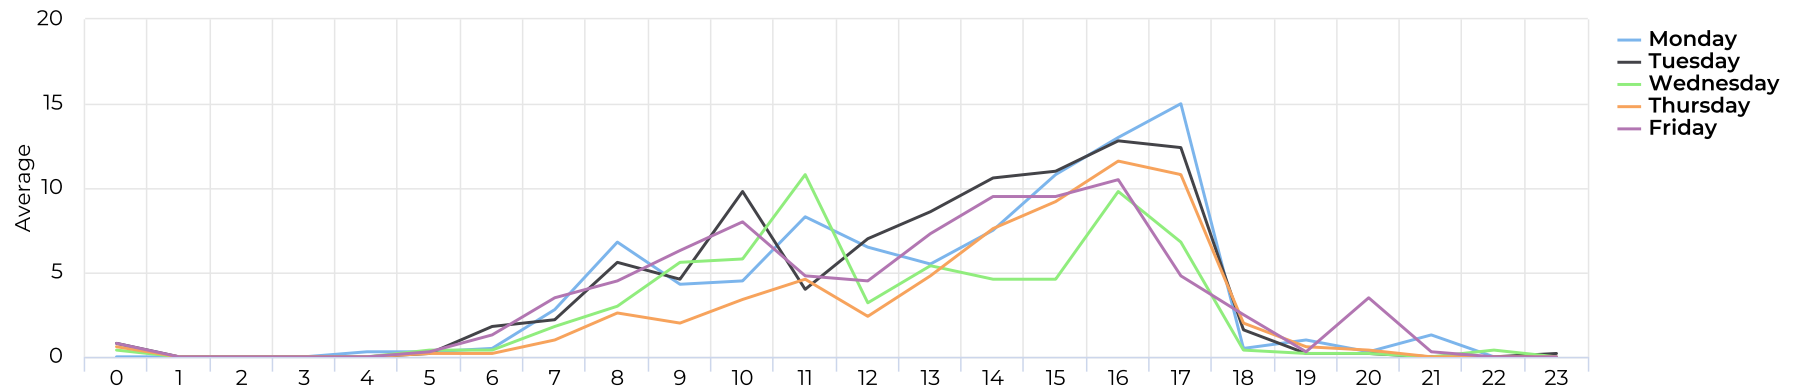

Pedestrian - Weekday Profile (Hourly)

12/01/2020 → 12/31/2020

Brays Bayou Trail at Wheeler/Spur 5

November 1, 2020 → November 30, 2020

Pedestrian - Weekend Profile (Hourly)

📅 12/01/2020 → 12/31/2020

Cyclist Total (Daily)

Brays Bayou Trail at Wheeler/Spur 5

November 1, 2020 → November 30, 2020

Cyclist Profile (Daily)

Cyclist - Weekday Profile (Hourly)

12/01/2020 → 12/31/2020

Brays Bayou Trail at Wheeler/Spur 5

November 1, 2020 → November 30, 2020

Cyclist - Weekend Profile (Hourly)

📅 12/01/2020 → 12/31/2020