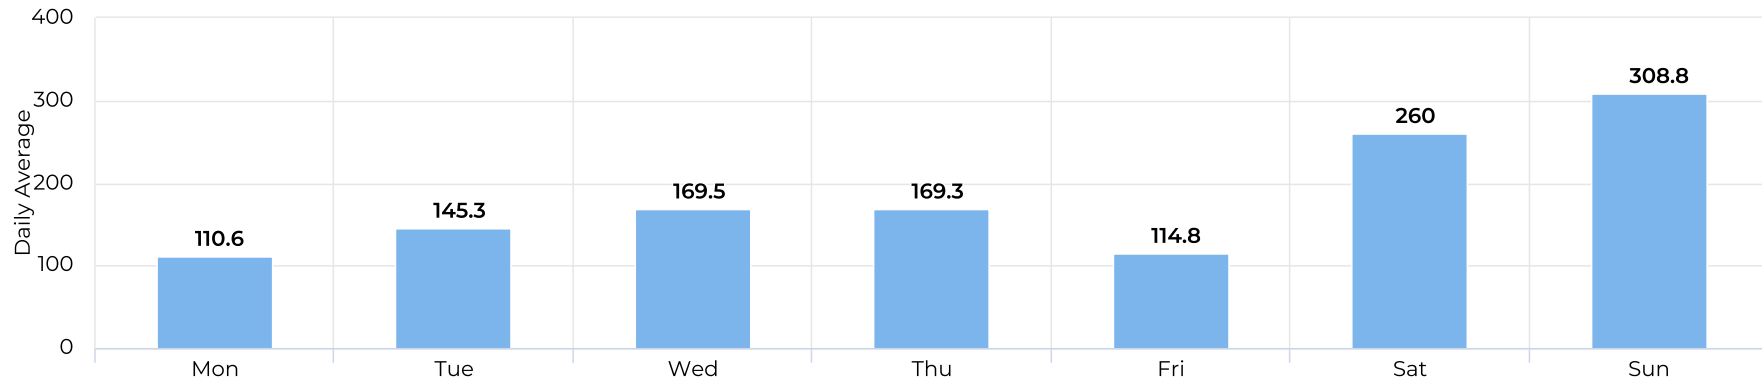

Brays Bayou Trail at Wheeler/Spur 5

November 1, 2020 → November 30, 2020

Time Series

Daily Data (Pedestrian)

Brays Bayou Trail at Wheeler/Spur 5

November 1, 2020 → November 30, 2020

Pedestrian Profile (Daily)

Pedestrian - Weekday Profile (Hourly)

12/01/2020 → 12/31/2020

Brays Bayou Trail at Wheeler/Spur 5

November 1, 2020 → November 30, 2020

Pedestrian - Weekend Profile (Hourly)

📅 12/01/2020 → 12/31/2020

Cyclist Total (Daily)

Brays Bayou Trail at Wheeler/Spur 5

November 1, 2020 → November 30, 2020

Cyclist Profile (Daily)

Cyclist - Weekday Profile (Hourly)

12/01/2020 → 12/31/2020

Brays Bayou Trail at Wheeler/Spur 5

November 1, 2020 → November 30, 2020

Cyclist - Weekend Profile (Hourly)

📅 12/01/2020 → 12/31/2020