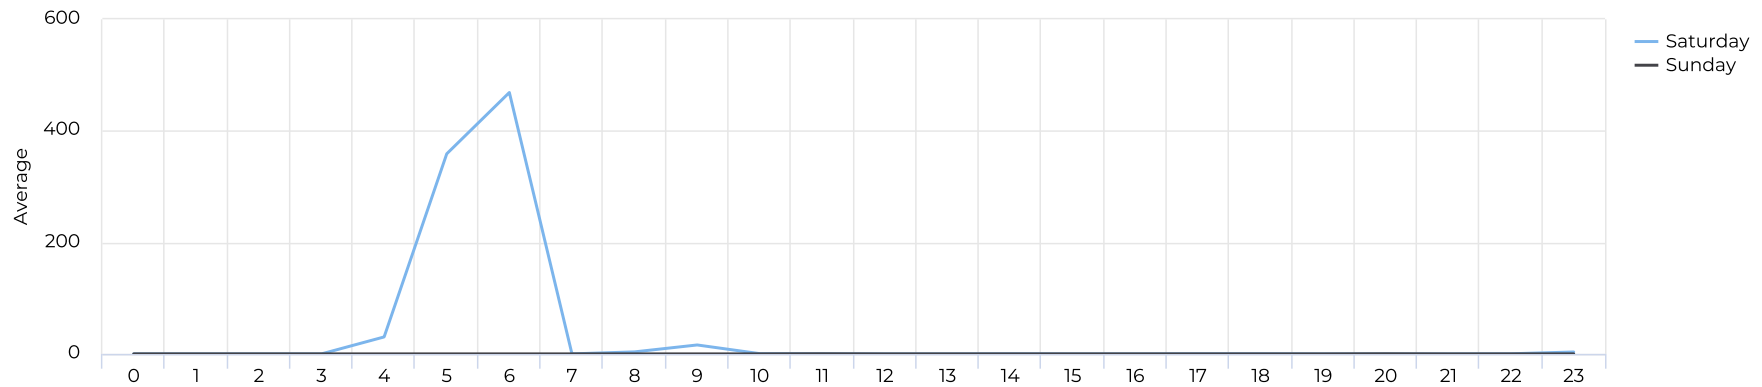

Brays at Spur 5

May 1, 2021 → May 31, 2021

Time Series

Distribution

Brays at Spur 5

May 1, 2021 → May 31, 2021

Daily Data (Pedestrian)

Pedestrian Profile (Daily)

Brays at Spur 5

May 1, 2021 → May 31, 2021

Pedestrian - Weekday Profile (Hourly)

05/01/2021 → 05/31/2021

Pedestrian - Weekend Profile (Hourly)

05/01/2021 → 05/31/2021

Brays at Spur 5

May 1, 2021 → May 31, 2021

Cyclist Total (Daily)

Cyclist Profile (Daily)

Brays at Spur 5

May 1, 2021 → May 31, 2021

Cyclist - Weekday Profile (Hourly)

05/01/2021 → 05/31/2021

Cyclist - Weekend Profile (Hourly)

05/01/2021 → 05/31/2021