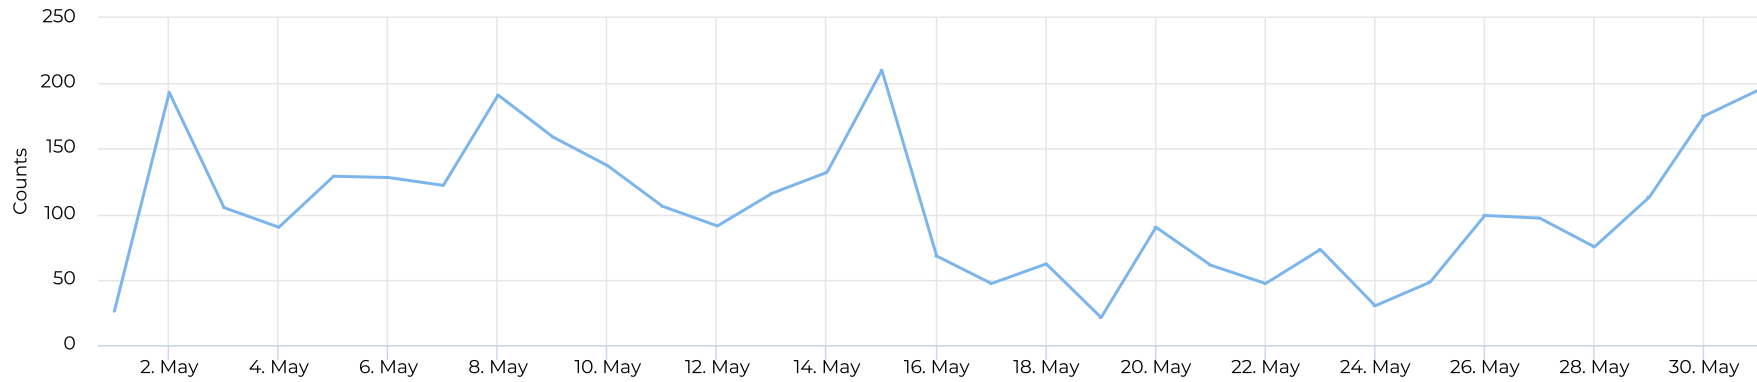

Brays at Spur 5

May 1, 2021 → May 31, 2021

Key Figures Summary

| Site | Total | Average | Peak Count | Peak Period |
|---|-------|---------|------------|------------------|
| Brays at Spur 5 | 7,660 | 247 | 4,476 | Sat May 8, 2021 |
| Brays at Spur 5 Pedestrian | 4,424 | 143 | 4,285 | Sat May 8, 2021 |
| Brays Bayou Trail at Wheeler/Spur 5 Pedestrians Eastbound | 4,424 | 143 | 4,285 | Sat May 8, 2021 |
| Brays at Spur 5 Cyclist | 3,236 | 104 | 210 | Sat May 15, 2021 |
| Brays Bayou Trail at Wheeler/Spur 5 Cyclists Eastbound | 1,973 | 64 | 120 | Sat May 15, 2021 |
| Brays Bayou Trail at Wheeler/Spur 5 Cyclists Westbound | 1,263 | 41 | 90 | Sat May 15, 2021 |
| Brays Bayou Trail at Wheeler/Spur 5 Pedestrians Westbound | 0 | 0 | 0 | Wed May 12, 2021 |

Brays at Spur 5

May 1, 2021 → May 31, 2021

Time Series

Distribution

Brays at Spur 5

May 1, 2021 → May 31, 2021

Daily Data (Pedestrian)

Pedestrian Profile (Daily)

Brays at Spur 5

May 1, 2021 → May 31, 2021

Pedestrian - Weekday Profile (Hourly)

05/01/2021 → 05/31/2021

Pedestrian - Weekend Profile (Hourly)

05/01/2021 → 05/31/2021

Brays at Spur 5

May 1, 2021 → May 31, 2021

Cyclist Total (Daily)

Cyclist Profile (Daily)

Brays at Spur 5

May 1, 2021 → May 31, 2021

Cyclist - Weekday Profile (Hourly)

05/01/2021 → 05/31/2021

Cyclist - Weekend Profile (Hourly)

05/01/2021 → 05/31/2021