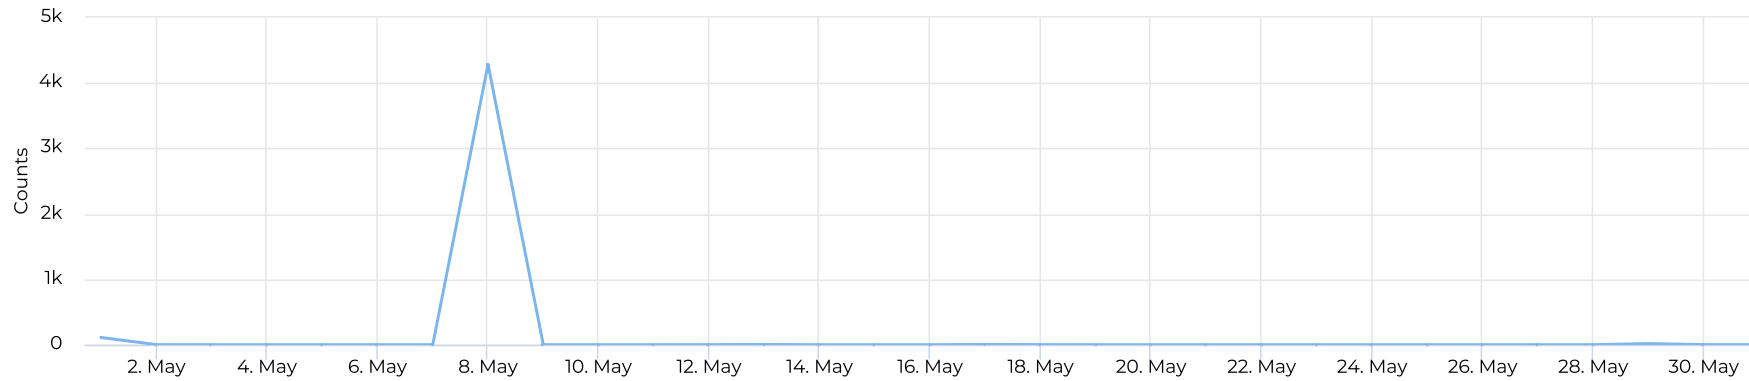

Brays at Spur 5

May 1, 2021 → May 31, 2021

Key Figures Summary

| Site | Total | Average | Peak Count | Peak Period |
|---|-------|---------|------------|------------------|
| Brays at Spur 5 | 7,660 | 247 | 4,476 | Sat May 8, 2021 |
| Brays at Spur 5 Pedestrian | 4,424 | 143 | 4,285 | Sat May 8, 2021 |
| Brays Bayou Trail at Wheeler/Spur 5 Pedestrians Eastbound | 4,424 | 143 | 4,285 | Sat May 8, 2021 |
| Brays at Spur 5 Cyclist | 3,236 | 104 | 210 | Sat May 15, 2021 |
| Brays Bayou Trail at Wheeler/Spur 5 Cyclists Eastbound | 1,973 | 64 | 120 | Sat May 15, 2021 |
| Brays Bayou Trail at Wheeler/Spur 5 Cyclists Westbound | 1,263 | 41 | 90 | Sat May 15, 2021 |
| Brays Bayou Trail at Wheeler/Spur 5 Pedestrians Westbound | 0 | 0 | 0 | Wed May 12, 2021 |

Brays at Spur 5

May 1, 2021 → May 31, 2021

Time Series

Distribution

Brays at Spur 5

May 1, 2021 → May 31, 2021

Daily Data (Pedestrian)

Pedestrian Profile (Daily)

Brays at Spur 5

May 1, 2021 → May 31, 2021

Pedestrian - Weekday Profile (Hourly)

05/01/2021 → 05/31/2021

Pedestrian - Weekend Profile (Hourly)

05/01/2021 → 05/31/2021

Brays at Spur 5

May 1, 2021 → May 31, 2021