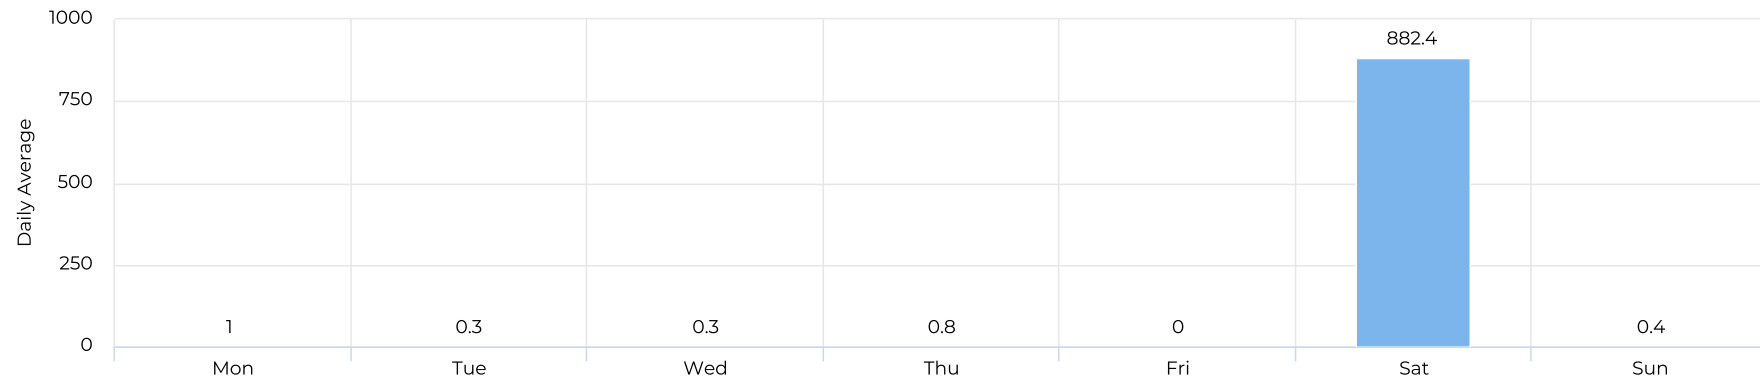

Brays at Spur 5

May 1, 2021 → May 31, 2021

Key Figures Summary

| Site | Total | Average | Peak Count | Peak Period |
|---|-------|---------|------------|------------------|
| Brays at Spur 5 | 7,660 | 247 | 4,476 | Sat May 8, 2021 |
| Brays at Spur 5 Pedestrian | 4,424 | 143 | 4,285 | Sat May 8, 2021 |
| Brays Bayou Trail at Wheeler/Spur 5 Pedestrians Eastbound | 4,424 | 143 | 4,285 | Sat May 8, 2021 |
| Brays at Spur 5 Cyclist | 3,236 | 104 | 210 | Sat May 15, 2021 |
| Brays Bayou Trail at Wheeler/Spur 5 Cyclists Eastbound | 1,973 | 64 | 120 | Sat May 15, 2021 |
| Brays Bayou Trail at Wheeler/Spur 5 Cyclists Westbound | 1,263 | 41 | 90 | Sat May 15, 2021 |
| Brays Bayou Trail at Wheeler/Spur 5 Pedestrians Westbound | 0 | 0 | 0 | Wed May 12, 2021 |

Brays at Spur 5

May 1, 2021 → May 31, 2021

Time Series

Distribution

Brays at Spur 5

May 1, 2021 → May 31, 2021

Daily Data (Pedestrian)

Pedestrian Profile (Daily)

Brays at Spur 5

May 1, 2021 → May 31, 2021

Pedestrian - Weekday Profile (Hourly)

05/01/2021 → 05/31/2021

Pedestrian - Weekend Profile (Hourly)

05/01/2021 → 05/31/2021

Brays at Spur 5

May 1, 2021 → May 31, 2021