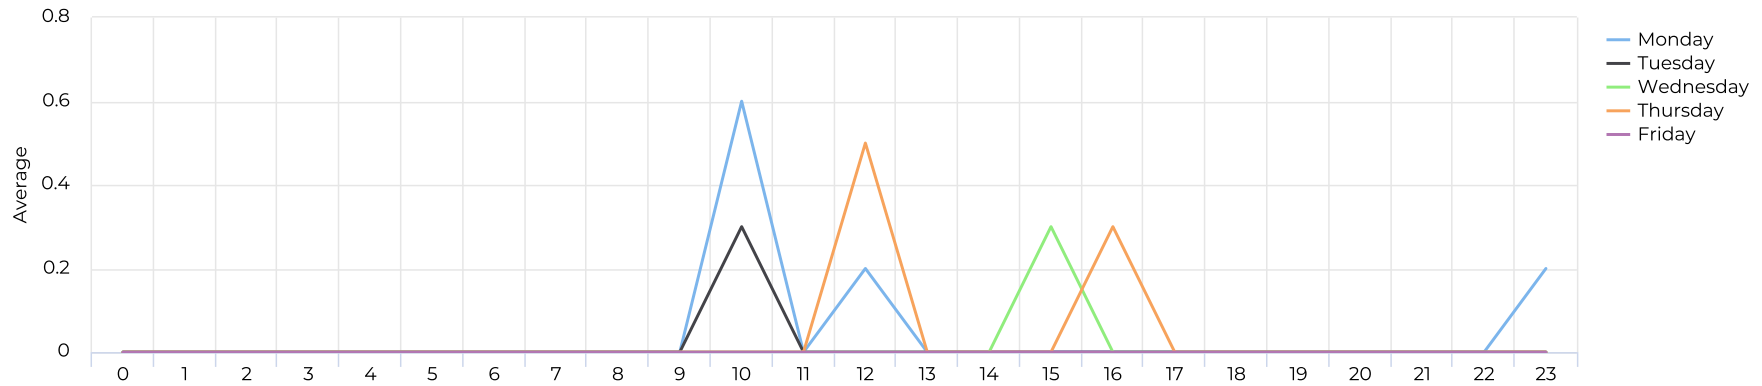

Brays at Spur 5

May 1, 2021 → May 31, 2021

Key Figures Summary

| Site | Total | Average | Peak Count | Peak Period |
|---|-------|---------|------------|------------------|
| Brays at Spur 5 | 7,660 | 247 | 4,476 | Sat May 8, 2021 |
| Brays at Spur 5 Pedestrian | 4,424 | 143 | 4,285 | Sat May 8, 2021 |
| Brays Bayou Trail at Wheeler/Spur 5 Pedestrians Eastbound | 4,424 | 143 | 4,285 | Sat May 8, 2021 |
| Brays at Spur 5 Cyclist | 3,236 | 104 | 210 | Sat May 15, 2021 |
| Brays Bayou Trail at Wheeler/Spur 5 Cyclists Eastbound | 1,973 | 64 | 120 | Sat May 15, 2021 |
| Brays Bayou Trail at Wheeler/Spur 5 Cyclists Westbound | 1,263 | 41 | 90 | Sat May 15, 2021 |
| Brays Bayou Trail at Wheeler/Spur 5 Pedestrians Westbound | 0 | 0 | 0 | Wed May 12, 2021 |

Brays at Spur 5

May 1, 2021 → May 31, 2021

Time Series

Distribution

Brays at Spur 5

May 1, 2021 → May 31, 2021

Daily Data (Pedestrian)

Pedestrian Profile (Daily)

Brays at Spur 5

May 1, 2021 → May 31, 2021

Pedestrian - Weekday Profile (Hourly)

05/01/2021 → 05/31/2021

Pedestrian - Weekend Profile (Hourly)

05/01/2021 → 05/31/2021

Brays at Spur 5

May 1, 2021 → May 31, 2021