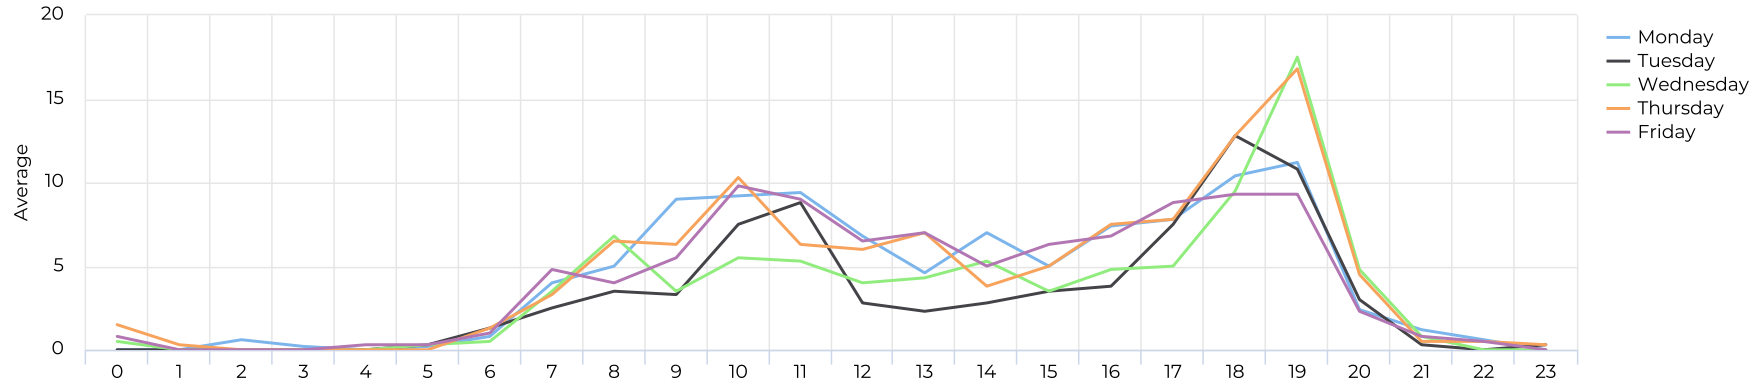

Brays at Spur 5

May 1, 2021 → May 31, 2021

Pedestrian - Weekday Profile (Hourly)

05/01/2021 → 05/31/2021

Pedestrian - Weekend Profile (Hourly)

05/01/2021 → 05/31/2021

Brays at Spur 5

May 1, 2021 → May 31, 2021

Cyclist Total (Daily)

Cyclist Profile (Daily)

Brays at Spur 5

May 1, 2021 → May 31, 2021

Cyclist - Weekday Profile (Hourly)

05/01/2021 → 05/31/2021

Cyclist - Weekend Profile (Hourly)

05/01/2021 → 05/31/2021