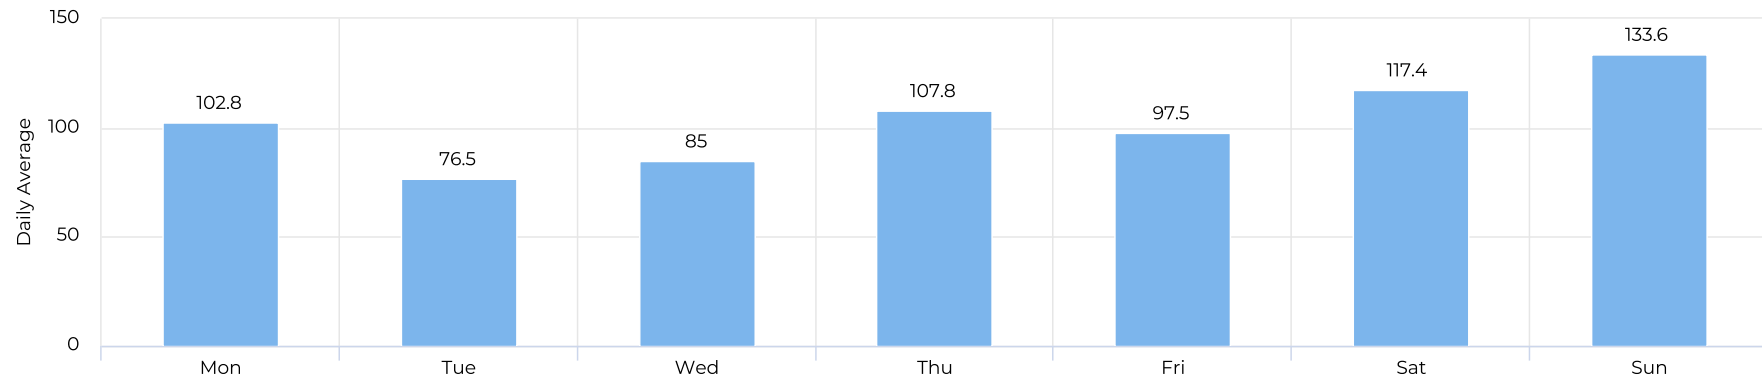

Brays at Spur 5

May 1, 2021 → May 31, 2021

Key Figures Summary

| Site | Total | Average | Peak Count | Peak Period |
|---|-------|---------|------------|------------------|
| Brays at Spur 5 | 7,660 | 247 | 4,476 | Sat May 8, 2021 |
| Brays at Spur 5 Pedestrian | 4,424 | 143 | 4,285 | Sat May 8, 2021 |
| Brays Bayou Trail at Wheeler/Spur 5 Pedestrians Eastbound | 4,424 | 143 | 4,285 | Sat May 8, 2021 |
| Brays at Spur 5 Cyclist | 3,236 | 104 | 210 | Sat May 15, 2021 |
| Brays Bayou Trail at Wheeler/Spur 5 Cyclists Eastbound | 1,973 | 64 | 120 | Sat May 15, 2021 |
| Brays Bayou Trail at Wheeler/Spur 5 Cyclists Westbound | 1,263 | 41 | 90 | Sat May 15, 2021 |
| Brays Bayou Trail at Wheeler/Spur 5 Pedestrians Westbound | 0 | 0 | 0 | Wed May 12, 2021 |

Brays at Spur 5

May 1, 2021 → May 31, 2021

Time Series

Distribution

Brays at Spur 5

May 1, 2021 → May 31, 2021

Daily Data (Pedestrian)

Pedestrian Profile (Daily)

Brays at Spur 5

May 1, 2021 → May 31, 2021

Pedestrian - Weekday Profile (Hourly)

05/01/2021 → 05/31/2021

Pedestrian - Weekend Profile (Hourly)

05/01/2021 → 05/31/2021

Brays at Spur 5

May 1, 2021 → May 31, 2021

Cyclist Total (Daily)

Cyclist Profile (Daily)

Brays at Spur 5

May 1, 2021 → May 31, 2021

Cyclist - Weekday Profile (Hourly)

05/01/2021 → 05/31/2021

Cyclist - Weekend Profile (Hourly)

05/01/2021 → 05/31/2021