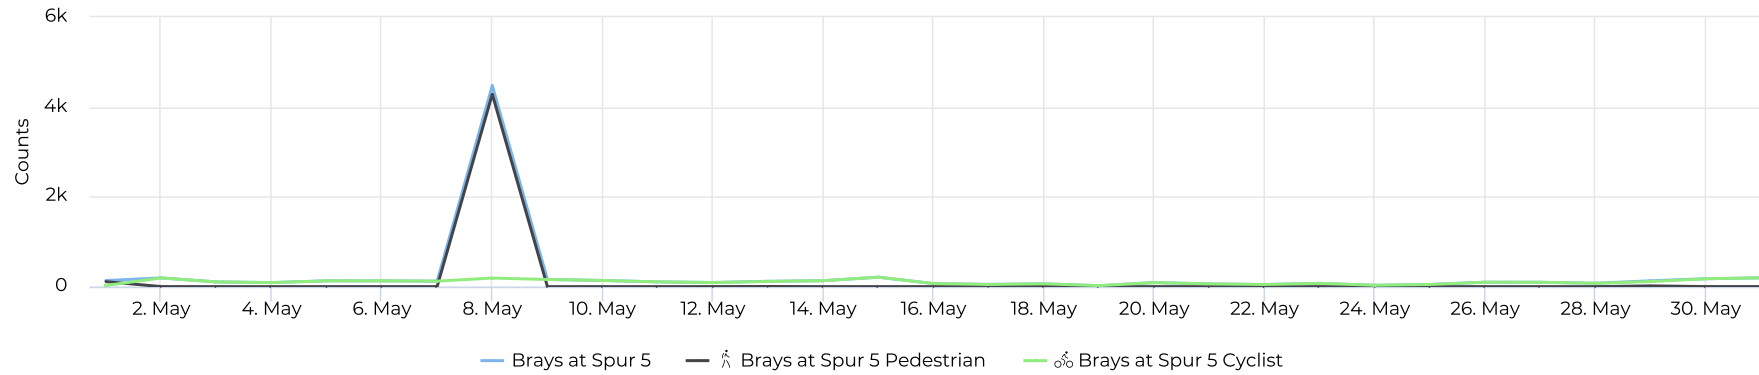

Brays at Spur 5

May 1, 2021 → May 31, 2021

Key Figures Summary

| Site | Total | Average | Peak Count | Peak Period |
|---|-------|---------|------------|------------------|
| Brays at Spur 5 | 7,660 | 247 | 4,476 | Sat May 8, 2021 |
| Brays at Spur 5 Pedestrian | 4,424 | 143 | 4,285 | Sat May 8, 2021 |
| Brays Bayou Trail at Wheeler/Spur 5 Pedestrians Eastbound | 4,424 | 143 | 4,285 | Sat May 8, 2021 |
| Brays at Spur 5 Cyclist | 3,236 | 104 | 210 | Sat May 15, 2021 |
| Brays Bayou Trail at Wheeler/Spur 5 Cyclists Eastbound | 1,973 | 64 | 120 | Sat May 15, 2021 |
| Brays Bayou Trail at Wheeler/Spur 5 Cyclists Westbound | 1,263 | 41 | 90 | Sat May 15, 2021 |
| Brays Bayou Trail at Wheeler/Spur 5 Pedestrians Westbound | 0 | 0 | 0 | Wed May 12, 2021 |

Brays at Spur 5

May 1, 2021 → May 31, 2021

Time Series

Distribution

Brays at Spur 5

May 1, 2021 → May 31, 2021

Daily Data (Pedestrian)

Pedestrian Profile (Daily)