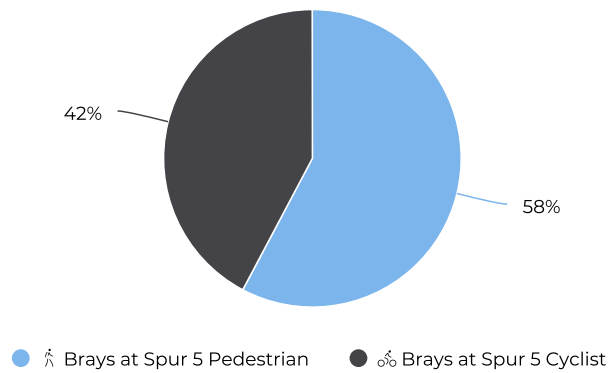

Brays at Spur 5

May 1, 2021 → May 31, 2021

Key Figures Summary

| Site | Total | Average | Peak Count | Peak Period |
|---|-------|---------|------------|------------------|
| Brays at Spur 5 | 7,660 | 247 | 4,476 | Sat May 8, 2021 |
| Brays at Spur 5 Pedestrian | 4,424 | 143 | 4,285 | Sat May 8, 2021 |
| Brays Bayou Trail at Wheeler/Spur 5 Pedestrians Eastbound | 4,424 | 143 | 4,285 | Sat May 8, 2021 |
| Brays at Spur 5 Cyclist | 3,236 | 104 | 210 | Sat May 15, 2021 |
| Brays Bayou Trail at Wheeler/Spur 5 Cyclists Eastbound | 1,973 | 64 | 120 | Sat May 15, 2021 |
| Brays Bayou Trail at Wheeler/Spur 5 Cyclists Westbound | 1,263 | 41 | 90 | Sat May 15, 2021 |
| Brays Bayou Trail at Wheeler/Spur 5 Pedestrians Westbound | 0 | 0 | 0 | Wed May 12, 2021 |

Brays at Spur 5

May 1, 2021 → May 31, 2021

Time Series

Distribution

Brays at Spur 5

May 1, 2021 → May 31, 2021

Daily Data (Pedestrian)

Pedestrian Profile (Daily)