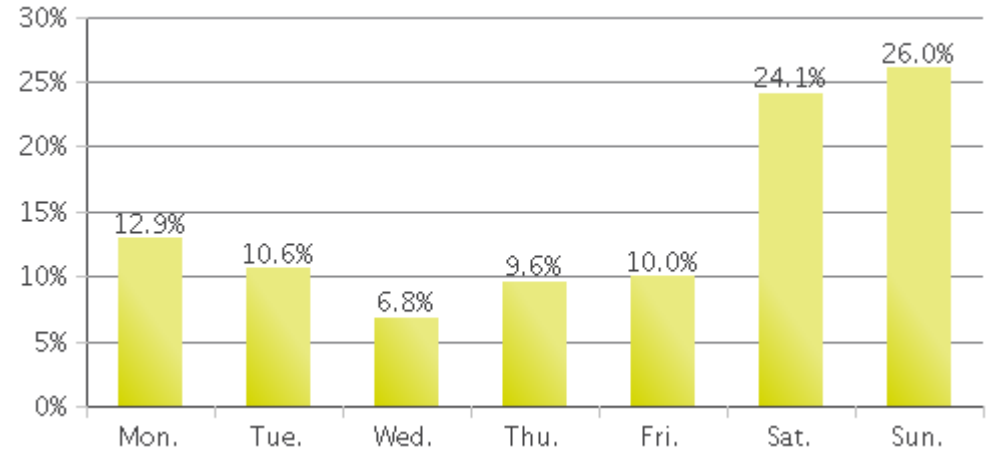

White Oak Trail at 34th St

Period Analyzed: Saturday, December 01, 2018 to Monday, December 31, 2018

White Oak Trail at 34th St (Pedestrians)

Period Analyzed: Saturday, December 01, 2018 to Monday, December 31, 2018

Daily Data

Weekly Profile

Hourly Profile during Weekdays

Hourly Profile during the Weekend

White Oak Trail at 34th St (Cyclists)

Period Analyzed: Saturday, December 01, 2018 to Monday, December 31, 2018

Daily Data

Weekly Profile

Hourly Profile during Weekdays

Hourly Profile during the Weekend