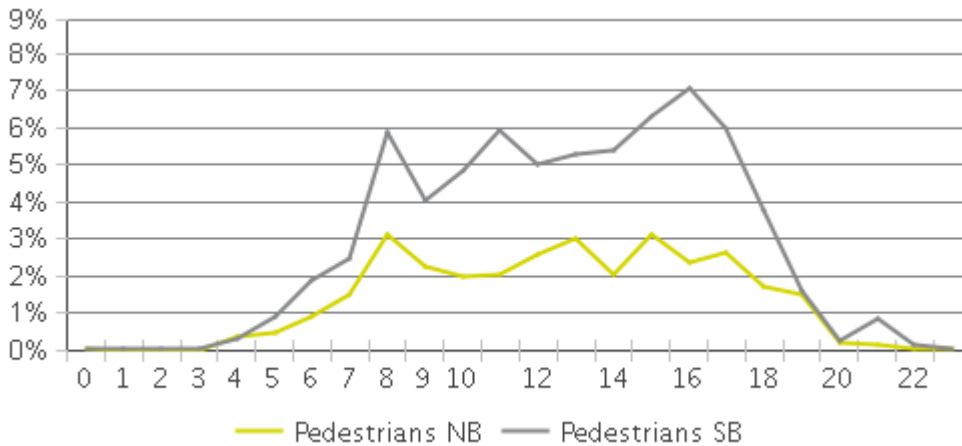

White Oak Trail at 34th St

Period Analyzed: Saturday, December 01, 2018 to Monday, December 31, 2018

	Total Traffic for the Analyzed Period	Daily Average	Busiest Day of the Week	Distribution	
				IN	OUT
Pedestrians	7,090	229	Saturday	31	69
Cyclists	4,278	138	Sunday	83	17

White Oak Trail at 34th St

Period Analyzed: Saturday, December 01, 2018 to Monday, December 31, 2018

White Oak Trail at 34th St (Pedestrians)

Period Analyzed: Saturday, December 01, 2018 to Monday, December 31, 2018

Daily Data

Weekly Profile

Hourly Profile during Weekdays

Hourly Profile during the Weekend

White Oak Trail at 34th St (Cyclists)

Period Analyzed: Saturday, December 01, 2018 to Monday, December 31, 2018

Daily Data