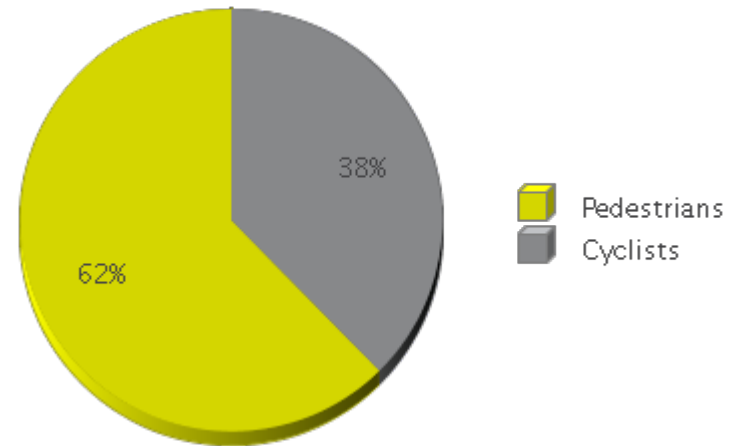

White Oak Trail at 34th St

Period Analyzed: Saturday, December 01, 2018 to Monday, December 31, 2018

	Total Traffic for the Analyzed Period	Daily Average	Busiest Day of the Week	Distribution	
				IN	OUT
Pedestrians	7,090	229	Saturday	31	69
Cyclists	4,278	138	Sunday	83	17

White Oak Trail at 34th St

Period Analyzed: Saturday, December 01, 2018 to Monday, December 31, 2018

White Oak Trail at 34th St (Pedestrians)

Period Analyzed: Saturday, December 01, 2018 to Monday, December 31, 2018

Daily Data

Weekly Profile

Hourly Profile during Weekdays

Hourly Profile during the Weekend

White Oak Trail at 34th St (Cyclists)

Period Analyzed: Saturday, December 01, 2018 to Monday, December 31, 2018

Daily Data