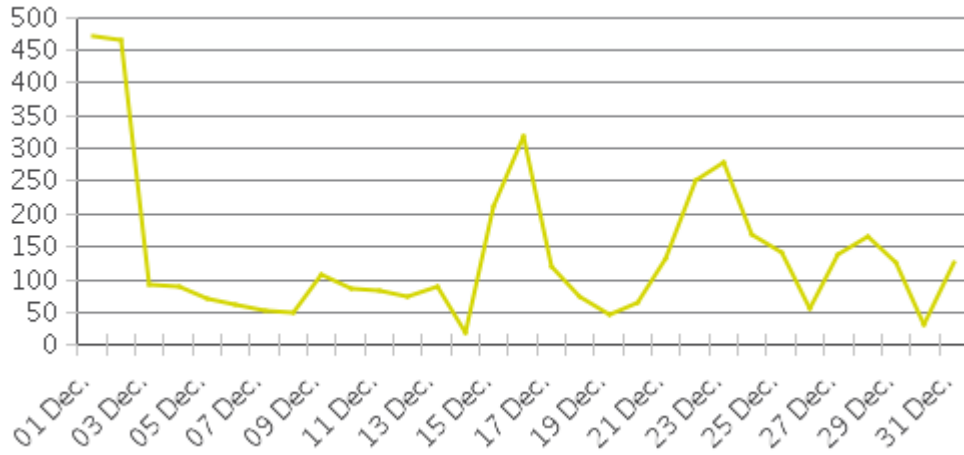

White Oak Trail at 34th St

Period Analyzed: Saturday, December 01, 2018 to Monday, December 31, 2018

	Total Traffic for the Analyzed Period	Daily Average	Busiest Day of the Week	Distribution	
				IN	OUT
Pedestrians	7,090	229	Saturday	31	69
Cyclists	4,278	138	Sunday	83	17

White Oak Trail at 34th St

Period Analyzed: Saturday, December 01, 2018 to Monday, December 31, 2018

White Oak Trail at 34th St (Pedestrians)

Period Analyzed: Saturday, December 01, 2018 to Monday, December 31, 2018

Daily Data

Weekly Profile

Hourly Profile during Weekdays

Hourly Profile during the Weekend

White Oak Trail at 34th St (Cyclists)

Period Analyzed: Saturday, December 01, 2018 to Monday, December 31, 2018

Daily Data

Weekly Profile

Hourly Profile during Weekdays

Hourly Profile during the Weekend