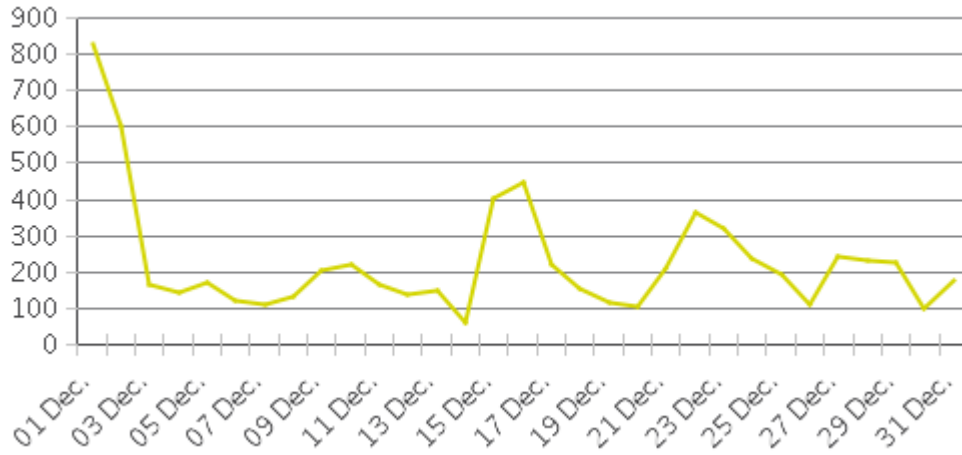

White Oak Trail at 34th St

Period Analyzed: Saturday, December 01, 2018 to Monday, December 31, 2018

	Total Traffic for the Analyzed Period	Daily Average	Busiest Day of the Week	Distribution	
				IN	OUT
Pedestrians	7,090	229	Saturday	31	69
Cyclists	4,278	138	Sunday	83	17

White Oak Trail at 34th St

Period Analyzed: Saturday, December 01, 2018 to Monday, December 31, 2018

White Oak Trail at 34th St (Pedestrians)

Period Analyzed: Saturday, December 01, 2018 to Monday, December 31, 2018

Daily Data

Weekly Profile

Hourly Profile during Weekdays

Hourly Profile during the Weekend

White Oak Trail at 34th St (Cyclists)

Period Analyzed: Saturday, December 01, 2018 to Monday, December 31, 2018

Daily Data

Weekly Profile

Hourly Profile during Weekdays

Hourly Profile during the Weekend