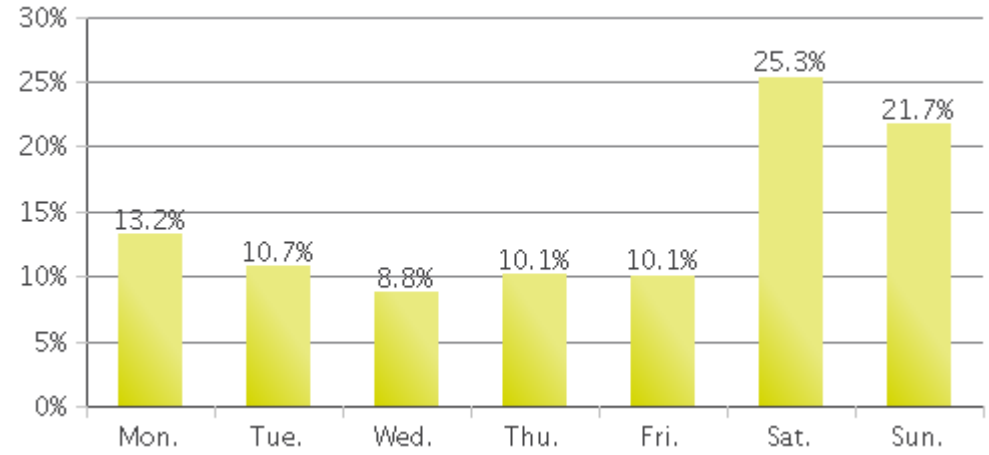

White Oak Trail at 34th St

Period Analyzed: Saturday, December 01, 2018 to Monday, December 31, 2018

	Total Traffic for the Analyzed Period	Daily Average	Busiest Day of the Week	Distribution	
				IN	OUT
Pedestrians	7,090	229	Saturday	31	69
Cyclists	4,278	138	Sunday	83	17

White Oak Trail at 34th St

Period Analyzed: Saturday, December 01, 2018 to Monday, December 31, 2018

White Oak Trail at 34th St (Pedestrians)

Period Analyzed: Saturday, December 01, 2018 to Monday, December 31, 2018

Daily Data

Weekly Profile

Hourly Profile during Weekdays

Hourly Profile during the Weekend

White Oak Trail at 34th St (Cyclists)

Period Analyzed: Saturday, December 01, 2018 to Monday, December 31, 2018

Daily Data