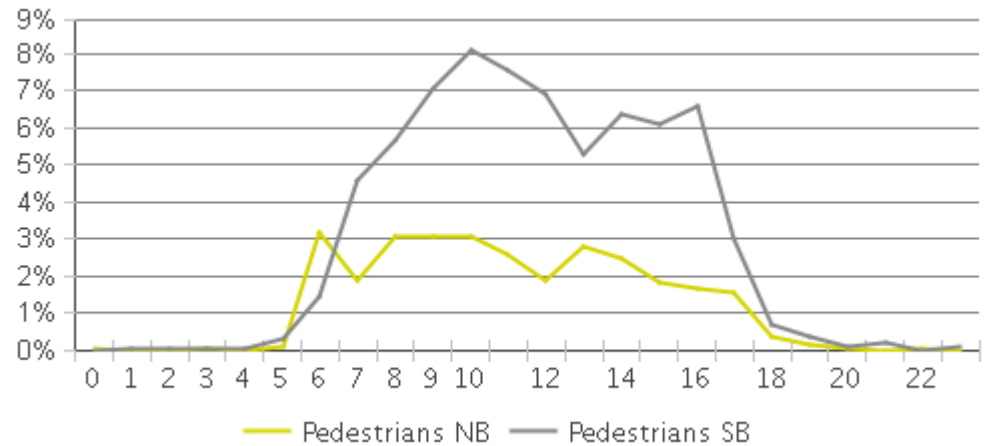

White Oak Trail at 34th St

Period Analyzed: Saturday, December 01, 2018 to Monday, December 31, 2018

	Total Traffic for the Analyzed Period	Daily Average	Busiest Day of the Week	Distribution	
				IN	OUT
Pedestrians	7,090	229	Saturday	31	69
Cyclists	4,278	138	Sunday	83	17

White Oak Trail at 34th St

Period Analyzed: Saturday, December 01, 2018 to Monday, December 31, 2018

White Oak Trail at 34th St (Pedestrians)

Period Analyzed: Saturday, December 01, 2018 to Monday, December 31, 2018

Daily Data

Weekly Profile

Hourly Profile during Weekdays

Hourly Profile during the Weekend

White Oak Trail at 34th St (Cyclists)

Period Analyzed: Saturday, December 01, 2018 to Monday, December 31, 2018

Daily Data

Weekly Profile

Hourly Profile during Weekdays

Hourly Profile during the Weekend