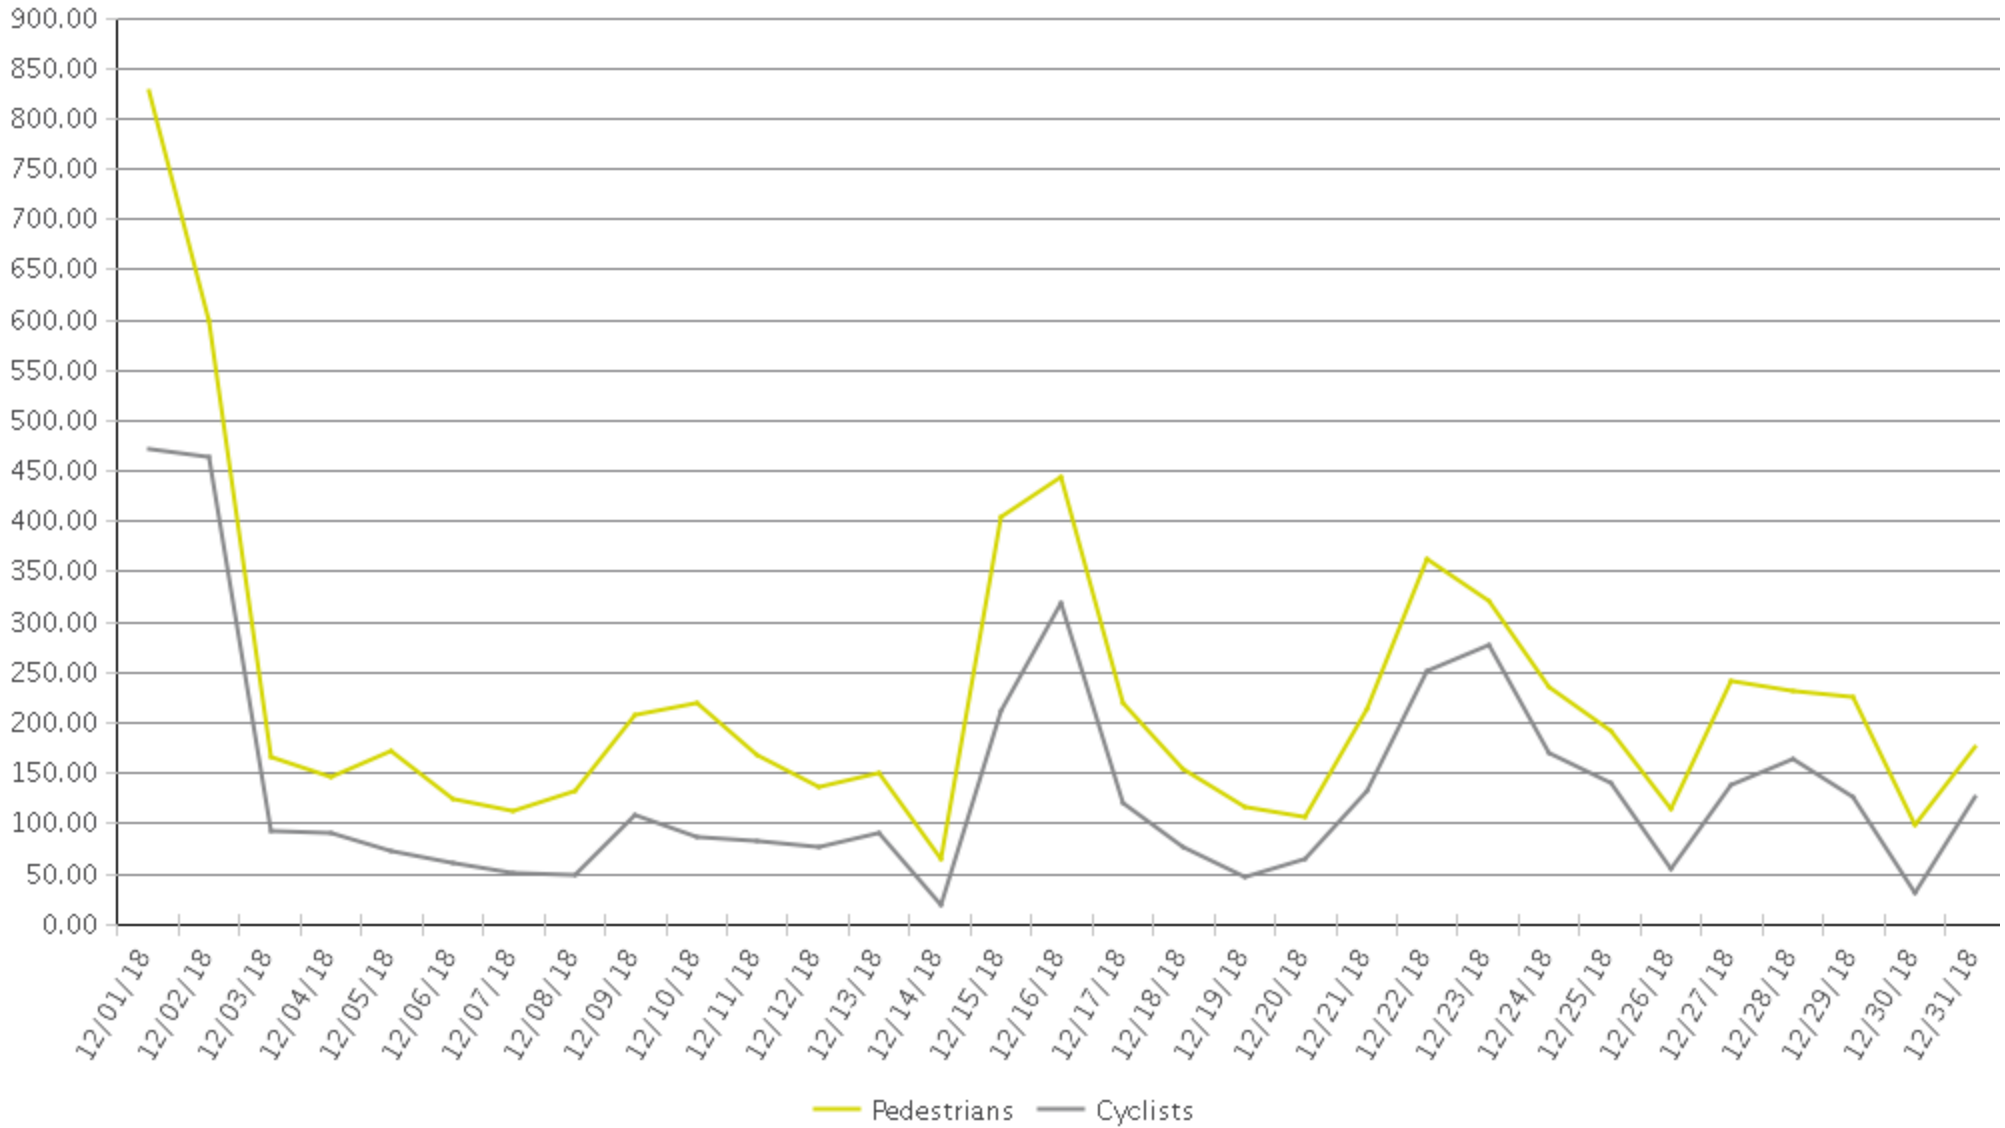

White Oak Trail at 34th St

Period Analyzed: Saturday, December 01, 2018 to Monday, December 31, 2018

	Total Traffic for the Analyzed Period	Daily Average	Busiest Day of the Week	Distribution	
				IN	OUT
Pedestrians	7,090	229	Saturday	31	69
Cyclists	4,278	138	Sunday	83	17

White Oak Trail at 34th St

Period Analyzed: Saturday, December 01, 2018 to Monday, December 31, 2018

White Oak Trail at 34th St (Pedestrians)

Period Analyzed: Saturday, December 01, 2018 to Monday, December 31, 2018

Daily Data

Weekly Profile

Hourly Profile during Weekdays

Hourly Profile during the Weekend

White Oak Trail at 34th St (Cyclists)

Period Analyzed: Saturday, December 01, 2018 to Monday, December 31, 2018

Daily Data

Weekly Profile

Hourly Profile during Weekdays

Hourly Profile during the Weekend