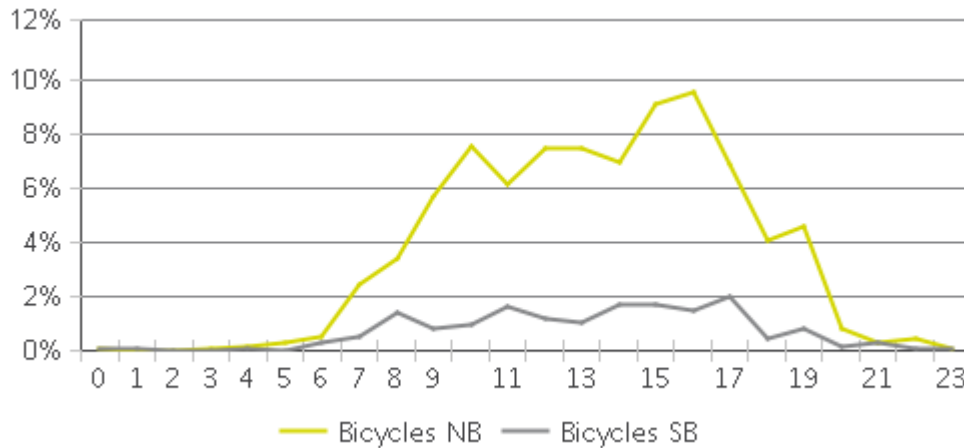

White Oak Trail at 34th St

Period Analyzed: Saturday, December 01, 2018 to Monday, December 31, 2018

	Total Traffic for the Analyzed Period	Daily Average	Busiest Day of the Week	Distribution	
				IN	OUT
Pedestrians	7,090	229	Saturday	31	69
Cyclists	4,278	138	Sunday	83	17

White Oak Trail at 34th St

Period Analyzed: Saturday, December 01, 2018 to Monday, December 31, 2018

White Oak Trail at 34th St (Pedestrians)

Period Analyzed: Saturday, December 01, 2018 to Monday, December 31, 2018

Daily Data

Weekly Profile

Hourly Profile during Weekdays

Hourly Profile during the Weekend

White Oak Trail at 34th St (Cyclists)

Period Analyzed: Saturday, December 01, 2018 to Monday, December 31, 2018

Daily Data

Weekly Profile

Hourly Profile during Weekdays

Hourly Profile during the Weekend