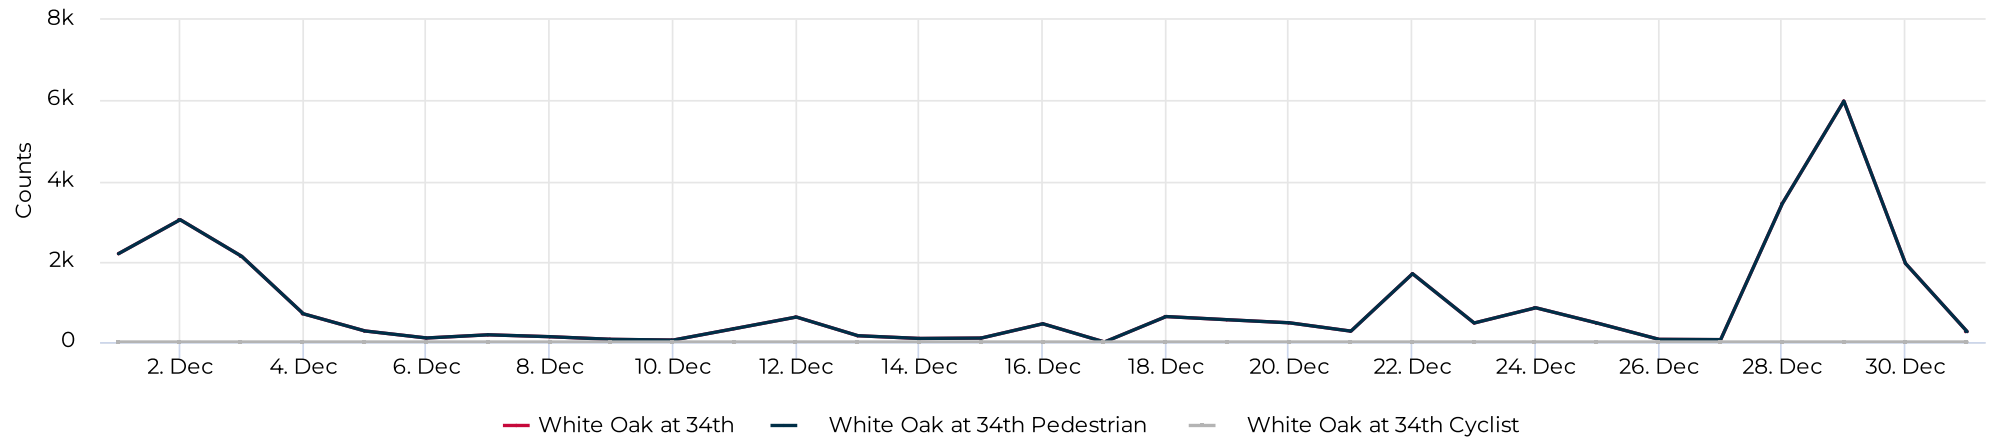

White Oak Trail at 34th St December 2021 Report

Christopher Whaley, christopher.whaley@h-gac.com

01/01/2022

White Oak at 34th

December 1, 2021 → December 31, 2021

Counting Sites Map

Monthly Updates:

We are aware that this counter is only recording pedestrian data. While we believe it is an accurate count, we deployed a secondary counter in mid-December to verify this. We will publish this data beginning next month as a companion to the official Eco-Visio data.

White Oak at 34th

December 1, 2021 → December 31, 2021

Key Figures Summary

| Site | Total ▼ | Daily Average | Peak Day | Peak Count |
|------------------------------|---------|---------------|------------------|------------|
| White Oak at 34th | 27,775 | 896 | Wed Dec 29, 2021 | 5,981 |
| White Oak at 34th Pedestrian | 27,775 | 896 | Wed Dec 29, 2021 | 5,981 |
| Pedestrians NB | 25,556 | 824 | Wed Dec 29, 2021 | 5,981 |
| Pedestrians SB | 2,219 | 72 | Thu Dec 2, 2021 | 473 |
| White Oak at 34th Cyclist | 0 | 0 | Wed Dec 1, 2021 | 0 |
| Bicycles NB | 0 | 0 | Tue Dec 21, 2021 | 0 |
| Bicycles SB | 0 | 0 | Wed Dec 1, 2021 | 0 |

White Oak at 34th

December 1, 2021 → December 31, 2021

Daily traffic

Distribution

White Oak at 34th

December 1, 2021 → December 31, 2021

Daily Data (Pedestrian)

Pedestrian Profile (Daily)

White Oak at 34th

December 1, 2021 → December 31, 2021

Pedestrian - Weekday Profile (Hourly)

📅 08/01/2022 → 08/31/2022

No Data

Pedestrian - Weekend Profile (Hourly)

📅 08/01/2022 → 08/31/2022

No Data