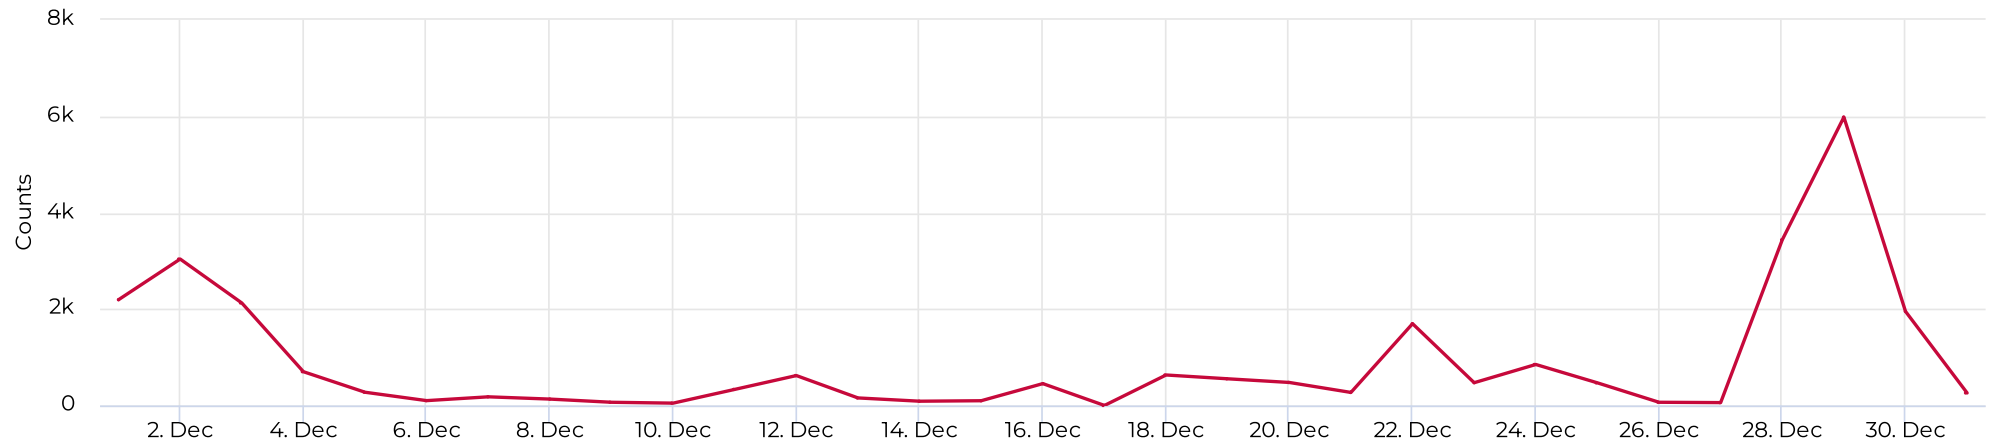

White Oak at 34th

December 1, 2021 → December 31, 2021

Key Figures Summary

| Site | Total ▼ | Daily Average | Peak Day | Peak Count |
|------------------------------|---------|---------------|------------------|------------|
| White Oak at 34th | 27,775 | 896 | Wed Dec 29, 2021 | 5,981 |
| White Oak at 34th Pedestrian | 27,775 | 896 | Wed Dec 29, 2021 | 5,981 |
| Pedestrians NB | 25,556 | 824 | Wed Dec 29, 2021 | 5,981 |
| Pedestrians SB | 2,219 | 72 | Thu Dec 2, 2021 | 473 |
| White Oak at 34th Cyclist | 0 | 0 | Wed Dec 1, 2021 | 0 |
| Bicycles NB | 0 | 0 | Tue Dec 21, 2021 | 0 |
| Bicycles SB | 0 | 0 | Wed Dec 1, 2021 | 0 |

White Oak at 34th

December 1, 2021 → December 31, 2021

Daily traffic

Distribution

White Oak at 34th

December 1, 2021 → December 31, 2021

Daily Data (Pedestrian)

Pedestrian Profile (Daily)

White Oak at 34th

December 1, 2021 → December 31, 2021

Pedestrian - Weekday Profile (Hourly)

📅 08/01/2022 → 08/31/2022

No Data

Pedestrian - Weekend Profile (Hourly)

📅 08/01/2022 → 08/31/2022

No Data

White Oak at 34th

December 1, 2021 → December 31, 2021

Cyclist Total (Daily)

Cyclist Profile (Daily)

White Oak at 34th

December 1, 2021 → December 31, 2021

Cyclist - Weekday Profile (Hourly)

📅 08/01/2022 → 08/31/2022