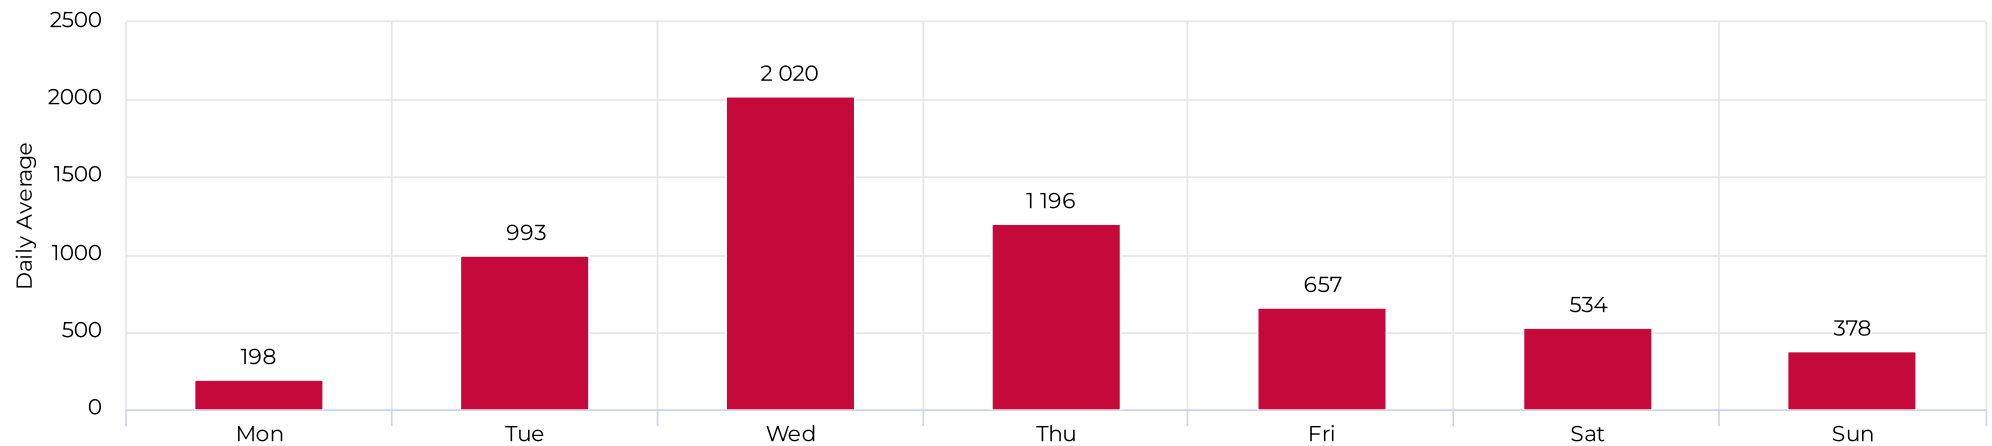

White Oak at 34th

December 1, 2021 → December 31, 2021

Key Figures Summary

| Site | Total ▼ | Daily Average | Peak Day | Peak Count |
|------------------------------|---------|---------------|------------------|------------|
| White Oak at 34th | 27,775 | 896 | Wed Dec 29, 2021 | 5,981 |
| White Oak at 34th Pedestrian | 27,775 | 896 | Wed Dec 29, 2021 | 5,981 |
| Pedestrians NB | 25,556 | 824 | Wed Dec 29, 2021 | 5,981 |
| Pedestrians SB | 2,219 | 72 | Thu Dec 2, 2021 | 473 |
| White Oak at 34th Cyclist | 0 | 0 | Wed Dec 1, 2021 | 0 |
| Bicycles NB | 0 | 0 | Tue Dec 21, 2021 | 0 |
| Bicycles SB | 0 | 0 | Wed Dec 1, 2021 | 0 |

White Oak at 34th

December 1, 2021 → December 31, 2021

Daily traffic

Distribution

White Oak at 34th

December 1, 2021 → December 31, 2021

Daily Data (Pedestrian)

Pedestrian Profile (Daily)

White Oak at 34th

December 1, 2021 → December 31, 2021

Pedestrian - Weekday Profile (Hourly)

📅 08/01/2022 → 08/31/2022

No Data

Pedestrian - Weekend Profile (Hourly)

📅 08/01/2022 → 08/31/2022

No Data

White Oak at 34th

December 1, 2021 → December 31, 2021

Cyclist Total (Daily)

Cyclist Profile (Daily)

White Oak at 34th

December 1, 2021 → December 31, 2021

Cyclist - Weekday Profile (Hourly)

📅 08/01/2022 → 08/31/2022