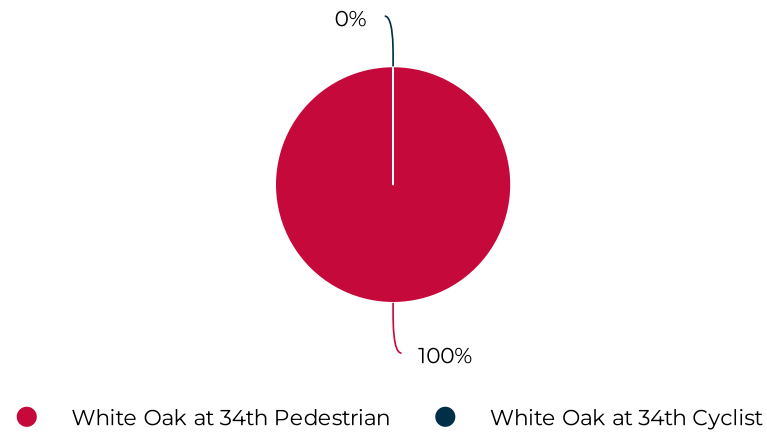

White Oak at 34th

December 1, 2021 → December 31, 2021

Key Figures Summary

| Site | Total ▼ | Daily Average | Peak Day | Peak Count |
|------------------------------|---------|---------------|------------------|------------|
| White Oak at 34th | 27,775 | 896 | Wed Dec 29, 2021 | 5,981 |
| White Oak at 34th Pedestrian | 27,775 | 896 | Wed Dec 29, 2021 | 5,981 |
| Pedestrians NB | 25,556 | 824 | Wed Dec 29, 2021 | 5,981 |
| Pedestrians SB | 2,219 | 72 | Thu Dec 2, 2021 | 473 |
| White Oak at 34th Cyclist | 0 | 0 | Wed Dec 1, 2021 | 0 |
| Bicycles NB | 0 | 0 | Tue Dec 21, 2021 | 0 |
| Bicycles SB | 0 | 0 | Wed Dec 1, 2021 | 0 |

White Oak at 34th

December 1, 2021 → December 31, 2021

Daily traffic

Distribution

White Oak at 34th

December 1, 2021 → December 31, 2021

Daily Data (Pedestrian)

Pedestrian Profile (Daily)