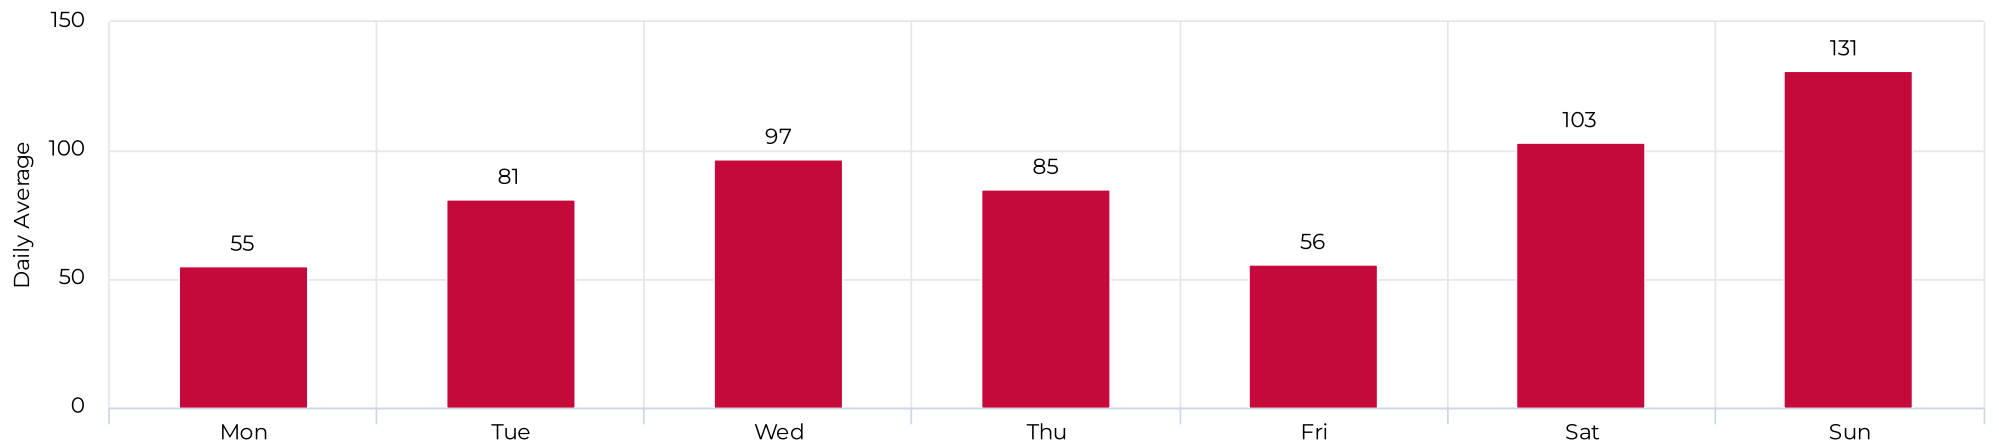

Brays at Spur 5

January 1, 2022 → January 31, 2022

Daily traffic

Distribution

Brays at Spur 5

January 1, 2022 → January 31, 2022

Daily Data (Pedestrian)

Pedestrian Profile (Daily)

Brays at Spur 5

January 1, 2022 → January 31, 2022

Pedestrian - Weekday Profile (Hourly)

08/01/2022 → 08/31/2022

Pedestrian - Weekend Profile (Hourly)

08/01/2022 → 08/31/2022

Brays at Spur 5

January 1, 2022 → January 31, 2022

Cyclist Total (Daily)

Cyclist Profile (Daily)

Brays at Spur 5

January 1, 2022 → January 31, 2022

Cyclist - Weekday Profile (Hourly)

08/01/2022 → 08/31/2022

Cyclist - Weekend Profile (Hourly)

08/01/2022 → 08/31/2022