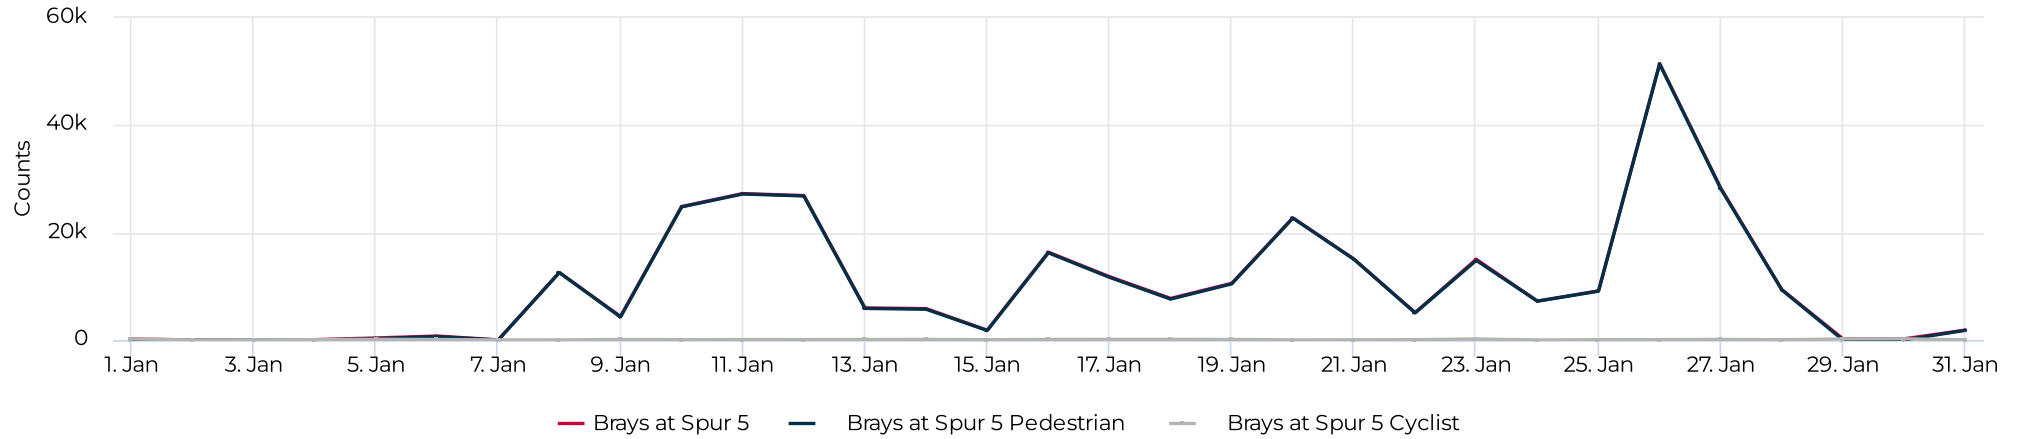

Brays Bayou Trail at Wheeler/Spur 5 January 2022 Report

Christopher Whaley, christopher.whaley@h-gac.com
02/01/2022

Brays at Spur 5

January 1, 2022 → January 31, 2022

Counting Sites Map

Monthly Updates:

A fix for the overcounting error was implemented on July 12th. We are continuing to monitor the counts at this location and will update these reports with any future developments.

Brays at Spur 5

January 1, 2022 → January 31, 2022

Key Figures Summary

Site	Total ▼	Daily Average	Peak Day	Peak Count
Brays at Spur 5	323,289	10,429	Wed Jan 26, 2022	51,463
Brays at Spur 5 Pedestrian	320,567	10,341	Wed Jan 26, 2022	51,390
Brays Bayou Trail at Wheeler/Spur 5 Pedestrians Eastbound	320,075	10,325	Wed Jan 26, 2022	51,281
Brays at Spur 5 Cyclist	2,722	88	Sun Jan 30, 2022	223
Brays Bayou Trail at Wheeler/Spur 5 Cyclists Eastbound	1,638	53	Sun Jan 30, 2022	122
Brays Bayou Trail at Wheeler/Spur 5 Cyclists Westbound	1,084	35	Sun Jan 30, 2022	101
Brays Bayou Trail at Wheeler/Spur 5 Pedestrians Westbound	492	16	Wed Jan 26, 2022	109

Brays at Spur 5

January 1, 2022 → January 31, 2022

Daily traffic

Distribution

Brays at Spur 5

January 1, 2022 → January 31, 2022

Daily Data (Pedestrian)

Pedestrian Profile (Daily)

Brays at Spur 5

January 1, 2022 → January 31, 2022

Pedestrian - Weekday Profile (Hourly)

08/01/2022 → 08/31/2022

Pedestrian - Weekend Profile (Hourly)

08/01/2022 → 08/31/2022

Brays at Spur 5

January 1, 2022 → January 31, 2022