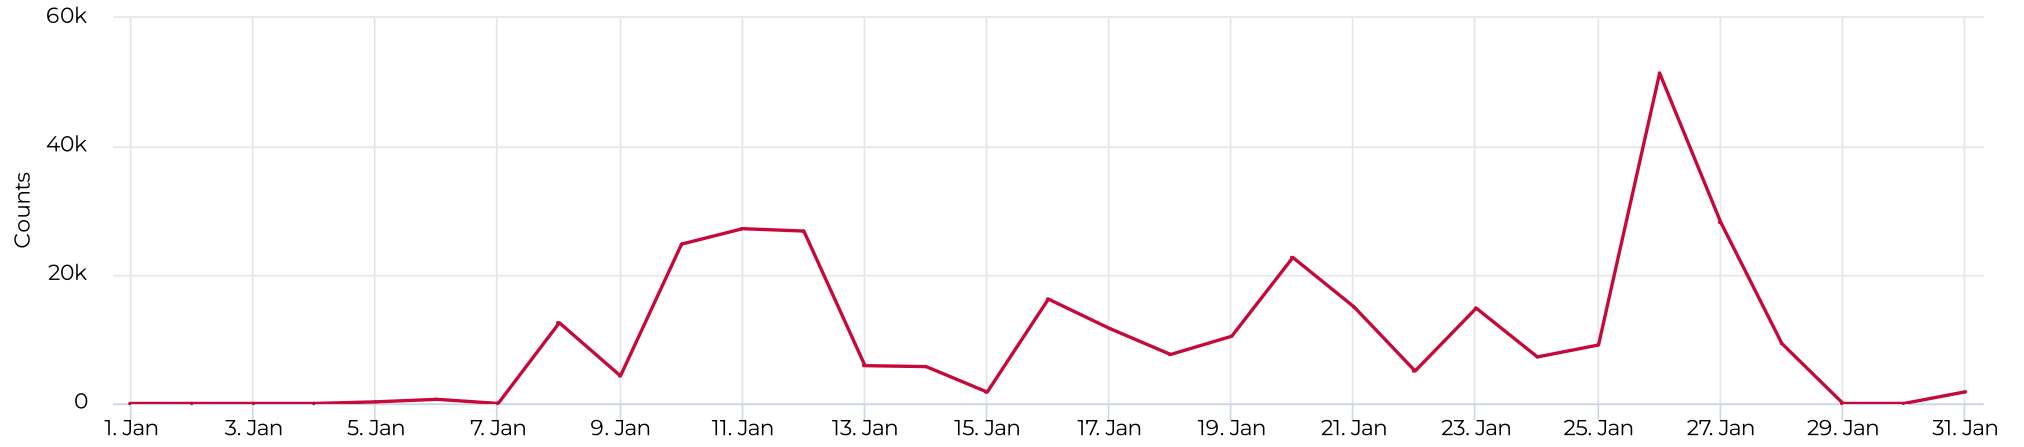

Brays at Spur 5

January 1, 2022 → January 31, 2022

Key Figures Summary

Site	Total ▼	Daily Average	Peak Day	Peak Count
Brays at Spur 5	323,289	10,429	Wed Jan 26, 2022	51,463
Brays at Spur 5 Pedestrian	320,567	10,341	Wed Jan 26, 2022	51,390
Brays Bayou Trail at Wheeler/Spur 5 Pedestrians Eastbound	320,075	10,325	Wed Jan 26, 2022	51,281
Brays at Spur 5 Cyclist	2,722	88	Sun Jan 30, 2022	223
Brays Bayou Trail at Wheeler/Spur 5 Cyclists Eastbound	1,638	53	Sun Jan 30, 2022	122
Brays Bayou Trail at Wheeler/Spur 5 Cyclists Westbound	1,084	35	Sun Jan 30, 2022	101
Brays Bayou Trail at Wheeler/Spur 5 Pedestrians Westbound	492	16	Wed Jan 26, 2022	109

Brays at Spur 5

January 1, 2022 → January 31, 2022

Daily traffic

Distribution

Brays at Spur 5

January 1, 2022 → January 31, 2022

Daily Data (Pedestrian)

Pedestrian Profile (Daily)

Brays at Spur 5

January 1, 2022 → January 31, 2022

Pedestrian - Weekday Profile (Hourly)

08/01/2022 → 08/31/2022

Pedestrian - Weekend Profile (Hourly)

08/01/2022 → 08/31/2022

Brays at Spur 5

January 1, 2022 → January 31, 2022

Cyclist Total (Daily)

Cyclist Profile (Daily)

Brays at Spur 5

January 1, 2022 → January 31, 2022

Cyclist - Weekday Profile (Hourly)

08/01/2022 → 08/31/2022

Cyclist - Weekend Profile (Hourly)

08/01/2022 → 08/31/2022