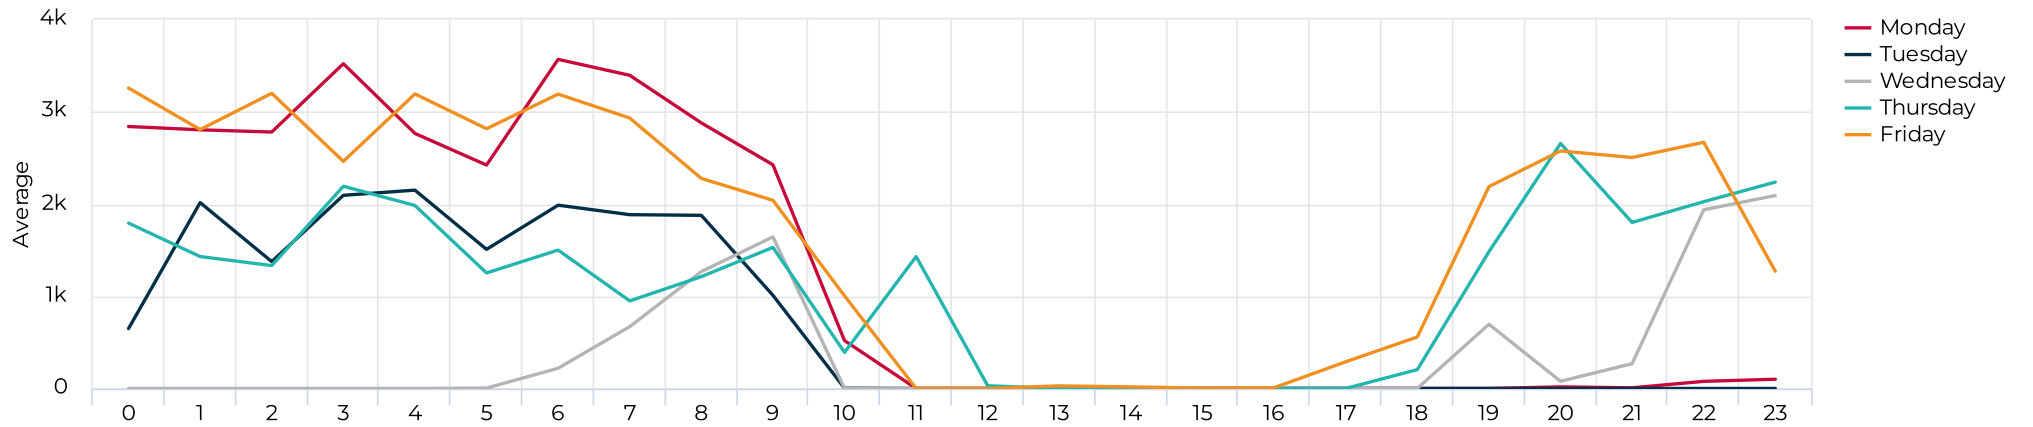

Brays at Spur 5

January 1, 2022 → January 31, 2022

Key Figures Summary

Site	Total ▼	Daily Average	Peak Day	Peak Count
Brays at Spur 5	323,289	10,429	Wed Jan 26, 2022	51,463
Brays at Spur 5 Pedestrian	320,567	10,341	Wed Jan 26, 2022	51,390
Brays Bayou Trail at Wheeler/Spur 5 Pedestrians Eastbound	320,075	10,325	Wed Jan 26, 2022	51,281
Brays at Spur 5 Cyclist	2,722	88	Sun Jan 30, 2022	223
Brays Bayou Trail at Wheeler/Spur 5 Cyclists Eastbound	1,638	53	Sun Jan 30, 2022	122
Brays Bayou Trail at Wheeler/Spur 5 Cyclists Westbound	1,084	35	Sun Jan 30, 2022	101
Brays Bayou Trail at Wheeler/Spur 5 Pedestrians Westbound	492	16	Wed Jan 26, 2022	109

Brays at Spur 5

January 1, 2022 → January 31, 2022

Daily traffic

Distribution

Brays at Spur 5

January 1, 2022 → January 31, 2022

Daily Data (Pedestrian)

Pedestrian Profile (Daily)

Brays at Spur 5

January 1, 2022 → January 31, 2022

Pedestrian - Weekday Profile (Hourly)

08/01/2022 → 08/31/2022

Pedestrian - Weekend Profile (Hourly)

08/01/2022 → 08/31/2022

Brays at Spur 5

January 1, 2022 → January 31, 2022

Cyclist Total (Daily)

Cyclist Profile (Daily)

Brays at Spur 5

January 1, 2022 → January 31, 2022

Cyclist - Weekday Profile (Hourly)

08/01/2022 → 08/31/2022

Cyclist - Weekend Profile (Hourly)

08/01/2022 → 08/31/2022