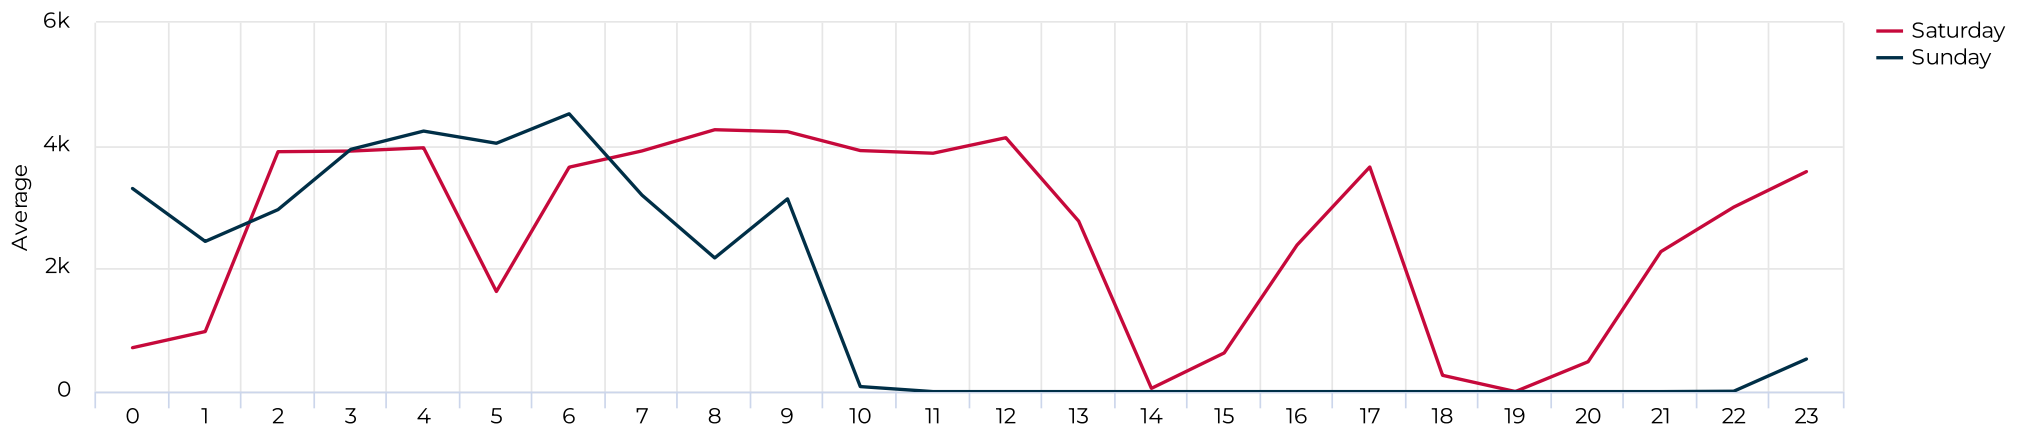

Brays at Spur 5

January 1, 2022 → January 31, 2022

Daily traffic

Distribution

Brays at Spur 5

January 1, 2022 → January 31, 2022

Daily Data (Pedestrian)

Pedestrian Profile (Daily)

Brays at Spur 5

January 1, 2022 → January 31, 2022

Pedestrian - Weekday Profile (Hourly)

08/01/2022 → 08/31/2022

Pedestrian - Weekend Profile (Hourly)

08/01/2022 → 08/31/2022

Brays at Spur 5

January 1, 2022 → January 31, 2022

Cyclist Total (Daily)

Cyclist Profile (Daily)

Brays at Spur 5

January 1, 2022 → January 31, 2022

Cyclist - Weekday Profile (Hourly)

08/01/2022 → 08/31/2022

Cyclist - Weekend Profile (Hourly)

08/01/2022 → 08/31/2022