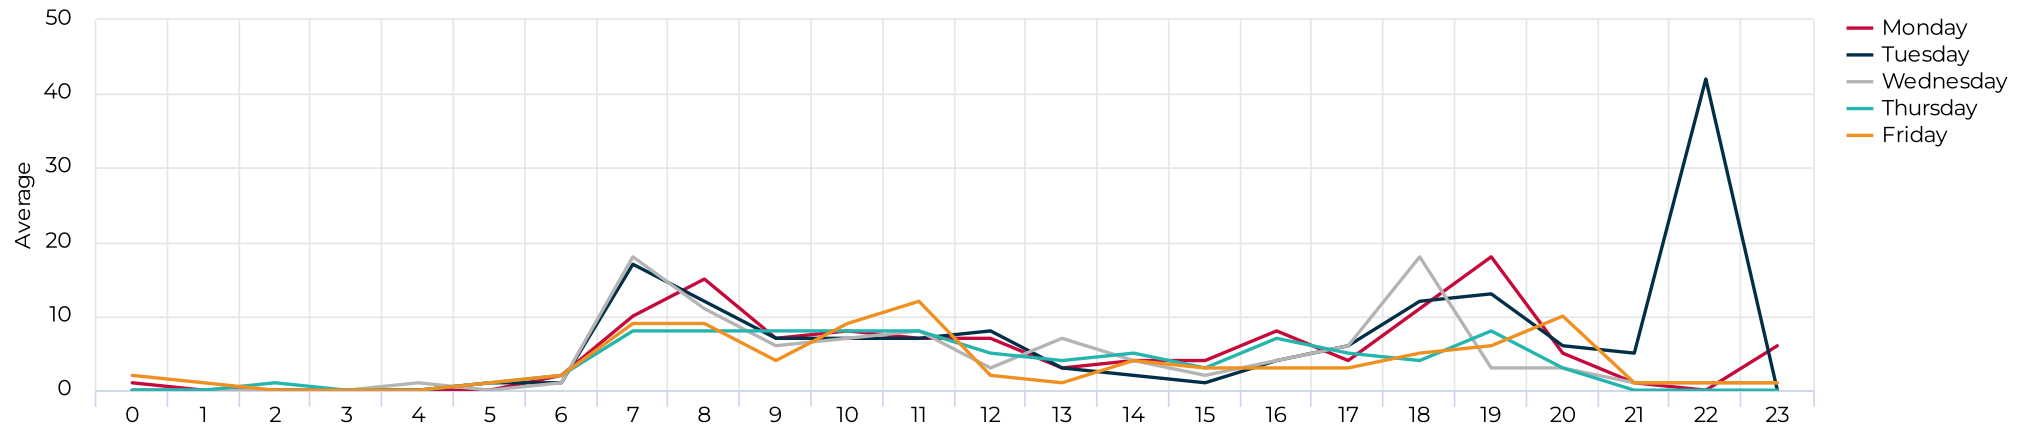

Brays at Spur 5

January 1, 2022 → January 31, 2022

Pedestrian - Weekday Profile (Hourly)

08/01/2022 → 08/31/2022

Pedestrian - Weekend Profile (Hourly)

08/01/2022 → 08/31/2022

Brays at Spur 5

January 1, 2022 → January 31, 2022

Cyclist Total (Daily)

Cyclist Profile (Daily)

Brays at Spur 5

January 1, 2022 → January 31, 2022

Cyclist - Weekday Profile (Hourly)

08/01/2022 → 08/31/2022

Cyclist - Weekend Profile (Hourly)

08/01/2022 → 08/31/2022