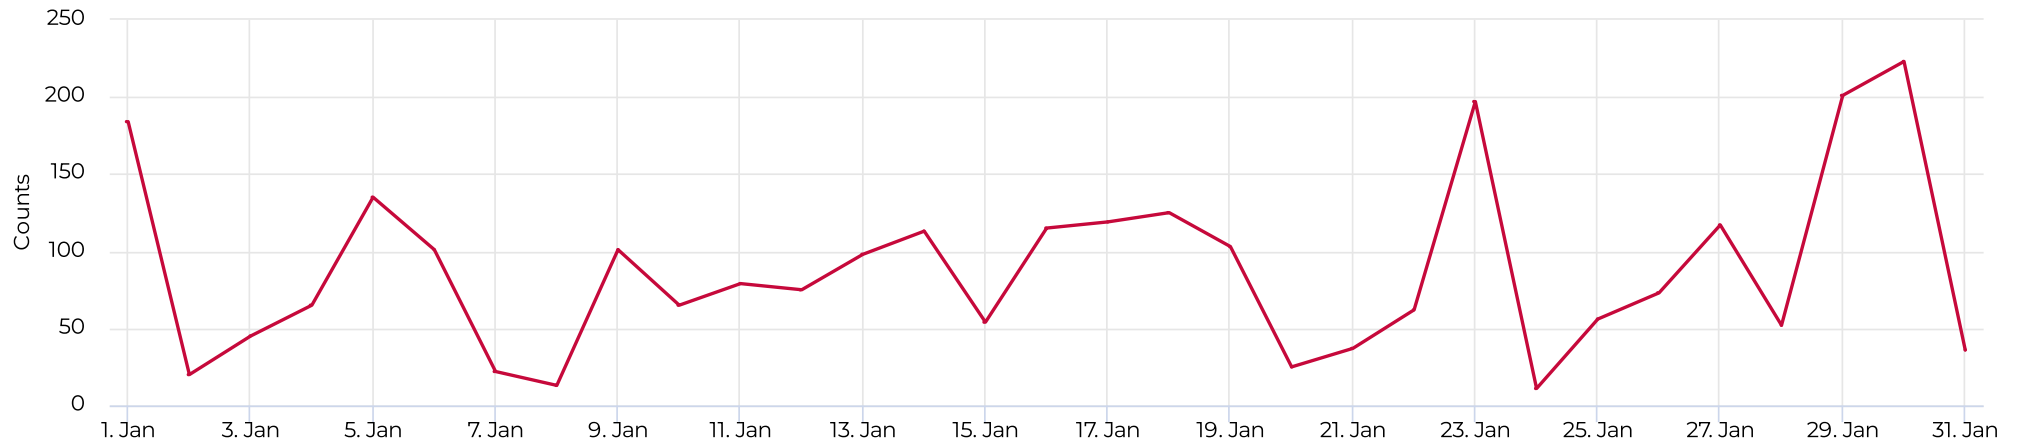

Brays at Spur 5

January 1, 2022 → January 31, 2022

Key Figures Summary

Site	Total ▼	Daily Average	Peak Day	Peak Count
Brays at Spur 5	323,289	10,429	Wed Jan 26, 2022	51,463
Brays at Spur 5 Pedestrian	320,567	10,341	Wed Jan 26, 2022	51,390
Brays Bayou Trail at Wheeler/Spur 5 Pedestrians Eastbound	320,075	10,325	Wed Jan 26, 2022	51,281
Brays at Spur 5 Cyclist	2,722	88	Sun Jan 30, 2022	223
Brays Bayou Trail at Wheeler/Spur 5 Cyclists Eastbound	1,638	53	Sun Jan 30, 2022	122
Brays Bayou Trail at Wheeler/Spur 5 Cyclists Westbound	1,084	35	Sun Jan 30, 2022	101
Brays Bayou Trail at Wheeler/Spur 5 Pedestrians Westbound	492	16	Wed Jan 26, 2022	109

Brays at Spur 5

January 1, 2022 → January 31, 2022

Daily traffic

Distribution

Brays at Spur 5

January 1, 2022 → January 31, 2022

Daily Data (Pedestrian)

Pedestrian Profile (Daily)

Brays at Spur 5

January 1, 2022 → January 31, 2022

Pedestrian - Weekday Profile (Hourly)

08/01/2022 → 08/31/2022

Pedestrian - Weekend Profile (Hourly)

08/01/2022 → 08/31/2022

Brays at Spur 5

January 1, 2022 → January 31, 2022

Cyclist Total (Daily)

Cyclist Profile (Daily)

Brays at Spur 5

January 1, 2022 → January 31, 2022

Cyclist - Weekday Profile (Hourly)

08/01/2022 → 08/31/2022

Cyclist - Weekend Profile (Hourly)

08/01/2022 → 08/31/2022