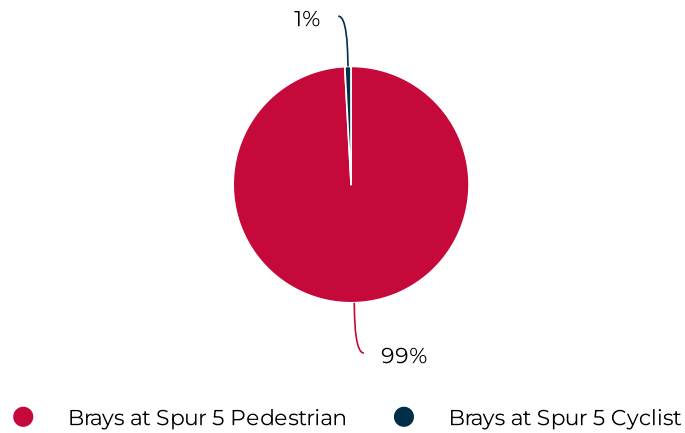

Brays at Spur 5

January 1, 2022 → January 31, 2022

Key Figures Summary

Site	Total ▼	Daily Average	Peak Day	Peak Count
Brays at Spur 5	323,289	10,429	Wed Jan 26, 2022	51,463
Brays at Spur 5 Pedestrian	320,567	10,341	Wed Jan 26, 2022	51,390
Brays Bayou Trail at Wheeler/Spur 5 Pedestrians Eastbound	320,075	10,325	Wed Jan 26, 2022	51,281
Brays at Spur 5 Cyclist	2,722	88	Sun Jan 30, 2022	223
Brays Bayou Trail at Wheeler/Spur 5 Cyclists Eastbound	1,638	53	Sun Jan 30, 2022	122
Brays Bayou Trail at Wheeler/Spur 5 Cyclists Westbound	1,084	35	Sun Jan 30, 2022	101
Brays Bayou Trail at Wheeler/Spur 5 Pedestrians Westbound	492	16	Wed Jan 26, 2022	109

Brays at Spur 5

January 1, 2022 → January 31, 2022

Daily traffic

Distribution

Brays at Spur 5

January 1, 2022 → January 31, 2022

Daily Data (Pedestrian)

Pedestrian Profile (Daily)