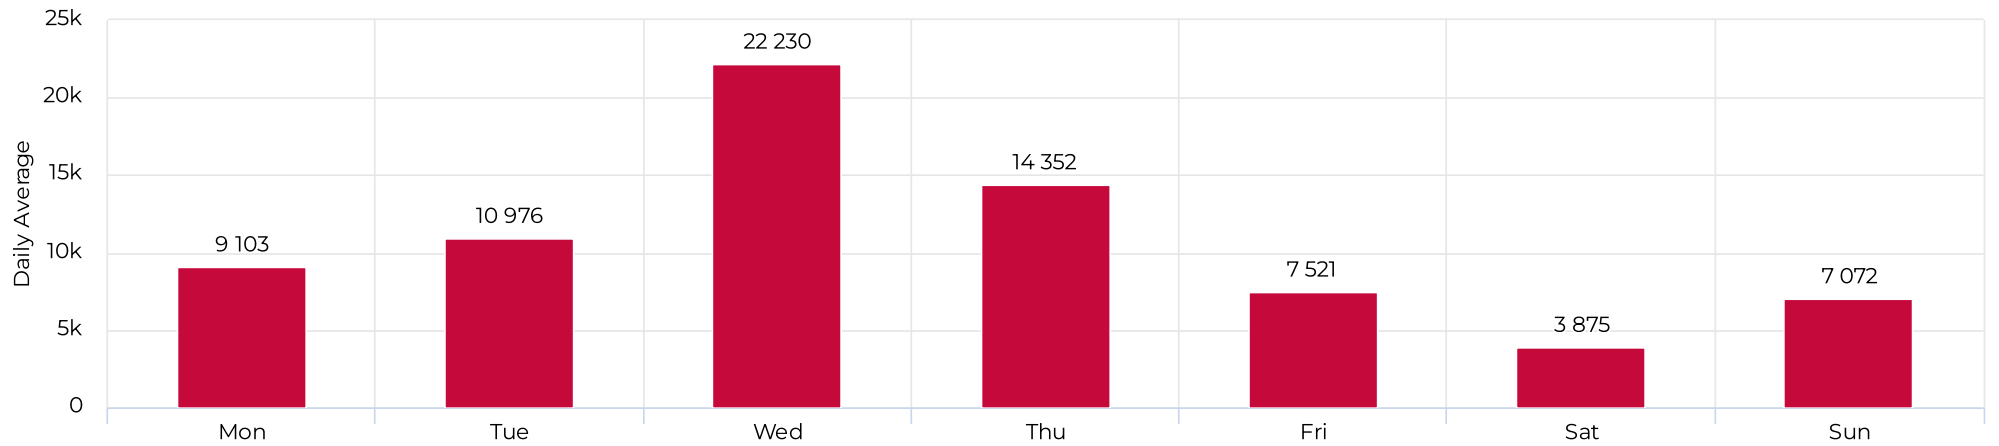

Brays at Spur 5

January 1, 2022 → January 31, 2022

Key Figures Summary

Site	Total ▼	Daily Average	Peak Day	Peak Count
Brays at Spur 5	323,289	10,429	Wed Jan 26, 2022	51,463
Brays at Spur 5 Pedestrian	320,567	10,341	Wed Jan 26, 2022	51,390
Brays Bayou Trail at Wheeler/Spur 5 Pedestrians Eastbound	320,075	10,325	Wed Jan 26, 2022	51,281
Brays at Spur 5 Cyclist	2,722	88	Sun Jan 30, 2022	223
Brays Bayou Trail at Wheeler/Spur 5 Cyclists Eastbound	1,638	53	Sun Jan 30, 2022	122
Brays Bayou Trail at Wheeler/Spur 5 Cyclists Westbound	1,084	35	Sun Jan 30, 2022	101
Brays Bayou Trail at Wheeler/Spur 5 Pedestrians Westbound	492	16	Wed Jan 26, 2022	109

Brays at Spur 5

January 1, 2022 → January 31, 2022

Daily traffic

Distribution

Brays at Spur 5

January 1, 2022 → January 31, 2022

Daily Data (Pedestrian)

Pedestrian Profile (Daily)

Brays at Spur 5

January 1, 2022 → January 31, 2022

Pedestrian - Weekday Profile (Hourly)

08/01/2022 → 08/31/2022

Pedestrian - Weekend Profile (Hourly)

08/01/2022 → 08/31/2022

Brays at Spur 5

January 1, 2022 → January 31, 2022

Cyclist Total (Daily)

Cyclist Profile (Daily)

Brays at Spur 5

January 1, 2022 → January 31, 2022

Cyclist - Weekday Profile (Hourly)

08/01/2022 → 08/31/2022

Cyclist - Weekend Profile (Hourly)

08/01/2022 → 08/31/2022