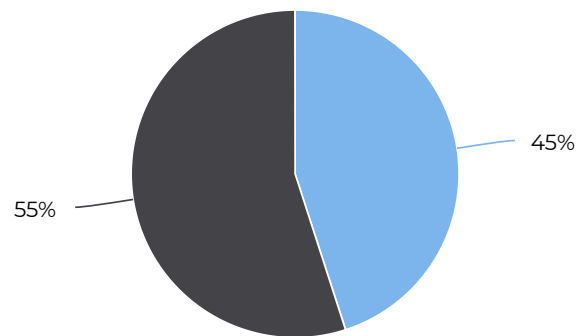

N/A

Columbia Tap at Blodgett

September 1, 2021 → September 30, 2021

Key Figures Summary

Site	Total	Average	Peak Count	Peak Period
Columbia Tap at Blodgett	7,662	255	361	Sun Sep 26, 2021
Columbia Tap at Blodgett Cyclist	4,213	140	222	Sat Sep 11, 2021
Columbia Tap at Blodgett Pedestrian	3,449	115	177	Thu Sep 23, 2021
Blodgett at Ennis TSU Columbia Tap Cyclists Northbound	2,316	77	127	Sat Sep 11, 2021
Blodgett at Ennis TSU Columbia Tap Cyclists Southbound	1,897	63	112	Sun Sep 26, 2021
Blodgett at Ennis TSU Columbia Tap Pedestrians Northbound	1,820	61	94	Thu Sep 23, 2021
Blodgett at Ennis TSU Columbia Tap Pedestrians Southbound	1,629	54	89	Mon Sep 27, 2021

Columbia Tap at Blodgett

September 1, 2021 → September 30, 2021

Time Series

Distribution

● Columbia Tap at Blodgett Pedestrian ● Columbia Tap at Blodgett Cyclist

Columbia Tap at Blodgett

September 1, 2021 → September 30, 2021

Daily Data (Pedestrian)

Pedestrian Profile (Daily)

Columbia Tap at Blodgett

September 1, 2021 → September 30, 2021

Pedestrian - Weekday Profile (Hourly)

📅 09/01/2021 → 09/30/2021

Pedestrian - Weekend Profile (Hourly)