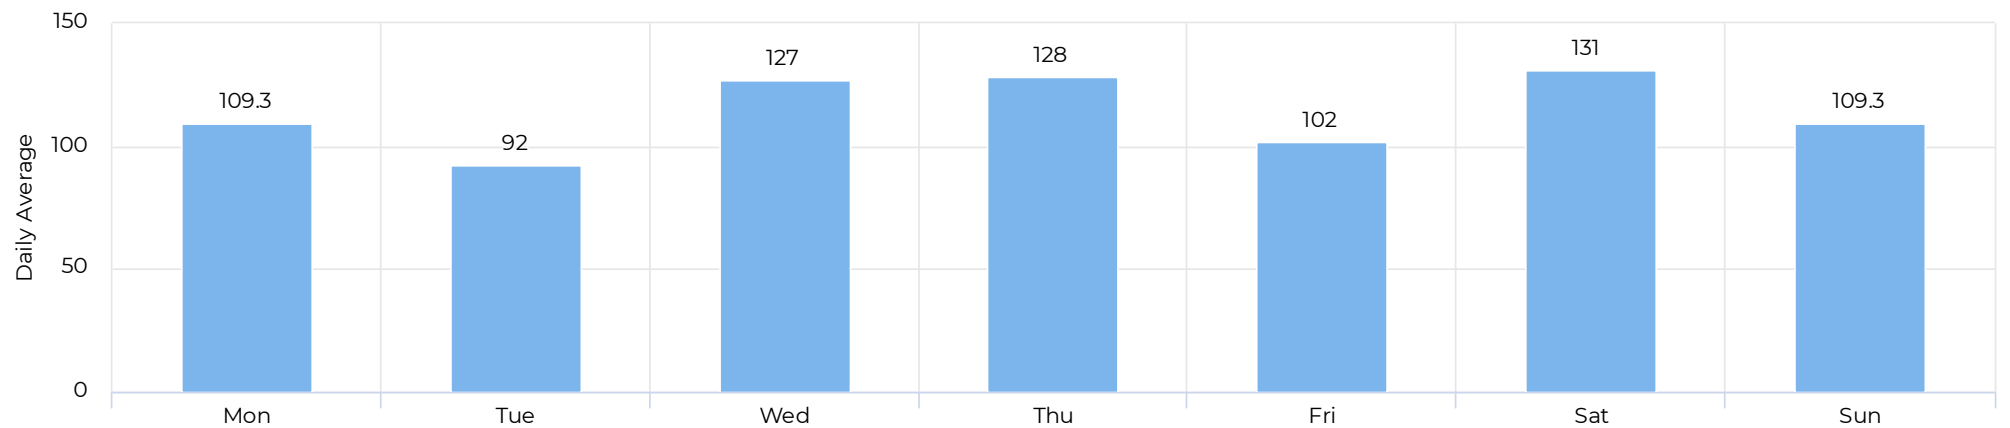

Columbia Tap at Blodgett

September 1, 2021 → September 30, 2021

Time Series

Distribution

● Columbia Tap at Blodgett Pedestrian ● Columbia Tap at Blodgett Cyclist

Columbia Tap at Blodgett

September 1, 2021 → September 30, 2021

Daily Data (Pedestrian)

Pedestrian Profile (Daily)

Columbia Tap at Blodgett

September 1, 2021 → September 30, 2021

Pedestrian - Weekday Profile (Hourly)

📅 09/01/2021 → 09/30/2021

Pedestrian - Weekend Profile (Hourly)

📅 09/01/2021 → 09/30/2021

Columbia Tap at Blodgett

September 1, 2021 → September 30, 2021

Cyclist Total (Daily)

Cyclist Profile (Daily)

Columbia Tap at Blodgett

September 1, 2021 → September 30, 2021

Cyclist - Weekday Profile (Hourly)