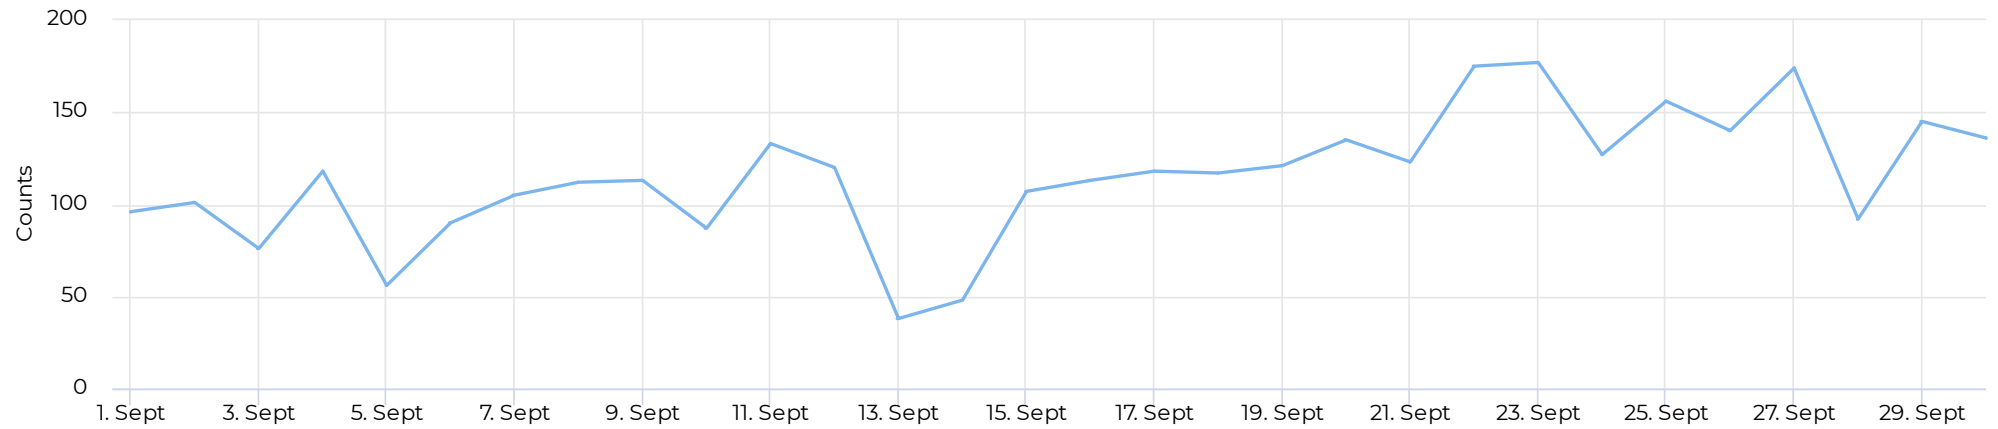

N/A

Columbia Tap at Blodgett

September 1, 2021 → September 30, 2021

Key Figures Summary

Site	Total	Average	Peak Count	Peak Period
Columbia Tap at Blodgett	7,662	255	361	Sun Sep 26, 2021
Columbia Tap at Blodgett Cyclist	4,213	140	222	Sat Sep 11, 2021
Columbia Tap at Blodgett Pedestrian	3,449	115	177	Thu Sep 23, 2021
Blodgett at Ennis TSU Columbia Tap Cyclists Northbound	2,316	77	127	Sat Sep 11, 2021
Blodgett at Ennis TSU Columbia Tap Cyclists Southbound	1,897	63	112	Sun Sep 26, 2021
Blodgett at Ennis TSU Columbia Tap Pedestrians Northbound	1,820	61	94	Thu Sep 23, 2021
Blodgett at Ennis TSU Columbia Tap Pedestrians Southbound	1,629	54	89	Mon Sep 27, 2021

Columbia Tap at Blodgett

September 1, 2021 → September 30, 2021

Time Series

Distribution

● Columbia Tap at Blodgett Pedestrian ● Columbia Tap at Blodgett Cyclist

Columbia Tap at Blodgett

September 1, 2021 → September 30, 2021

Daily Data (Pedestrian)

Pedestrian Profile (Daily)

Columbia Tap at Blodgett

September 1, 2021 → September 30, 2021

Pedestrian - Weekday Profile (Hourly)

📅 09/01/2021 → 09/30/2021

Pedestrian - Weekend Profile (Hourly)

📅 09/01/2021 → 09/30/2021

Columbia Tap at Blodgett

September 1, 2021 → September 30, 2021

Cyclist Total (Daily)

Cyclist Profile (Daily)

Columbia Tap at Blodgett

September 1, 2021 → September 30, 2021

Cyclist - Weekday Profile (Hourly)