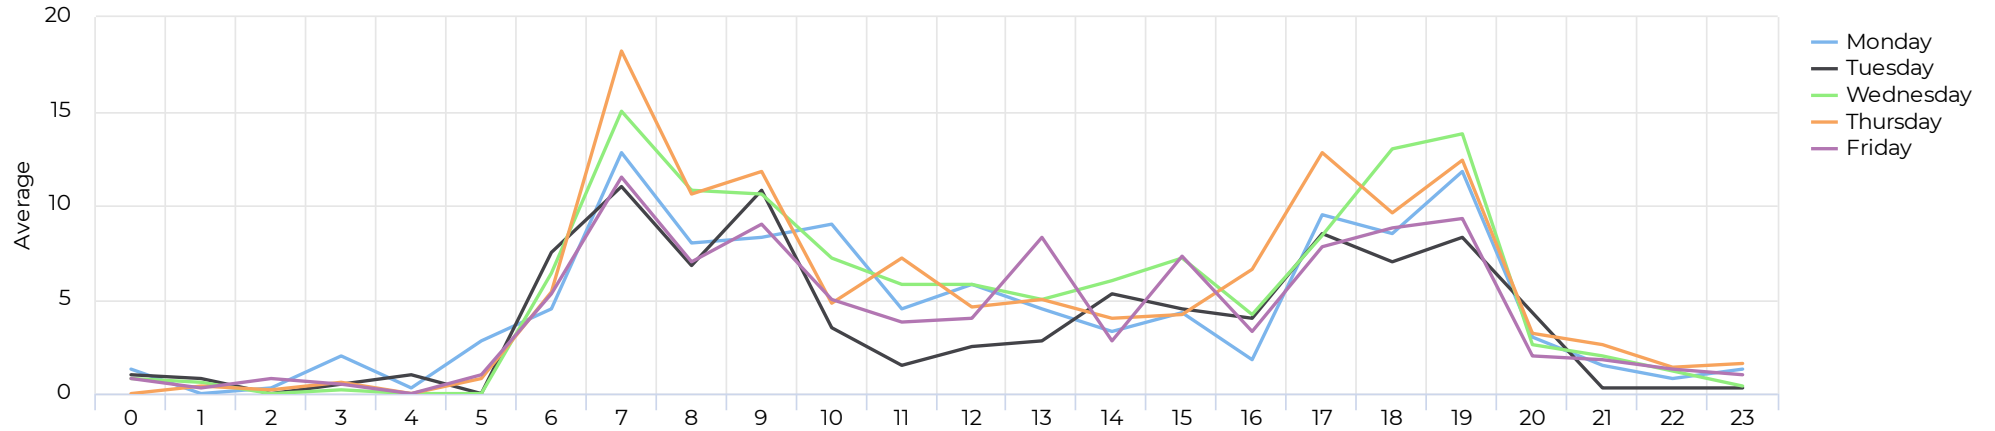

Columbia Tap at Blodgett

September 1, 2021 → September 30, 2021

Time Series

Distribution

● Columbia Tap at Blodgett Pedestrian ● Columbia Tap at Blodgett Cyclist

Columbia Tap at Blodgett

September 1, 2021 → September 30, 2021

Daily Data (Pedestrian)

Pedestrian Profile (Daily)

Columbia Tap at Blodgett

September 1, 2021 → September 30, 2021

Pedestrian - Weekday Profile (Hourly)

📅 09/01/2021 → 09/30/2021

Pedestrian - Weekend Profile (Hourly)

📅 09/01/2021 → 09/30/2021

Columbia Tap at Blodgett

September 1, 2021 → September 30, 2021

Cyclist Total (Daily)

Cyclist Profile (Daily)

Columbia Tap at Blodgett

September 1, 2021 → September 30, 2021

Cyclist - Weekday Profile (Hourly)