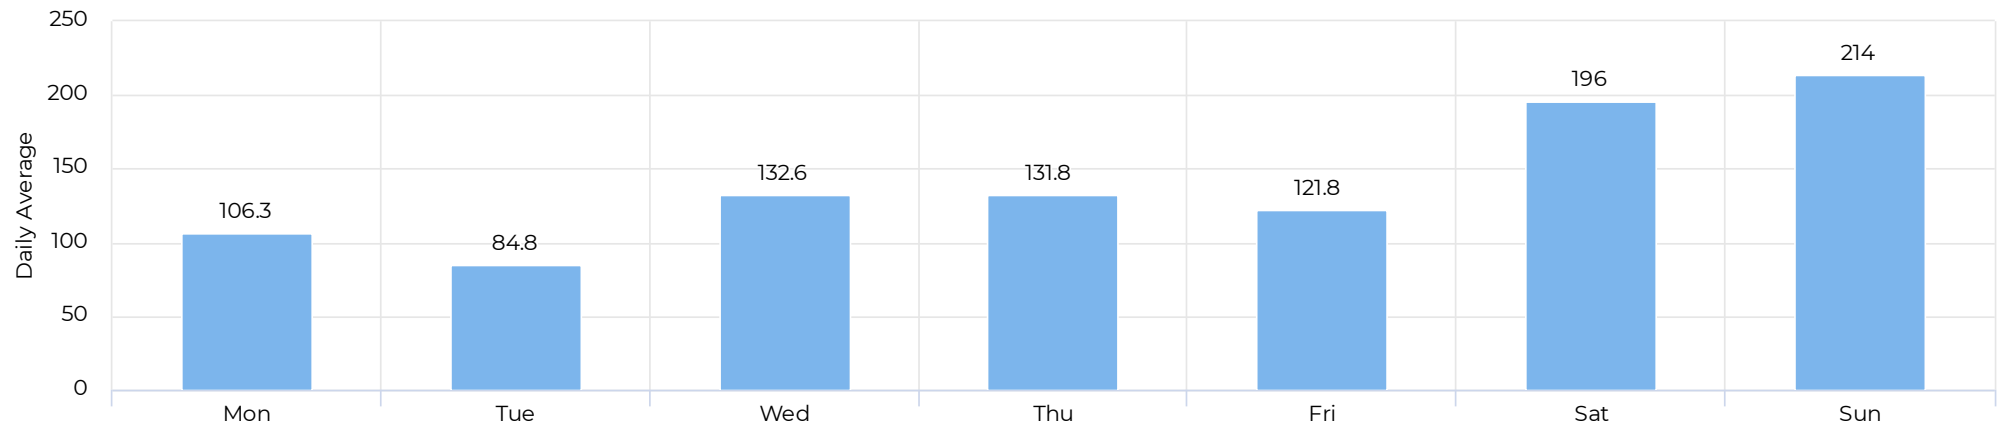

Columbia Tap at Blodgett

September 1, 2021 → September 30, 2021

Time Series

Distribution

● Columbia Tap at Blodgett Pedestrian ● Columbia Tap at Blodgett Cyclist

Columbia Tap at Blodgett

September 1, 2021 → September 30, 2021

Daily Data (Pedestrian)

Pedestrian Profile (Daily)

Columbia Tap at Blodgett

September 1, 2021 → September 30, 2021

Pedestrian - Weekday Profile (Hourly)

📅 09/01/2021 → 09/30/2021

Pedestrian - Weekend Profile (Hourly)

📅 09/01/2021 → 09/30/2021

Columbia Tap at Blodgett

September 1, 2021 → September 30, 2021

Cyclist Total (Daily)

Cyclist Profile (Daily)

Columbia Tap at Blodgett

September 1, 2021 → September 30, 2021

Cyclist - Weekday Profile (Hourly)

📅 09/01/2021 → 09/30/2021

Cyclist - Weekend Profile (Hourly)

📅 09/01/2021 → 09/30/2021