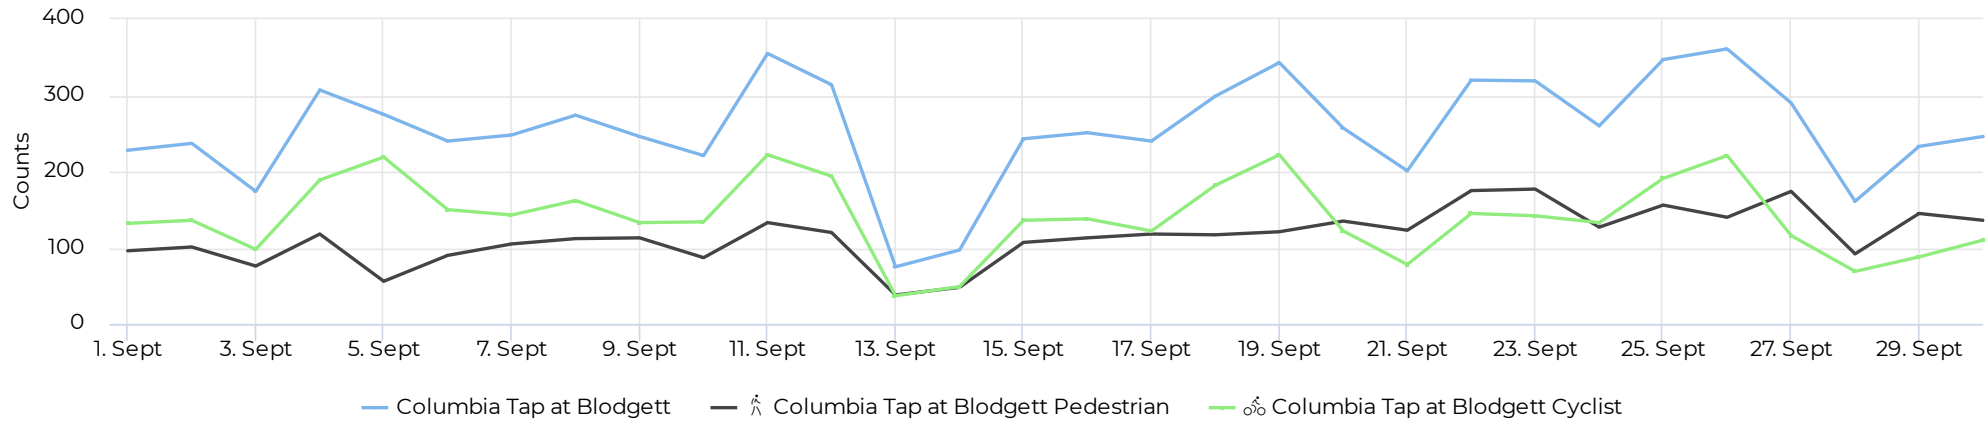

N/A

Columbia Tap at Blodgett

September 1, 2021 → September 30, 2021

Key Figures Summary

Site	Total	Average	Peak Count	Peak Period
Columbia Tap at Blodgett	7,662	255	361	Sun Sep 26, 2021
Columbia Tap at Blodgett Cyclist	4,213	140	222	Sat Sep 11, 2021
Columbia Tap at Blodgett Pedestrian	3,449	115	177	Thu Sep 23, 2021
Blodgett at Ennis TSU Columbia Tap Cyclists Northbound	2,316	77	127	Sat Sep 11, 2021
Blodgett at Ennis TSU Columbia Tap Cyclists Southbound	1,897	63	112	Sun Sep 26, 2021
Blodgett at Ennis TSU Columbia Tap Pedestrians Northbound	1,820	61	94	Thu Sep 23, 2021
Blodgett at Ennis TSU Columbia Tap Pedestrians Southbound	1,629	54	89	Mon Sep 27, 2021

Columbia Tap at Blodgett

September 1, 2021 → September 30, 2021

Time Series

Distribution

● Columbia Tap at Blodgett Pedestrian ● Columbia Tap at Blodgett Cyclist

Columbia Tap at Blodgett

September 1, 2021 → September 30, 2021

Daily Data (Pedestrian)

Pedestrian Profile (Daily)

Columbia Tap at Blodgett

September 1, 2021 → September 30, 2021

Pedestrian - Weekday Profile (Hourly)

📅 09/01/2021 → 09/30/2021

Pedestrian - Weekend Profile (Hourly)

📅 09/01/2021 → 09/30/2021

Columbia Tap at Blodgett

September 1, 2021 → September 30, 2021

Cyclist Total (Daily)

Cyclist Profile (Daily)

Columbia Tap at Blodgett

September 1, 2021 → September 30, 2021

Cyclist - Weekday Profile (Hourly)