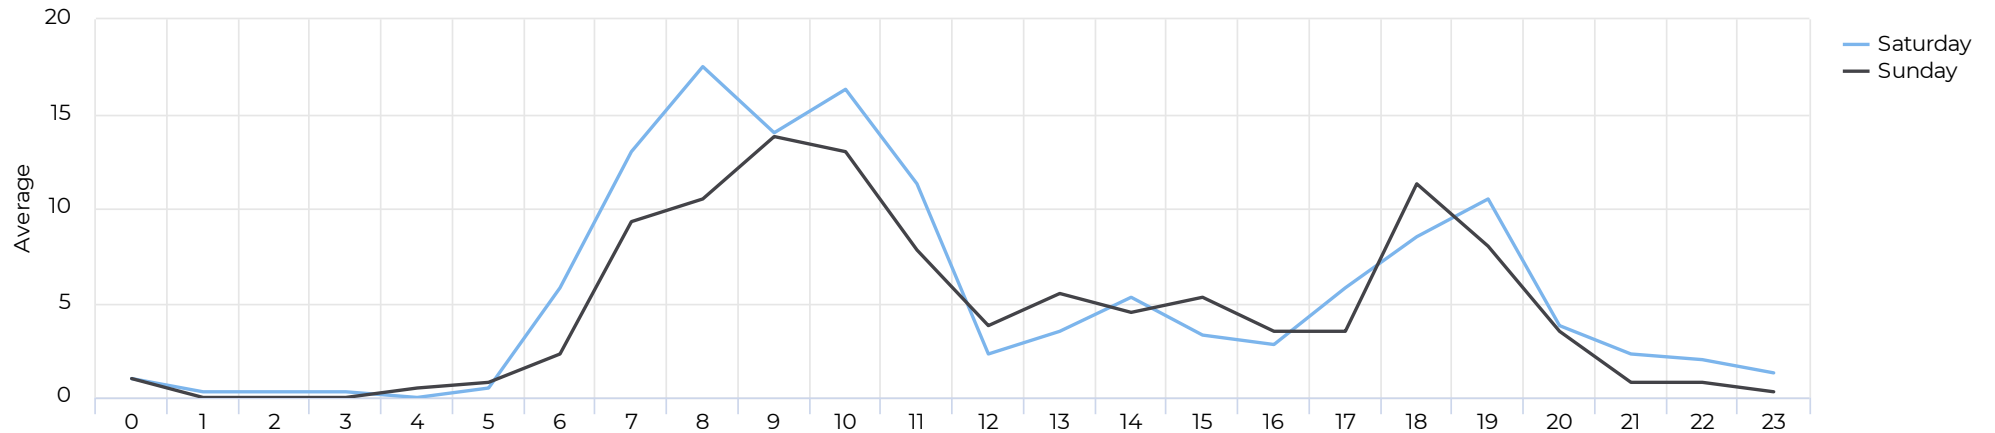

Columbia Tap at Blodgett

September 1, 2021 → September 30, 2021

Time Series

Distribution

● Columbia Tap at Blodgett Pedestrian ● Columbia Tap at Blodgett Cyclist

Columbia Tap at Blodgett

September 1, 2021 → September 30, 2021

Daily Data (Pedestrian)

Pedestrian Profile (Daily)

Columbia Tap at Blodgett

September 1, 2021 → September 30, 2021

Pedestrian - Weekday Profile (Hourly)

📅 09/01/2021 → 09/30/2021

Pedestrian - Weekend Profile (Hourly)

📅 09/01/2021 → 09/30/2021

Columbia Tap at Blodgett

September 1, 2021 → September 30, 2021

Cyclist Total (Daily)

Cyclist Profile (Daily)

Columbia Tap at Blodgett

September 1, 2021 → September 30, 2021

Cyclist - Weekday Profile (Hourly)