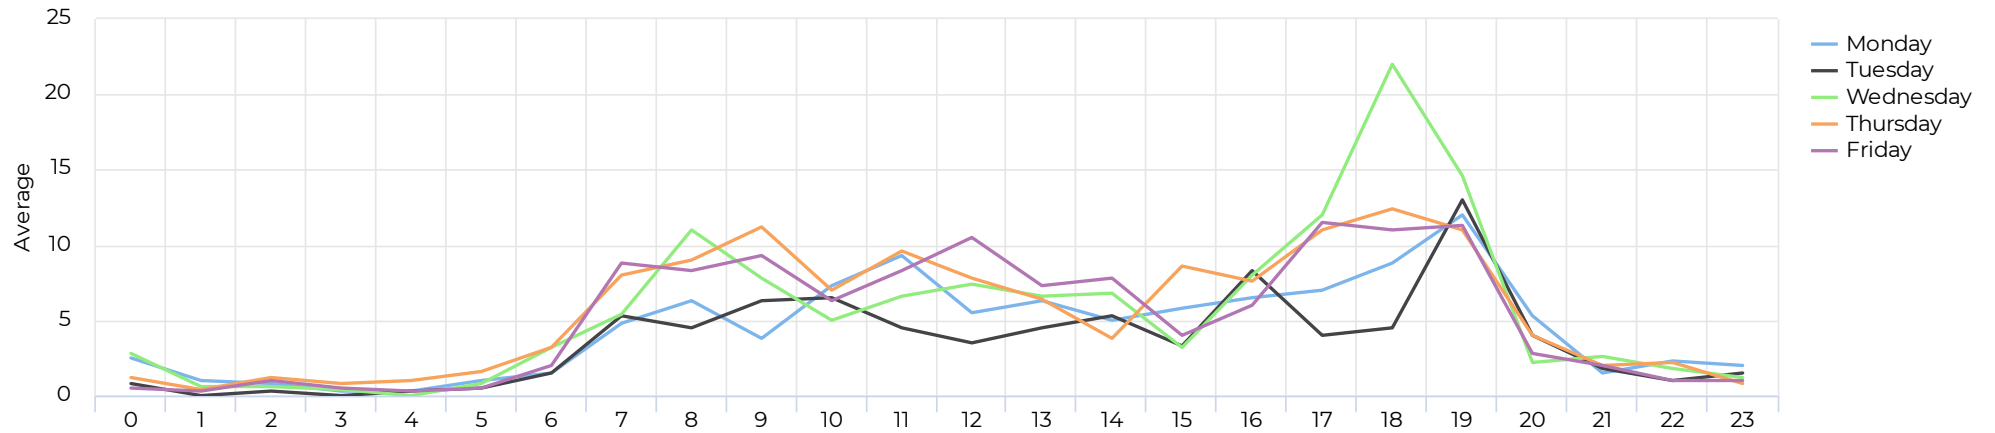

Columbia Tap at Blodgett

September 1, 2021 → September 30, 2021

Time Series

Distribution

● Columbia Tap at Blodgett Pedestrian ● Columbia Tap at Blodgett Cyclist

Columbia Tap at Blodgett

September 1, 2021 → September 30, 2021

Daily Data (Pedestrian)

Pedestrian Profile (Daily)

Columbia Tap at Blodgett

September 1, 2021 → September 30, 2021

Pedestrian - Weekday Profile (Hourly)

📅 09/01/2021 → 09/30/2021

Pedestrian - Weekend Profile (Hourly)

📅 09/01/2021 → 09/30/2021

Columbia Tap at Blodgett

September 1, 2021 → September 30, 2021

Cyclist Total (Daily)

Cyclist Profile (Daily)

Columbia Tap at Blodgett

September 1, 2021 → September 30, 2021

Cyclist - Weekday Profile (Hourly)

📅 09/01/2021 → 09/30/2021

Cyclist - Weekend Profile (Hourly)

📅 09/01/2021 → 09/30/2021