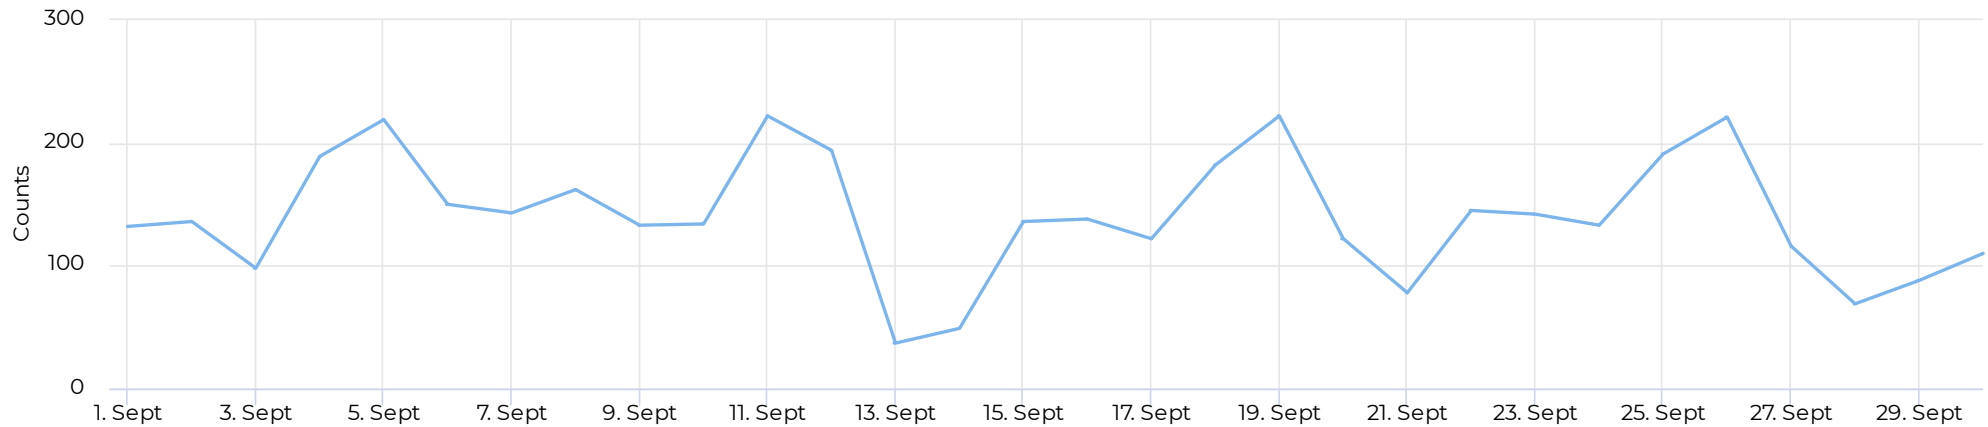

Columbia Tap at Blodgett

September 1, 2021 → September 30, 2021

Time Series

Distribution

● Columbia Tap at Blodgett Pedestrian ● Columbia Tap at Blodgett Cyclist

Columbia Tap at Blodgett

September 1, 2021 → September 30, 2021

Daily Data (Pedestrian)

Pedestrian Profile (Daily)

Columbia Tap at Blodgett

September 1, 2021 → September 30, 2021

Pedestrian - Weekday Profile (Hourly)

📅 09/01/2021 → 09/30/2021

Pedestrian - Weekend Profile (Hourly)

📅 09/01/2021 → 09/30/2021

Columbia Tap at Blodgett

September 1, 2021 → September 30, 2021

Cyclist Total (Daily)

Cyclist Profile (Daily)

Columbia Tap at Blodgett

September 1, 2021 → September 30, 2021

Cyclist - Weekday Profile (Hourly)