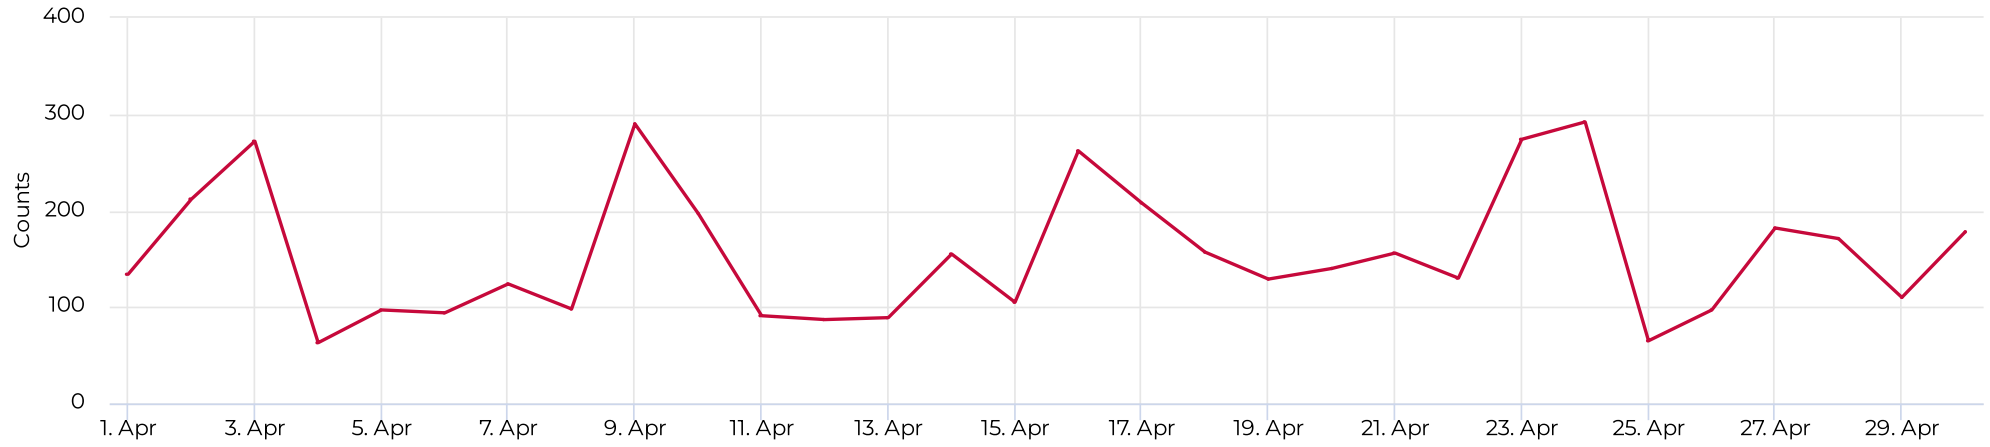

Brays at Spur 5

April 1, 2022 → April 30, 2022

Daily traffic

Distribution

Brays at Spur 5

April 1, 2022 → April 30, 2022

Daily Data (Pedestrian)

Pedestrian Profile (Daily)

Brays at Spur 5

April 1, 2022 → April 30, 2022

Pedestrian - Weekday Profile (Hourly)

08/01/2022 → 08/31/2022

Pedestrian - Weekend Profile (Hourly)

08/01/2022 → 08/31/2022

Brays at Spur 5

April 1, 2022 → April 30, 2022

Cyclist Total (Daily)

Cyclist Profile (Daily)

Brays at Spur 5

April 1, 2022 → April 30, 2022

Cyclist - Weekday Profile (Hourly)

08/01/2022 → 08/31/2022

Cyclist - Weekend Profile (Hourly)

08/01/2022 → 08/31/2022