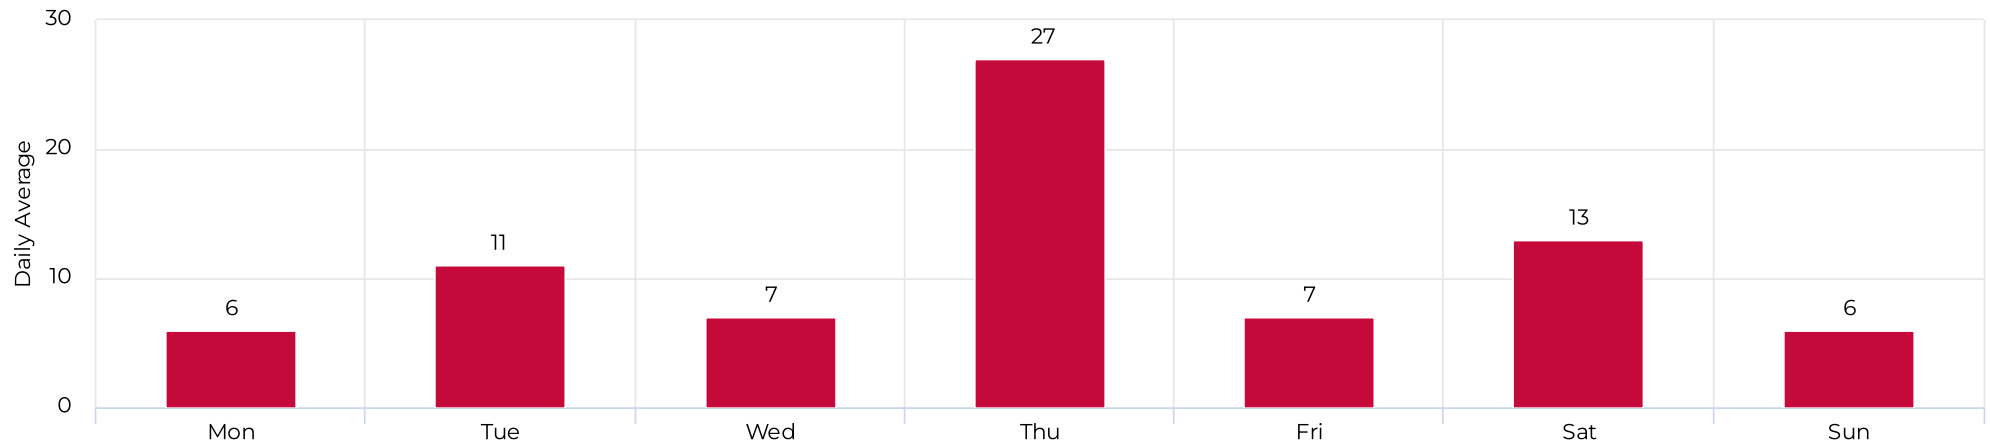

Brays at Spur 5

April 1, 2022 → April 30, 2022

Key Figures Summary

Site	Total ▼	Daily Average	Peak Day	Peak Count
Brays at Spur 5	4,982	166	Sat Apr 9, 2022	344
Brays at Spur 5 Cyclist	4,659	155	Sun Apr 24, 2022	292
Brays Bayou Trail at Wheeler/Spur 5 Cyclists Eastbound	2,774	92	Sun Apr 24, 2022	164
Brays Bayou Trail at Wheeler/Spur 5 Cyclists Westbound	1,885	63	Sat Apr 9, 2022	132
Brays at Spur 5 Pedestrian	323	11	Thu Apr 7, 2022	104
Brays Bayou Trail at Wheeler/Spur 5 Pedestrians Eastbound	323	11	Thu Apr 7, 2022	104
Brays Bayou Trail at Wheeler/Spur 5 Pedestrians Westbound	0	0	Fri Apr 1, 2022	0

Brays at Spur 5

April 1, 2022 → April 30, 2022

Daily traffic

Distribution

Brays at Spur 5

April 1, 2022 → April 30, 2022

Daily Data (Pedestrian)

Pedestrian Profile (Daily)

Brays at Spur 5

April 1, 2022 → April 30, 2022

Pedestrian - Weekday Profile (Hourly)

08/01/2022 → 08/31/2022

Pedestrian - Weekend Profile (Hourly)

08/01/2022 → 08/31/2022

Brays at Spur 5

April 1, 2022 → April 30, 2022