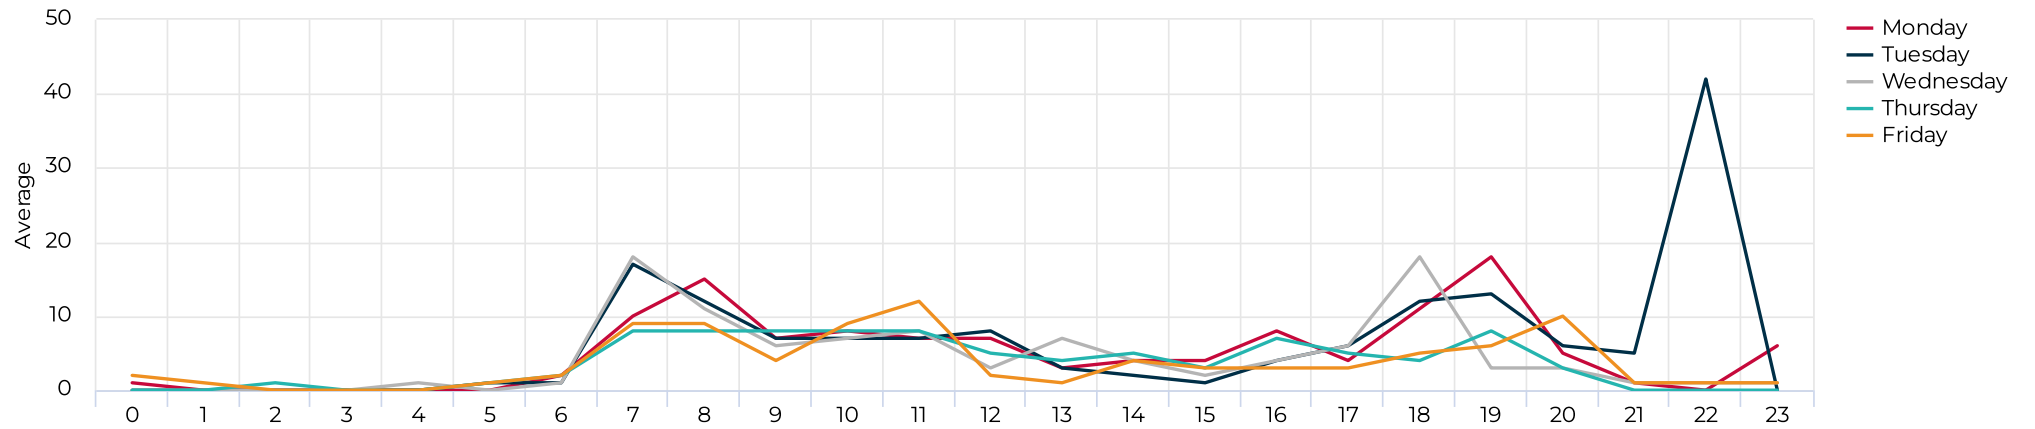

Brays at Spur 5

April 1, 2022 → April 30, 2022

Pedestrian - Weekday Profile (Hourly)

08/01/2022 → 08/31/2022

Pedestrian - Weekend Profile (Hourly)

08/01/2022 → 08/31/2022

Brays at Spur 5

April 1, 2022 → April 30, 2022

Cyclist Total (Daily)

Cyclist Profile (Daily)

Brays at Spur 5

April 1, 2022 → April 30, 2022

Cyclist - Weekday Profile (Hourly)

08/01/2022 → 08/31/2022

Cyclist - Weekend Profile (Hourly)

08/01/2022 → 08/31/2022