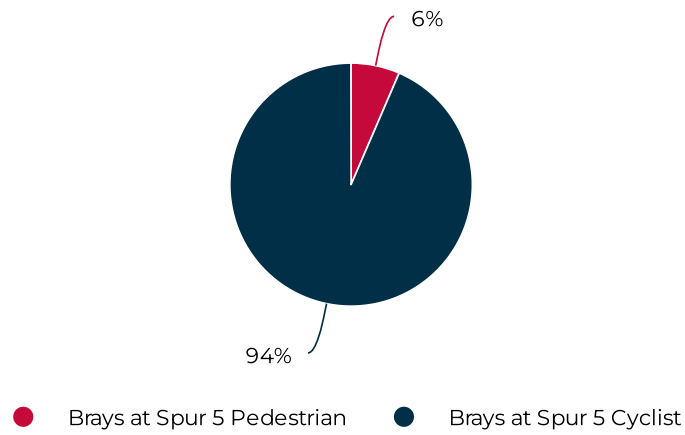

Brays at Spur 5

April 1, 2022 → April 30, 2022

Key Figures Summary

Site	Total ▼	Daily Average	Peak Day	Peak Count
Brays at Spur 5	4,982	166	Sat Apr 9, 2022	344
Brays at Spur 5 Cyclist	4,659	155	Sun Apr 24, 2022	292
Brays Bayou Trail at Wheeler/Spur 5 Cyclists Eastbound	2,774	92	Sun Apr 24, 2022	164
Brays Bayou Trail at Wheeler/Spur 5 Cyclists Westbound	1,885	63	Sat Apr 9, 2022	132
Brays at Spur 5 Pedestrian	323	11	Thu Apr 7, 2022	104
Brays Bayou Trail at Wheeler/Spur 5 Pedestrians Eastbound	323	11	Thu Apr 7, 2022	104
Brays Bayou Trail at Wheeler/Spur 5 Pedestrians Westbound	0	0	Fri Apr 1, 2022	0

Brays at Spur 5

April 1, 2022 → April 30, 2022

Daily traffic

Distribution

Brays at Spur 5

April 1, 2022 → April 30, 2022

Daily Data (Pedestrian)

Pedestrian Profile (Daily)