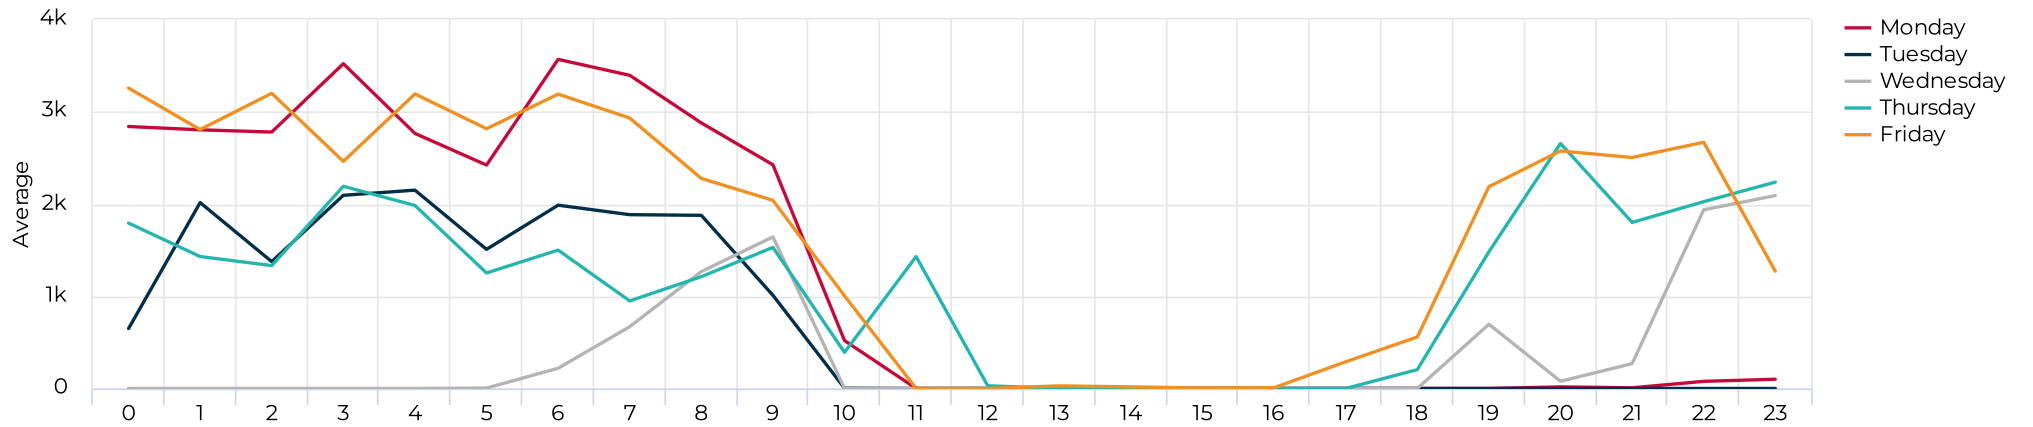

Brays at Spur 5

April 1, 2022 → April 30, 2022

Key Figures Summary

Site	Total ▼	Daily Average	Peak Day	Peak Count
Brays at Spur 5	4,982	166	Sat Apr 9, 2022	344
Brays at Spur 5 Cyclist	4,659	155	Sun Apr 24, 2022	292
Brays Bayou Trail at Wheeler/Spur 5 Cyclists Eastbound	2,774	92	Sun Apr 24, 2022	164
Brays Bayou Trail at Wheeler/Spur 5 Cyclists Westbound	1,885	63	Sat Apr 9, 2022	132
Brays at Spur 5 Pedestrian	323	11	Thu Apr 7, 2022	104
Brays Bayou Trail at Wheeler/Spur 5 Pedestrians Eastbound	323	11	Thu Apr 7, 2022	104
Brays Bayou Trail at Wheeler/Spur 5 Pedestrians Westbound	0	0	Fri Apr 1, 2022	0

Brays at Spur 5

April 1, 2022 → April 30, 2022

Daily traffic

Distribution

Brays at Spur 5

April 1, 2022 → April 30, 2022

Daily Data (Pedestrian)

Pedestrian Profile (Daily)

Brays at Spur 5

April 1, 2022 → April 30, 2022

Pedestrian - Weekday Profile (Hourly)

08/01/2022 → 08/31/2022

Pedestrian - Weekend Profile (Hourly)

08/01/2022 → 08/31/2022

Brays at Spur 5

April 1, 2022 → April 30, 2022

Cyclist Total (Daily)

Cyclist Profile (Daily)

Brays at Spur 5

April 1, 2022 → April 30, 2022

Cyclist - Weekday Profile (Hourly)

08/01/2022 → 08/31/2022

Cyclist - Weekend Profile (Hourly)

08/01/2022 → 08/31/2022