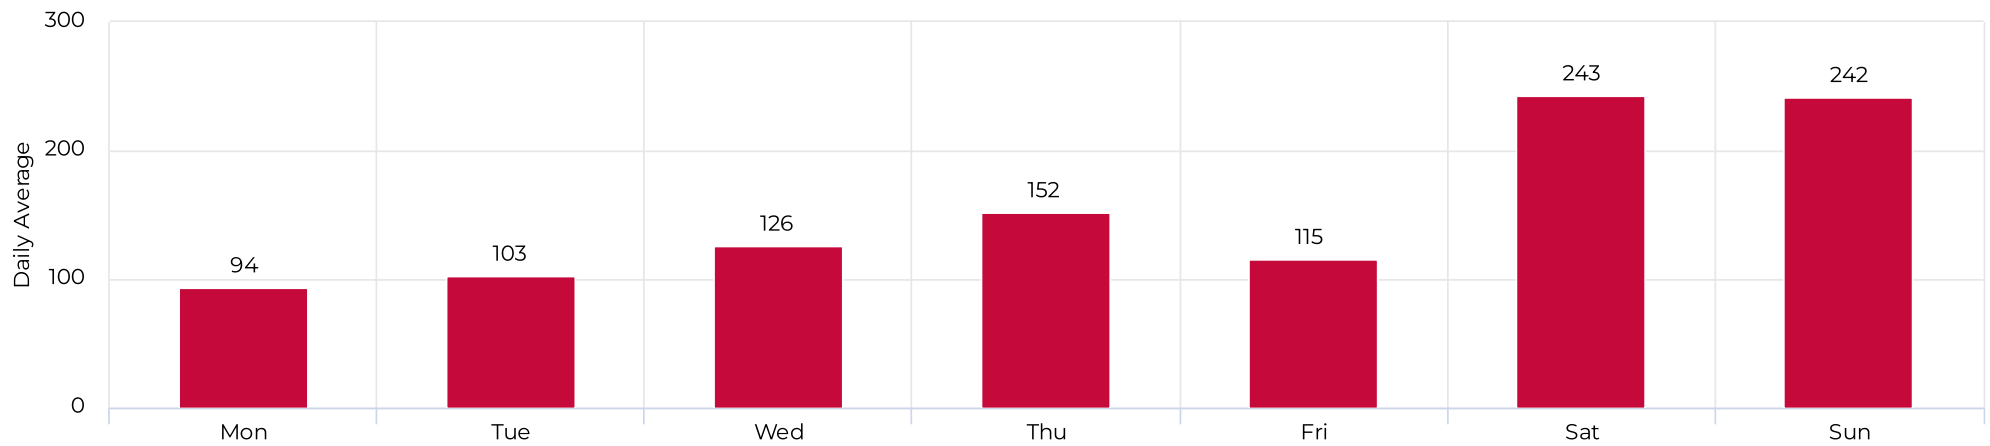

Brays at Spur 5

April 1, 2022 → April 30, 2022

Daily traffic

Distribution

Brays at Spur 5

April 1, 2022 → April 30, 2022

Daily Data (Pedestrian)

Pedestrian Profile (Daily)

Brays at Spur 5

April 1, 2022 → April 30, 2022

Pedestrian - Weekday Profile (Hourly)

08/01/2022 → 08/31/2022

Pedestrian - Weekend Profile (Hourly)

08/01/2022 → 08/31/2022

Brays at Spur 5

April 1, 2022 → April 30, 2022

Cyclist Total (Daily)

Cyclist Profile (Daily)

Brays at Spur 5

April 1, 2022 → April 30, 2022

Cyclist - Weekday Profile (Hourly)

08/01/2022 → 08/31/2022

Cyclist - Weekend Profile (Hourly)

08/01/2022 → 08/31/2022