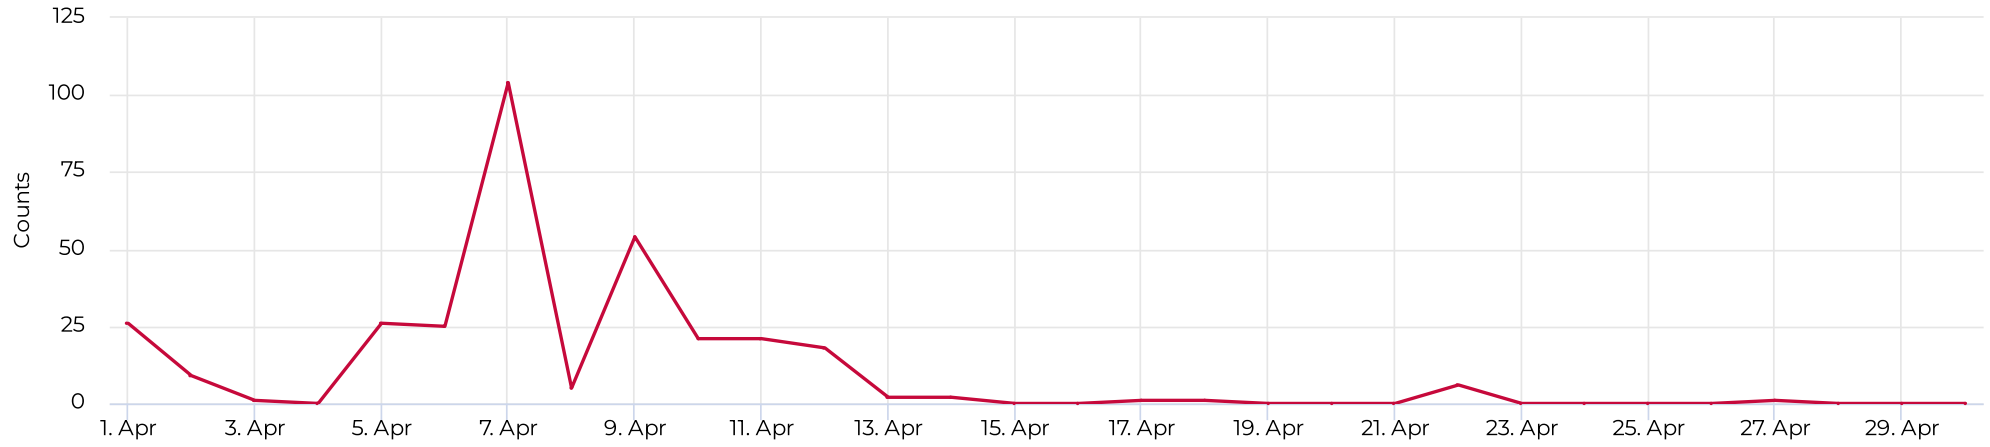

Brays at Spur 5

April 1, 2022 → April 30, 2022

Key Figures Summary

Site	Total ▼	Daily Average	Peak Day	Peak Count
Brays at Spur 5	4,982	166	Sat Apr 9, 2022	344
Brays at Spur 5 Cyclist	4,659	155	Sun Apr 24, 2022	292
Brays Bayou Trail at Wheeler/Spur 5 Cyclists Eastbound	2,774	92	Sun Apr 24, 2022	164
Brays Bayou Trail at Wheeler/Spur 5 Cyclists Westbound	1,885	63	Sat Apr 9, 2022	132
Brays at Spur 5 Pedestrian	323	11	Thu Apr 7, 2022	104
Brays Bayou Trail at Wheeler/Spur 5 Pedestrians Eastbound	323	11	Thu Apr 7, 2022	104
Brays Bayou Trail at Wheeler/Spur 5 Pedestrians Westbound	0	0	Fri Apr 1, 2022	0

Brays at Spur 5

April 1, 2022 → April 30, 2022

Daily traffic

Distribution

Brays at Spur 5

April 1, 2022 → April 30, 2022

Daily Data (Pedestrian)

Pedestrian Profile (Daily)

Brays at Spur 5

April 1, 2022 → April 30, 2022

Pedestrian - Weekday Profile (Hourly)

08/01/2022 → 08/31/2022

Pedestrian - Weekend Profile (Hourly)

08/01/2022 → 08/31/2022

Brays at Spur 5

April 1, 2022 → April 30, 2022

Cyclist Total (Daily)

Cyclist Profile (Daily)

Brays at Spur 5

April 1, 2022 → April 30, 2022

Cyclist - Weekday Profile (Hourly)

08/01/2022 → 08/31/2022

Cyclist - Weekend Profile (Hourly)

08/01/2022 → 08/31/2022