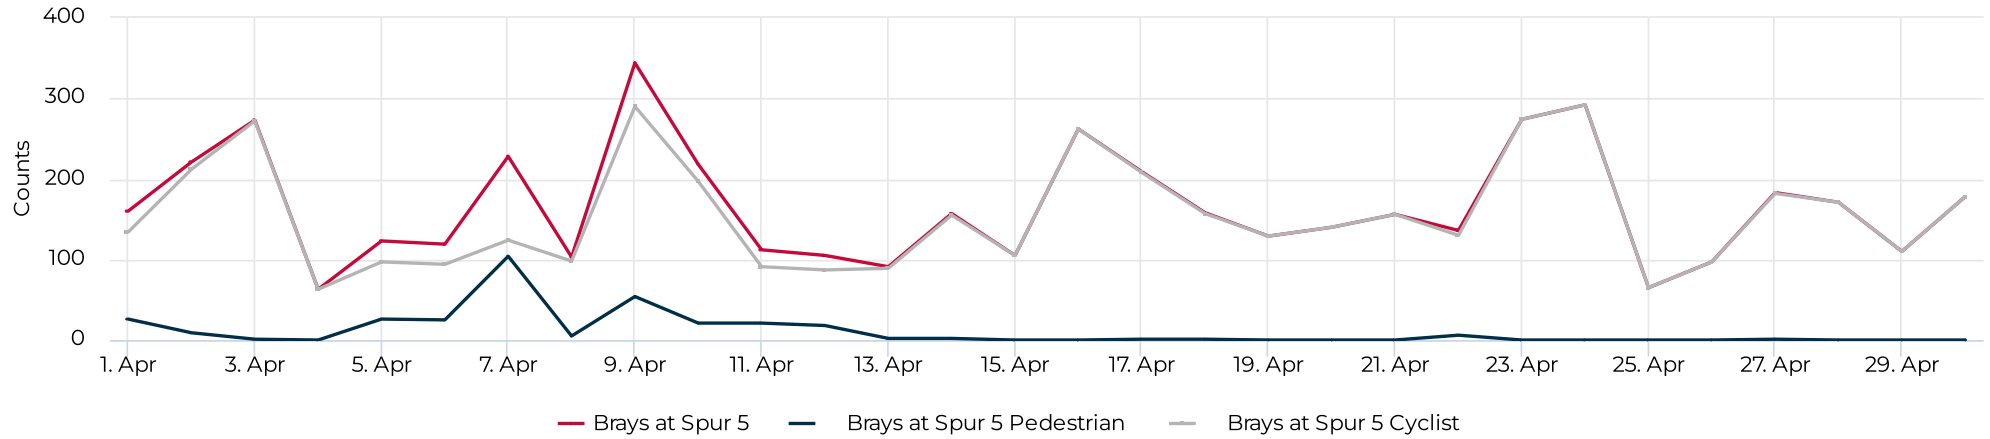

Brays Bayou Trail at Wheeler/Spur 5 April 2022 Report

Christopher Whaley, christopher.whaley@h-gac.com
05/01/2022

Brays at Spur 5

April 1, 2022 → April 30, 2022

Counting Sites Map

Monthly Updates:

A fix for the overcounting error was implemented on July 12th. We are continuing to monitor the counts at this location and will update these reports with any future developments.

Brays at Spur 5

April 1, 2022 → April 30, 2022

Key Figures Summary

Site	Total ▼	Daily Average	Peak Day	Peak Count
Brays at Spur 5	4,982	166	Sat Apr 9, 2022	344
Brays at Spur 5 Cyclist	4,659	155	Sun Apr 24, 2022	292
Brays Bayou Trail at Wheeler/Spur 5 Cyclists Eastbound	2,774	92	Sun Apr 24, 2022	164
Brays Bayou Trail at Wheeler/Spur 5 Cyclists Westbound	1,885	63	Sat Apr 9, 2022	132
Brays at Spur 5 Pedestrian	323	11	Thu Apr 7, 2022	104
Brays Bayou Trail at Wheeler/Spur 5 Pedestrians Eastbound	323	11	Thu Apr 7, 2022	104
Brays Bayou Trail at Wheeler/Spur 5 Pedestrians Westbound	0	0	Fri Apr 1, 2022	0

Brays at Spur 5

April 1, 2022 → April 30, 2022

Daily traffic

Distribution

Brays at Spur 5

April 1, 2022 → April 30, 2022

Daily Data (Pedestrian)

Pedestrian Profile (Daily)

Brays at Spur 5

April 1, 2022 → April 30, 2022

Pedestrian - Weekday Profile (Hourly)

08/01/2022 → 08/31/2022

Pedestrian - Weekend Profile (Hourly)

08/01/2022 → 08/31/2022

Brays at Spur 5

April 1, 2022 → April 30, 2022