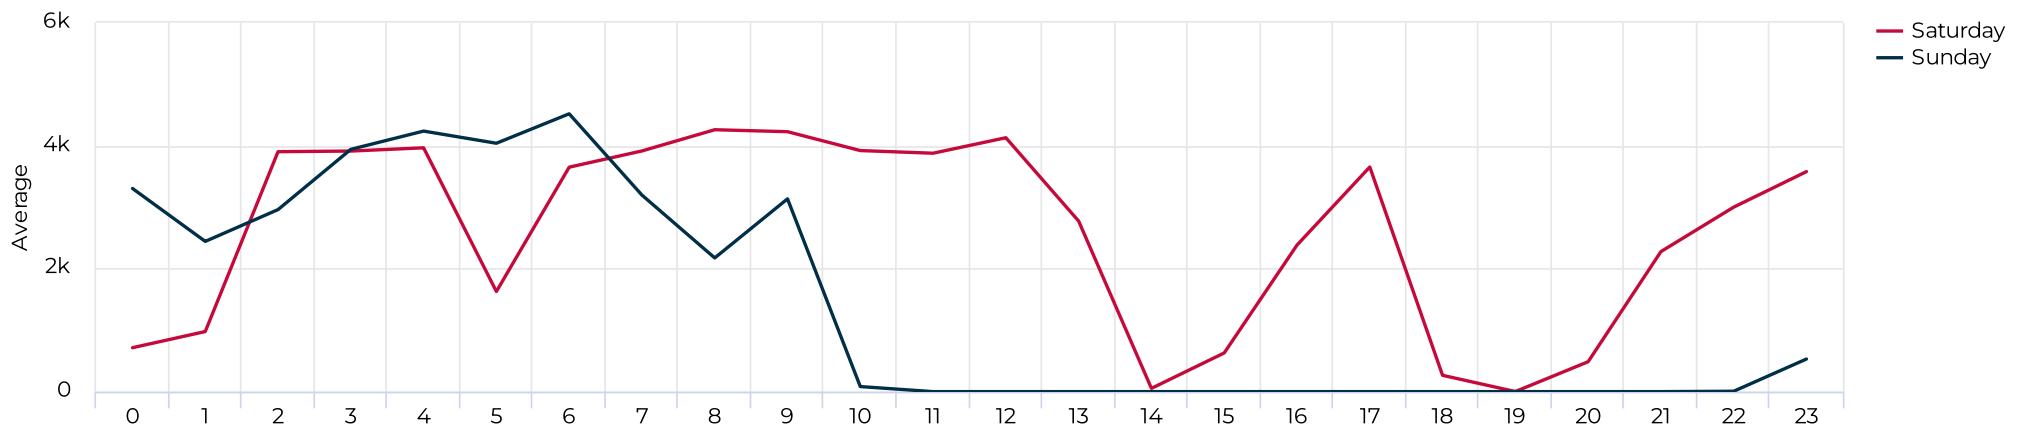

Brays at Spur 5

April 1, 2022 → April 30, 2022

Daily traffic

Distribution

Brays at Spur 5

April 1, 2022 → April 30, 2022

Daily Data (Pedestrian)

Pedestrian Profile (Daily)

Brays at Spur 5

April 1, 2022 → April 30, 2022

Pedestrian - Weekday Profile (Hourly)

08/01/2022 → 08/31/2022

Pedestrian - Weekend Profile (Hourly)

08/01/2022 → 08/31/2022

Brays at Spur 5

April 1, 2022 → April 30, 2022

Cyclist Total (Daily)

Cyclist Profile (Daily)

Brays at Spur 5

April 1, 2022 → April 30, 2022

Cyclist - Weekday Profile (Hourly)

08/01/2022 → 08/31/2022

Cyclist - Weekend Profile (Hourly)

08/01/2022 → 08/31/2022