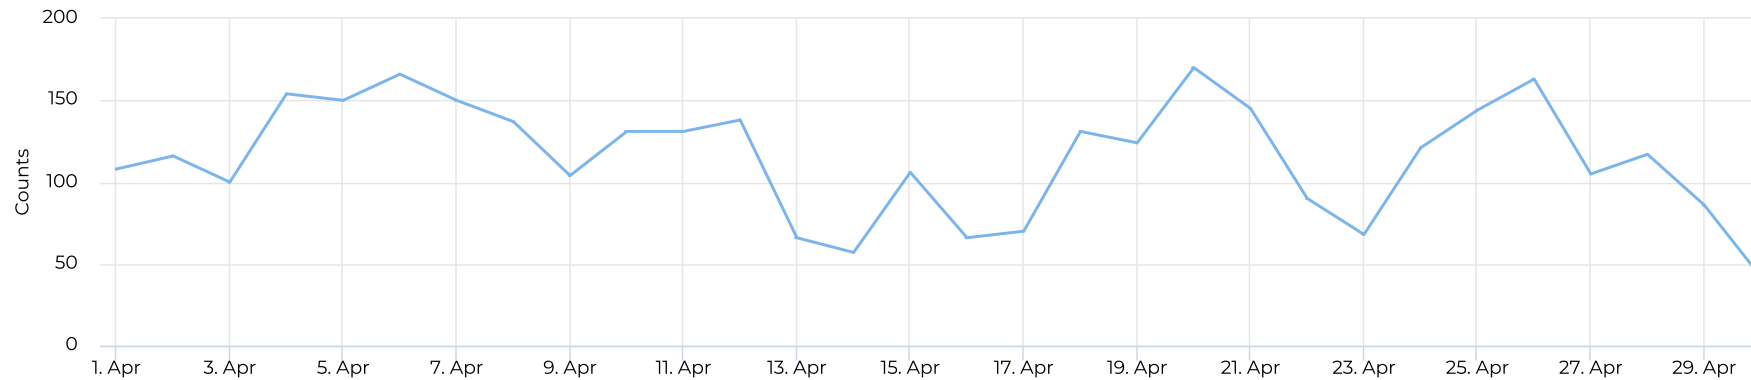

Columbia Tap at Blodgett

April 1, 2021 → April 30, 2021

Key Figures Summary

Site	Total	Average	Peak Count	Peak Period
Columbia Tap at Blodgett	8,848	295	501	Sun Apr 11, 2021
Columbia Tap at Blodgett Cyclist	5,392	180	370	Sun Apr 11, 2021
Columbia Tap at Blodgett Pedestrian	3,456	115	170	Tue Apr 20, 2021
Blodgett at Ennis TSU Columbia Tap Cyclists Northbound	2,828	94	204	Sun Apr 11, 2021
Blodgett at Ennis TSU Columbia Tap Cyclists Southbound	2,564	85	182	Sat Apr 10, 2021
Blodgett at Ennis TSU Columbia Tap Pedestrians Northbound	1,779	59	88	Tue Apr 20, 2021
Blodgett at Ennis TSU Columbia Tap Pedestrians Southbound	1,677	56	88	Tue Apr 6, 2021

Columbia Tap at Blodgett

April 1, 2021 → April 30, 2021

Time Series

Distribution

Columbia Tap at Blodgett

April 1, 2021 → April 30, 2021

Daily Data (Pedestrian)

Pedestrian Profile (Daily)

Columbia Tap at Blodgett

April 1, 2021 → April 30, 2021

Pedestrian - Weekday Profile (Hourly)

04/01/2021 → 04/30/2021

Pedestrian - Weekend Profile (Hourly)

04/01/2021 → 04/30/2021

Columbia Tap at Blodgett

April 1, 2021 → April 30, 2021

Cyclist Total (Daily)

Cyclist Profile (Daily)

Columbia Tap at Blodgett

April 1, 2021 → April 30, 2021

Cyclist - Weekday Profile (Hourly)

04/01/2021 → 04/30/2021

Cyclist - Weekend Profile (Hourly)

04/01/2021 → 04/30/2021