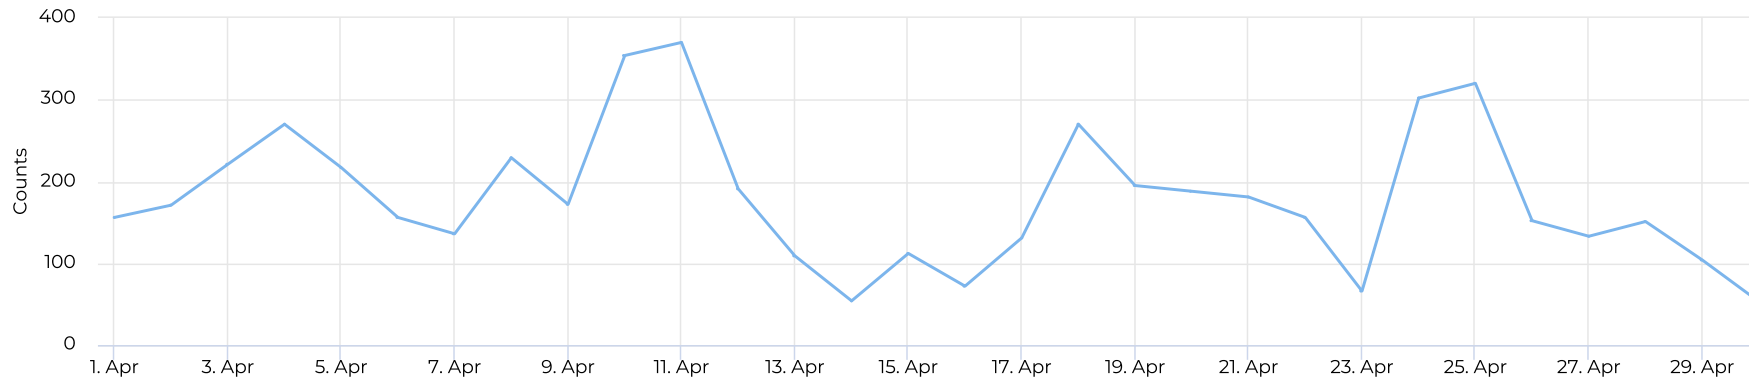

Columbia Tap at Blodgett

April 1, 2021 → April 30, 2021

Time Series

Distribution

Columbia Tap at Blodgett

April 1, 2021 → April 30, 2021

Daily Data (Pedestrian)

Pedestrian Profile (Daily)

Columbia Tap at Blodgett

April 1, 2021 → April 30, 2021

Pedestrian - Weekday Profile (Hourly)

04/01/2021 → 04/30/2021

Pedestrian - Weekend Profile (Hourly)

04/01/2021 → 04/30/2021

Columbia Tap at Blodgett

April 1, 2021 → April 30, 2021

Cyclist Total (Daily)

Cyclist Profile (Daily)

Columbia Tap at Blodgett

April 1, 2021 → April 30, 2021

Cyclist - Weekday Profile (Hourly)

04/01/2021 → 04/30/2021

Cyclist - Weekend Profile (Hourly)

04/01/2021 → 04/30/2021