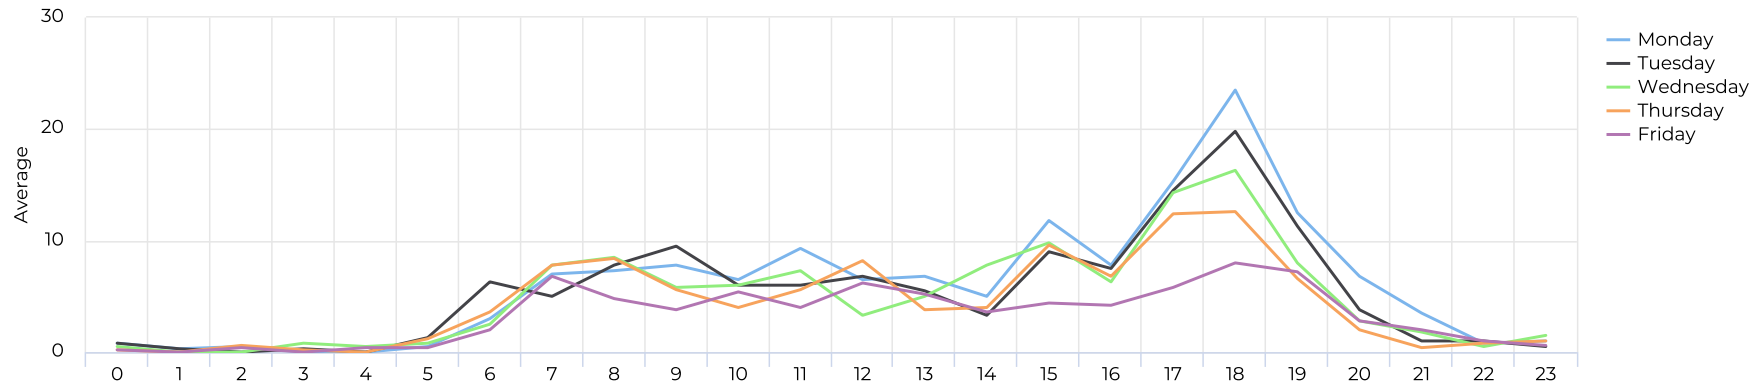

Columbia Tap at Blodgett

April 1, 2021 → April 30, 2021

Key Figures Summary

Site	Total	Average	Peak Count	Peak Period
Columbia Tap at Blodgett	8,848	295	501	Sun Apr 11, 2021
Columbia Tap at Blodgett Cyclist	5,392	180	370	Sun Apr 11, 2021
Columbia Tap at Blodgett Pedestrian	3,456	115	170	Tue Apr 20, 2021
Blodgett at Ennis TSU Columbia Tap Cyclists Northbound	2,828	94	204	Sun Apr 11, 2021
Blodgett at Ennis TSU Columbia Tap Cyclists Southbound	2,564	85	182	Sat Apr 10, 2021
Blodgett at Ennis TSU Columbia Tap Pedestrians Northbound	1,779	59	88	Tue Apr 20, 2021
Blodgett at Ennis TSU Columbia Tap Pedestrians Southbound	1,677	56	88	Tue Apr 6, 2021

Columbia Tap at Blodgett

April 1, 2021 → April 30, 2021

Time Series

Distribution

Columbia Tap at Blodgett

April 1, 2021 → April 30, 2021

Daily Data (Pedestrian)

Pedestrian Profile (Daily)

Columbia Tap at Blodgett

April 1, 2021 → April 30, 2021

Pedestrian - Weekday Profile (Hourly)

04/01/2021 → 04/30/2021

Pedestrian - Weekend Profile (Hourly)

04/01/2021 → 04/30/2021

Columbia Tap at Blodgett

April 1, 2021 → April 30, 2021

Cyclist Total (Daily)

Cyclist Profile (Daily)

Columbia Tap at Blodgett

April 1, 2021 → April 30, 2021

Cyclist - Weekday Profile (Hourly)

04/01/2021 → 04/30/2021

Cyclist - Weekend Profile (Hourly)

04/01/2021 → 04/30/2021