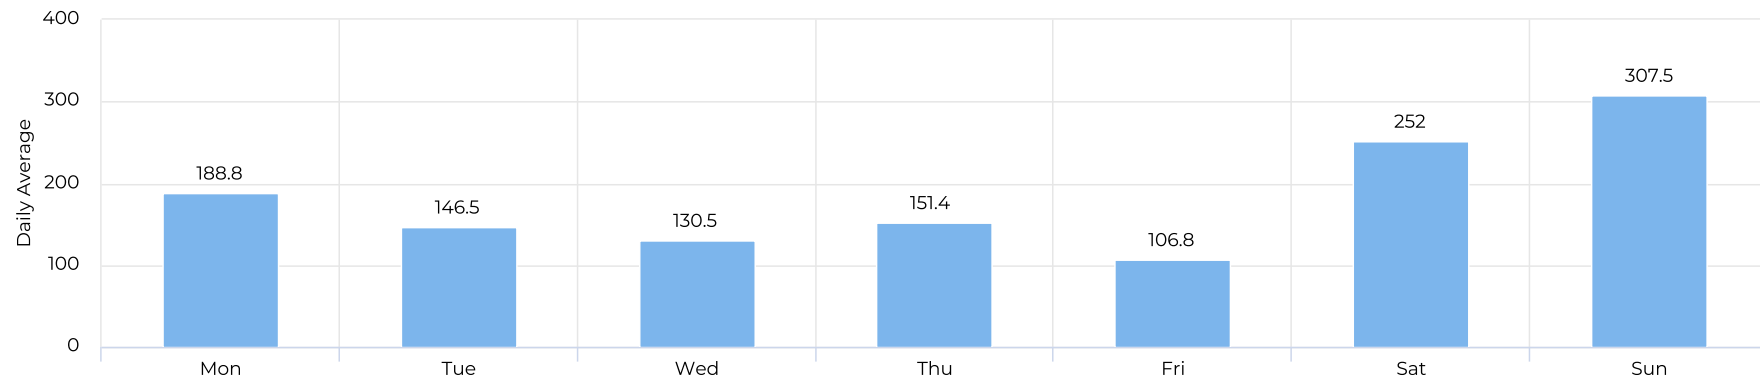

Columbia Tap at Blodgett

April 1, 2021 → April 30, 2021

Time Series

Distribution

Columbia Tap at Blodgett

April 1, 2021 → April 30, 2021

Daily Data (Pedestrian)

Pedestrian Profile (Daily)

Columbia Tap at Blodgett

April 1, 2021 → April 30, 2021

Pedestrian - Weekday Profile (Hourly)

04/01/2021 → 04/30/2021

Pedestrian - Weekend Profile (Hourly)

04/01/2021 → 04/30/2021

Columbia Tap at Blodgett

April 1, 2021 → April 30, 2021

Cyclist Total (Daily)

Cyclist Profile (Daily)

Columbia Tap at Blodgett

April 1, 2021 → April 30, 2021

Cyclist - Weekday Profile (Hourly)

04/01/2021 → 04/30/2021

Cyclist - Weekend Profile (Hourly)

04/01/2021 → 04/30/2021