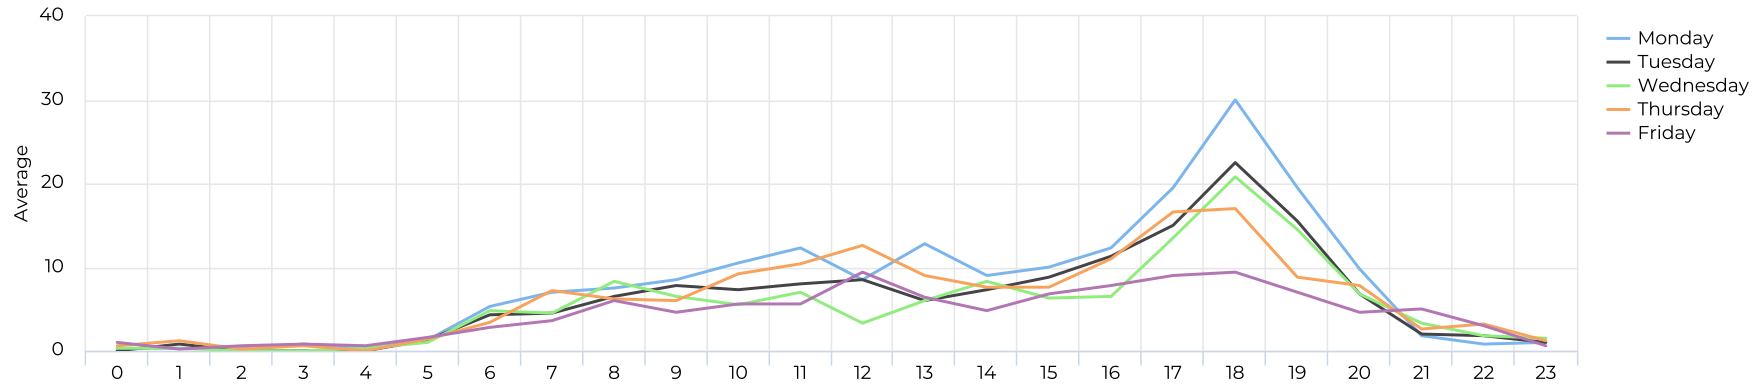

Columbia Tap at Blodgett

April 1, 2021 → April 30, 2021

Time Series

Distribution

Columbia Tap at Blodgett

April 1, 2021 → April 30, 2021

Daily Data (Pedestrian)

Pedestrian Profile (Daily)

Columbia Tap at Blodgett

April 1, 2021 → April 30, 2021

Pedestrian - Weekday Profile (Hourly)

04/01/2021 → 04/30/2021

Pedestrian - Weekend Profile (Hourly)

04/01/2021 → 04/30/2021

Columbia Tap at Blodgett

April 1, 2021 → April 30, 2021

Cyclist Total (Daily)

Cyclist Profile (Daily)

Columbia Tap at Blodgett

April 1, 2021 → April 30, 2021

Cyclist - Weekday Profile (Hourly)

04/01/2021 → 04/30/2021

Cyclist - Weekend Profile (Hourly)

04/01/2021 → 04/30/2021