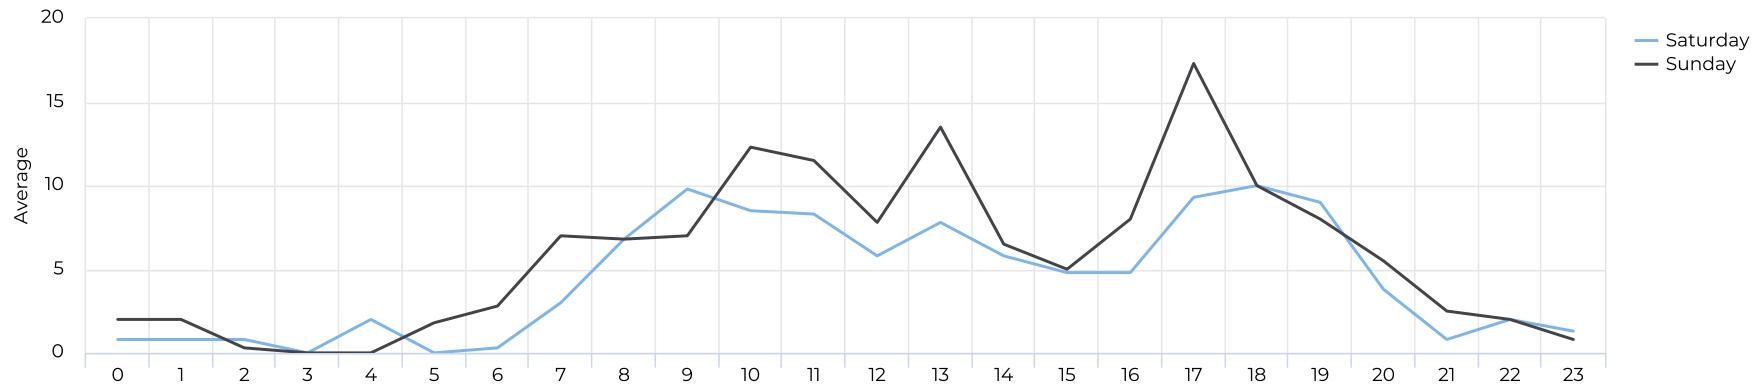

Columbia Tap at Blodgett

April 1, 2021 → April 30, 2021

Time Series

Distribution

Columbia Tap at Blodgett

April 1, 2021 → April 30, 2021

Daily Data (Pedestrian)

Pedestrian Profile (Daily)

Columbia Tap at Blodgett

April 1, 2021 → April 30, 2021

Pedestrian - Weekday Profile (Hourly)

04/01/2021 → 04/30/2021

Pedestrian - Weekend Profile (Hourly)

04/01/2021 → 04/30/2021

Columbia Tap at Blodgett

April 1, 2021 → April 30, 2021

Cyclist Total (Daily)

Cyclist Profile (Daily)

Columbia Tap at Blodgett

April 1, 2021 → April 30, 2021

Cyclist - Weekday Profile (Hourly)

04/01/2021 → 04/30/2021

Cyclist - Weekend Profile (Hourly)

04/01/2021 → 04/30/2021