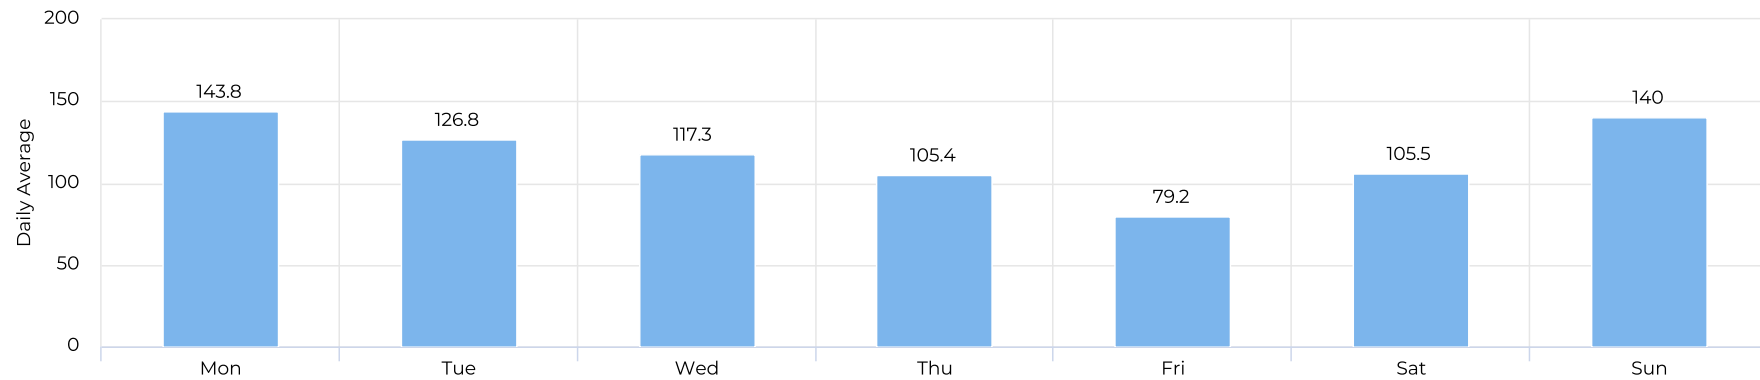

Columbia Tap at Blodgett

April 1, 2021 → April 30, 2021

Key Figures Summary

Site	Total	Average	Peak Count	Peak Period
Columbia Tap at Blodgett	8,848	295	501	Sun Apr 11, 2021
Columbia Tap at Blodgett Cyclist	5,392	180	370	Sun Apr 11, 2021
Columbia Tap at Blodgett Pedestrian	3,456	115	170	Tue Apr 20, 2021
Blodgett at Ennis TSU Columbia Tap Cyclists Northbound	2,828	94	204	Sun Apr 11, 2021
Blodgett at Ennis TSU Columbia Tap Cyclists Southbound	2,564	85	182	Sat Apr 10, 2021
Blodgett at Ennis TSU Columbia Tap Pedestrians Northbound	1,779	59	88	Tue Apr 20, 2021
Blodgett at Ennis TSU Columbia Tap Pedestrians Southbound	1,677	56	88	Tue Apr 6, 2021

Columbia Tap at Blodgett

April 1, 2021 → April 30, 2021

Time Series

Distribution

Columbia Tap at Blodgett

April 1, 2021 → April 30, 2021

Daily Data (Pedestrian)

Pedestrian Profile (Daily)

Columbia Tap at Blodgett

April 1, 2021 → April 30, 2021

Pedestrian - Weekday Profile (Hourly)

04/01/2021 → 04/30/2021

Pedestrian - Weekend Profile (Hourly)

04/01/2021 → 04/30/2021

Columbia Tap at Blodgett

April 1, 2021 → April 30, 2021

Cyclist Total (Daily)

Cyclist Profile (Daily)

Columbia Tap at Blodgett

April 1, 2021 → April 30, 2021

Cyclist - Weekday Profile (Hourly)

04/01/2021 → 04/30/2021

Cyclist - Weekend Profile (Hourly)

04/01/2021 → 04/30/2021