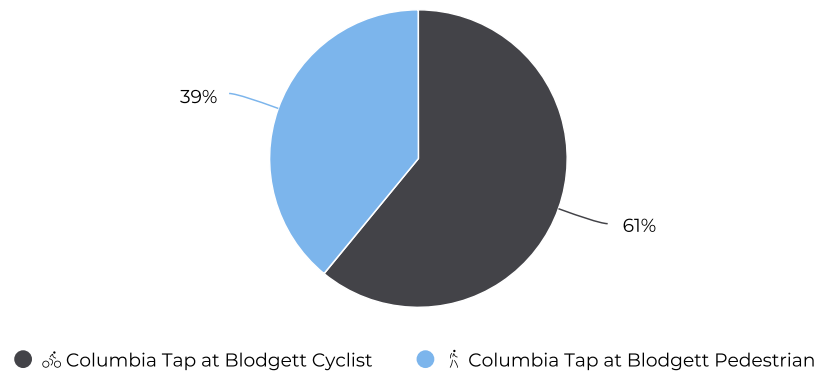

Columbia Tap at Blodgett

April 1, 2021 → April 30, 2021

Key Figures Summary

Site	Total	Average	Peak Count	Peak Period
Columbia Tap at Blodgett	8,848	295	501	Sun Apr 11, 2021
Columbia Tap at Blodgett Cyclist	5,392	180	370	Sun Apr 11, 2021
Columbia Tap at Blodgett Pedestrian	3,456	115	170	Tue Apr 20, 2021
Blodgett at Ennis TSU Columbia Tap Cyclists Northbound	2,828	94	204	Sun Apr 11, 2021
Blodgett at Ennis TSU Columbia Tap Cyclists Southbound	2,564	85	182	Sat Apr 10, 2021
Blodgett at Ennis TSU Columbia Tap Pedestrians Northbound	1,779	59	88	Tue Apr 20, 2021
Blodgett at Ennis TSU Columbia Tap Pedestrians Southbound	1,677	56	88	Tue Apr 6, 2021

Columbia Tap at Blodgett

April 1, 2021 → April 30, 2021

Time Series

Distribution

Columbia Tap at Blodgett

April 1, 2021 → April 30, 2021

Daily Data (Pedestrian)

Pedestrian Profile (Daily)

Columbia Tap at Blodgett

April 1, 2021 → April 30, 2021

Pedestrian - Weekday Profile (Hourly)

04/01/2021 → 04/30/2021

Pedestrian - Weekend Profile (Hourly)

04/01/2021 → 04/30/2021

Columbia Tap at Blodgett

April 1, 2021 → April 30, 2021

Cyclist Total (Daily)

Cyclist Profile (Daily)

Columbia Tap at Blodgett

April 1, 2021 → April 30, 2021

Cyclist - Weekday Profile (Hourly)

04/01/2021 → 04/30/2021

Cyclist - Weekend Profile (Hourly)

04/01/2021 → 04/30/2021