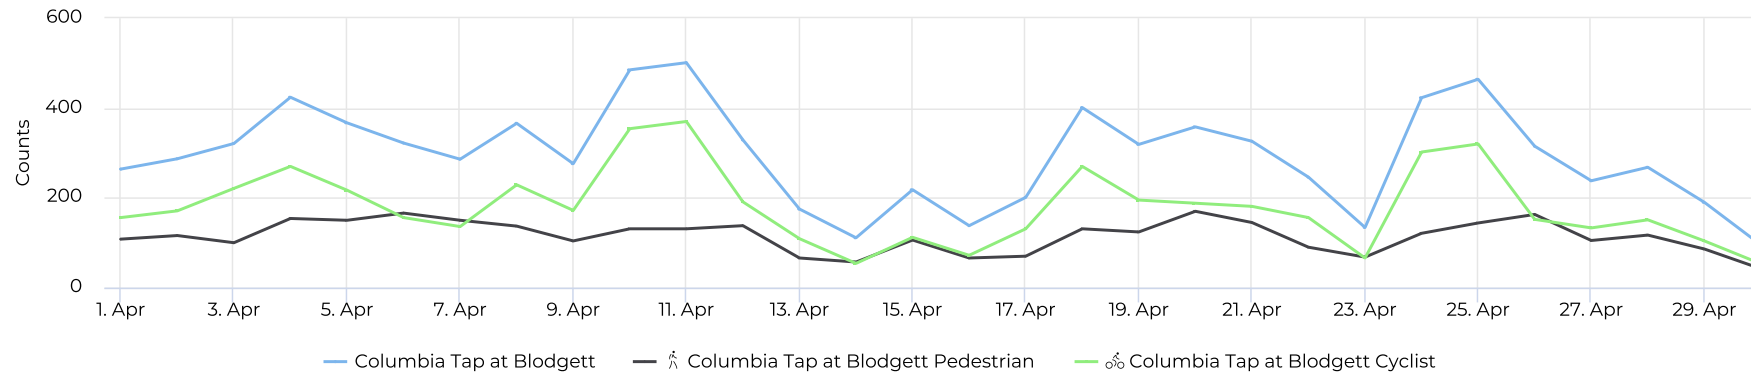

Columbia Tap Trail at Blodgett April 2021 Report

Christopher Whaley

05/01/2021

Columbia Tap at Blodgett

April 1, 2021 → April 30, 2021

Counting Sites Map

Monthly Updates:

N/A

Columbia Tap at Blodgett

April 1, 2021 → April 30, 2021

Key Figures Summary

Site	Total	Average	Peak Count	Peak Period
Columbia Tap at Blodgett	8,848	295	501	Sun Apr 11, 2021
Columbia Tap at Blodgett Cyclist	5,392	180	370	Sun Apr 11, 2021
Columbia Tap at Blodgett Pedestrian	3,456	115	170	Tue Apr 20, 2021
Blodgett at Ennis TSU Columbia Tap Cyclists Northbound	2,828	94	204	Sun Apr 11, 2021
Blodgett at Ennis TSU Columbia Tap Cyclists Southbound	2,564	85	182	Sat Apr 10, 2021
Blodgett at Ennis TSU Columbia Tap Pedestrians Northbound	1,779	59	88	Tue Apr 20, 2021
Blodgett at Ennis TSU Columbia Tap Pedestrians Southbound	1,677	56	88	Tue Apr 6, 2021

Columbia Tap at Blodgett

April 1, 2021 → April 30, 2021

Time Series

Distribution

Columbia Tap at Blodgett

April 1, 2021 → April 30, 2021

Daily Data (Pedestrian)

Pedestrian Profile (Daily)

Columbia Tap at Blodgett

April 1, 2021 → April 30, 2021

Pedestrian - Weekday Profile (Hourly)

04/01/2021 → 04/30/2021

Pedestrian - Weekend Profile (Hourly)

04/01/2021 → 04/30/2021

Columbia Tap at Blodgett

April 1, 2021 → April 30, 2021