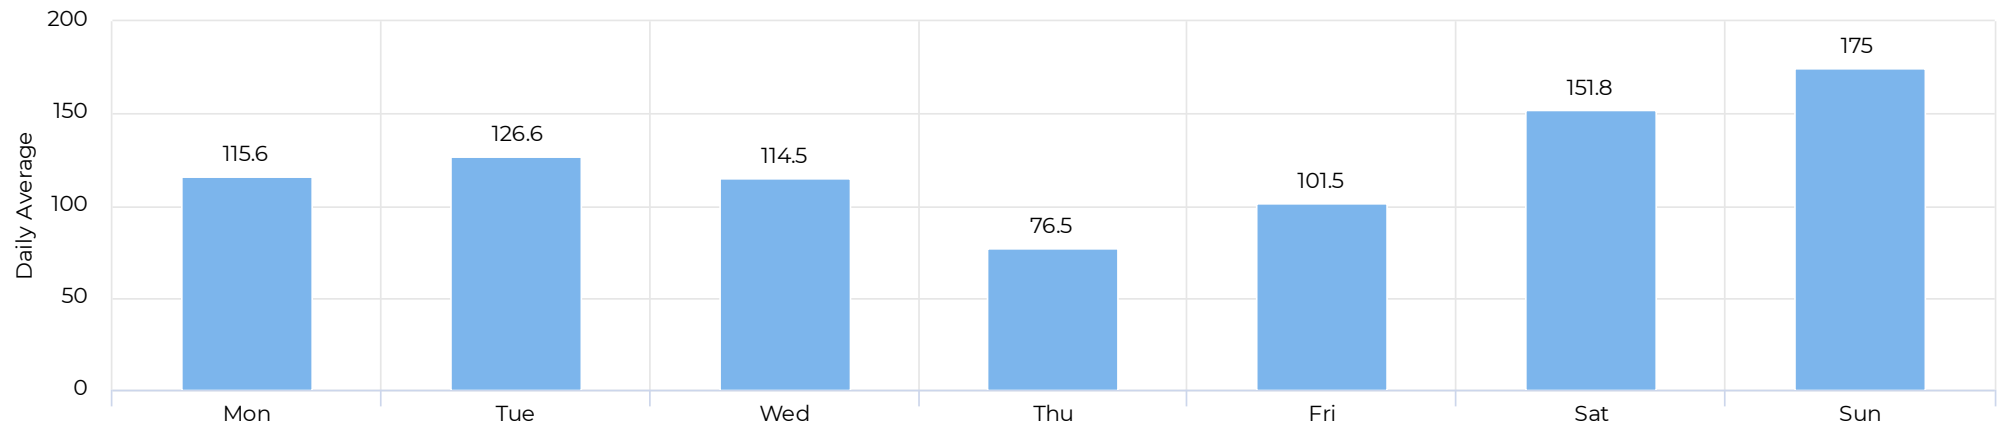

Columbia Tap at Blodgett

November 1, 2021 → November 30, 2021

Daily traffic

Distribution

Columbia Tap at Blodgett

November 1, 2021 → November 30, 2021

Daily Data (Pedestrian)

Pedestrian Profile (Daily)

Columbia Tap at Blodgett

November 1, 2021 → November 30, 2021

Pedestrian - Weekday Profile (Hourly)

11/01/2021 → 11/30/2021

Pedestrian - Weekend Profile (Hourly)

11/01/2021 → 11/30/2021

Columbia Tap at Blodgett

November 1, 2021 → November 30, 2021

Cyclist Total (Daily)

Cyclist Profile (Daily)

Columbia Tap at Blodgett

November 1, 2021 → November 30, 2021

Cyclist - Weekday Profile (Hourly)

11/01/2021 → 11/30/2021

Cyclist - Weekend Profile (Hourly)