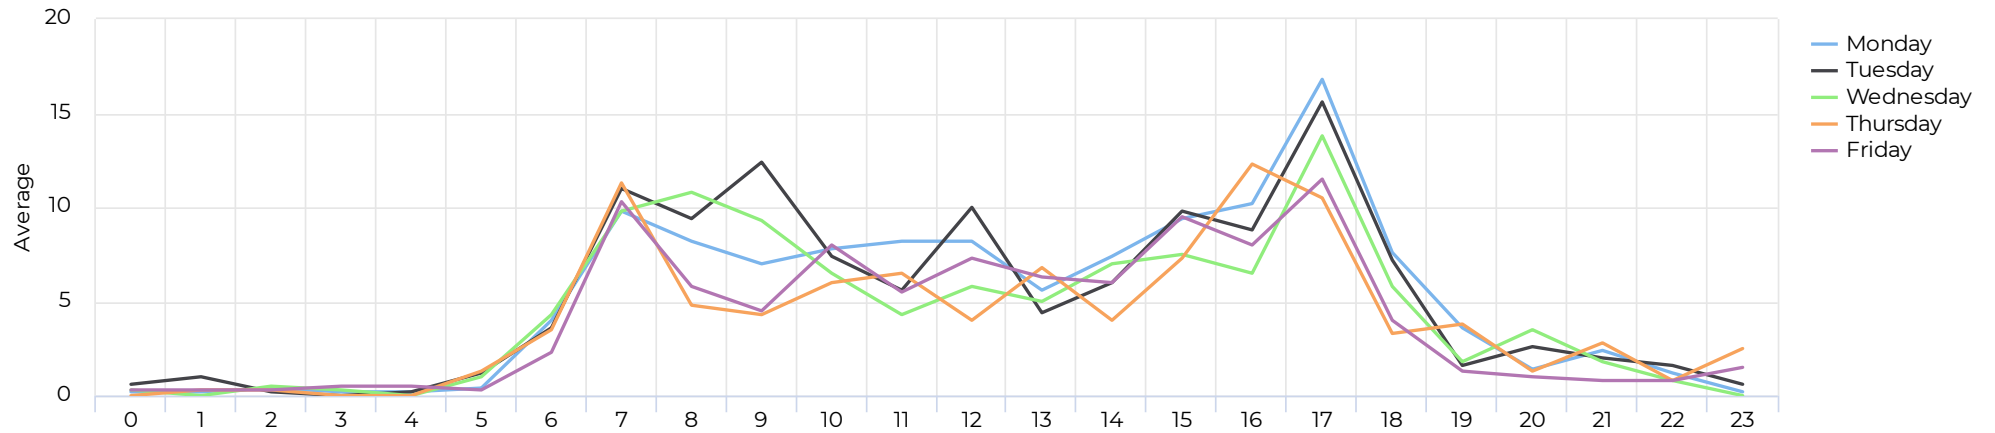

N/A

Columbia Tap at Blodgett

November 1, 2021 → November 30, 2021

Key Figures Summary

Site	Total	Average	Peak Count	Peak Period
Columbia Tap at Blodgett	6,841	228	351	Sun Nov 7, 2021
Columbia Tap at Blodgett Cyclist	3,688	123	235	Sun Nov 14, 2021
Columbia Tap at Blodgett Pedestrian	3,153	105	148	Tue Nov 16, 2021
Blodgett at Ennis TSU Columbia Tap Cyclists Northbound	1,850	62	117	Sun Nov 14, 2021
Blodgett at Ennis TSU Columbia Tap Cyclists Southbound	1,838	61	127	Sun Nov 7, 2021
Blodgett at Ennis TSU Columbia Tap Pedestrians Northbound	1,594	53	73	Tue Nov 16, 2021
Blodgett at Ennis TSU Columbia Tap Pedestrians Southbound	1,559	52	75	Tue Nov 16, 2021

Columbia Tap at Blodgett

November 1, 2021 → November 30, 2021

Daily traffic

Distribution

Columbia Tap at Blodgett

November 1, 2021 → November 30, 2021

Daily Data (Pedestrian)

Pedestrian Profile (Daily)

Columbia Tap at Blodgett

November 1, 2021 → November 30, 2021

Pedestrian - Weekday Profile (Hourly)

11/01/2021 → 11/30/2021

Pedestrian - Weekend Profile (Hourly)

11/01/2021 → 11/30/2021

Columbia Tap at Blodgett

November 1, 2021 → November 30, 2021

Cyclist Total (Daily)

Cyclist Profile (Daily)

Columbia Tap at Blodgett

November 1, 2021 → November 30, 2021

Cyclist - Weekday Profile (Hourly)

11/01/2021 → 11/30/2021

Cyclist - Weekend Profile (Hourly)