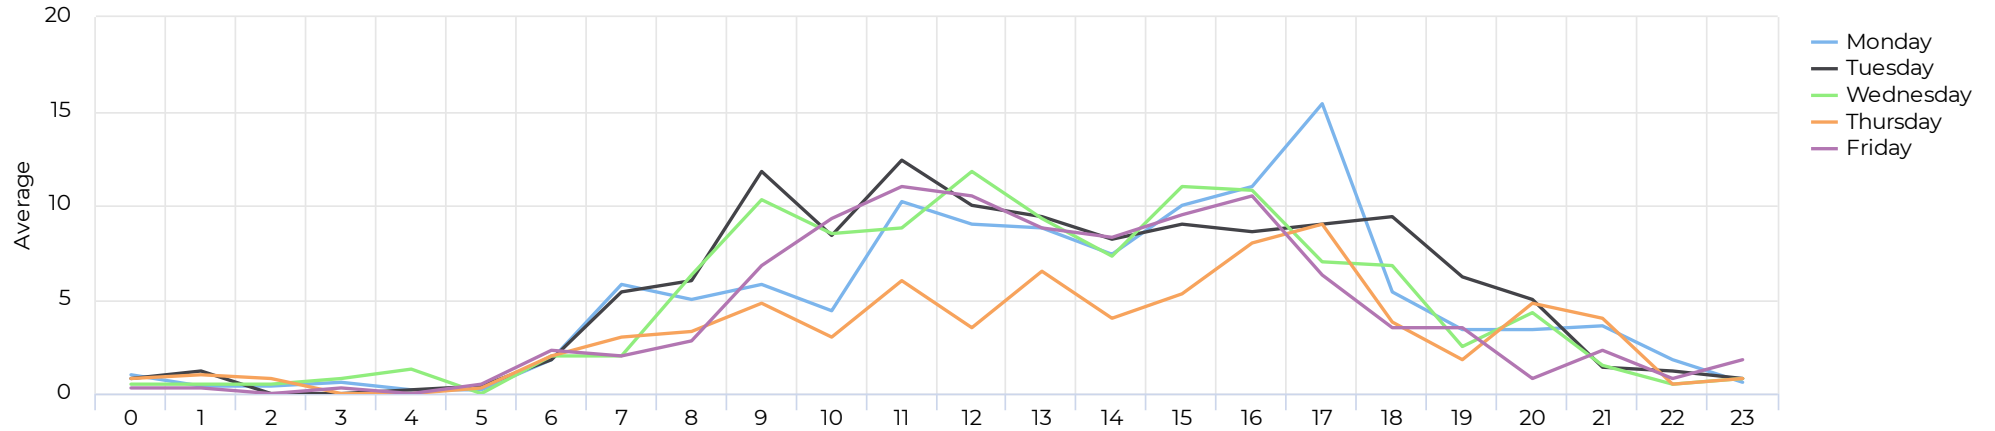

Columbia Tap at Blodgett

November 1, 2021 → November 30, 2021

Pedestrian - Weekday Profile (Hourly)

11/01/2021 → 11/30/2021

Pedestrian - Weekend Profile (Hourly)

11/01/2021 → 11/30/2021

Columbia Tap at Blodgett

November 1, 2021 → November 30, 2021

Cyclist Total (Daily)

Cyclist Profile (Daily)

Columbia Tap at Blodgett

November 1, 2021 → November 30, 2021

Cyclist - Weekday Profile (Hourly)

11/01/2021 → 11/30/2021

Cyclist - Weekend Profile (Hourly)