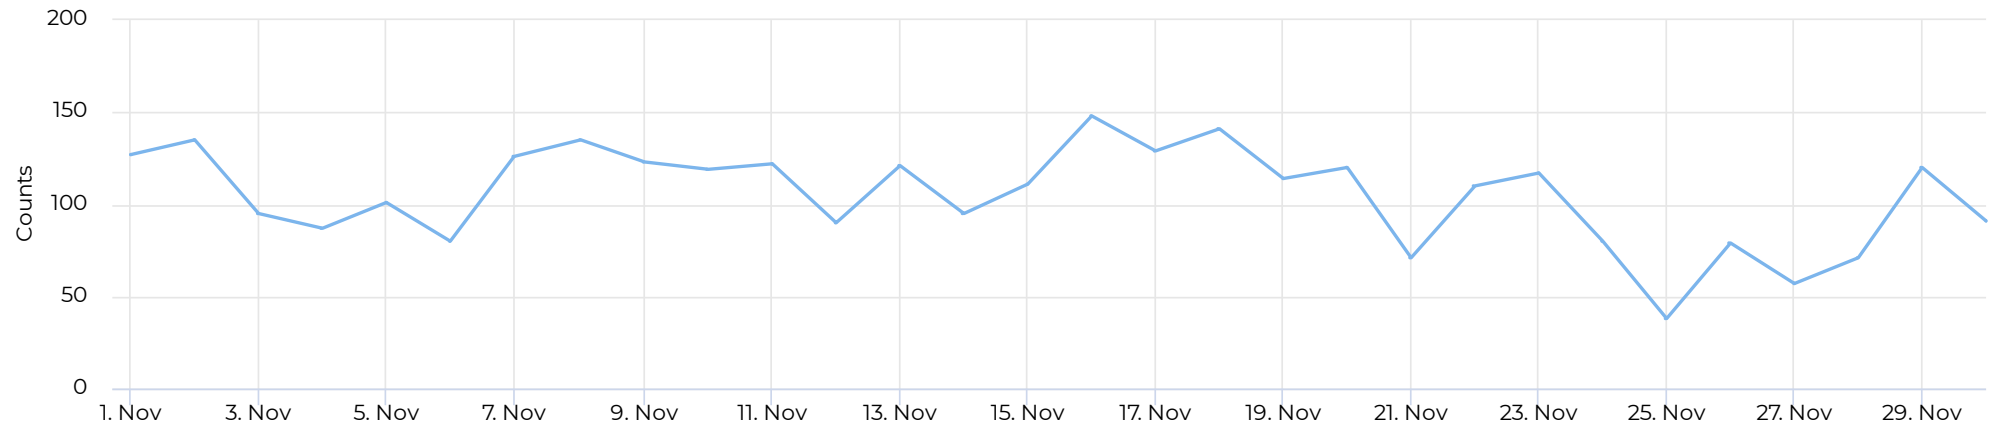

N/A

Columbia Tap at Blodgett

November 1, 2021 → November 30, 2021

Key Figures Summary

Site	Total	Average	Peak Count	Peak Period
Columbia Tap at Blodgett	6,841	228	351	Sun Nov 7, 2021
Columbia Tap at Blodgett Cyclist	3,688	123	235	Sun Nov 14, 2021
Columbia Tap at Blodgett Pedestrian	3,153	105	148	Tue Nov 16, 2021
Blodgett at Ennis TSU Columbia Tap Cyclists Northbound	1,850	62	117	Sun Nov 14, 2021
Blodgett at Ennis TSU Columbia Tap Cyclists Southbound	1,838	61	127	Sun Nov 7, 2021
Blodgett at Ennis TSU Columbia Tap Pedestrians Northbound	1,594	53	73	Tue Nov 16, 2021
Blodgett at Ennis TSU Columbia Tap Pedestrians Southbound	1,559	52	75	Tue Nov 16, 2021

Columbia Tap at Blodgett

November 1, 2021 → November 30, 2021

Daily traffic

Distribution

Columbia Tap at Blodgett

November 1, 2021 → November 30, 2021

Daily Data (Pedestrian)

Pedestrian Profile (Daily)

Columbia Tap at Blodgett

November 1, 2021 → November 30, 2021

Pedestrian - Weekday Profile (Hourly)

11/01/2021 → 11/30/2021

Pedestrian - Weekend Profile (Hourly)

11/01/2021 → 11/30/2021

Columbia Tap at Blodgett

November 1, 2021 → November 30, 2021

Cyclist Total (Daily)

Cyclist Profile (Daily)

Columbia Tap at Blodgett

November 1, 2021 → November 30, 2021

Cyclist - Weekday Profile (Hourly)

11/01/2021 → 11/30/2021

Cyclist - Weekend Profile (Hourly)