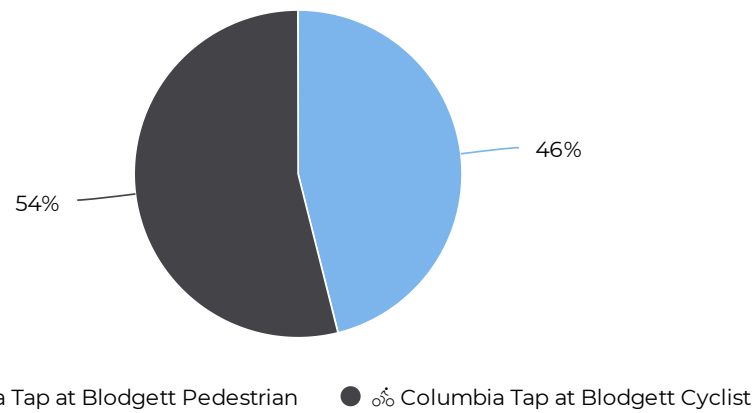

N/A

Columbia Tap at Blodgett

November 1, 2021 → November 30, 2021

Key Figures Summary

Site	Total	Average	Peak Count	Peak Period
Columbia Tap at Blodgett	6,841	228	351	Sun Nov 7, 2021
Columbia Tap at Blodgett Cyclist	3,688	123	235	Sun Nov 14, 2021
Columbia Tap at Blodgett Pedestrian	3,153	105	148	Tue Nov 16, 2021
Blodgett at Ennis TSU Columbia Tap Cyclists Northbound	1,850	62	117	Sun Nov 14, 2021
Blodgett at Ennis TSU Columbia Tap Cyclists Southbound	1,838	61	127	Sun Nov 7, 2021
Blodgett at Ennis TSU Columbia Tap Pedestrians Northbound	1,594	53	73	Tue Nov 16, 2021
Blodgett at Ennis TSU Columbia Tap Pedestrians Southbound	1,559	52	75	Tue Nov 16, 2021

Columbia Tap at Blodgett

November 1, 2021 → November 30, 2021

Daily traffic

Distribution

Columbia Tap at Blodgett

November 1, 2021 → November 30, 2021

Daily Data (Pedestrian)

Pedestrian Profile (Daily)

Columbia Tap at Blodgett

November 1, 2021 → November 30, 2021

Pedestrian - Weekday Profile (Hourly)

11/01/2021 → 11/30/2021

Pedestrian - Weekend Profile (Hourly)

11/01/2021 → 11/30/2021

Columbia Tap at Blodgett