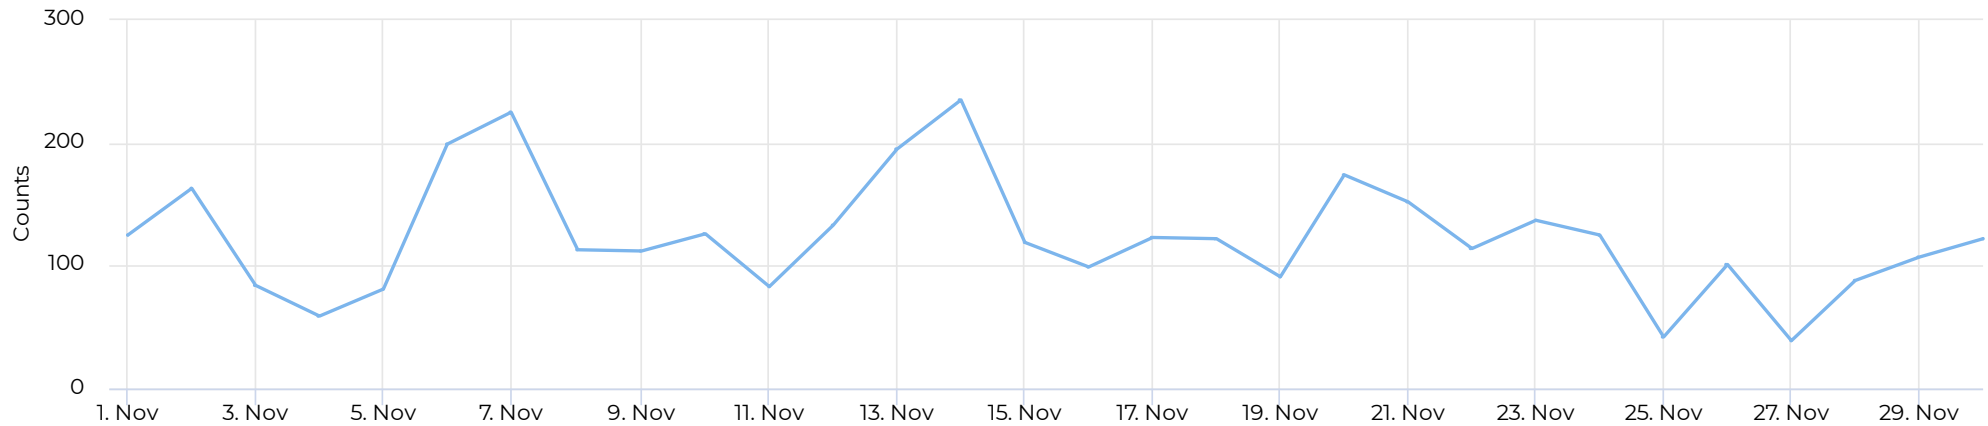

Columbia Tap at Blodgett

November 1, 2021 → November 30, 2021

Daily traffic

Distribution

Columbia Tap at Blodgett

November 1, 2021 → November 30, 2021

Daily Data (Pedestrian)

Pedestrian Profile (Daily)

Columbia Tap at Blodgett

November 1, 2021 → November 30, 2021

Pedestrian - Weekday Profile (Hourly)

11/01/2021 → 11/30/2021

Pedestrian - Weekend Profile (Hourly)

11/01/2021 → 11/30/2021

Columbia Tap at Blodgett

November 1, 2021 → November 30, 2021

Cyclist Total (Daily)

Cyclist Profile (Daily)

Columbia Tap at Blodgett

November 1, 2021 → November 30, 2021

Cyclist - Weekday Profile (Hourly)

11/01/2021 → 11/30/2021

Cyclist - Weekend Profile (Hourly)