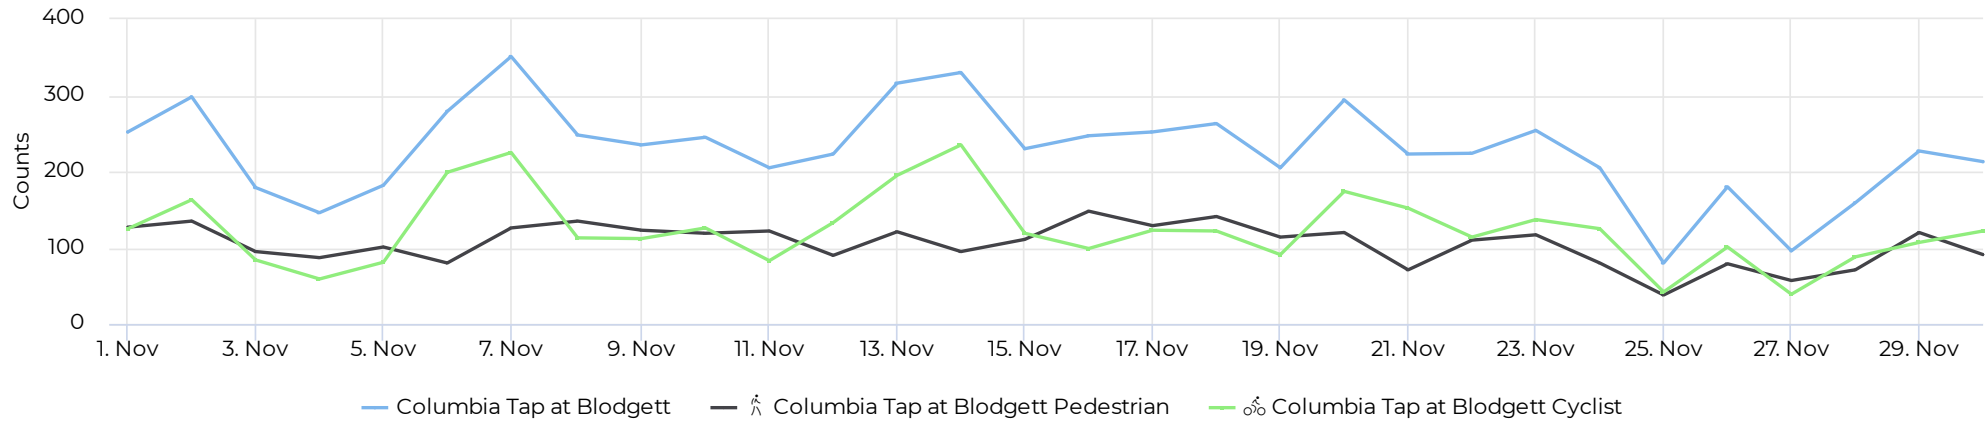

N/A

Columbia Tap at Blodgett

November 1, 2021 → November 30, 2021

Key Figures Summary

Site	Total	Average	Peak Count	Peak Period
Columbia Tap at Blodgett	6,841	228	351	Sun Nov 7, 2021
Columbia Tap at Blodgett Cyclist	3,688	123	235	Sun Nov 14, 2021
Columbia Tap at Blodgett Pedestrian	3,153	105	148	Tue Nov 16, 2021
Blodgett at Ennis TSU Columbia Tap Cyclists Northbound	1,850	62	117	Sun Nov 14, 2021
Blodgett at Ennis TSU Columbia Tap Cyclists Southbound	1,838	61	127	Sun Nov 7, 2021
Blodgett at Ennis TSU Columbia Tap Pedestrians Northbound	1,594	53	73	Tue Nov 16, 2021
Blodgett at Ennis TSU Columbia Tap Pedestrians Southbound	1,559	52	75	Tue Nov 16, 2021

Columbia Tap at Blodgett

November 1, 2021 → November 30, 2021

Daily traffic

Distribution

Columbia Tap at Blodgett

November 1, 2021 → November 30, 2021

Daily Data (Pedestrian)

Pedestrian Profile (Daily)

Columbia Tap at Blodgett

November 1, 2021 → November 30, 2021

Pedestrian - Weekday Profile (Hourly)

11/01/2021 → 11/30/2021

Pedestrian - Weekend Profile (Hourly)

11/01/2021 → 11/30/2021

Columbia Tap at Blodgett

November 1, 2021 → November 30, 2021

Cyclist Total (Daily)

Cyclist Profile (Daily)

Columbia Tap at Blodgett

November 1, 2021 → November 30, 2021

Cyclist - Weekday Profile (Hourly)

11/01/2021 → 11/30/2021

Cyclist - Weekend Profile (Hourly)