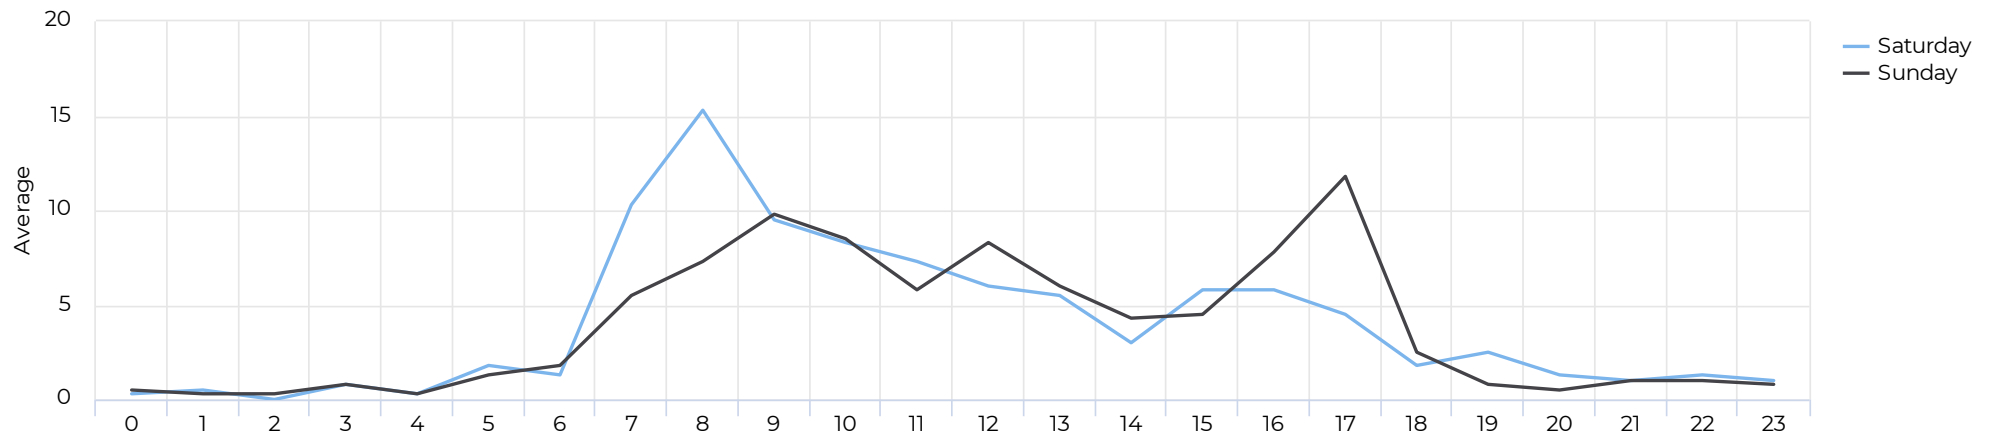

Columbia Tap at Blodgett

November 1, 2021 → November 30, 2021

Daily traffic

Distribution

Columbia Tap at Blodgett

November 1, 2021 → November 30, 2021

Daily Data (Pedestrian)

Pedestrian Profile (Daily)

Columbia Tap at Blodgett

November 1, 2021 → November 30, 2021

Pedestrian - Weekday Profile (Hourly)

11/01/2021 → 11/30/2021

Pedestrian - Weekend Profile (Hourly)

11/01/2021 → 11/30/2021

Columbia Tap at Blodgett

November 1, 2021 → November 30, 2021

Cyclist Total (Daily)

Cyclist Profile (Daily)

Columbia Tap at Blodgett

November 1, 2021 → November 30, 2021

Cyclist - Weekday Profile (Hourly)

11/01/2021 → 11/30/2021

Cyclist - Weekend Profile (Hourly)