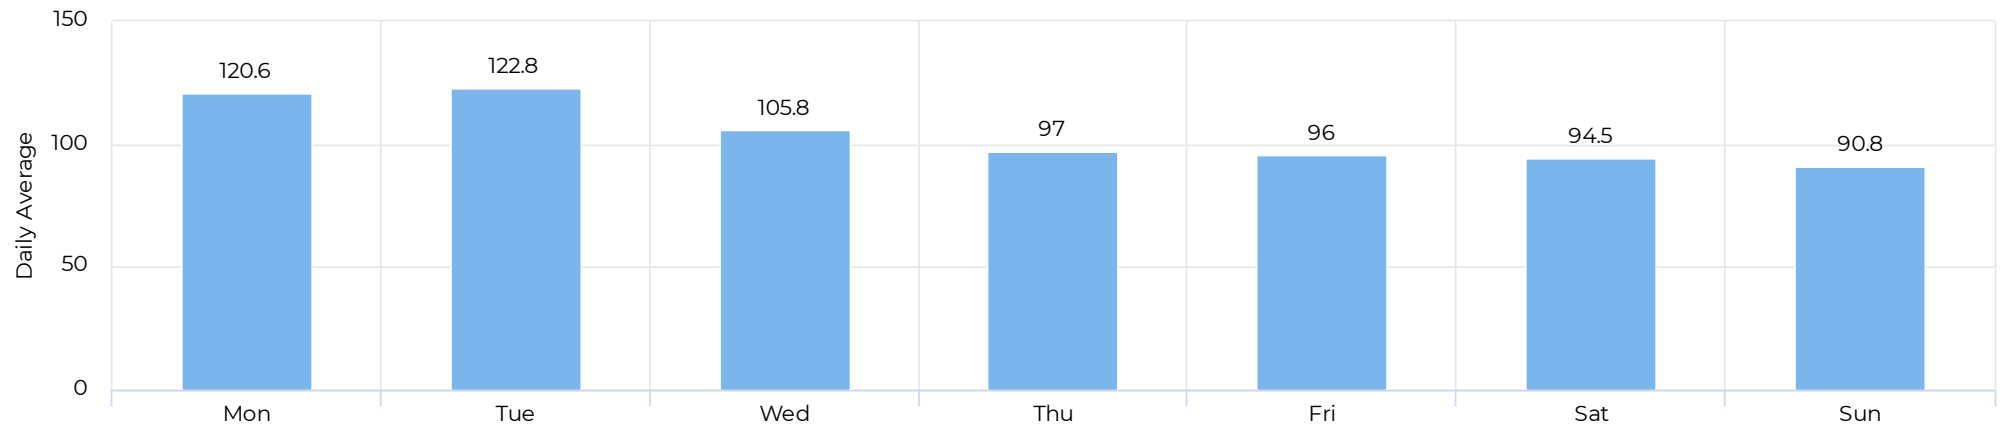

Columbia Tap at Blodgett

November 1, 2021 → November 30, 2021

Daily traffic

Distribution

Columbia Tap at Blodgett

November 1, 2021 → November 30, 2021

Daily Data (Pedestrian)

Pedestrian Profile (Daily)

Columbia Tap at Blodgett

November 1, 2021 → November 30, 2021

Pedestrian - Weekday Profile (Hourly)

11/01/2021 → 11/30/2021

Pedestrian - Weekend Profile (Hourly)

11/01/2021 → 11/30/2021

Columbia Tap at Blodgett

November 1, 2021 → November 30, 2021

Cyclist Total (Daily)

Cyclist Profile (Daily)

Columbia Tap at Blodgett

November 1, 2021 → November 30, 2021

Cyclist - Weekday Profile (Hourly)

11/01/2021 → 11/30/2021

Cyclist - Weekend Profile (Hourly)