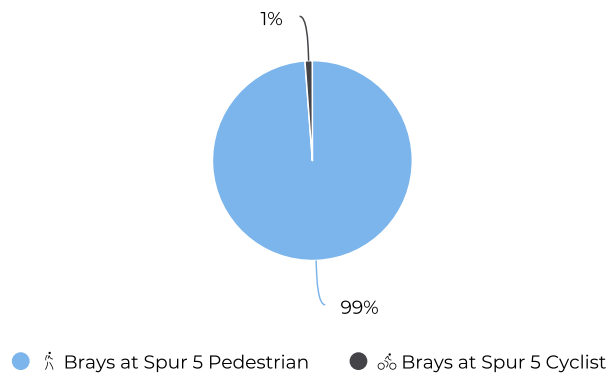

Distribution