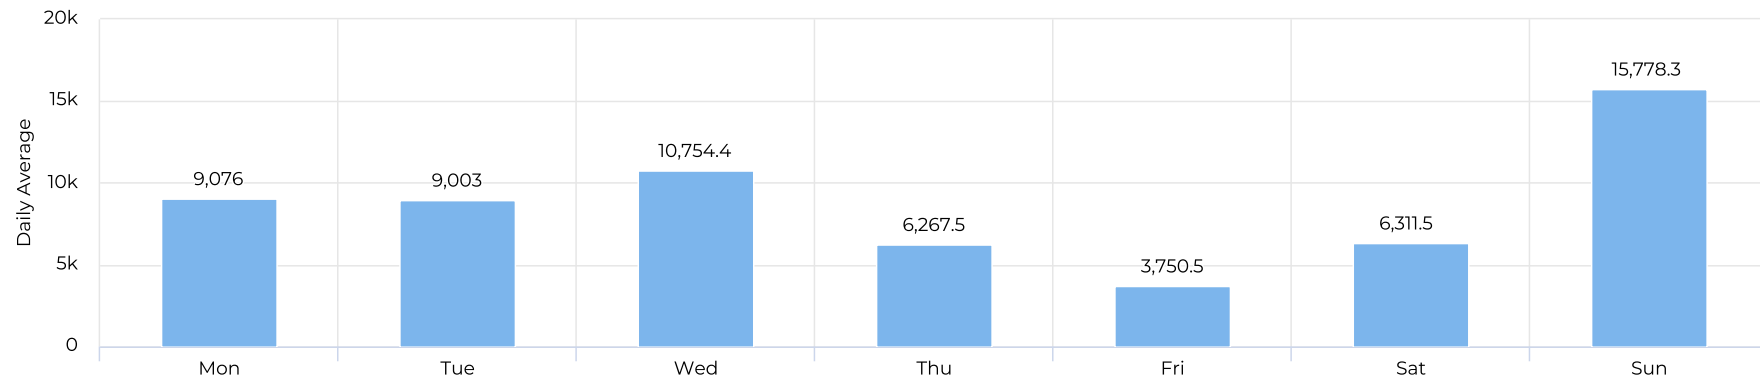

Pedestrian Profile (Daily)