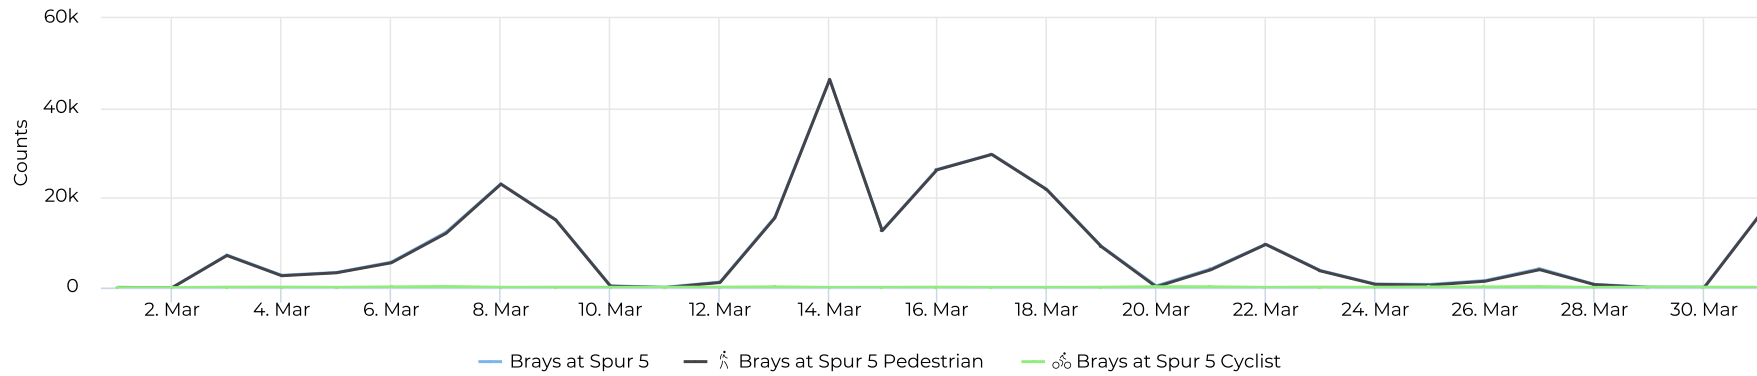

Brays at Spur 5

March 1, 2021 → March 31, 2021

Time Series