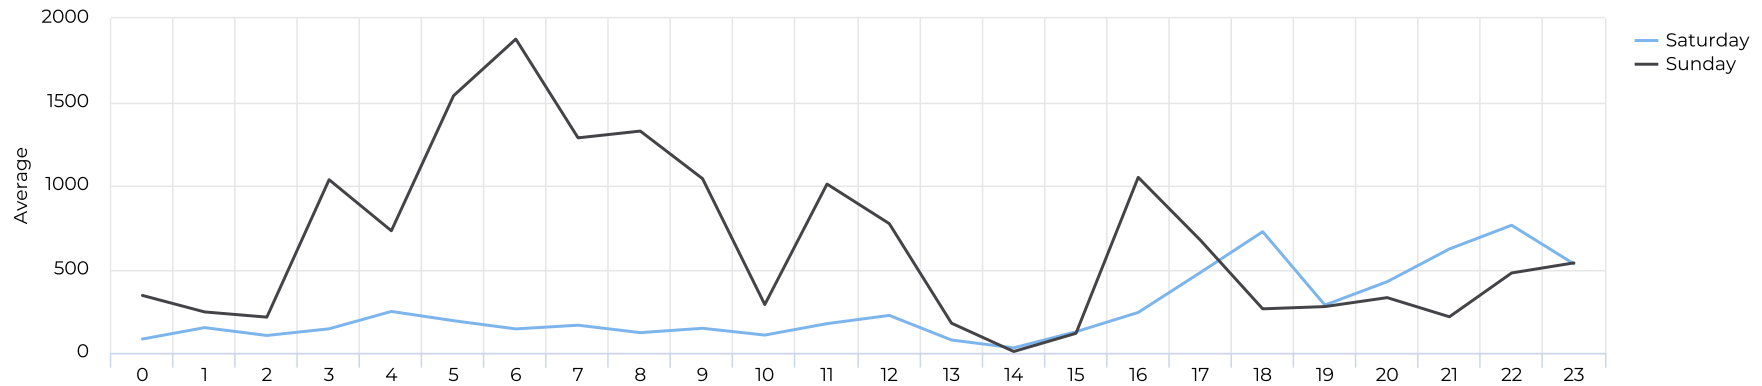

Pedestrian - Weekend Profile (Hourly)

03/01/2021 → 03/31/2021