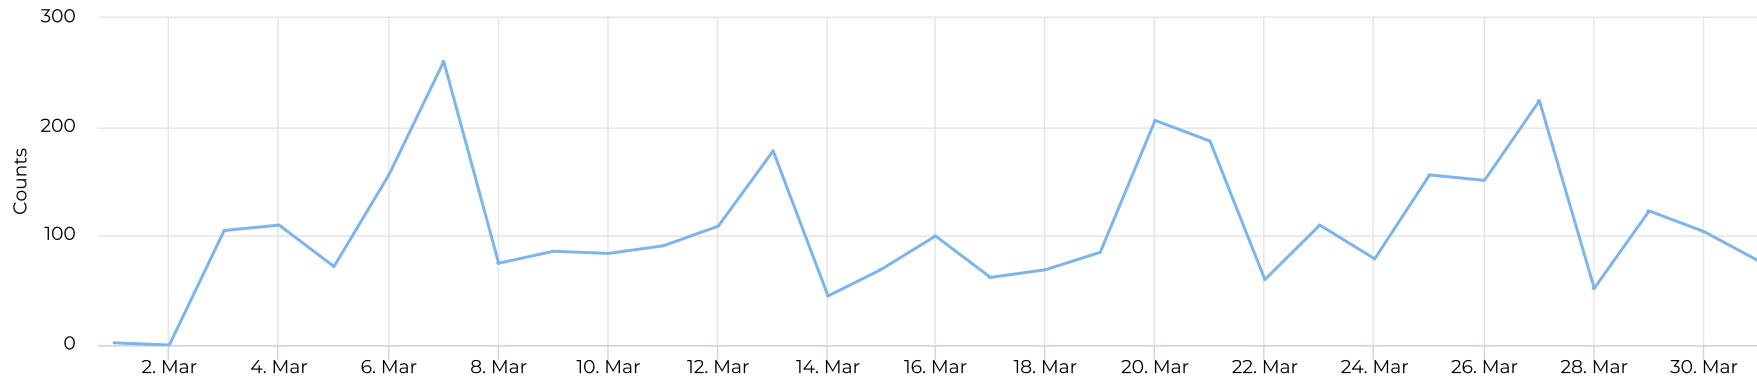

Brays at Spur 5

March 1, 2021 → March 31, 2021

Cyclist Total (Daily)