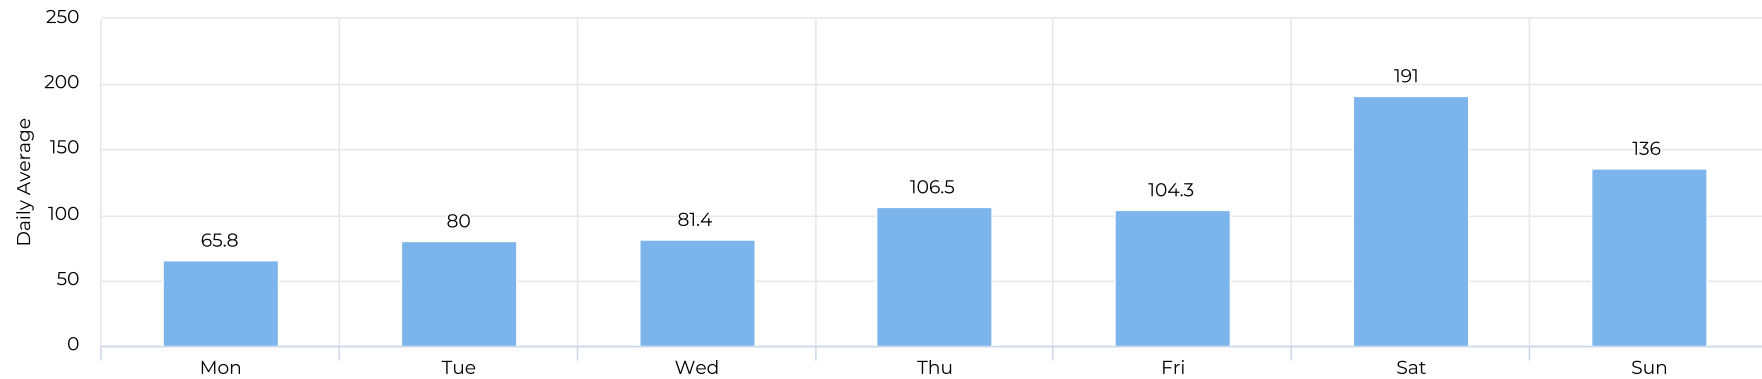

Cyclist Profile (Daily)