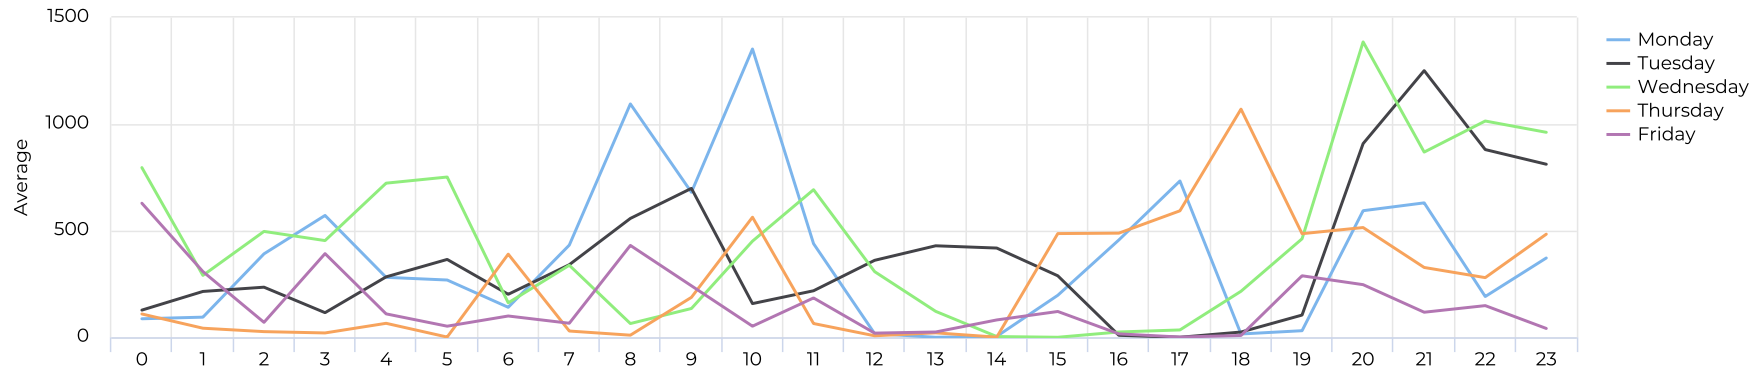

Brays at Spur 5

March 1, 2021 → March 31, 2021

Pedestrian - Weekday Profile (Hourly)

03/01/2021 → 03/31/2021