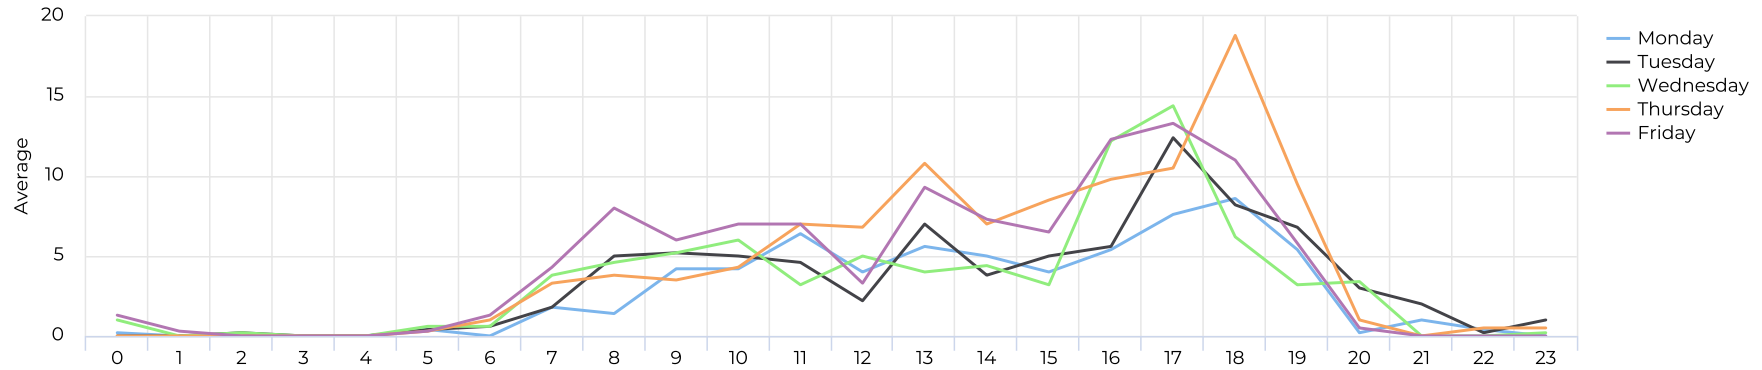

Brays at Spur 5

March 1, 2021 → March 31, 2021

Cyclist - Weekday Profile (Hourly)

03/01/2021 → 03/31/2021