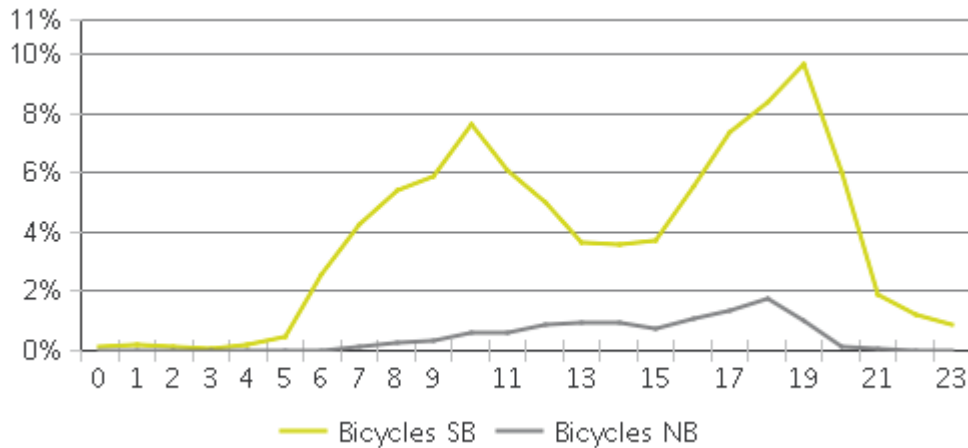

MKT Trail at 5th St (Heights)

Period Analyzed: Wednesday, May 01, 2019 to Friday, May 31, 2019

	Total Traffic for the Analyzed Period	Daily Average	Busiest Day of the Week	Distribution	
				IN	OUT
Pedestrians	7,684	512	Sunday	100	0
Cyclists	8,828	589	Sunday	90	10

MKT Trail at 5th St (Heights)

Period Analyzed: Wednesday, May 01, 2019 to Friday, May 31, 2019

MKT Trail at 5th St (Heights) (Pedestria...

Period Analyzed: Wednesday, May 01, 2019 to Friday, May 31, 2019

Daily Data

Weekly Profile

Hourly Profile during Weekdays

Hourly Profile during the Weekend

MKT Trail at 5th St (Heights) (Cyclists)

Period Analyzed: Wednesday, May 01, 2019 to Friday, May 31, 2019

Daily Data

Weekly Profile

Hourly Profile during Weekdays

Hourly Profile during the Weekend