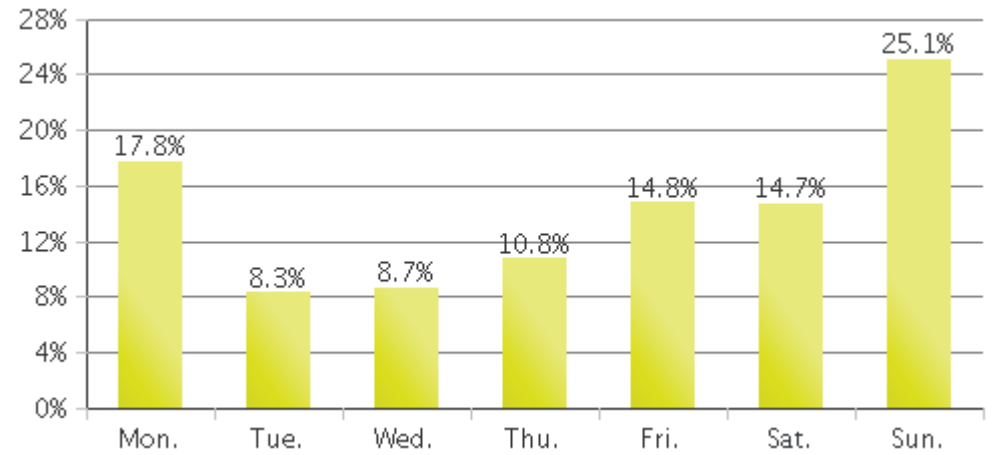

MKT Trail at 5th St (Heights)

Period Analyzed: Wednesday, May 01, 2019 to Friday, May 31, 2019

	Total Traffic for the Analyzed Period	Daily Average	Busiest Day of the Week	Distribution	
				IN	OUT
Pedestrians	7,684	512	Sunday	100	0
Cyclists	8,828	589	Sunday	90	10

MKT Trail at 5th St (Heights)

Period Analyzed: Wednesday, May 01, 2019 to Friday, May 31, 2019

MKT Trail at 5th St (Heights) (Pedestria...

Period Analyzed: Wednesday, May 01, 2019 to Friday, May 31, 2019

Daily Data

Weekly Profile

Hourly Profile during Weekdays

Hourly Profile during the Weekend

MKT Trail at 5th St (Heights) (Cyclists)

Period Analyzed: Wednesday, May 01, 2019 to Friday, May 31, 2019

Daily Data

Weekly Profile

Hourly Profile during Weekdays

Hourly Profile during the Weekend