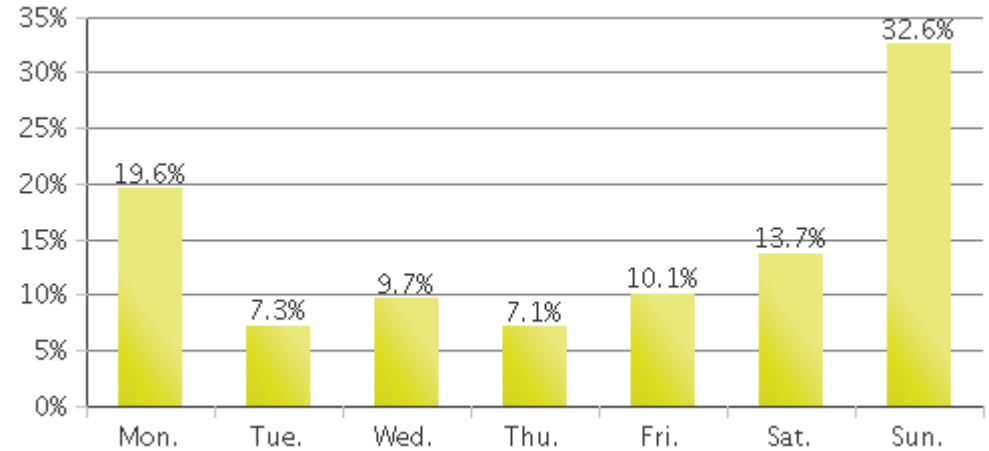

MKT Trail at 5th St (Heights)

Period Analyzed: Wednesday, May 01, 2019 to Friday, May 31, 2019

	Total Traffic for the Analyzed Period	Daily Average	Busiest Day of the Week	Distribution	
				IN	OUT
Pedestrians	7,684	512	Sunday	100	0
Cyclists	8,828	589	Sunday	90	10

MKT Trail at 5th St (Heights)

Period Analyzed: Wednesday, May 01, 2019 to Friday, May 31, 2019

MKT Trail at 5th St (Heights) (Pedestria...

Period Analyzed: Wednesday, May 01, 2019 to Friday, May 31, 2019

Daily Data

Weekly Profile

Hourly Profile during Weekdays

Hourly Profile during the Weekend

MKT Trail at 5th St (Heights) (Cyclists)

Period Analyzed: Wednesday, May 01, 2019 to Friday, May 31, 2019

Daily Data

Weekly Profile

Hourly Profile during Weekdays

Hourly Profile during the Weekend