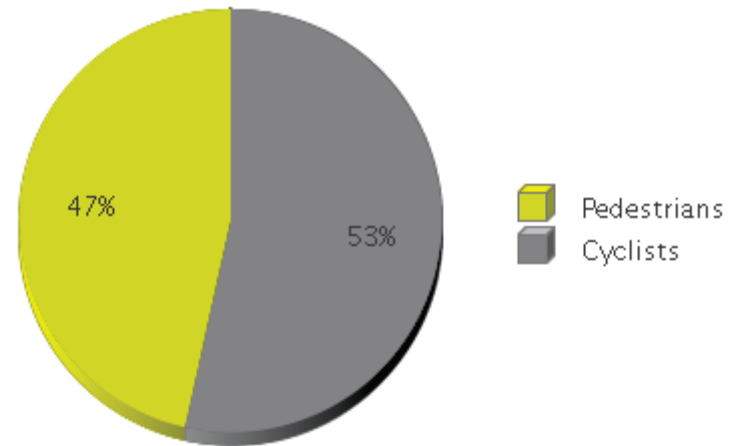

MKT Trail at 5th St (Heights)

Period Analyzed: Wednesday, May 01, 2019 to Friday, May 31, 2019

	Total Traffic for the Analyzed Period	Daily Average	Busiest Day of the Week	Distribution	
				IN	OUT
Pedestrians	7,684	512	Sunday	100	0
Cyclists	8,828	589	Sunday	90	10

MKT Trail at 5th St (Heights)

Period Analyzed: Wednesday, May 01, 2019 to Friday, May 31, 2019

MKT Trail at 5th St (Heights) (Pedestria...

Period Analyzed: Wednesday, May 01, 2019 to Friday, May 31, 2019