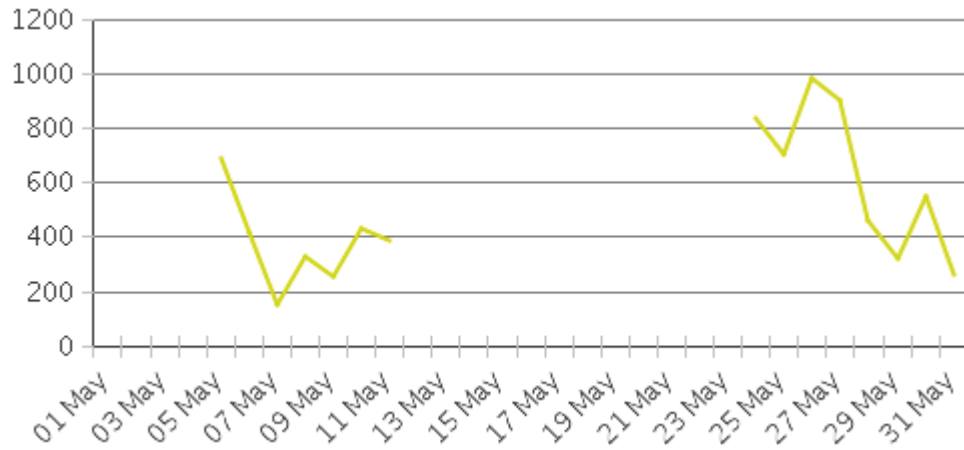

MKT Trail at 5th St (Heights)

Period Analyzed: Wednesday, May 01, 2019 to Friday, May 31, 2019

	Total Traffic for the Analyzed Period	Daily Average	Busiest Day of the Week	Distribution	
				IN	OUT
Pedestrians	7,684	512	Sunday	100	0
Cyclists	8,828	589	Sunday	90	10

MKT Trail at 5th St (Heights)

Period Analyzed: Wednesday, May 01, 2019 to Friday, May 31, 2019

MKT Trail at 5th St (Heights) (Pedestria...

Period Analyzed: Wednesday, May 01, 2019 to Friday, May 31, 2019

Daily Data

Weekly Profile

Hourly Profile during Weekdays

Hourly Profile during the Weekend

MKT Trail at 5th St (Heights) (Cyclists)

Period Analyzed: Wednesday, May 01, 2019 to Friday, May 31, 2019

Daily Data

Weekly Profile

Hourly Profile during Weekdays

Hourly Profile during the Weekend