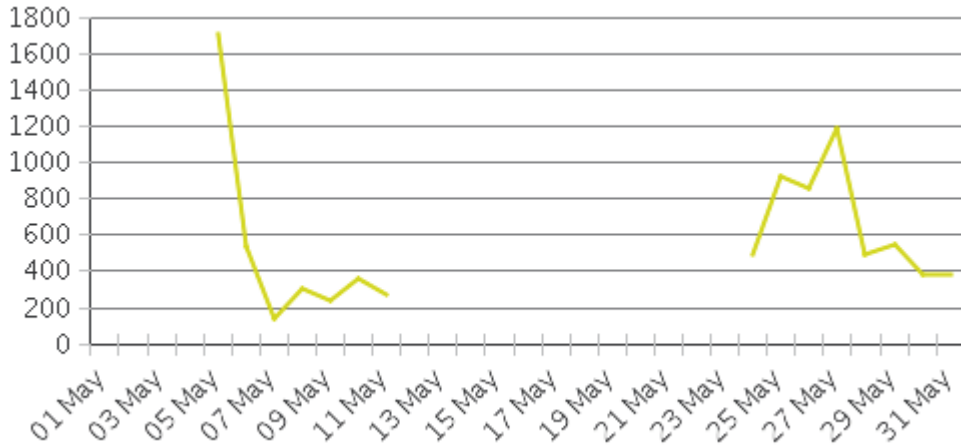

MKT Trail at 5th St (Heights)

Period Analyzed: Wednesday, May 01, 2019 to Friday, May 31, 2019

	Total Traffic for the Analyzed Period	Daily Average	Busiest Day of the Week	Distribution	
				IN	OUT
Pedestrians	7,684	512	Sunday	100	0
Cyclists	8,828	589	Sunday	90	10

MKT Trail at 5th St (Heights)

Period Analyzed: Wednesday, May 01, 2019 to Friday, May 31, 2019

MKT Trail at 5th St (Heights) (Pedestria...

Period Analyzed: Wednesday, May 01, 2019 to Friday, May 31, 2019

Daily Data

Weekly Profile

Hourly Profile during Weekdays

Hourly Profile during the Weekend

MKT Trail at 5th St (Heights) (Cyclists)

Period Analyzed: Wednesday, May 01, 2019 to Friday, May 31, 2019

Daily Data

Weekly Profile

Hourly Profile during Weekdays

Hourly Profile during the Weekend