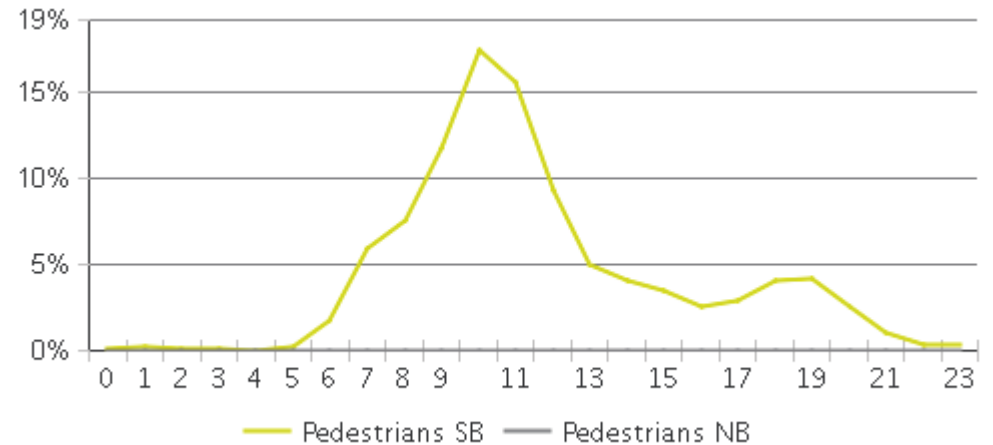

MKT Trail at 5th St (Heights)

Period Analyzed: Wednesday, May 01, 2019 to Friday, May 31, 2019

	Total Traffic for the Analyzed Period	Daily Average	Busiest Day of the Week	Distribution	
				IN	OUT
Pedestrians	7,684	512	Sunday	100	0
Cyclists	8,828	589	Sunday	90	10

MKT Trail at 5th St (Heights)

Period Analyzed: Wednesday, May 01, 2019 to Friday, May 31, 2019

MKT Trail at 5th St (Heights) (Pedestria...

Period Analyzed: Wednesday, May 01, 2019 to Friday, May 31, 2019

Daily Data

Weekly Profile

Hourly Profile during Weekdays

Hourly Profile during the Weekend

MKT Trail at 5th St (Heights) (Cyclists)

Period Analyzed: Wednesday, May 01, 2019 to Friday, May 31, 2019

Daily Data

Weekly Profile

Hourly Profile during Weekdays

Hourly Profile during the Weekend