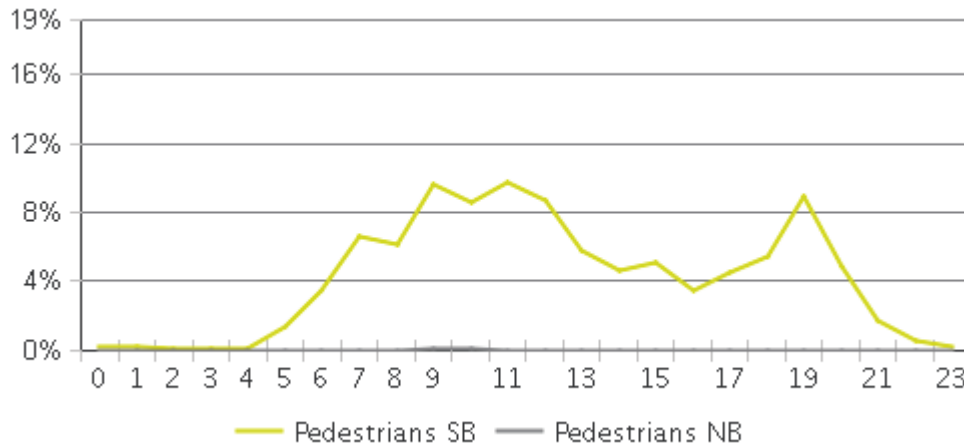

MKT Trail at 5th St (Heights)

Period Analyzed: Wednesday, May 01, 2019 to Friday, May 31, 2019

	Total Traffic for the Analyzed Period	Daily Average	Busiest Day of the Week	Distribution	
				IN	OUT
Pedestrians	7,684	512	Sunday	100	0
Cyclists	8,828	589	Sunday	90	10

MKT Trail at 5th St (Heights)

Period Analyzed: Wednesday, May 01, 2019 to Friday, May 31, 2019

MKT Trail at 5th St (Heights) (Pedestria...

Period Analyzed: Wednesday, May 01, 2019 to Friday, May 31, 2019

Daily Data

Weekly Profile

Hourly Profile during Weekdays

Hourly Profile during the Weekend

MKT Trail at 5th St (Heights) (Cyclists)

Period Analyzed: Wednesday, May 01, 2019 to Friday, May 31, 2019

Daily Data