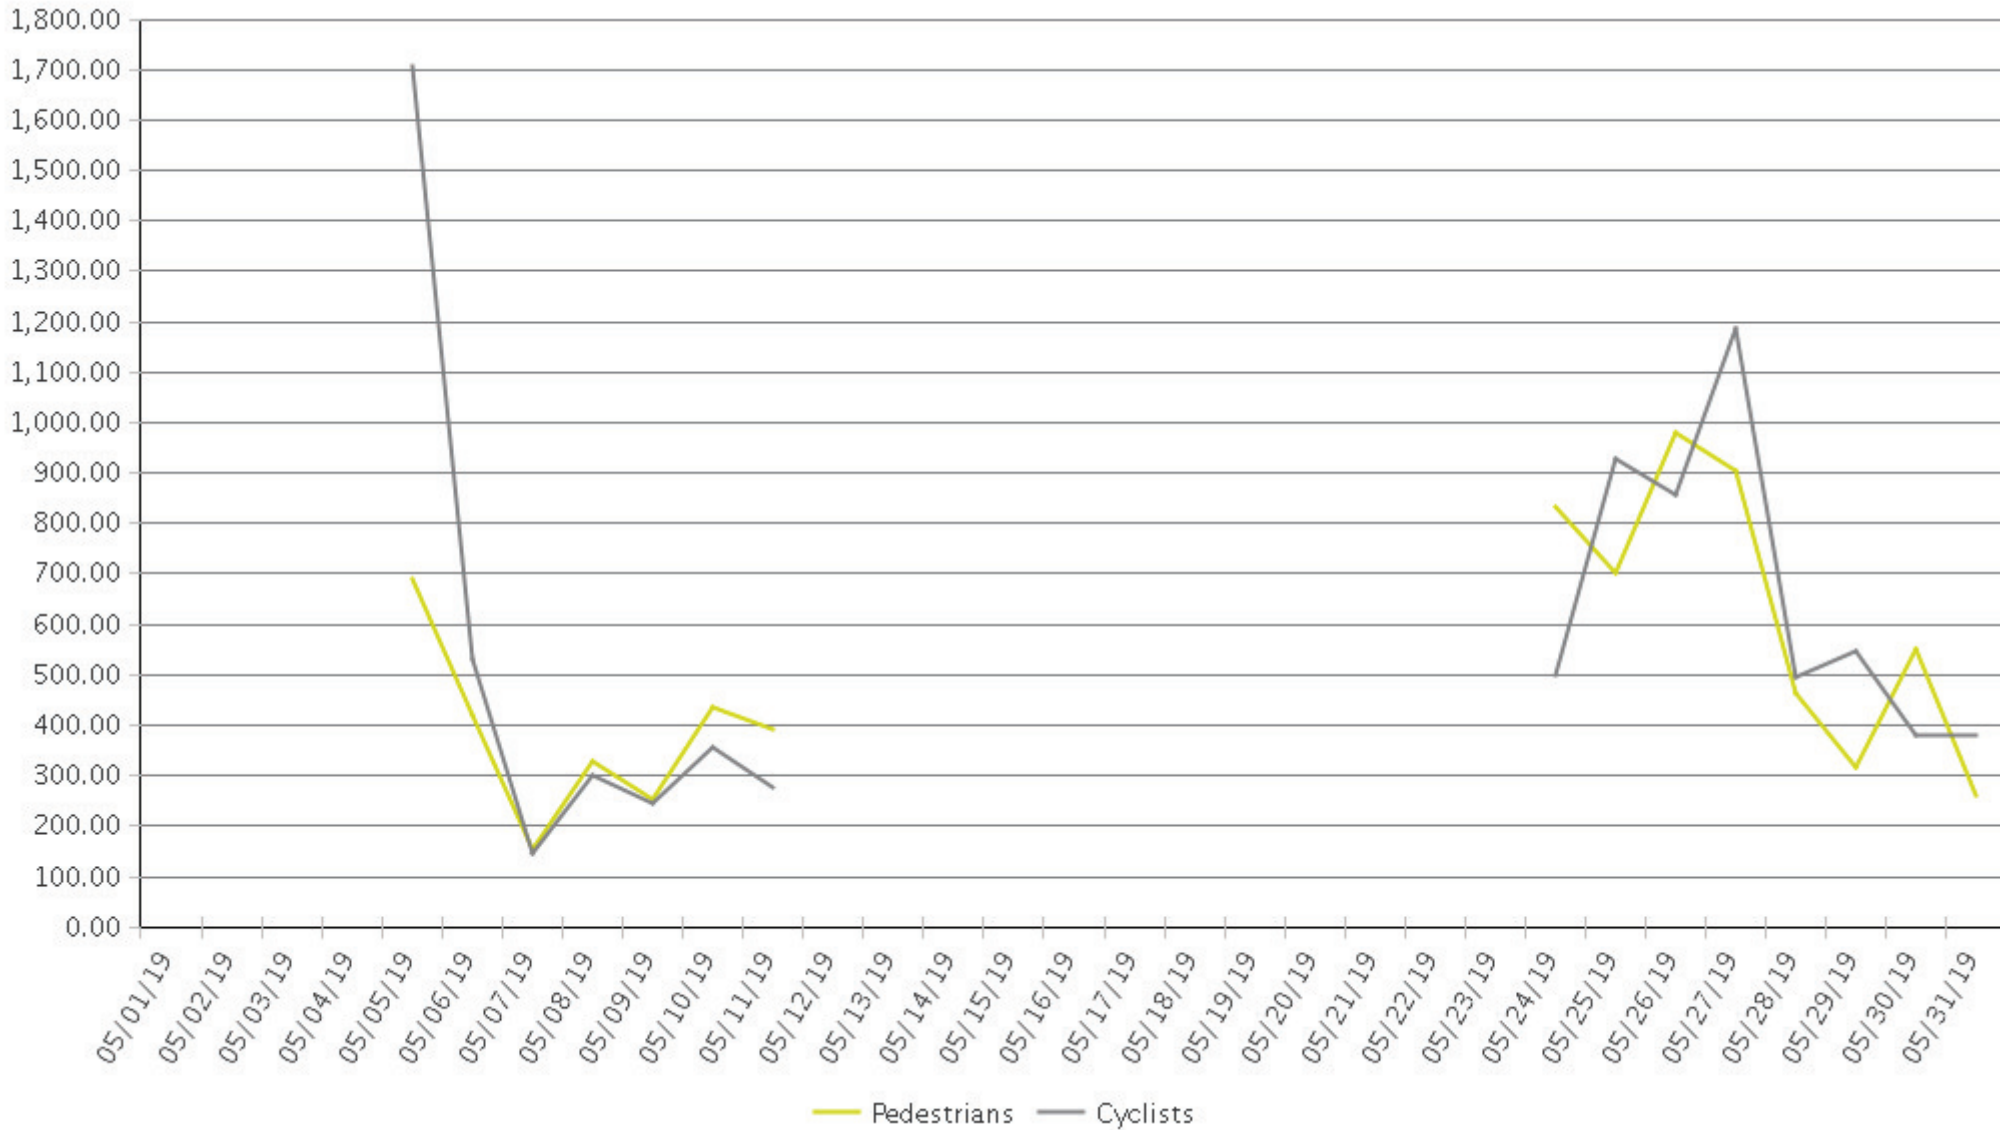

MKT Trail at 5th St (Heights)

Period Analyzed: Wednesday, May 01, 2019 to Friday, May 31, 2019

	Total Traffic for the Analyzed Period	Daily Average	Busiest Day of the Week	Distribution	
				IN	OUT
Pedestrians	7,684	512	Sunday	100	0
Cyclists	8,828	589	Sunday	90	10

MKT Trail at 5th St (Heights)

Period Analyzed: Wednesday, May 01, 2019 to Friday, May 31, 2019

MKT Trail at 5th St (Heights) (Pedestria...

Period Analyzed: Wednesday, May 01, 2019 to Friday, May 31, 2019

Daily Data

Weekly Profile

Hourly Profile during Weekdays

Hourly Profile during the Weekend

MKT Trail at 5th St (Heights) (Cyclists)

Period Analyzed: Wednesday, May 01, 2019 to Friday, May 31, 2019

Daily Data

Weekly Profile

Hourly Profile during Weekdays

Hourly Profile during the Weekend