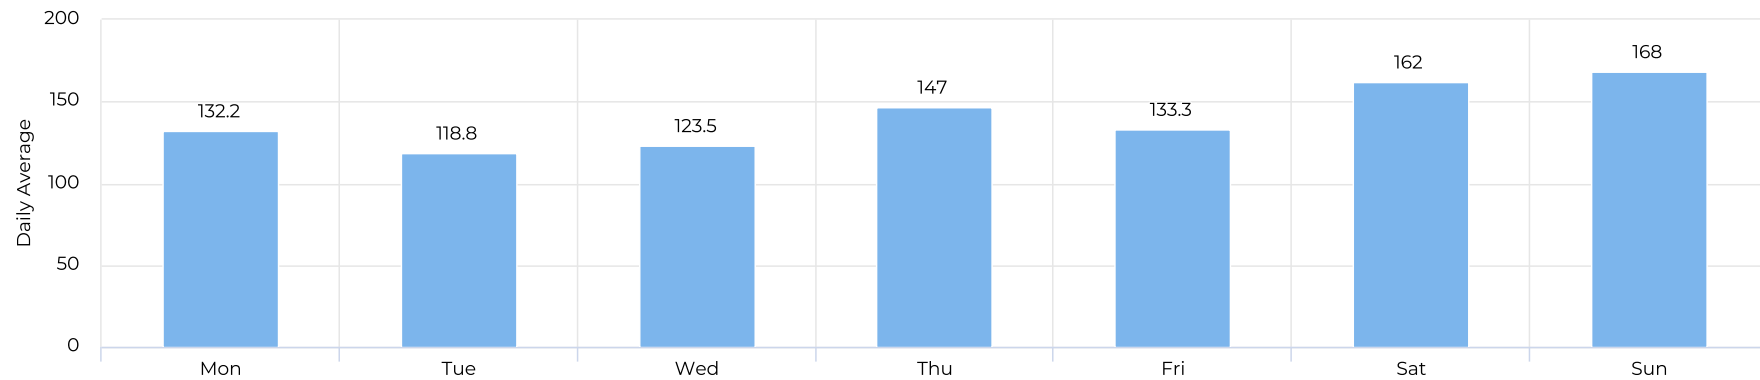

Columbia Tap at Blodgett

May 1, 2021 → May 31, 2021

Time Series

Distribution

Columbia Tap at Blodgett

May 1, 2021 → May 31, 2021

Daily Data (Pedestrian)

Pedestrian Profile (Daily)

Columbia Tap at Blodgett

May 1, 2021 → May 31, 2021

Pedestrian - Weekday Profile (Hourly)

05/01/2021 → 05/31/2021

Pedestrian - Weekend Profile (Hourly)

05/01/2021 → 05/31/2021

Columbia Tap at Blodgett

May 1, 2021 → May 31, 2021

Cyclist Total (Daily)

Cyclist Profile (Daily)

Columbia Tap at Blodgett

May 1, 2021 → May 31, 2021

Cyclist - Weekday Profile (Hourly)

05/01/2021 → 05/31/2021

Cyclist - Weekend Profile (Hourly)

05/01/2021 → 05/31/2021