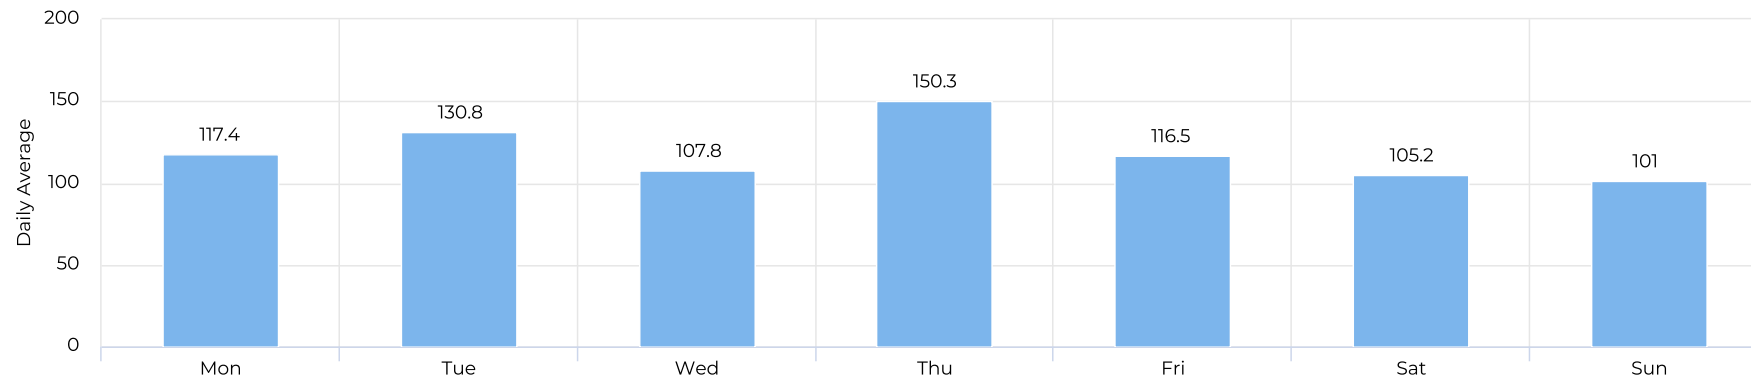

Columbia Tap at Blodgett

May 1, 2021 → May 31, 2021

Key Figures Summary

Site	Total	Average	Peak Count	Peak Period
Columbia Tap at Blodgett	8,040	259	458	Sun May 2, 2021
Columbia Tap at Blodgett Cyclist	4,401	142	292	Sun May 2, 2021
Columbia Tap at Blodgett Pedestrian	3,639	117	173	Mon May 10, 2021
Blodgett at Ennis TSU Columbia Tap Cyclists Northbound	2,313	75	150	Sun May 2, 2021
Blodgett at Ennis TSU Columbia Tap Cyclists Southbound	2,088	67	142	Sun May 2, 2021
Blodgett at Ennis TSU Columbia Tap Pedestrians Northbound	1,903	61	95	Mon May 3, 2021
Blodgett at Ennis TSU Columbia Tap Pedestrians Southbound	1,736	56	87	Thu May 27, 2021

Columbia Tap at Blodgett

May 1, 2021 → May 31, 2021

Time Series

Distribution

Columbia Tap at Blodgett

May 1, 2021 → May 31, 2021

Daily Data (Pedestrian)

Pedestrian Profile (Daily)

Columbia Tap at Blodgett

May 1, 2021 → May 31, 2021

Pedestrian - Weekday Profile (Hourly)

05/01/2021 → 05/31/2021

Pedestrian - Weekend Profile (Hourly)

05/01/2021 → 05/31/2021

Columbia Tap at Blodgett

May 1, 2021 → May 31, 2021

Cyclist Total (Daily)

Cyclist Profile (Daily)

Columbia Tap at Blodgett

May 1, 2021 → May 31, 2021

Cyclist - Weekday Profile (Hourly)

05/01/2021 → 05/31/2021

Cyclist - Weekend Profile (Hourly)

05/01/2021 → 05/31/2021