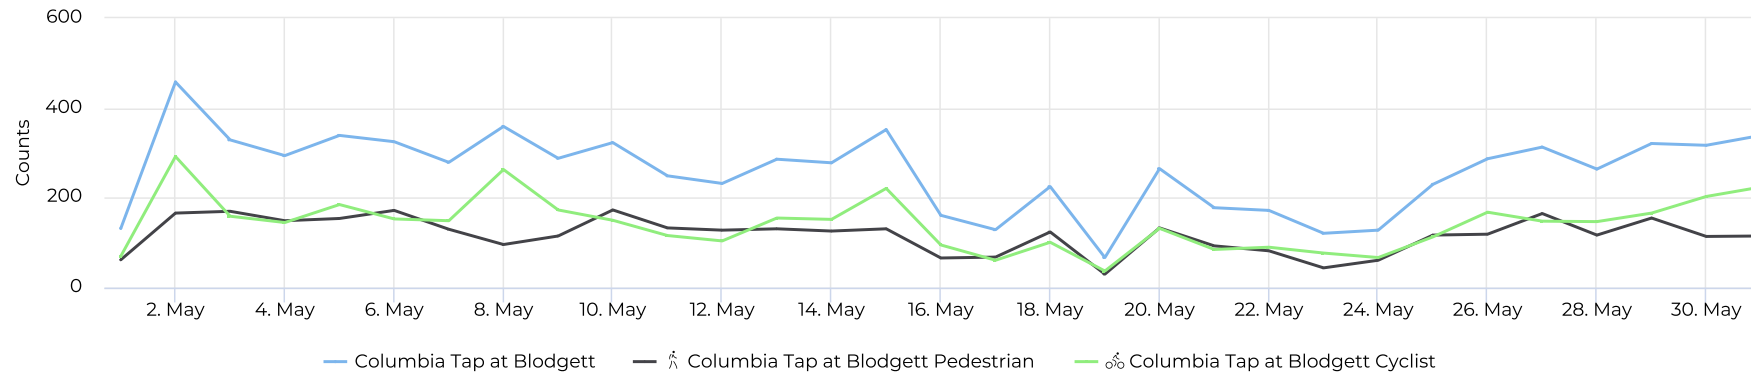

Columbia Tap at Blodgett

May 1, 2021 → May 31, 2021

Key Figures Summary

Site	Total	Average	Peak Count	Peak Period
Columbia Tap at Blodgett	8,040	259	458	Sun May 2, 2021
Columbia Tap at Blodgett Cyclist	4,401	142	292	Sun May 2, 2021
Columbia Tap at Blodgett Pedestrian	3,639	117	173	Mon May 10, 2021
Blodgett at Ennis TSU Columbia Tap Cyclists Northbound	2,313	75	150	Sun May 2, 2021
Blodgett at Ennis TSU Columbia Tap Cyclists Southbound	2,088	67	142	Sun May 2, 2021
Blodgett at Ennis TSU Columbia Tap Pedestrians Northbound	1,903	61	95	Mon May 3, 2021
Blodgett at Ennis TSU Columbia Tap Pedestrians Southbound	1,736	56	87	Thu May 27, 2021

Columbia Tap at Blodgett

May 1, 2021 → May 31, 2021

Time Series

Distribution

Columbia Tap at Blodgett

May 1, 2021 → May 31, 2021

Daily Data (Pedestrian)

Pedestrian Profile (Daily)

Columbia Tap at Blodgett

May 1, 2021 → May 31, 2021

Pedestrian - Weekday Profile (Hourly)

05/01/2021 → 05/31/2021

Pedestrian - Weekend Profile (Hourly)

05/01/2021 → 05/31/2021

Columbia Tap at Blodgett

May 1, 2021 → May 31, 2021

Cyclist Total (Daily)

Cyclist Profile (Daily)

Columbia Tap at Blodgett

May 1, 2021 → May 31, 2021

Cyclist - Weekday Profile (Hourly)

05/01/2021 → 05/31/2021

Cyclist - Weekend Profile (Hourly)

05/01/2021 → 05/31/2021