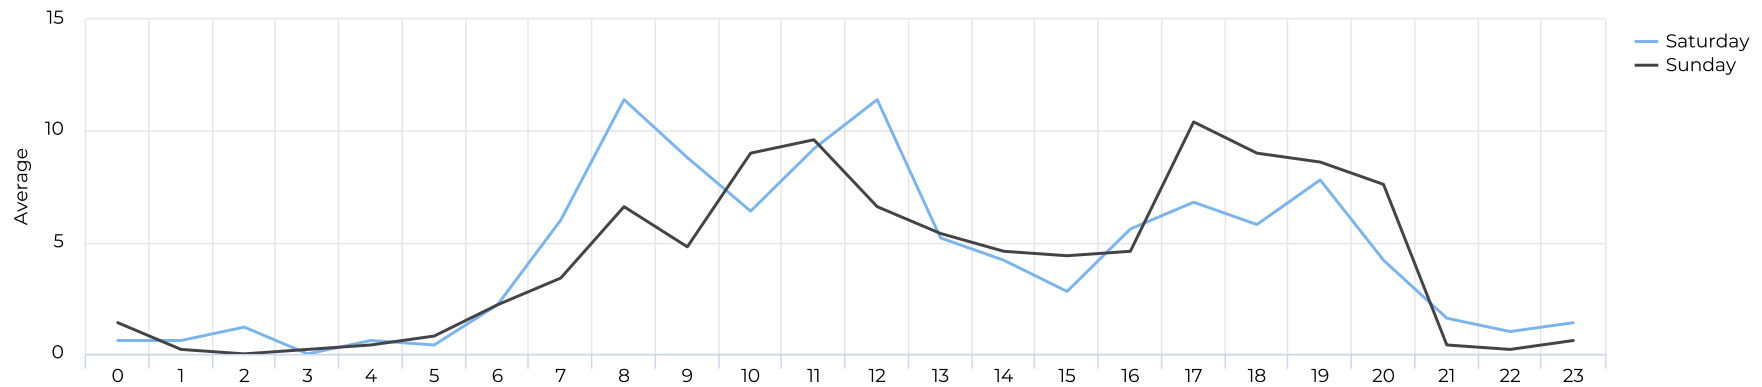

Columbia Tap at Blodgett

May 1, 2021 → May 31, 2021

Time Series

Distribution

Columbia Tap at Blodgett

May 1, 2021 → May 31, 2021

Daily Data (Pedestrian)

Pedestrian Profile (Daily)

Columbia Tap at Blodgett

May 1, 2021 → May 31, 2021

Pedestrian - Weekday Profile (Hourly)

05/01/2021 → 05/31/2021

Pedestrian - Weekend Profile (Hourly)

05/01/2021 → 05/31/2021

Columbia Tap at Blodgett

May 1, 2021 → May 31, 2021

Cyclist Total (Daily)

Cyclist Profile (Daily)

Columbia Tap at Blodgett

May 1, 2021 → May 31, 2021

Cyclist - Weekday Profile (Hourly)

05/01/2021 → 05/31/2021

Cyclist - Weekend Profile (Hourly)

05/01/2021 → 05/31/2021