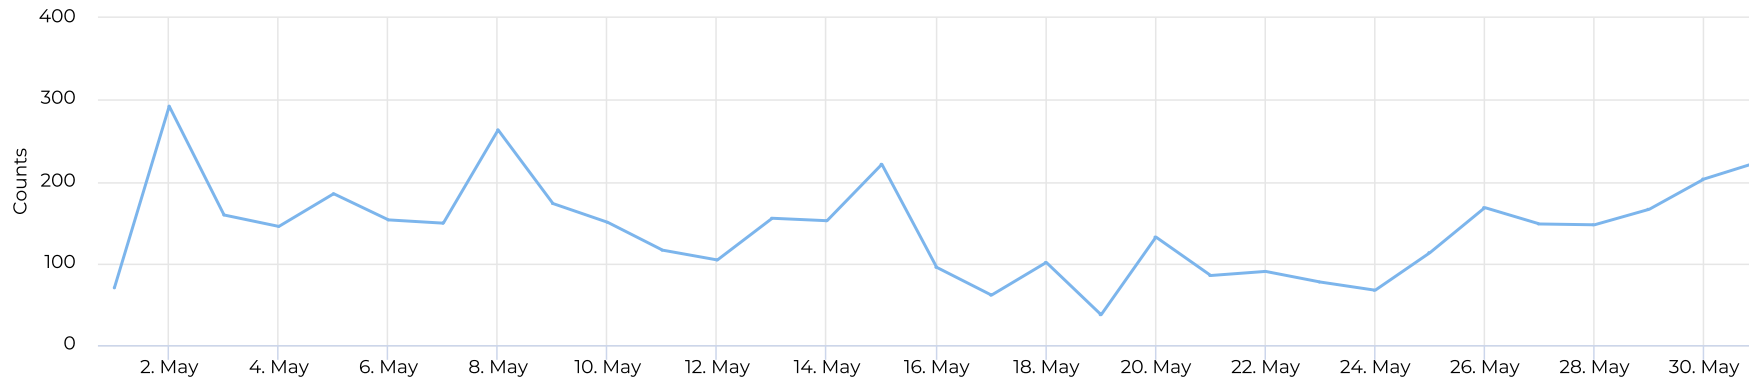

Columbia Tap at Blodgett

May 1, 2021 → May 31, 2021

Time Series

Distribution

Columbia Tap at Blodgett

May 1, 2021 → May 31, 2021

Daily Data (Pedestrian)

Pedestrian Profile (Daily)

Columbia Tap at Blodgett

May 1, 2021 → May 31, 2021

Pedestrian - Weekday Profile (Hourly)

05/01/2021 → 05/31/2021

Pedestrian - Weekend Profile (Hourly)

05/01/2021 → 05/31/2021

Columbia Tap at Blodgett

May 1, 2021 → May 31, 2021

Cyclist Total (Daily)

Cyclist Profile (Daily)

Columbia Tap at Blodgett

May 1, 2021 → May 31, 2021

Cyclist - Weekday Profile (Hourly)

05/01/2021 → 05/31/2021

Cyclist - Weekend Profile (Hourly)

05/01/2021 → 05/31/2021