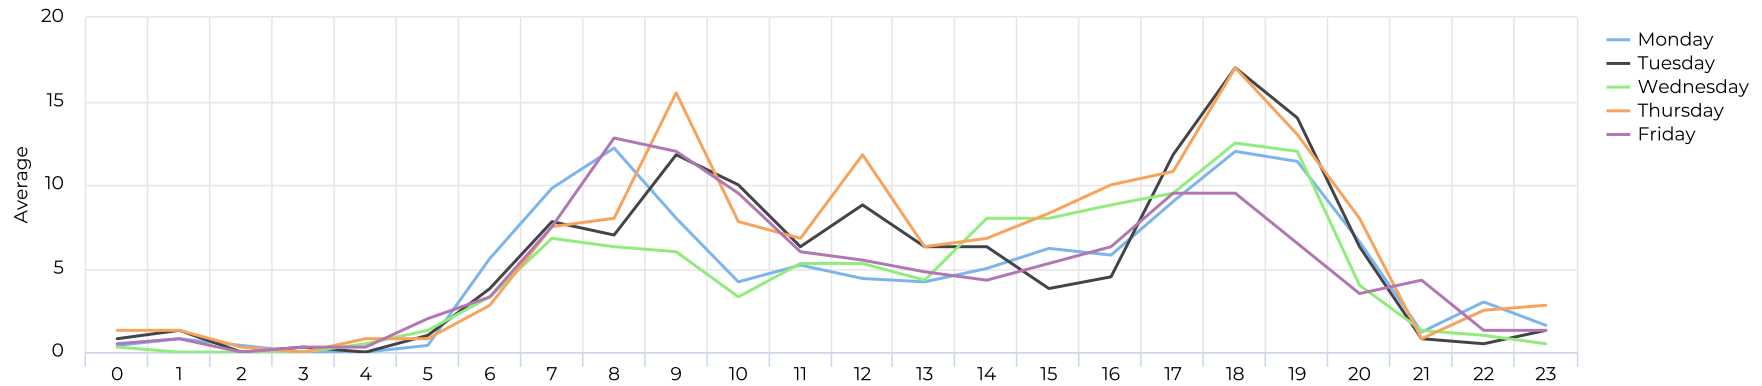

Columbia Tap at Blodgett

May 1, 2021 → May 31, 2021

Key Figures Summary

Site	Total	Average	Peak Count	Peak Period
Columbia Tap at Blodgett	8,040	259	458	Sun May 2, 2021
Columbia Tap at Blodgett Cyclist	4,401	142	292	Sun May 2, 2021
Columbia Tap at Blodgett Pedestrian	3,639	117	173	Mon May 10, 2021
Blodgett at Ennis TSU Columbia Tap Cyclists Northbound	2,313	75	150	Sun May 2, 2021
Blodgett at Ennis TSU Columbia Tap Cyclists Southbound	2,088	67	142	Sun May 2, 2021
Blodgett at Ennis TSU Columbia Tap Pedestrians Northbound	1,903	61	95	Mon May 3, 2021
Blodgett at Ennis TSU Columbia Tap Pedestrians Southbound	1,736	56	87	Thu May 27, 2021

Columbia Tap at Blodgett

May 1, 2021 → May 31, 2021

Time Series

Distribution

Columbia Tap at Blodgett

May 1, 2021 → May 31, 2021

Daily Data (Pedestrian)

Pedestrian Profile (Daily)

Columbia Tap at Blodgett

May 1, 2021 → May 31, 2021

Pedestrian - Weekday Profile (Hourly)

05/01/2021 → 05/31/2021

Pedestrian - Weekend Profile (Hourly)

05/01/2021 → 05/31/2021

Columbia Tap at Blodgett

May 1, 2021 → May 31, 2021

Cyclist Total (Daily)

Cyclist Profile (Daily)

Columbia Tap at Blodgett

May 1, 2021 → May 31, 2021

Cyclist - Weekday Profile (Hourly)

05/01/2021 → 05/31/2021

Cyclist - Weekend Profile (Hourly)

05/01/2021 → 05/31/2021