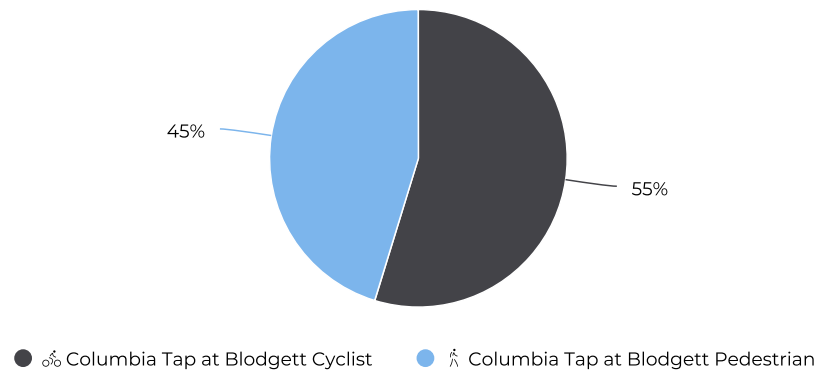

Columbia Tap at Blodgett

May 1, 2021 → May 31, 2021

Key Figures Summary

Site	Total	Average	Peak Count	Peak Period
Columbia Tap at Blodgett	8,040	259	458	Sun May 2, 2021
Columbia Tap at Blodgett Cyclist	4,401	142	292	Sun May 2, 2021
Columbia Tap at Blodgett Pedestrian	3,639	117	173	Mon May 10, 2021
Blodgett at Ennis TSU Columbia Tap Cyclists Northbound	2,313	75	150	Sun May 2, 2021
Blodgett at Ennis TSU Columbia Tap Cyclists Southbound	2,088	67	142	Sun May 2, 2021
Blodgett at Ennis TSU Columbia Tap Pedestrians Northbound	1,903	61	95	Mon May 3, 2021
Blodgett at Ennis TSU Columbia Tap Pedestrians Southbound	1,736	56	87	Thu May 27, 2021

Columbia Tap at Blodgett

May 1, 2021 → May 31, 2021

Time Series

Distribution

Columbia Tap at Blodgett

May 1, 2021 → May 31, 2021

Daily Data (Pedestrian)

Pedestrian Profile (Daily)

Columbia Tap at Blodgett

May 1, 2021 → May 31, 2021

Pedestrian - Weekday Profile (Hourly)

05/01/2021 → 05/31/2021

Pedestrian - Weekend Profile (Hourly)

05/01/2021 → 05/31/2021

Columbia Tap at Blodgett

May 1, 2021 → May 31, 2021

Cyclist Total (Daily)

Cyclist Profile (Daily)

Columbia Tap at Blodgett

May 1, 2021 → May 31, 2021

Cyclist - Weekday Profile (Hourly)

05/01/2021 → 05/31/2021

Cyclist - Weekend Profile (Hourly)

05/01/2021 → 05/31/2021