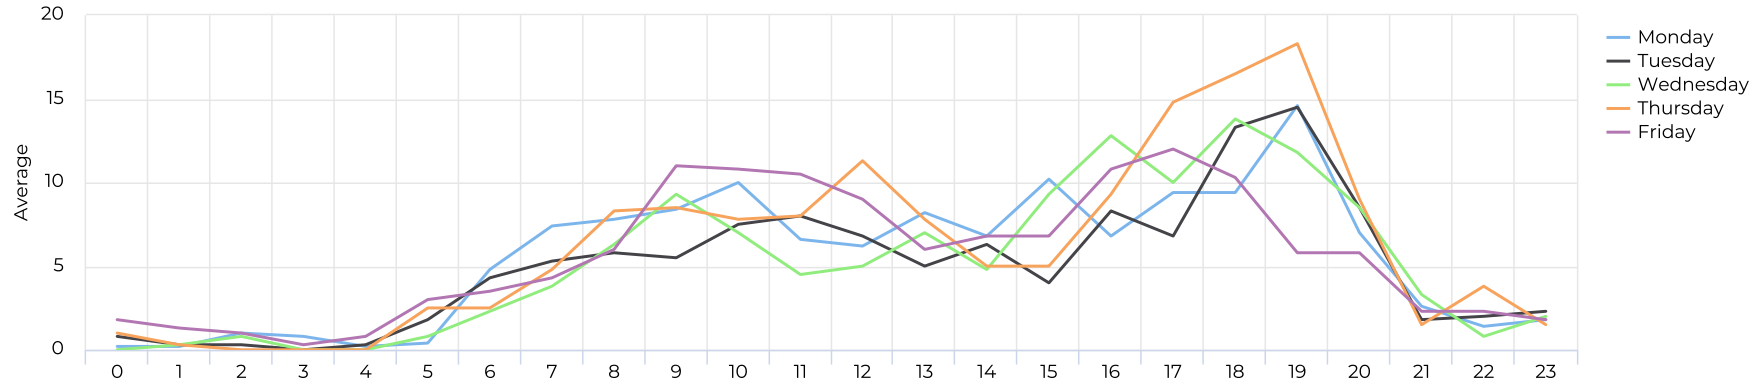

Columbia Tap at Blodgett

May 1, 2021 → May 31, 2021

Time Series

Distribution

Columbia Tap at Blodgett

May 1, 2021 → May 31, 2021

Daily Data (Pedestrian)

Pedestrian Profile (Daily)

Columbia Tap at Blodgett

May 1, 2021 → May 31, 2021

Pedestrian - Weekday Profile (Hourly)

05/01/2021 → 05/31/2021

Pedestrian - Weekend Profile (Hourly)

05/01/2021 → 05/31/2021

Columbia Tap at Blodgett

May 1, 2021 → May 31, 2021

Cyclist Total (Daily)

Cyclist Profile (Daily)

Columbia Tap at Blodgett

May 1, 2021 → May 31, 2021

Cyclist - Weekday Profile (Hourly)

05/01/2021 → 05/31/2021

Cyclist - Weekend Profile (Hourly)

05/01/2021 → 05/31/2021