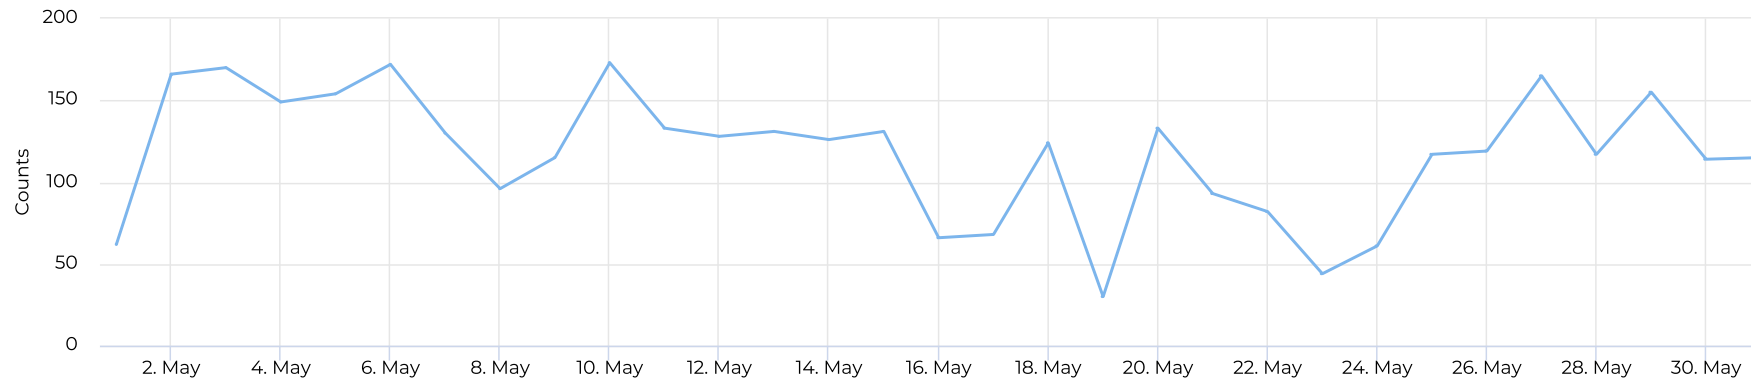

Columbia Tap at Blodgett

May 1, 2021 → May 31, 2021

Key Figures Summary

Site	Total	Average	Peak Count	Peak Period
Columbia Tap at Blodgett	8,040	259	458	Sun May 2, 2021
Columbia Tap at Blodgett Cyclist	4,401	142	292	Sun May 2, 2021
Columbia Tap at Blodgett Pedestrian	3,639	117	173	Mon May 10, 2021
Blodgett at Ennis TSU Columbia Tap Cyclists Northbound	2,313	75	150	Sun May 2, 2021
Blodgett at Ennis TSU Columbia Tap Cyclists Southbound	2,088	67	142	Sun May 2, 2021
Blodgett at Ennis TSU Columbia Tap Pedestrians Northbound	1,903	61	95	Mon May 3, 2021
Blodgett at Ennis TSU Columbia Tap Pedestrians Southbound	1,736	56	87	Thu May 27, 2021

Columbia Tap at Blodgett

May 1, 2021 → May 31, 2021

Time Series

Distribution

Columbia Tap at Blodgett

May 1, 2021 → May 31, 2021

Daily Data (Pedestrian)

Pedestrian Profile (Daily)

Columbia Tap at Blodgett

May 1, 2021 → May 31, 2021

Pedestrian - Weekday Profile (Hourly)

05/01/2021 → 05/31/2021

Pedestrian - Weekend Profile (Hourly)

05/01/2021 → 05/31/2021

Columbia Tap at Blodgett

May 1, 2021 → May 31, 2021

Cyclist Total (Daily)

Cyclist Profile (Daily)

Columbia Tap at Blodgett

May 1, 2021 → May 31, 2021

Cyclist - Weekday Profile (Hourly)

05/01/2021 → 05/31/2021

Cyclist - Weekend Profile (Hourly)

05/01/2021 → 05/31/2021