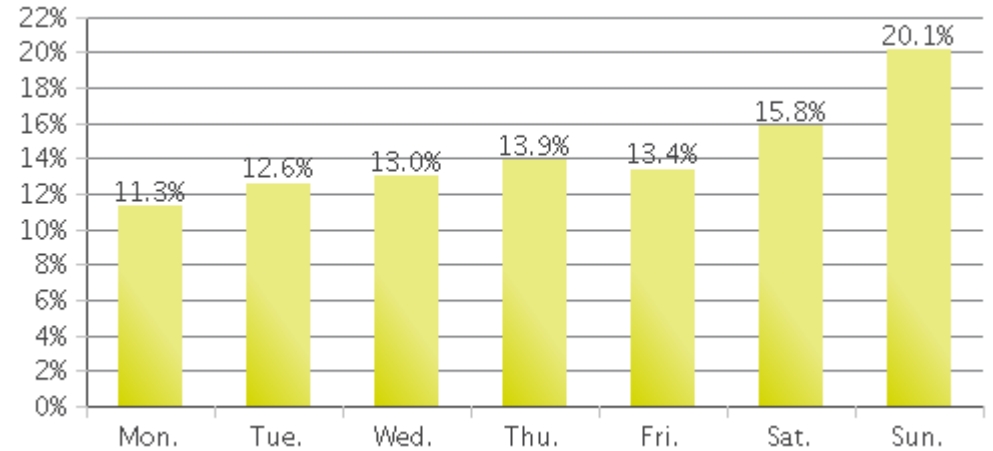

White Oak Trail at 34th St

Period Analyzed: Wednesday, July 01, 2020 to Friday, July 31, 2020

White Oak Trail at 34th St (Pedestrians)

Period Analyzed: Wednesday, July 01, 2020 to Friday, July 31, 2020

Daily Data

Weekly Profile

Hourly Profile during Weekdays

Hourly Profile during the Weekend

White Oak Trail at 34th St (Cyclists)

Period Analyzed: Wednesday, July 01, 2020 to Friday, July 31, 2020

Daily Data

Weekly Profile

Hourly Profile during Weekdays

Hourly Profile during the Weekend