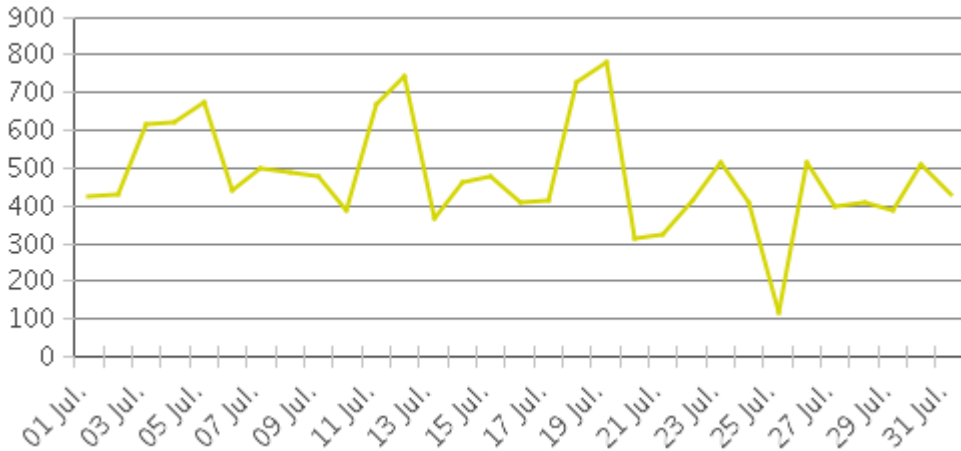

White Oak Trail at 34th St

Period Analyzed: Wednesday, July 01, 2020 to Friday, July 31, 2020

	Total Traffic for the Analyzed Period	Daily Average	Busiest Day of the Week	Distribution	
				IN	OUT
Pedestrians	12,670	409	Sunday	39	61
Cyclists	14,861	479	Sunday	75	25

White Oak Trail at 34th St

Period Analyzed: Wednesday, July 01, 2020 to Friday, July 31, 2020

White Oak Trail at 34th St (Pedestrians)

Period Analyzed: Wednesday, July 01, 2020 to Friday, July 31, 2020

Daily Data

Weekly Profile

Hourly Profile during Weekdays

Hourly Profile during the Weekend

White Oak Trail at 34th St (Cyclists)

Period Analyzed: Wednesday, July 01, 2020 to Friday, July 31, 2020

Daily Data

Weekly Profile

Hourly Profile during Weekdays

Hourly Profile during the Weekend