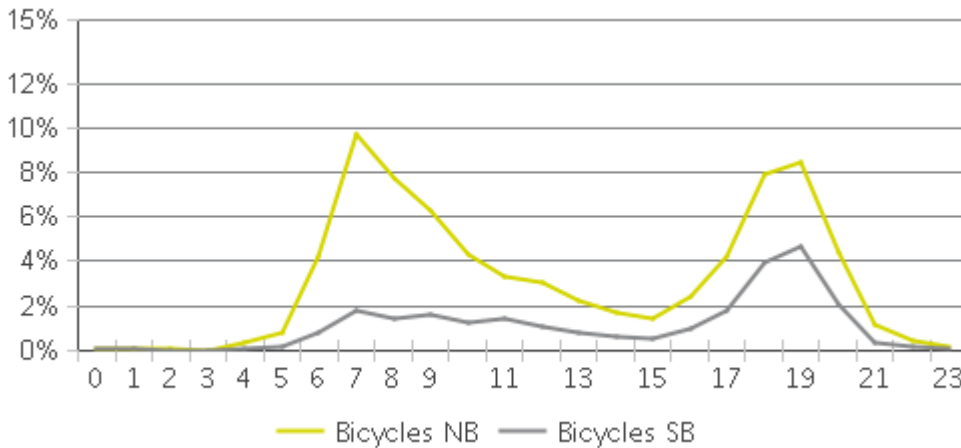

White Oak Trail at 34th St

Period Analyzed: Wednesday, July 01, 2020 to Friday, July 31, 2020

	Total Traffic for the Analyzed Period	Daily Average	Busiest Day of the Week	Distribution	
				IN	OUT
Pedestrians	12,670	409	Sunday	39	61
Cyclists	14,861	479	Sunday	75	25

White Oak Trail at 34th St

Period Analyzed: Wednesday, July 01, 2020 to Friday, July 31, 2020

White Oak Trail at 34th St (Pedestrians)

Period Analyzed: Wednesday, July 01, 2020 to Friday, July 31, 2020

Daily Data

Weekly Profile

Hourly Profile during Weekdays

Hourly Profile during the Weekend

White Oak Trail at 34th St (Cyclists)

Period Analyzed: Wednesday, July 01, 2020 to Friday, July 31, 2020

Daily Data

Weekly Profile

Hourly Profile during Weekdays

Hourly Profile during the Weekend