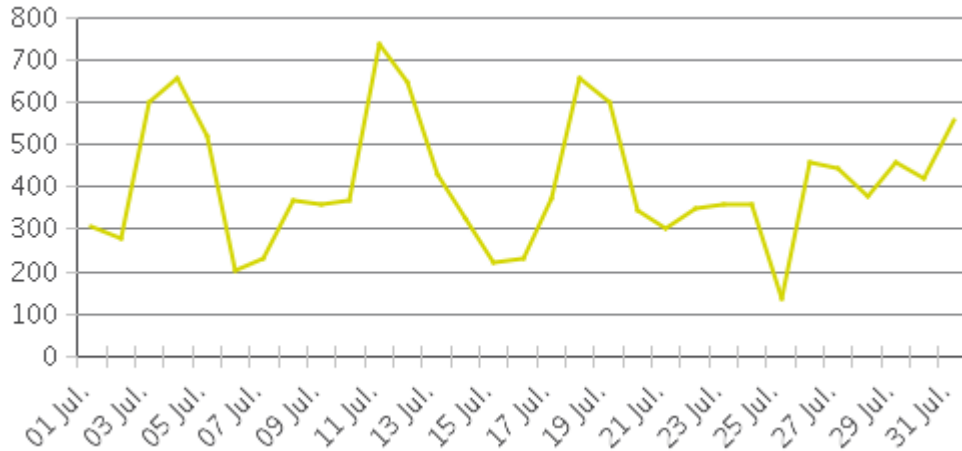

White Oak Trail at 34th St

Period Analyzed: Wednesday, July 01, 2020 to Friday, July 31, 2020

	Total Traffic for the Analyzed Period	Daily Average	Busiest Day of the Week	Distribution	
				IN	OUT
Pedestrians	12,670	409	Sunday	39	61
Cyclists	14,861	479	Sunday	75	25

White Oak Trail at 34th St

Period Analyzed: Wednesday, July 01, 2020 to Friday, July 31, 2020

White Oak Trail at 34th St (Pedestrians)

Period Analyzed: Wednesday, July 01, 2020 to Friday, July 31, 2020

Daily Data

Weekly Profile

Hourly Profile during Weekdays

Hourly Profile during the Weekend

White Oak Trail at 34th St (Cyclists)

Period Analyzed: Wednesday, July 01, 2020 to Friday, July 31, 2020

Daily Data

Weekly Profile