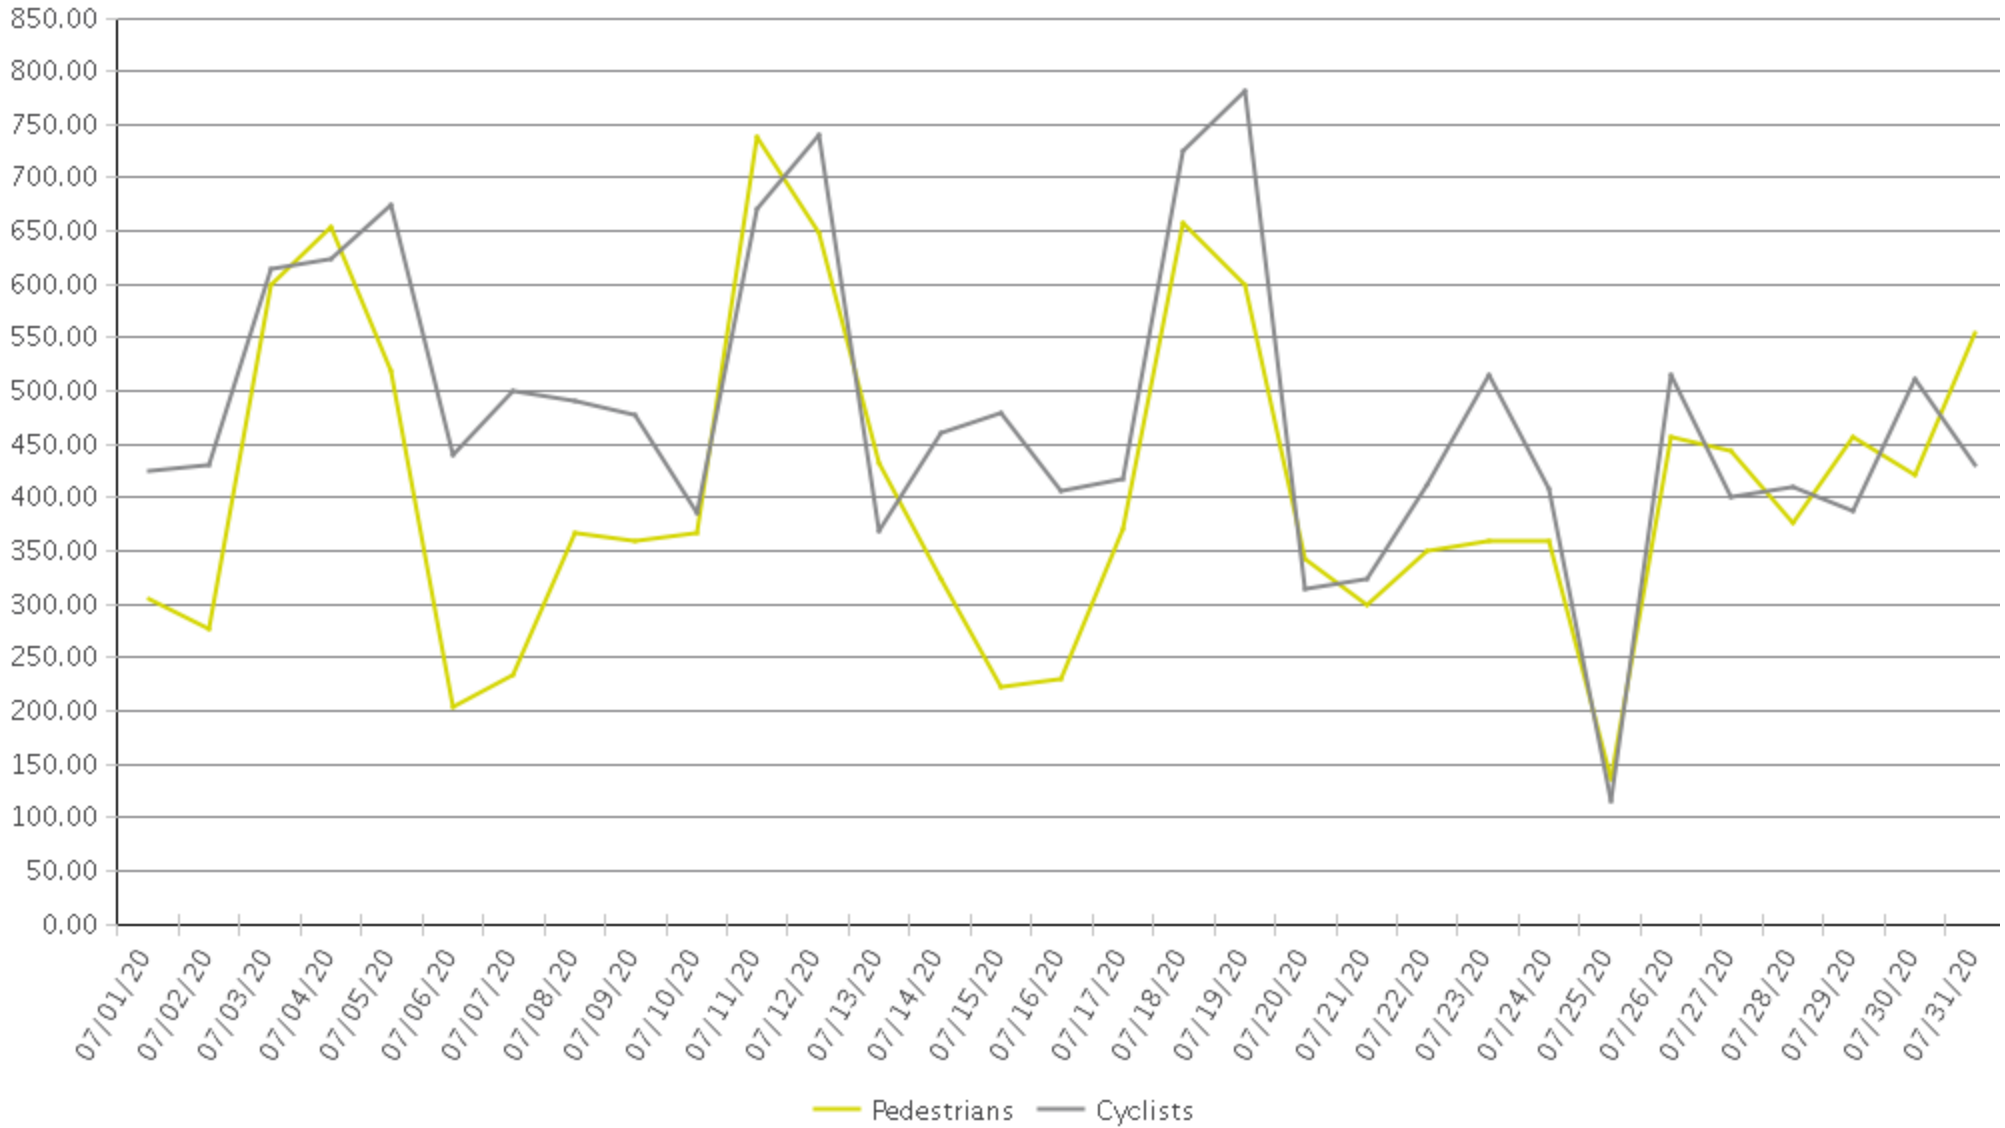

White Oak Trail at 34th St

Period Analyzed: Wednesday, July 01, 2020 to Friday, July 31, 2020

	Total Traffic for the Analyzed Period	Daily Average	Busiest Day of the Week	Distribution	
				IN	OUT
Pedestrians	12,670	409	Sunday	39	61
Cyclists	14,861	479	Sunday	75	25

White Oak Trail at 34th St

Period Analyzed: Wednesday, July 01, 2020 to Friday, July 31, 2020

White Oak Trail at 34th St (Pedestrians)

Period Analyzed: Wednesday, July 01, 2020 to Friday, July 31, 2020

Daily Data

Weekly Profile

Hourly Profile during Weekdays

Hourly Profile during the Weekend

White Oak Trail at 34th St (Cyclists)

Period Analyzed: Wednesday, July 01, 2020 to Friday, July 31, 2020

Daily Data

Weekly Profile