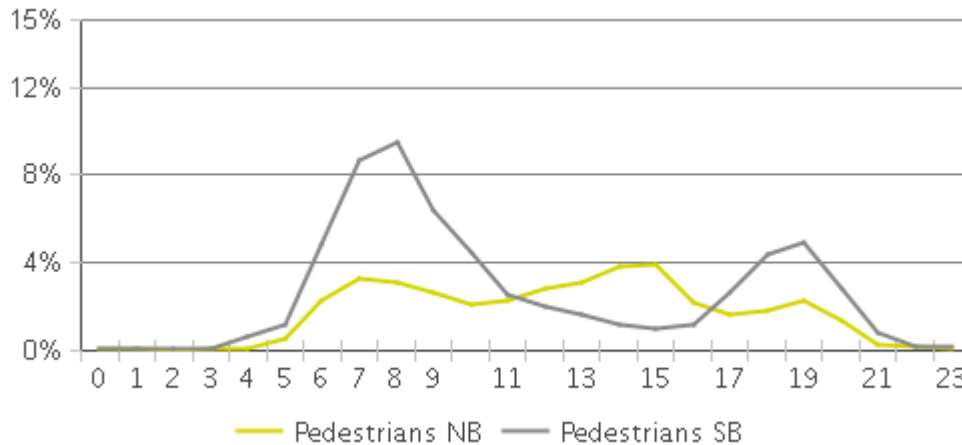

White Oak Trail at 34th St

Period Analyzed: Wednesday, July 01, 2020 to Friday, July 31, 2020

	Total Traffic for the Analyzed Period	Daily Average	Busiest Day of the Week	Distribution	
				IN	OUT
Pedestrians	12,670	409	Sunday	39	61
Cyclists	14,861	479	Sunday	75	25

White Oak Trail at 34th St

Period Analyzed: Wednesday, July 01, 2020 to Friday, July 31, 2020

White Oak Trail at 34th St (Pedestrians)

Period Analyzed: Wednesday, July 01, 2020 to Friday, July 31, 2020

Daily Data

Weekly Profile

Hourly Profile during Weekdays

Hourly Profile during the Weekend

White Oak Trail at 34th St (Cyclists)

Period Analyzed: Wednesday, July 01, 2020 to Friday, July 31, 2020

Daily Data

Weekly Profile