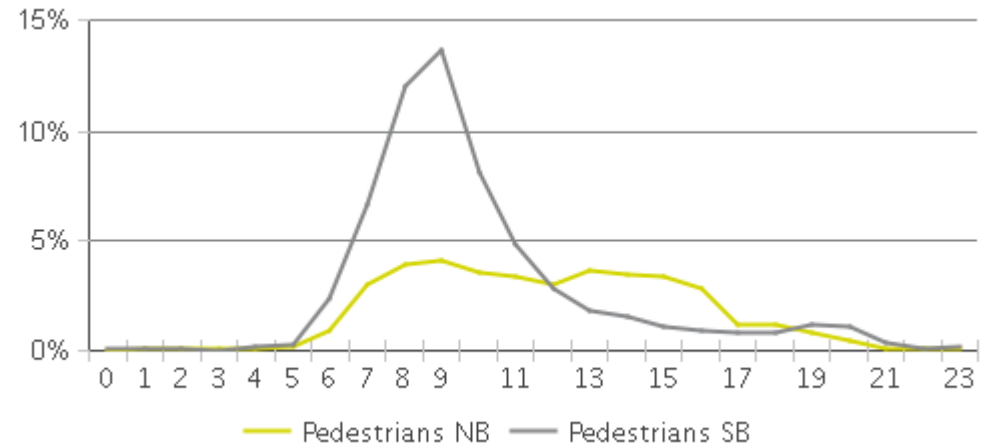

White Oak Trail at 34th St

Period Analyzed: Wednesday, July 01, 2020 to Friday, July 31, 2020

	Total Traffic for the Analyzed Period	Daily Average	Busiest Day of the Week	Distribution	
				IN	OUT
Pedestrians	12,670	409	Sunday	39	61
Cyclists	14,861	479	Sunday	75	25

White Oak Trail at 34th St

Period Analyzed: Wednesday, July 01, 2020 to Friday, July 31, 2020

White Oak Trail at 34th St (Pedestrians)

Period Analyzed: Wednesday, July 01, 2020 to Friday, July 31, 2020

Daily Data

Weekly Profile

Hourly Profile during Weekdays

Hourly Profile during the Weekend

White Oak Trail at 34th St (Cyclists)

Period Analyzed: Wednesday, July 01, 2020 to Friday, July 31, 2020

Daily Data

Weekly Profile