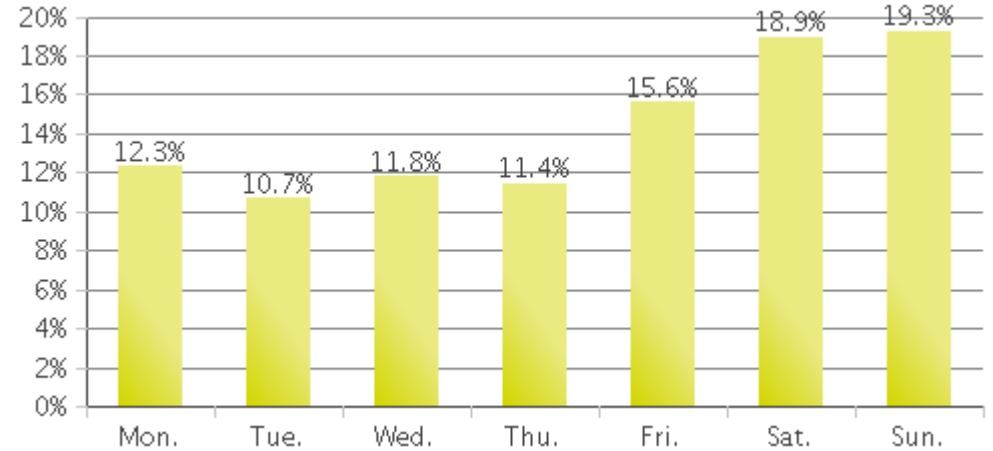

White Oak Trail at 34th St

Period Analyzed: Wednesday, July 01, 2020 to Friday, July 31, 2020

	Total Traffic for the Analyzed Period	Daily Average	Busiest Day of the Week	Distribution	
				IN	OUT
Pedestrians	12,670	409	Sunday	39	61
Cyclists	14,861	479	Sunday	75	25

White Oak Trail at 34th St

Period Analyzed: Wednesday, July 01, 2020 to Friday, July 31, 2020

White Oak Trail at 34th St (Pedestrians)

Period Analyzed: Wednesday, July 01, 2020 to Friday, July 31, 2020

Daily Data

Weekly Profile

Hourly Profile during Weekdays

Hourly Profile during the Weekend

White Oak Trail at 34th St (Cyclists)

Period Analyzed: Wednesday, July 01, 2020 to Friday, July 31, 2020

Daily Data

Weekly Profile