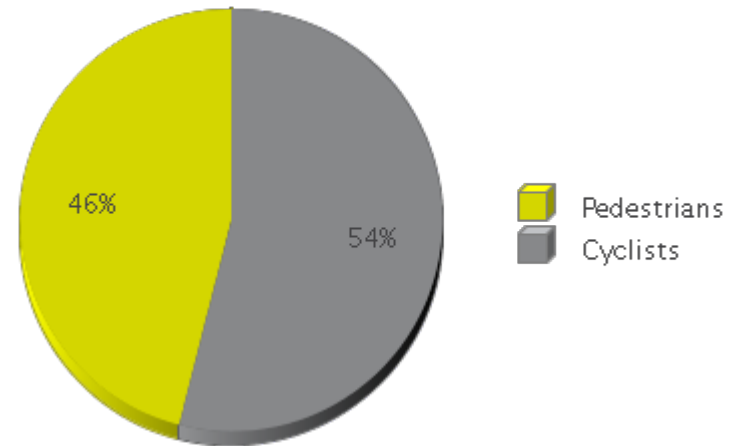

White Oak Trail at 34th St

Period Analyzed: Wednesday, July 01, 2020 to Friday, July 31, 2020

	Total Traffic for the Analyzed Period	Daily Average	Busiest Day of the Week	Distribution	
				IN	OUT
Pedestrians	12,670	409	Sunday	39	61
Cyclists	14,861	479	Sunday	75	25

White Oak Trail at 34th St

Period Analyzed: Wednesday, July 01, 2020 to Friday, July 31, 2020

White Oak Trail at 34th St (Pedestrians)

Period Analyzed: Wednesday, July 01, 2020 to Friday, July 31, 2020

Daily Data

Weekly Profile

Hourly Profile during Weekdays

Hourly Profile during the Weekend

White Oak Trail at 34th St (Cyclists)

Period Analyzed: Wednesday, July 01, 2020 to Friday, July 31, 2020

Daily Data

Weekly Profile