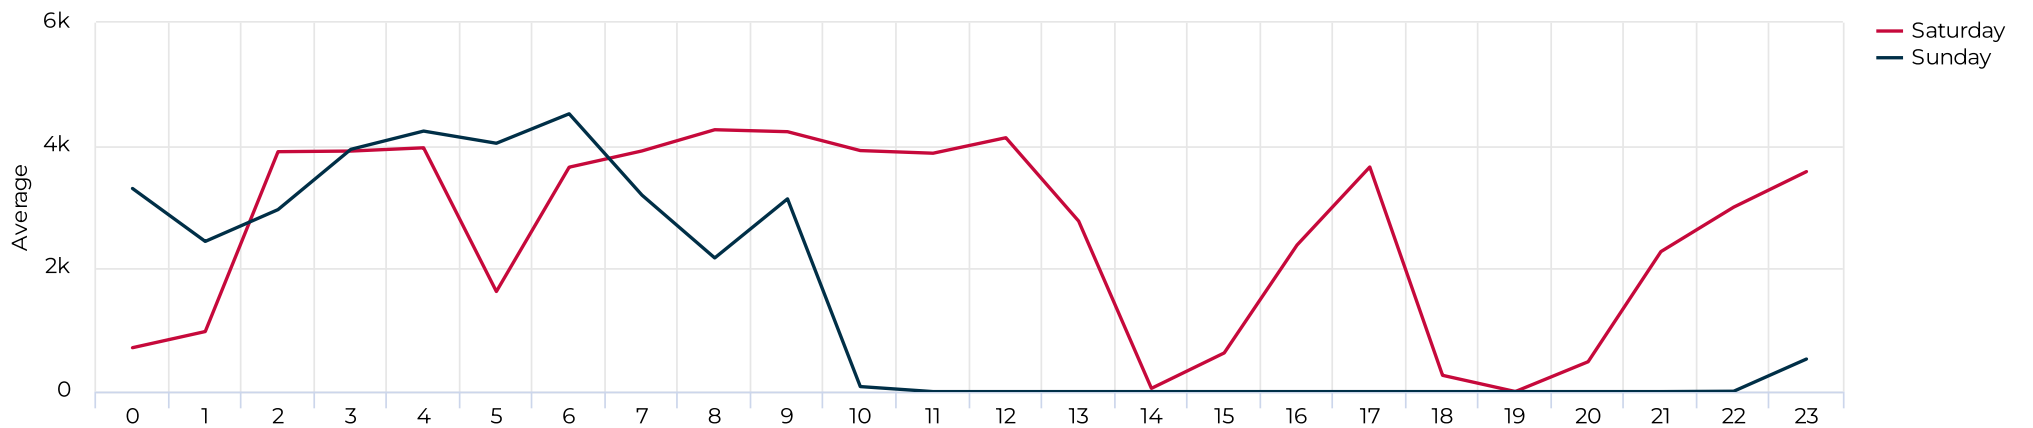

Brays at Spur 5

March 1, 2022 → March 31, 2022

Daily traffic

Distribution

Brays at Spur 5

March 1, 2022 → March 31, 2022

Daily Data (Pedestrian)

Pedestrian Profile (Daily)

Brays at Spur 5

March 1, 2022 → March 31, 2022

Pedestrian - Weekday Profile (Hourly)

08/01/2022 → 08/31/2022

Pedestrian - Weekend Profile (Hourly)

08/01/2022 → 08/31/2022

Brays at Spur 5

March 1, 2022 → March 31, 2022

Cyclist Total (Daily)

Cyclist Profile (Daily)

Brays at Spur 5

March 1, 2022 → March 31, 2022

Cyclist - Weekday Profile (Hourly)

08/01/2022 → 08/31/2022

Cyclist - Weekend Profile (Hourly)

08/01/2022 → 08/31/2022