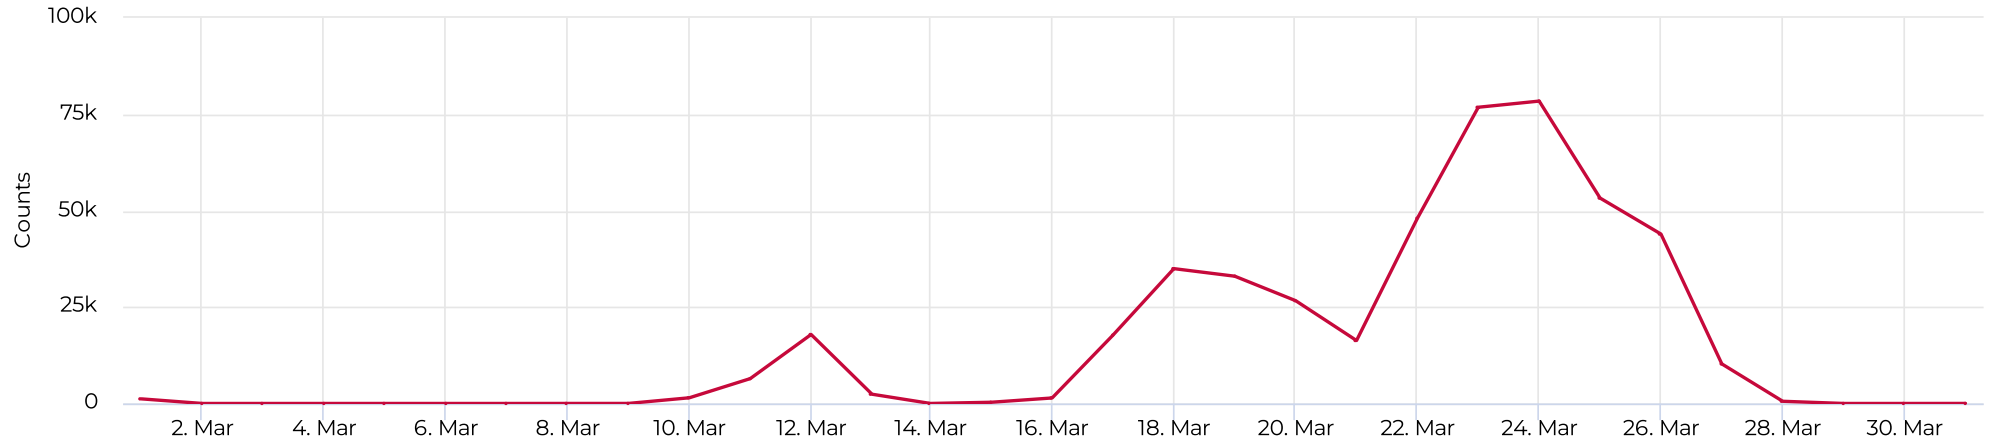

Brays at Spur 5

March 1, 2022 → March 31, 2022

Key Figures Summary

Site	Total ▼	Daily Average	Peak Day	Peak Count
Brays at Spur 5	474,879	15,319	Thu Mar 24, 2022	78,522
Brays at Spur 5 Pedestrian	471,038	15,195	Thu Mar 24, 2022	78,405
Brays Bayou Trail at Wheeler/Spur 5 Pedestrians Eastbound	470,518	15,178	Thu Mar 24, 2022	78,251
Brays at Spur 5 Cyclist	3,841	124	Sun Mar 27, 2022	270
Brays Bayou Trail at Wheeler/Spur 5 Cyclists Eastbound	2,388	77	Sun Mar 27, 2022	160
Brays Bayou Trail at Wheeler/Spur 5 Cyclists Westbound	1,453	47	Sun Mar 27, 2022	110
Brays Bayou Trail at Wheeler/Spur 5 Pedestrians Westbound	520	17	Wed Mar 23, 2022	185

Brays at Spur 5

March 1, 2022 → March 31, 2022

Daily traffic

Distribution

Brays at Spur 5

March 1, 2022 → March 31, 2022

Daily Data (Pedestrian)

Pedestrian Profile (Daily)

Brays at Spur 5

March 1, 2022 → March 31, 2022

Pedestrian - Weekday Profile (Hourly)

08/01/2022 → 08/31/2022

Pedestrian - Weekend Profile (Hourly)

08/01/2022 → 08/31/2022

Brays at Spur 5

March 1, 2022 → March 31, 2022

Cyclist Total (Daily)

Cyclist Profile (Daily)

Brays at Spur 5

March 1, 2022 → March 31, 2022

Cyclist - Weekday Profile (Hourly)

08/01/2022 → 08/31/2022

Cyclist - Weekend Profile (Hourly)

08/01/2022 → 08/31/2022