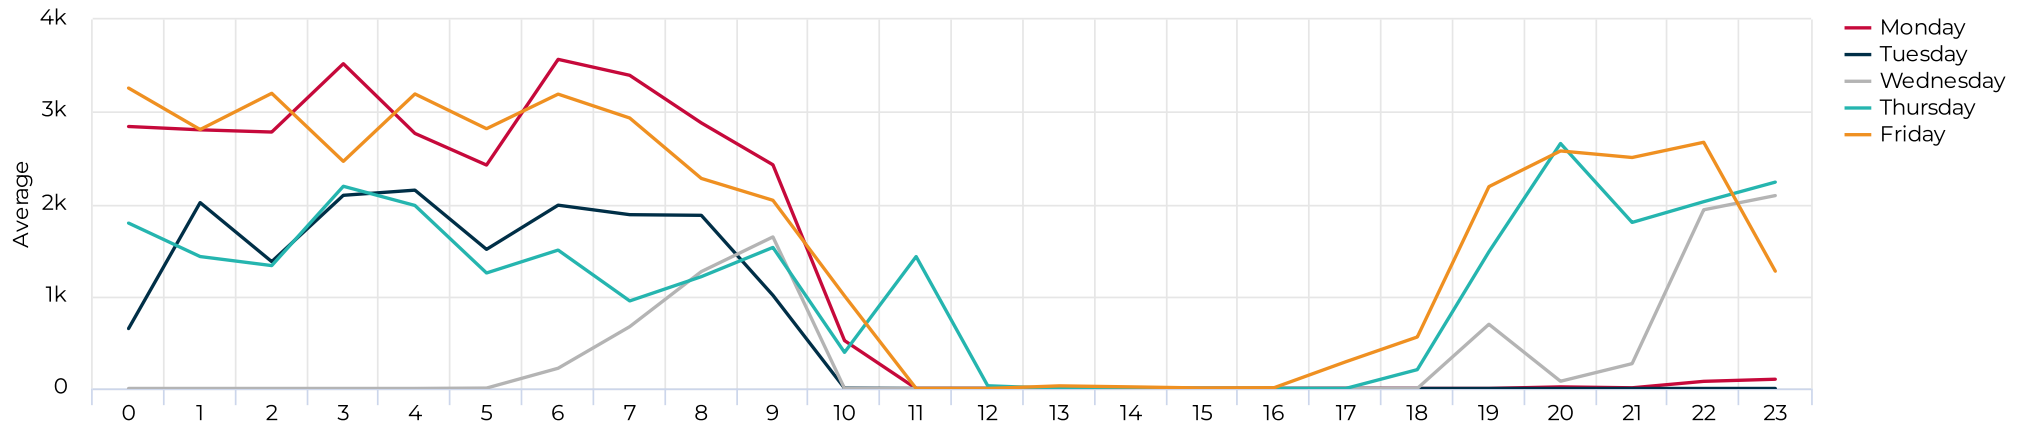

Brays at Spur 5

March 1, 2022 → March 31, 2022

Key Figures Summary

Site	Total ▼	Daily Average	Peak Day	Peak Count
Brays at Spur 5	474,879	15,319	Thu Mar 24, 2022	78,522
Brays at Spur 5 Pedestrian	471,038	15,195	Thu Mar 24, 2022	78,405
Brays Bayou Trail at Wheeler/Spur 5 Pedestrians Eastbound	470,518	15,178	Thu Mar 24, 2022	78,251
Brays at Spur 5 Cyclist	3,841	124	Sun Mar 27, 2022	270
Brays Bayou Trail at Wheeler/Spur 5 Cyclists Eastbound	2,388	77	Sun Mar 27, 2022	160
Brays Bayou Trail at Wheeler/Spur 5 Cyclists Westbound	1,453	47	Sun Mar 27, 2022	110
Brays Bayou Trail at Wheeler/Spur 5 Pedestrians Westbound	520	17	Wed Mar 23, 2022	185

Brays at Spur 5

March 1, 2022 → March 31, 2022

Daily traffic

Distribution

Brays at Spur 5

March 1, 2022 → March 31, 2022

Daily Data (Pedestrian)

Pedestrian Profile (Daily)

Brays at Spur 5

March 1, 2022 → March 31, 2022

Pedestrian - Weekday Profile (Hourly)

08/01/2022 → 08/31/2022

Pedestrian - Weekend Profile (Hourly)

08/01/2022 → 08/31/2022

Brays at Spur 5

March 1, 2022 → March 31, 2022

Cyclist Total (Daily)

Cyclist Profile (Daily)

Brays at Spur 5

March 1, 2022 → March 31, 2022

Cyclist - Weekday Profile (Hourly)

08/01/2022 → 08/31/2022

Cyclist - Weekend Profile (Hourly)

08/01/2022 → 08/31/2022