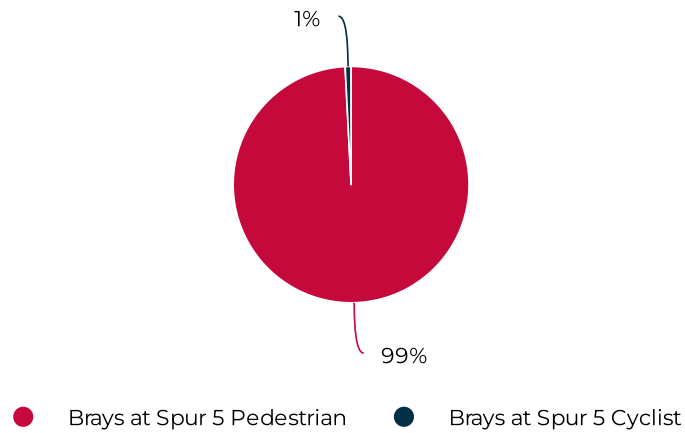

Brays at Spur 5

March 1, 2022 → March 31, 2022

Key Figures Summary

Site	Total ▼	Daily Average	Peak Day	Peak Count
Brays at Spur 5	474,879	15,319	Thu Mar 24, 2022	78,522
Brays at Spur 5 Pedestrian	471,038	15,195	Thu Mar 24, 2022	78,405
Brays Bayou Trail at Wheeler/Spur 5 Pedestrians Eastbound	470,518	15,178	Thu Mar 24, 2022	78,251
Brays at Spur 5 Cyclist	3,841	124	Sun Mar 27, 2022	270
Brays Bayou Trail at Wheeler/Spur 5 Cyclists Eastbound	2,388	77	Sun Mar 27, 2022	160
Brays Bayou Trail at Wheeler/Spur 5 Cyclists Westbound	1,453	47	Sun Mar 27, 2022	110
Brays Bayou Trail at Wheeler/Spur 5 Pedestrians Westbound	520	17	Wed Mar 23, 2022	185

Brays at Spur 5

March 1, 2022 → March 31, 2022

Daily traffic

Distribution

Brays at Spur 5

March 1, 2022 → March 31, 2022

Daily Data (Pedestrian)

Pedestrian Profile (Daily)