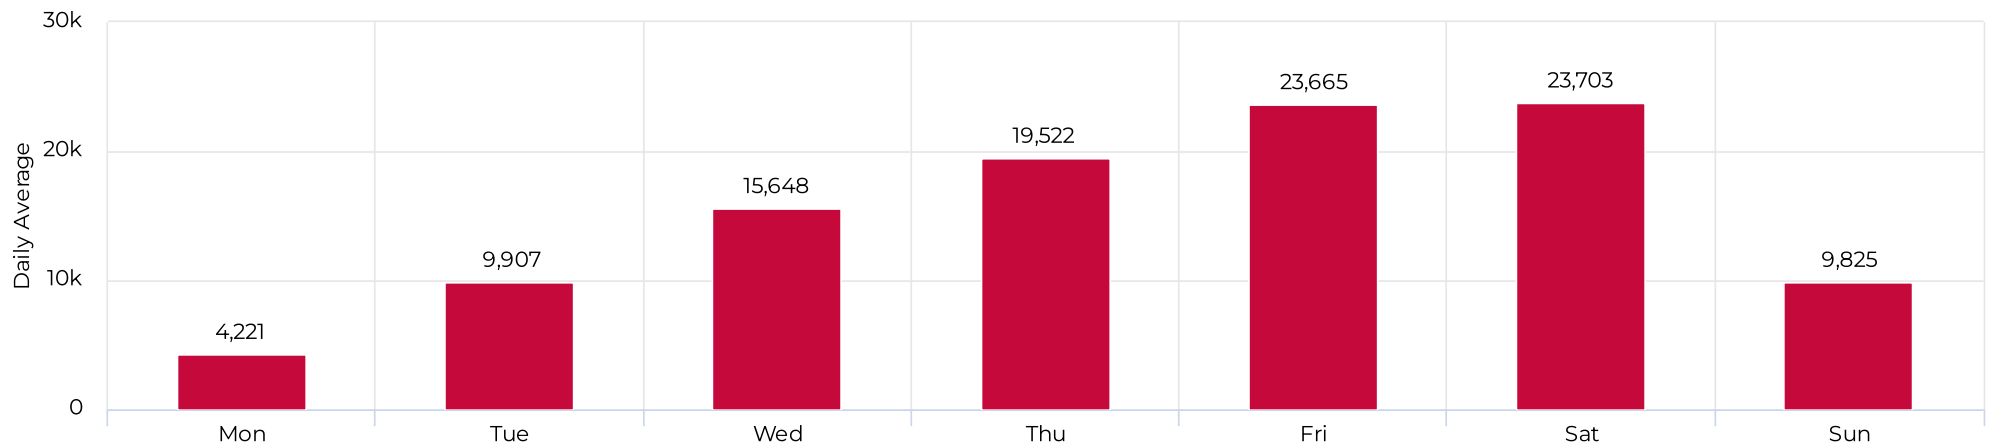

Brays at Spur 5

March 1, 2022 → March 31, 2022

Key Figures Summary

Site	Total ▼	Daily Average	Peak Day	Peak Count
Brays at Spur 5	474,879	15,319	Thu Mar 24, 2022	78,522
Brays at Spur 5 Pedestrian	471,038	15,195	Thu Mar 24, 2022	78,405
Brays Bayou Trail at Wheeler/Spur 5 Pedestrians Eastbound	470,518	15,178	Thu Mar 24, 2022	78,251
Brays at Spur 5 Cyclist	3,841	124	Sun Mar 27, 2022	270
Brays Bayou Trail at Wheeler/Spur 5 Cyclists Eastbound	2,388	77	Sun Mar 27, 2022	160
Brays Bayou Trail at Wheeler/Spur 5 Cyclists Westbound	1,453	47	Sun Mar 27, 2022	110
Brays Bayou Trail at Wheeler/Spur 5 Pedestrians Westbound	520	17	Wed Mar 23, 2022	185

Brays at Spur 5

March 1, 2022 → March 31, 2022

Daily traffic

Distribution

Brays at Spur 5

March 1, 2022 → March 31, 2022

Daily Data (Pedestrian)

Pedestrian Profile (Daily)

Brays at Spur 5

March 1, 2022 → March 31, 2022

Pedestrian - Weekday Profile (Hourly)

08/01/2022 → 08/31/2022

Pedestrian - Weekend Profile (Hourly)

08/01/2022 → 08/31/2022

Brays at Spur 5

March 1, 2022 → March 31, 2022

Cyclist Total (Daily)

Cyclist Profile (Daily)

Brays at Spur 5

March 1, 2022 → March 31, 2022

Cyclist - Weekday Profile (Hourly)

08/01/2022 → 08/31/2022

Cyclist - Weekend Profile (Hourly)

08/01/2022 → 08/31/2022