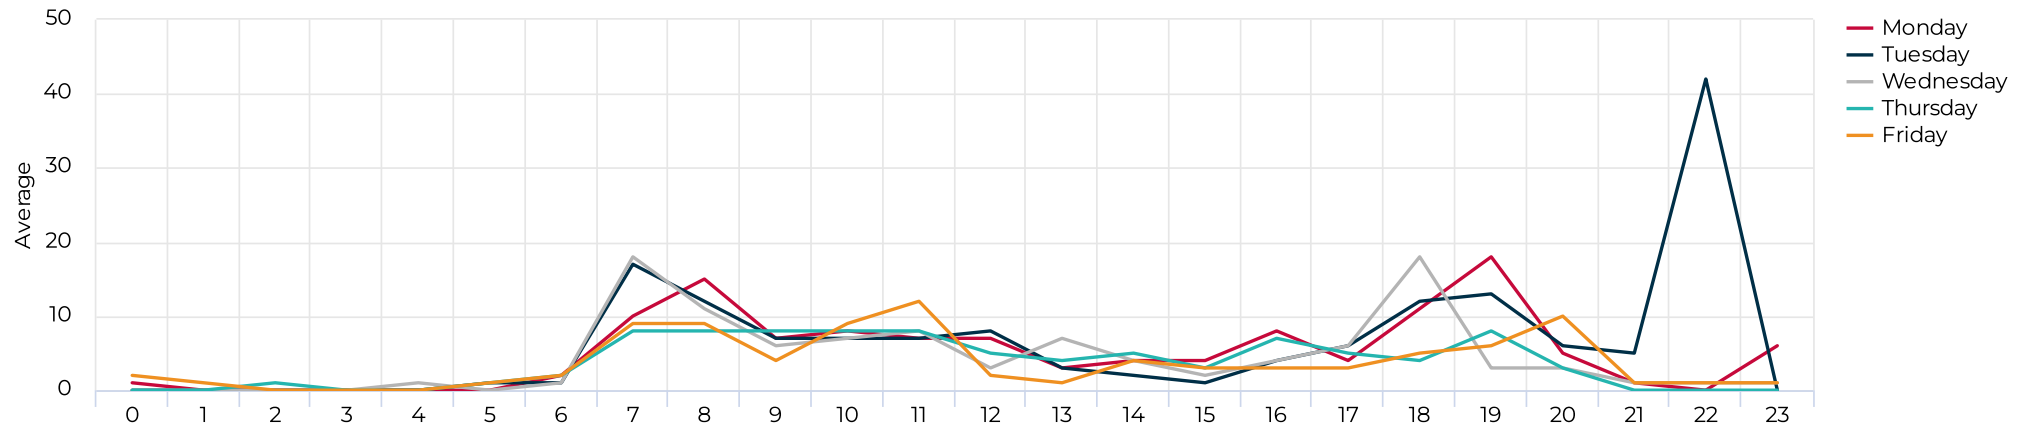

Brays at Spur 5

March 1, 2022 → March 31, 2022

Pedestrian - Weekday Profile (Hourly)

08/01/2022 → 08/31/2022

Pedestrian - Weekend Profile (Hourly)

08/01/2022 → 08/31/2022

Brays at Spur 5

March 1, 2022 → March 31, 2022

Cyclist Total (Daily)

Cyclist Profile (Daily)

Brays at Spur 5

March 1, 2022 → March 31, 2022

Cyclist - Weekday Profile (Hourly)

08/01/2022 → 08/31/2022

Cyclist - Weekend Profile (Hourly)

08/01/2022 → 08/31/2022