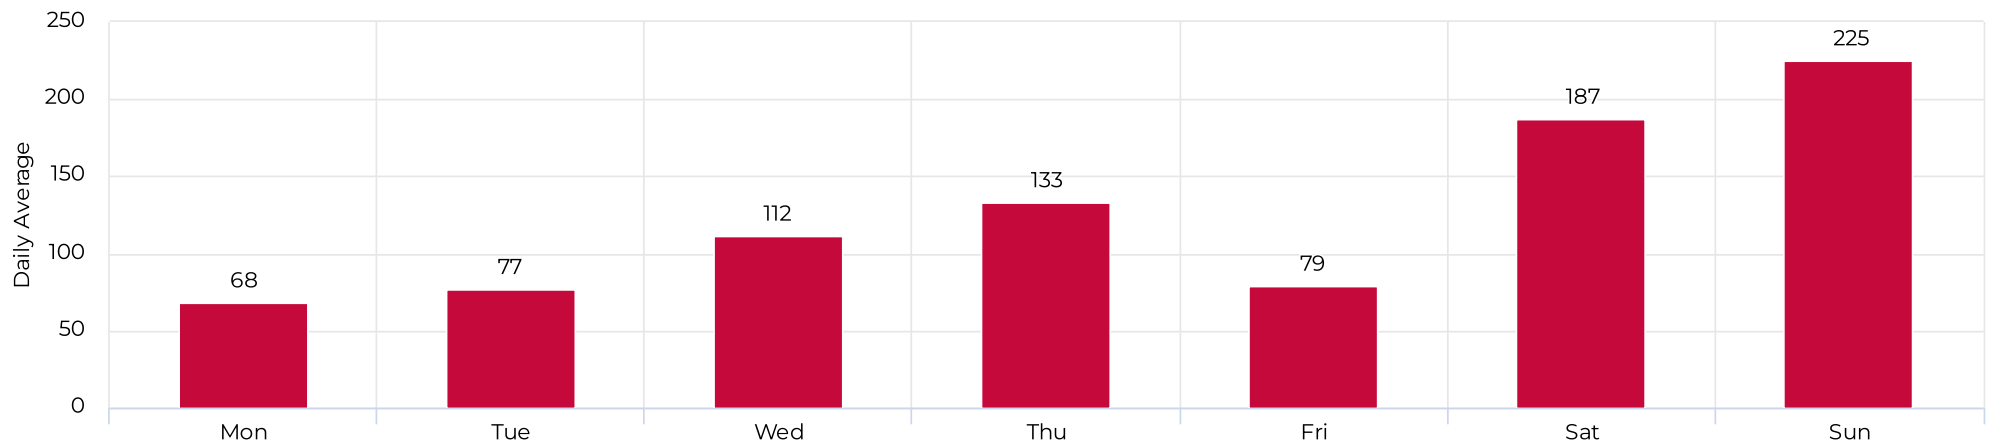

Brays at Spur 5

March 1, 2022 → March 31, 2022

Daily traffic

Distribution

Brays at Spur 5

March 1, 2022 → March 31, 2022

Daily Data (Pedestrian)

Pedestrian Profile (Daily)

Brays at Spur 5

March 1, 2022 → March 31, 2022

Pedestrian - Weekday Profile (Hourly)

08/01/2022 → 08/31/2022

Pedestrian - Weekend Profile (Hourly)

08/01/2022 → 08/31/2022

Brays at Spur 5

March 1, 2022 → March 31, 2022

Cyclist Total (Daily)

Cyclist Profile (Daily)

Brays at Spur 5

March 1, 2022 → March 31, 2022

Cyclist - Weekday Profile (Hourly)

08/01/2022 → 08/31/2022

Cyclist - Weekend Profile (Hourly)

08/01/2022 → 08/31/2022