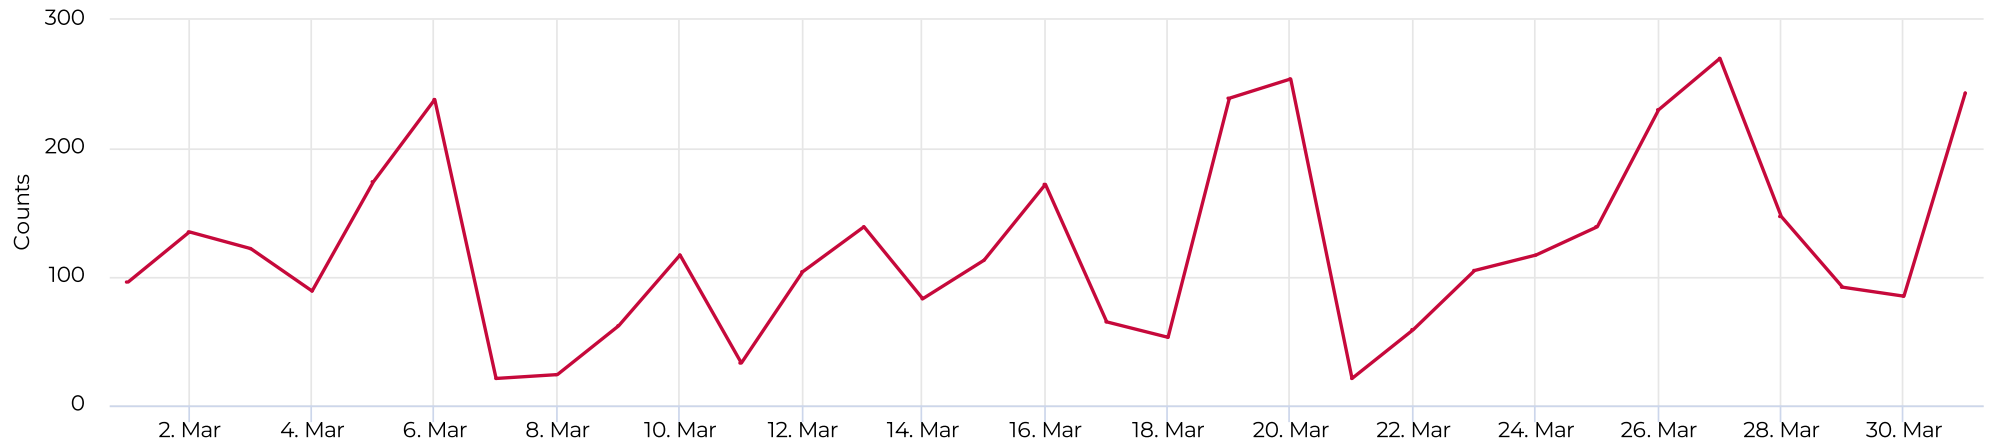

Brays at Spur 5

March 1, 2022 → March 31, 2022

Key Figures Summary

Site	Total ▼	Daily Average	Peak Day	Peak Count
Brays at Spur 5	474,879	15,319	Thu Mar 24, 2022	78,522
Brays at Spur 5 Pedestrian	471,038	15,195	Thu Mar 24, 2022	78,405
Brays Bayou Trail at Wheeler/Spur 5 Pedestrians Eastbound	470,518	15,178	Thu Mar 24, 2022	78,251
Brays at Spur 5 Cyclist	3,841	124	Sun Mar 27, 2022	270
Brays Bayou Trail at Wheeler/Spur 5 Cyclists Eastbound	2,388	77	Sun Mar 27, 2022	160
Brays Bayou Trail at Wheeler/Spur 5 Cyclists Westbound	1,453	47	Sun Mar 27, 2022	110
Brays Bayou Trail at Wheeler/Spur 5 Pedestrians Westbound	520	17	Wed Mar 23, 2022	185

Brays at Spur 5

March 1, 2022 → March 31, 2022

Daily traffic

Distribution

Brays at Spur 5

March 1, 2022 → March 31, 2022

Daily Data (Pedestrian)

Pedestrian Profile (Daily)

Brays at Spur 5

March 1, 2022 → March 31, 2022

Pedestrian - Weekday Profile (Hourly)

08/01/2022 → 08/31/2022

Pedestrian - Weekend Profile (Hourly)

08/01/2022 → 08/31/2022

Brays at Spur 5

March 1, 2022 → March 31, 2022

Cyclist Total (Daily)

Cyclist Profile (Daily)

Brays at Spur 5

March 1, 2022 → March 31, 2022

Cyclist - Weekday Profile (Hourly)

08/01/2022 → 08/31/2022

Cyclist - Weekend Profile (Hourly)

08/01/2022 → 08/31/2022