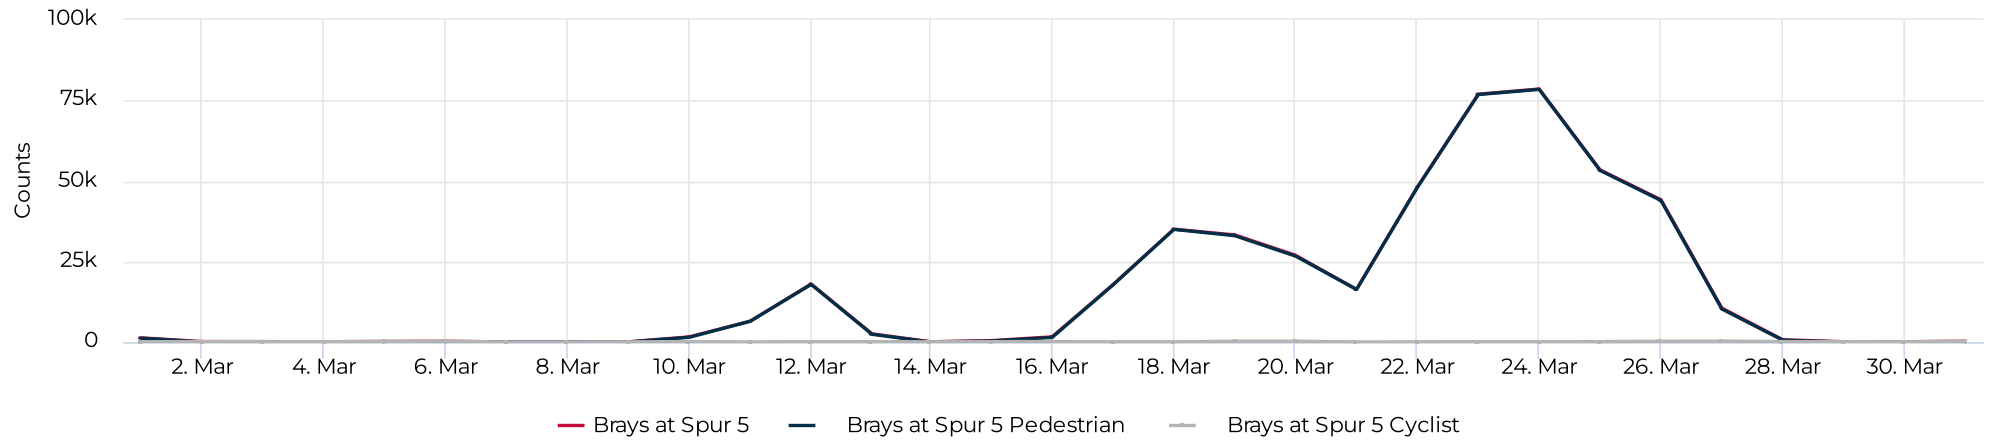

Brays Bayou Trail at Wheeler/Spur 5 March 2022 Report

Christopher Whaley, christopher.whaley@h-gac.com

04/01/2022

Brays at Spur 5

March 1, 2022 → March 31, 2022

Counting Sites Map

Monthly Updates:

A fix for the overcounting error was implemented on July 12th. We are continuing to monitor the counts at this location and will update these reports with any future developments.

Brays at Spur 5

March 1, 2022 → March 31, 2022

Key Figures Summary

Site	Total ▼	Daily Average	Peak Day	Peak Count
Brays at Spur 5	474,879	15,319	Thu Mar 24, 2022	78,522
Brays at Spur 5 Pedestrian	471,038	15,195	Thu Mar 24, 2022	78,405
Brays Bayou Trail at Wheeler/Spur 5 Pedestrians Eastbound	470,518	15,178	Thu Mar 24, 2022	78,251
Brays at Spur 5 Cyclist	3,841	124	Sun Mar 27, 2022	270
Brays Bayou Trail at Wheeler/Spur 5 Cyclists Eastbound	2,388	77	Sun Mar 27, 2022	160
Brays Bayou Trail at Wheeler/Spur 5 Cyclists Westbound	1,453	47	Sun Mar 27, 2022	110
Brays Bayou Trail at Wheeler/Spur 5 Pedestrians Westbound	520	17	Wed Mar 23, 2022	185

Brays at Spur 5

March 1, 2022 → March 31, 2022

Daily traffic

Distribution

Brays at Spur 5

March 1, 2022 → March 31, 2022

Daily Data (Pedestrian)

Pedestrian Profile (Daily)

Brays at Spur 5

March 1, 2022 → March 31, 2022

Pedestrian - Weekday Profile (Hourly)

08/01/2022 → 08/31/2022

Pedestrian - Weekend Profile (Hourly)

08/01/2022 → 08/31/2022

Brays at Spur 5

March 1, 2022 → March 31, 2022