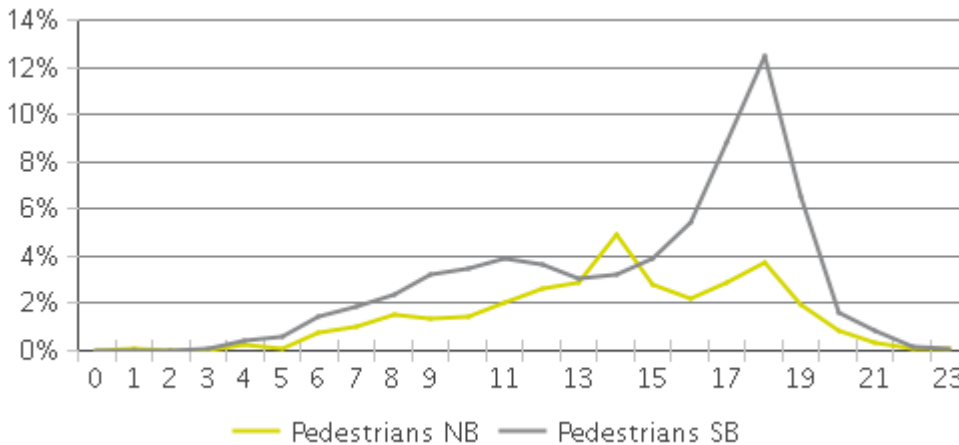

White Oak Trail at 34th St

Period Analyzed: Friday, March 01, 2019 to Sunday, March 31, 2019

	Total Traffic for the Analyzed Period	Daily Average	Busiest Day of the Week	Distribution	
				IN	OUT
Pedestrians	10,723	346	Saturday	35	65
Cyclists	6,992	226	Saturday	83	17

White Oak Trail at 34th St

Period Analyzed: Friday, March 01, 2019 to Sunday, March 31, 2019

White Oak Trail at 34th St (Pedestrians)

Period Analyzed: Friday, March 01, 2019 to Sunday, March 31, 2019

Daily Data

Weekly Profile

Hourly Profile during Weekdays

Hourly Profile during the Weekend

White Oak Trail at 34th St (Cyclists)

Period Analyzed: Friday, March 01, 2019 to Sunday, March 31, 2019

Daily Data

Weekly Profile