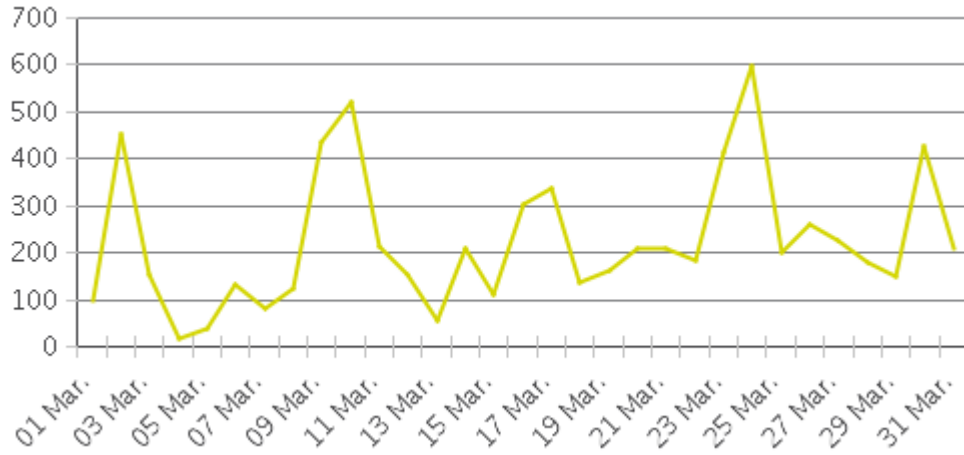

White Oak Trail at 34th St

Period Analyzed: Friday, March 01, 2019 to Sunday, March 31, 2019

	Total Traffic for the Analyzed Period	Daily Average	Busiest Day of the Week	Distribution	
				IN	OUT
Pedestrians	10,723	346	Saturday	35	65
Cyclists	6,992	226	Saturday	83	17

White Oak Trail at 34th St

Period Analyzed: Friday, March 01, 2019 to Sunday, March 31, 2019

White Oak Trail at 34th St (Pedestrians)

Period Analyzed: Friday, March 01, 2019 to Sunday, March 31, 2019

Daily Data

Weekly Profile

Hourly Profile during Weekdays

Hourly Profile during the Weekend

White Oak Trail at 34th St (Cyclists)

Period Analyzed: Friday, March 01, 2019 to Sunday, March 31, 2019

Daily Data

Weekly Profile

Hourly Profile during Weekdays

Hourly Profile during the Weekend