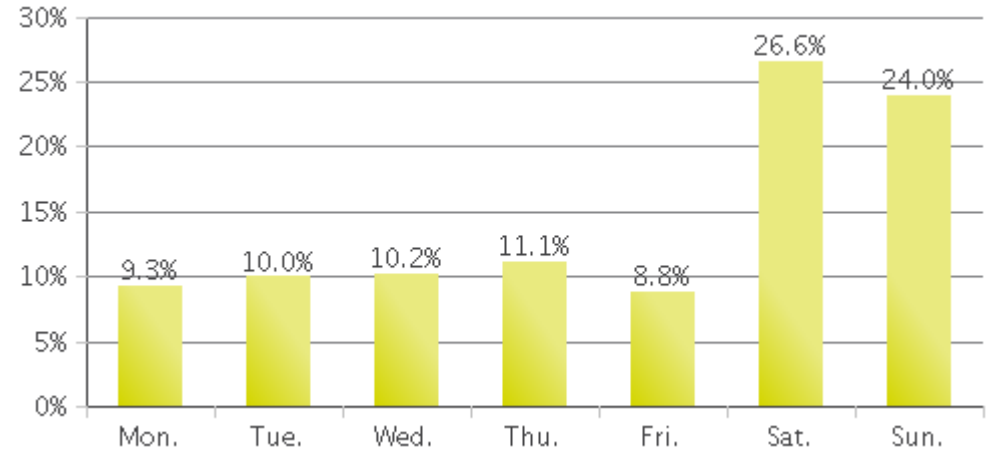

Weekly Profile

Hourly Profile during Weekdays

Hourly Profile during the Weekend

White Oak Trail at 34th St (Cyclists)

Period Analyzed: Friday, March 01, 2019 to Sunday, March 31, 2019

Daily Data

Weekly Profile

Hourly Profile during Weekdays

Hourly Profile during the Weekend