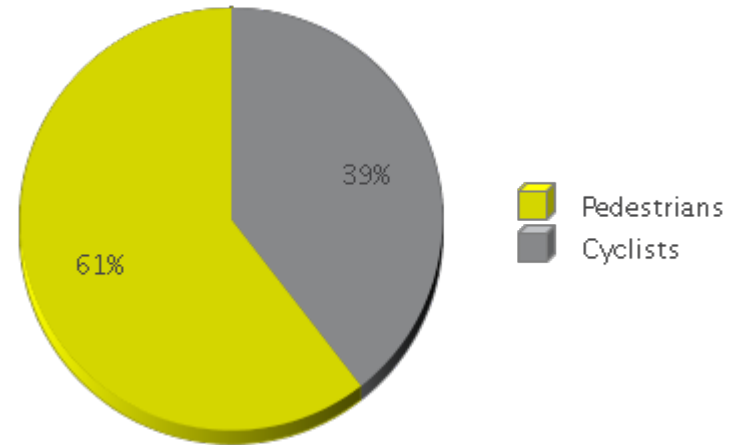

White Oak Trail at 34th St

Period Analyzed: Friday, March 01, 2019 to Sunday, March 31, 2019

	Total Traffic for the Analyzed Period	Daily Average	Busiest Day of the Week	Distribution	
				IN	OUT
Pedestrians	10,723	346	Saturday	35	65
Cyclists	6,992	226	Saturday	83	17

White Oak Trail at 34th St

Period Analyzed: Friday, March 01, 2019 to Sunday, March 31, 2019

White Oak Trail at 34th St (Pedestrians)

Period Analyzed: Friday, March 01, 2019 to Sunday, March 31, 2019

Daily Data

Weekly Profile

Hourly Profile during Weekdays

Hourly Profile during the Weekend

White Oak Trail at 34th St (Cyclists)

Period Analyzed: Friday, March 01, 2019 to Sunday, March 31, 2019

Daily Data

Weekly Profile