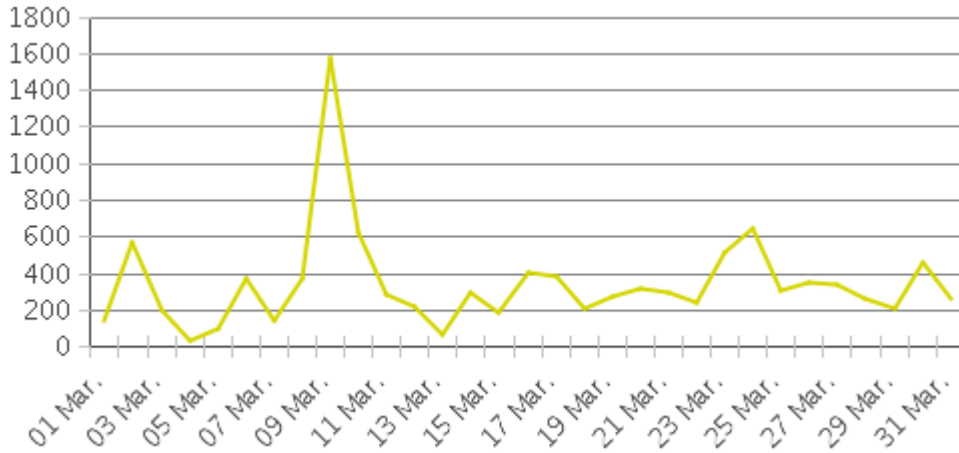

White Oak Trail at 34th St

Period Analyzed: Friday, March 01, 2019 to Sunday, March 31, 2019

	Total Traffic for the Analyzed Period	Daily Average	Busiest Day of the Week	Distribution	
				IN	OUT
Pedestrians	10,723	346	Saturday	35	65
Cyclists	6,992	226	Saturday	83	17

White Oak Trail at 34th St

Period Analyzed: Friday, March 01, 2019 to Sunday, March 31, 2019

White Oak Trail at 34th St (Pedestrians)

Period Analyzed: Friday, March 01, 2019 to Sunday, March 31, 2019

Daily Data

Weekly Profile

Hourly Profile during Weekdays

Hourly Profile during the Weekend

White Oak Trail at 34th St (Cyclists)

Period Analyzed: Friday, March 01, 2019 to Sunday, March 31, 2019

Daily Data

Weekly Profile