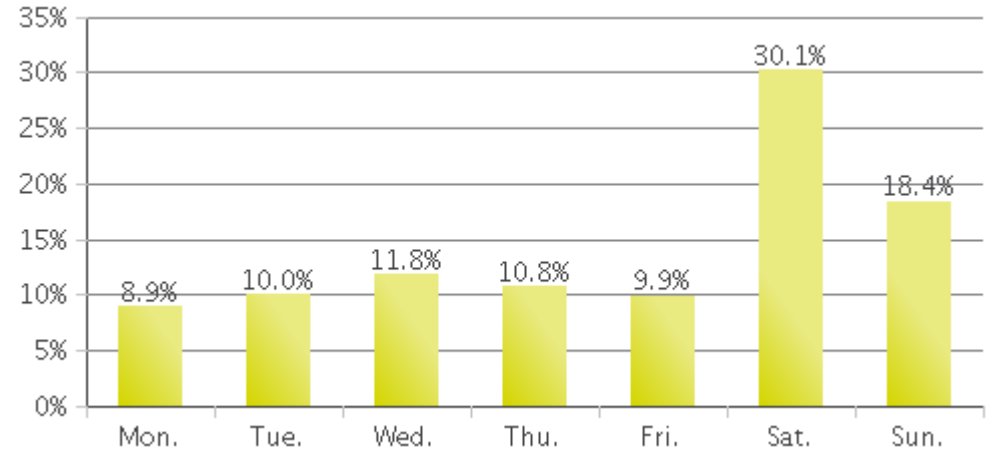

White Oak Trail at 34th St

Period Analyzed: Friday, March 01, 2019 to Sunday, March 31, 2019

	Total Traffic for the Analyzed Period	Daily Average	Busiest Day of the Week	Distribution	
				IN	OUT
Pedestrians	10,723	346	Saturday	35	65
Cyclists	6,992	226	Saturday	83	17

White Oak Trail at 34th St

Period Analyzed: Friday, March 01, 2019 to Sunday, March 31, 2019

White Oak Trail at 34th St (Pedestrians)

Period Analyzed: Friday, March 01, 2019 to Sunday, March 31, 2019

Daily Data

Weekly Profile

Hourly Profile during Weekdays

Hourly Profile during the Weekend

White Oak Trail at 34th St (Cyclists)

Period Analyzed: Friday, March 01, 2019 to Sunday, March 31, 2019

Daily Data

Weekly Profile