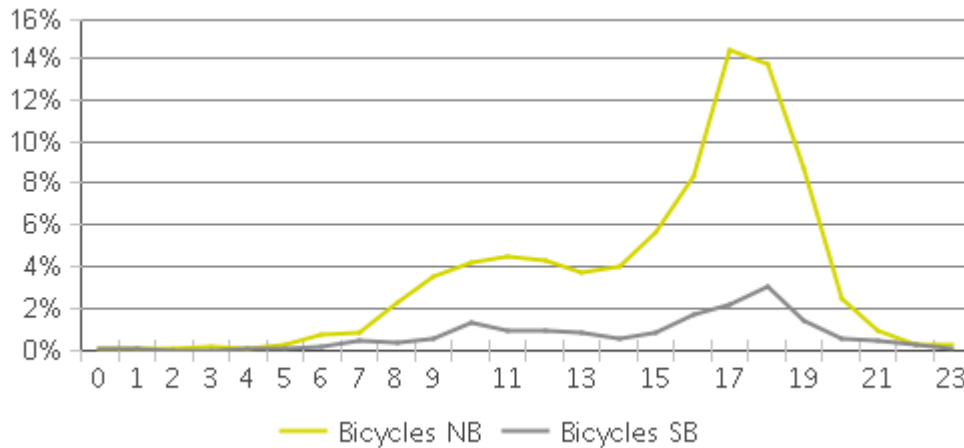

White Oak Trail at 34th St

Period Analyzed: Friday, March 01, 2019 to Sunday, March 31, 2019

	Total Traffic for the Analyzed Period	Daily Average	Busiest Day of the Week	Distribution	
				IN	OUT
Pedestrians	10,723	346	Saturday	35	65
Cyclists	6,992	226	Saturday	83	17

Weekly Profile

Hourly Profile during Weekdays

Hourly Profile during the Weekend

White Oak Trail at 34th St (Cyclists)

Period Analyzed: Friday, March 01, 2019 to Sunday, March 31, 2019

Daily Data

Weekly Profile

Hourly Profile during Weekdays

Hourly Profile during the Weekend