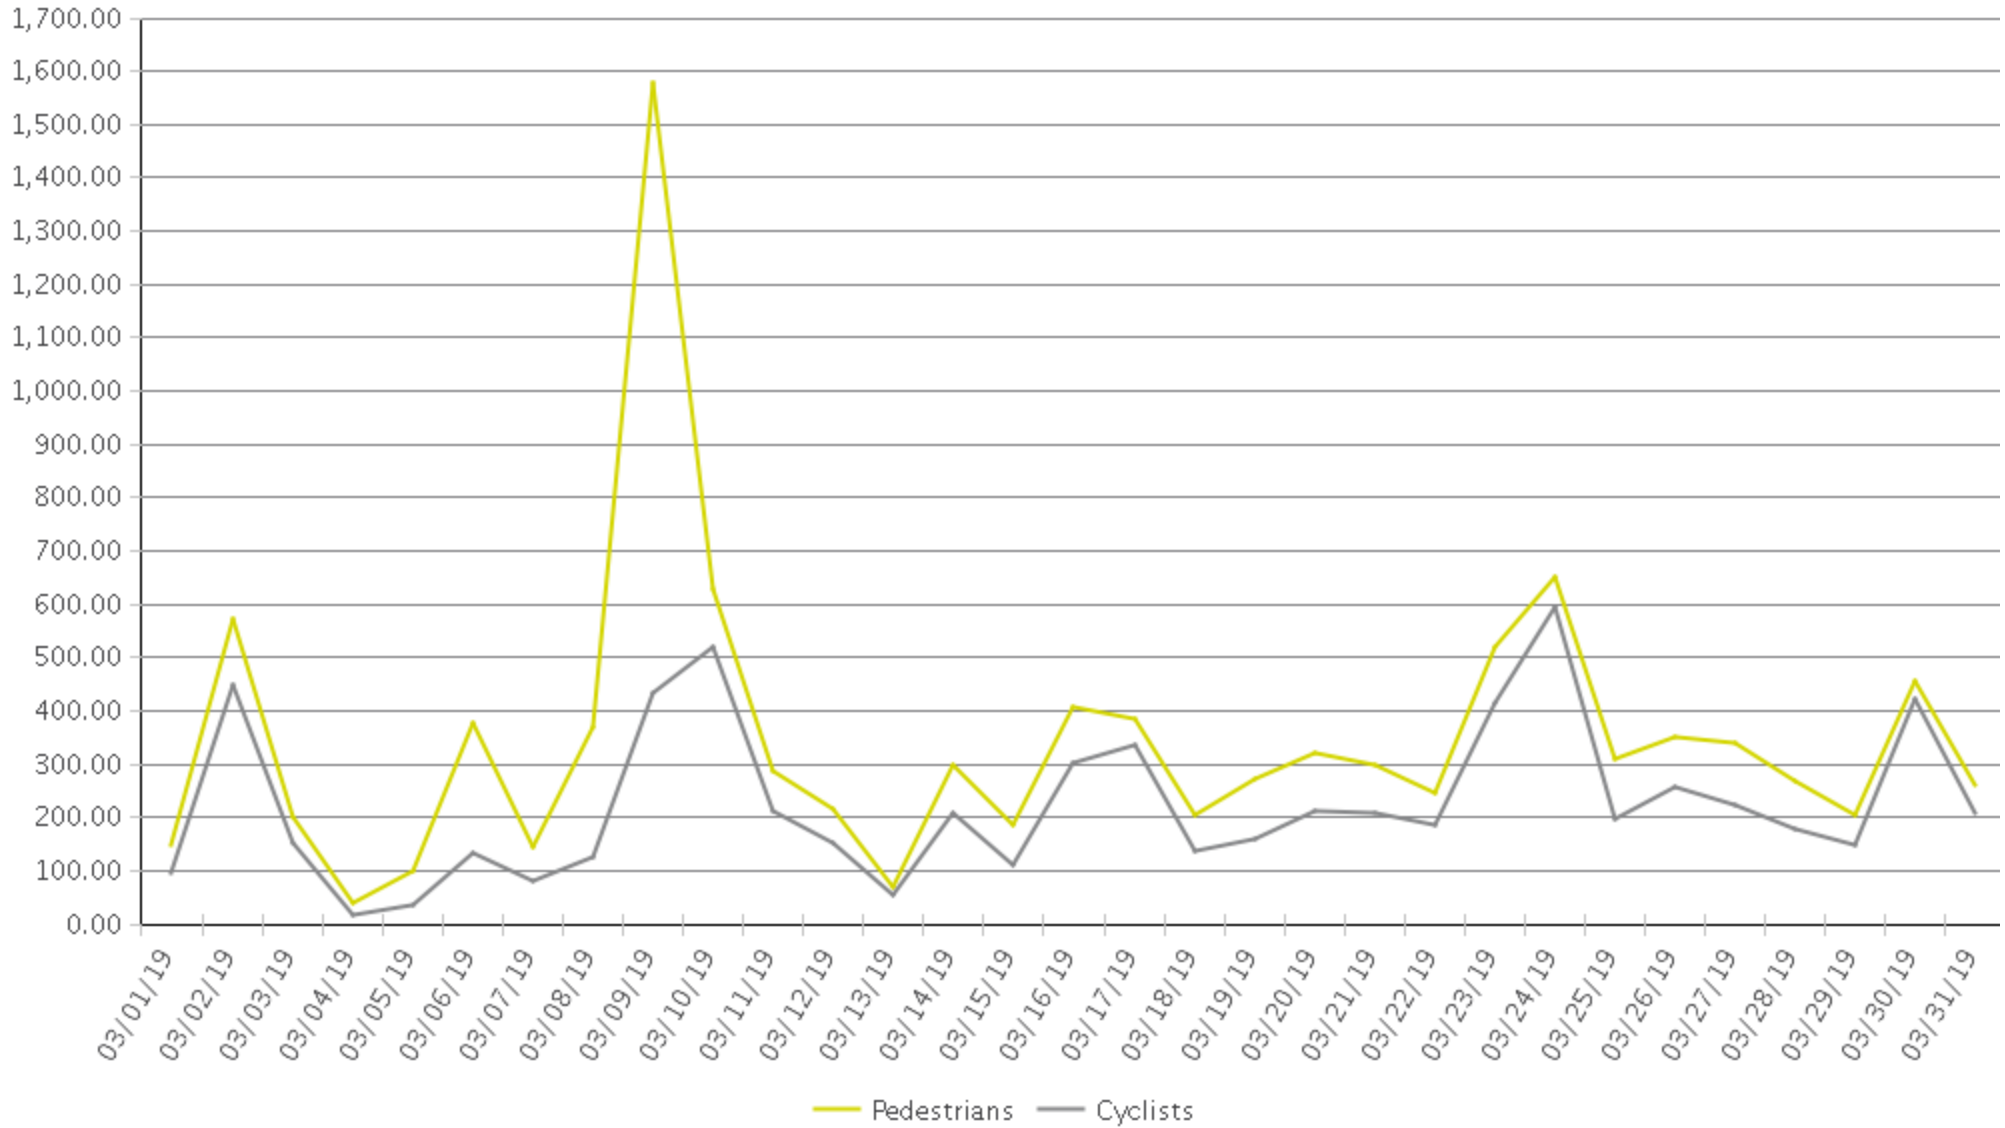

White Oak Trail at 34th St

Period Analyzed: Friday, March 01, 2019 to Sunday, March 31, 2019

	Total Traffic for the Analyzed Period	Daily Average	Busiest Day of the Week	Distribution	
				IN	OUT
Pedestrians	10,723	346	Saturday	35	65
Cyclists	6,992	226	Saturday	83	17

White Oak Trail at 34th St

Period Analyzed: Friday, March 01, 2019 to Sunday, March 31, 2019

White Oak Trail at 34th St (Pedestrians)

Period Analyzed: Friday, March 01, 2019 to Sunday, March 31, 2019

Daily Data

Weekly Profile

Hourly Profile during Weekdays

Hourly Profile during the Weekend

White Oak Trail at 34th St (Cyclists)

Period Analyzed: Friday, March 01, 2019 to Sunday, March 31, 2019

Daily Data

Weekly Profile