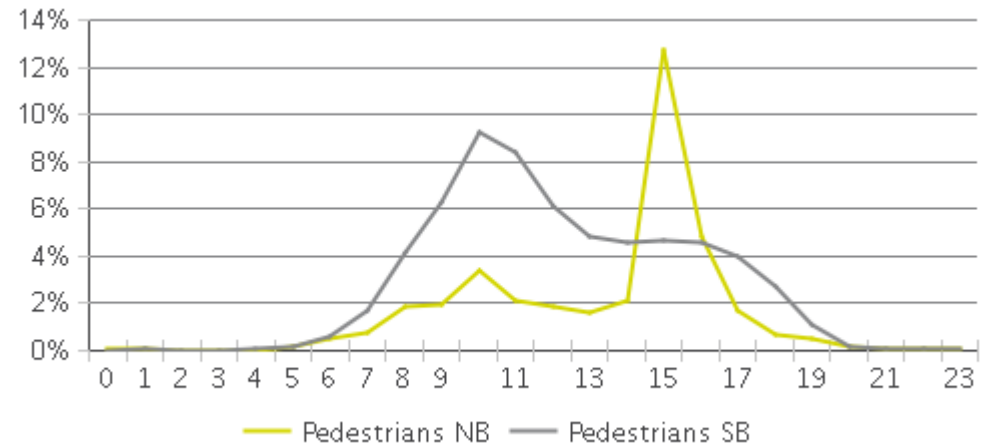

White Oak Trail at 34th St

Period Analyzed: Friday, March 01, 2019 to Sunday, March 31, 2019

	Total Traffic for the Analyzed Period	Daily Average	Busiest Day of the Week	Distribution	
				IN	OUT
Pedestrians	10,723	346	Saturday	35	65
Cyclists	6,992	226	Saturday	83	17

White Oak Trail at 34th St

Period Analyzed: Friday, March 01, 2019 to Sunday, March 31, 2019

White Oak Trail at 34th St (Pedestrians)

Period Analyzed: Friday, March 01, 2019 to Sunday, March 31, 2019

Daily Data

Weekly Profile

Hourly Profile during Weekdays

Hourly Profile during the Weekend

White Oak Trail at 34th St (Cyclists)

Period Analyzed: Friday, March 01, 2019 to Sunday, March 31, 2019

Daily Data

Weekly Profile