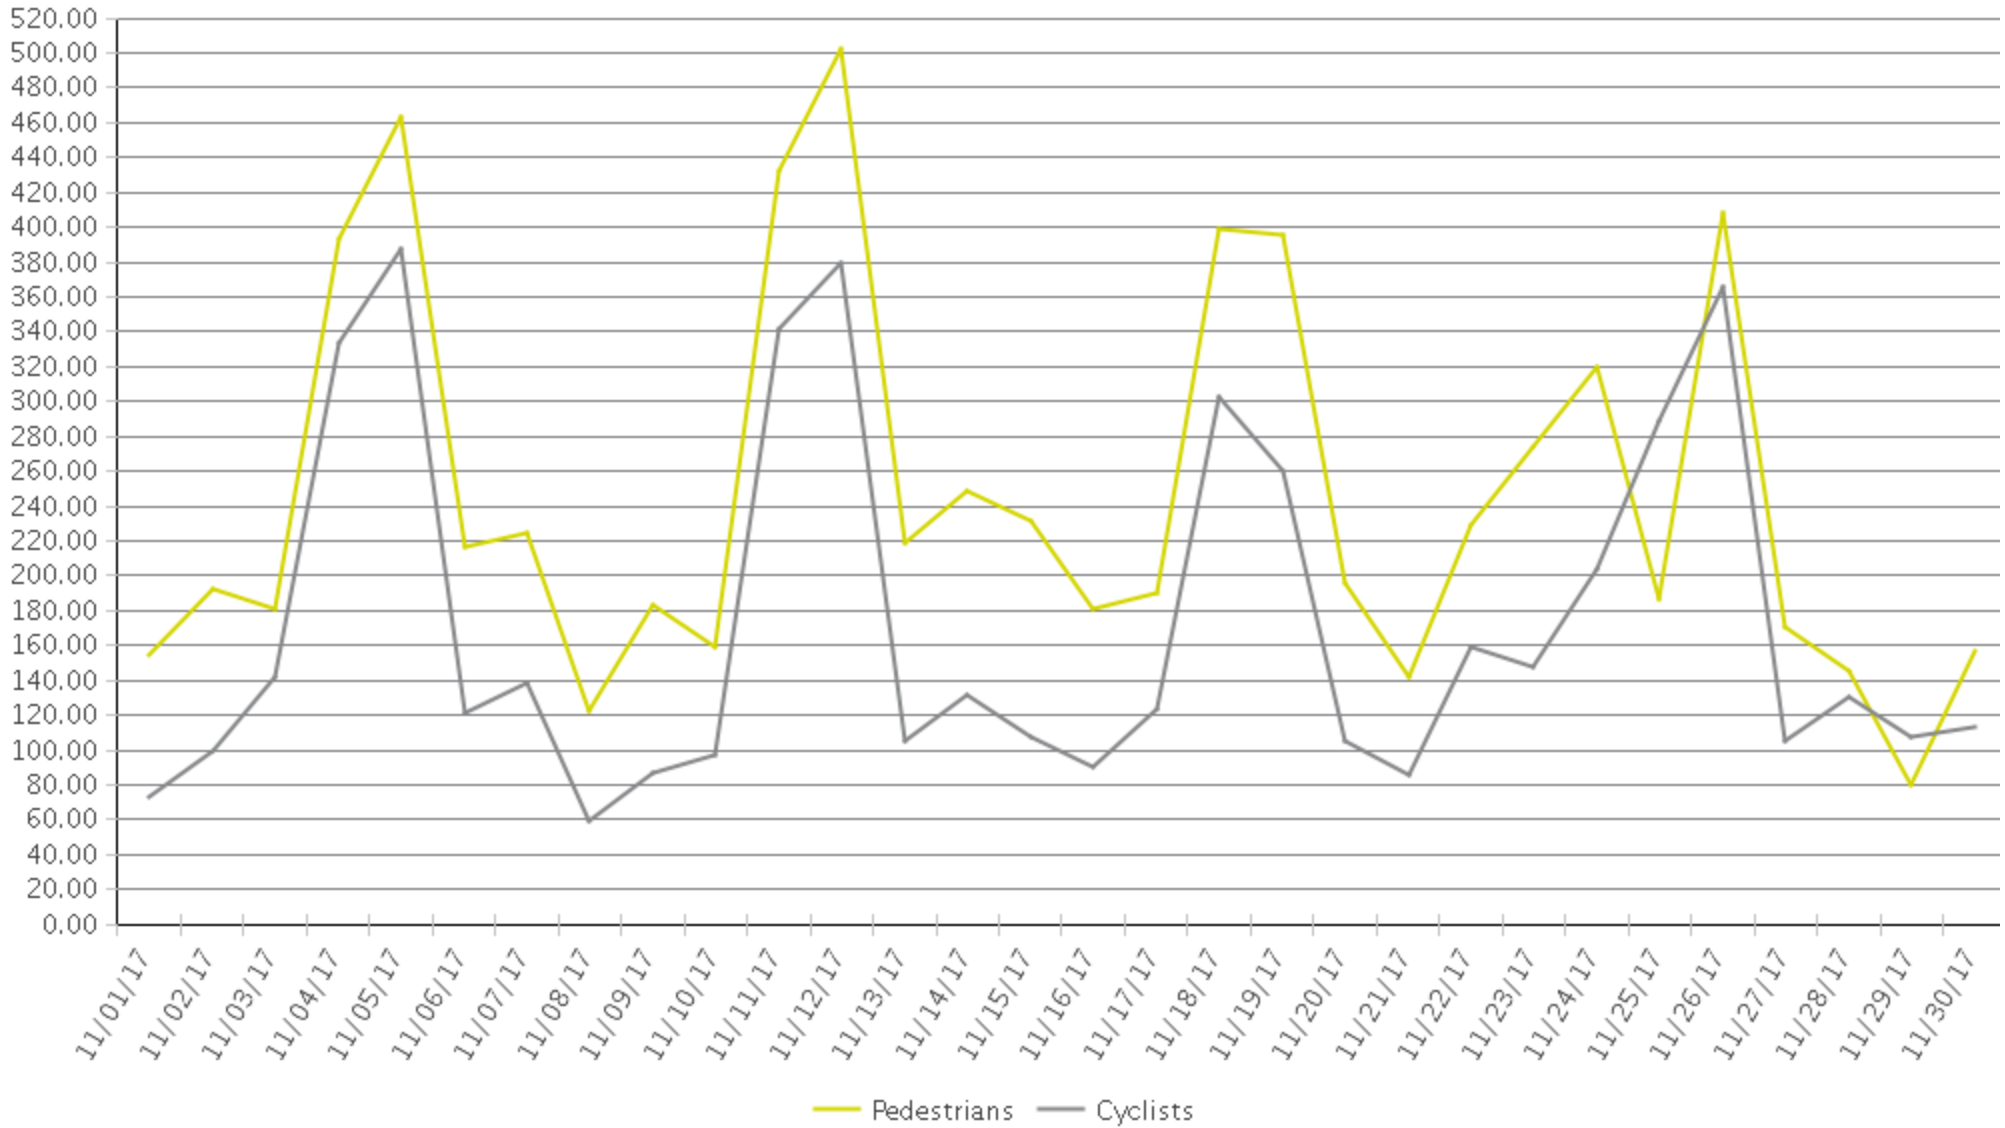

White Oak Trail at 34th St

Period Analyzed: Wednesday, November 01, 2017 to Thursday, November 30, 2017

	Total Traffic for the Analyzed Period	Daily Average	Busiest Day of the Week	Distribution	
				IN	OUT
Pedestrians	7,400	247	Sunday	31	69
Cyclists	5,193	173	Sunday	84	16

White Oak Trail at 34th St

Period Analyzed: Wednesday, November 01, 2017 to Thursday, November 30, 2017

White Oak Trail at 34th St (Pedestrians)

Period Analyzed: Wednesday, November 01, 2017 to Thursday, November 30, 2017

Daily Data

Weekly Profile

Hourly Profile during Weekdays

Hourly Profile during the Weekend

White Oak Trail at 34th St (Cyclists)

Period Analyzed: Wednesday, November 01, 2017 to Thursday, November 30, 2017

Daily Data

Weekly Profile

Hourly Profile during Weekdays

Hourly Profile during the Weekend