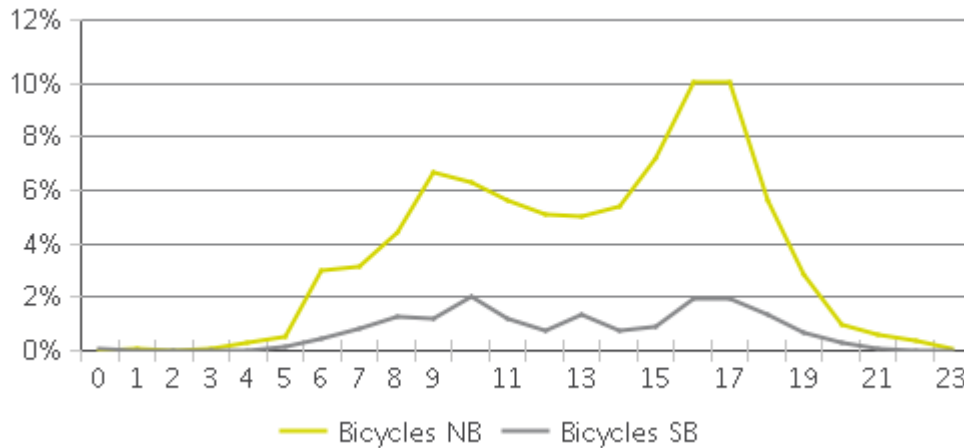

White Oak Trail at 34th St

Period Analyzed: Wednesday, November 01, 2017 to Thursday, November 30, 2017

	Total Traffic for the Analyzed Period	Daily Average	Busiest Day of the Week	Distribution	
				IN	OUT
Pedestrians	7,400	247	Sunday	31	69
Cyclists	5,193	173	Sunday	84	16

Daily Data

Weekly Profile

Hourly Profile during Weekdays

Hourly Profile during the Weekend

White Oak Trail at 34th St (Cyclists)

Period Analyzed: Wednesday, November 01, 2017 to Thursday, November 30, 2017

Daily Data

Weekly Profile

Hourly Profile during Weekdays

Hourly Profile during the Weekend