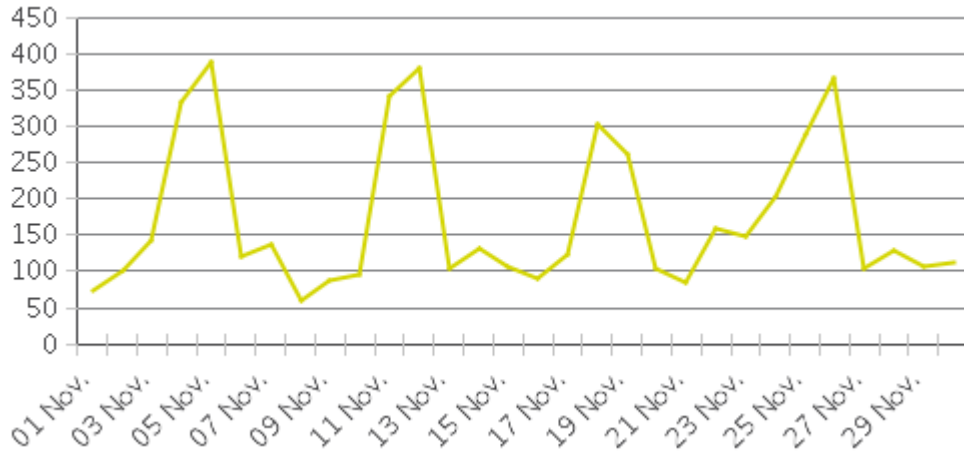

White Oak Trail at 34th St

Period Analyzed: Wednesday, November 01, 2017 to Thursday, November 30, 2017

	Total Traffic for the Analyzed Period	Daily Average	Busiest Day of the Week	Distribution	
				IN	OUT
Pedestrians	7,400	247	Sunday	31	69
Cyclists	5,193	173	Sunday	84	16

White Oak Trail at 34th St

Period Analyzed: Wednesday, November 01, 2017 to Thursday, November 30, 2017

White Oak Trail at 34th St (Pedestrians)

Period Analyzed: Wednesday, November 01, 2017 to Thursday, November 30, 2017

Daily Data

Weekly Profile

Hourly Profile during Weekdays

Hourly Profile during the Weekend

White Oak Trail at 34th St (Cyclists)

Period Analyzed: Wednesday, November 01, 2017 to Thursday, November 30, 2017

Daily Data

Weekly Profile

Hourly Profile during Weekdays

Hourly Profile during the Weekend