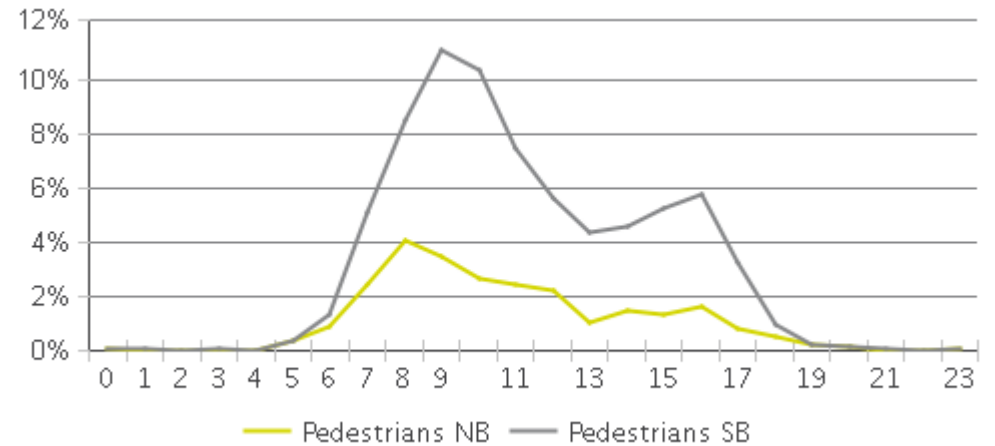

White Oak Trail at 34th St

Period Analyzed: Wednesday, November 01, 2017 to Thursday, November 30, 2017

	Total Traffic for the Analyzed Period	Daily Average	Busiest Day of the Week	Distribution	
				IN	OUT
Pedestrians	7,400	247	Sunday	31	69
Cyclists	5,193	173	Sunday	84	16

White Oak Trail at 34th St

Period Analyzed: Wednesday, November 01, 2017 to Thursday, November 30, 2017

White Oak Trail at 34th St (Pedestrians)

Period Analyzed: Wednesday, November 01, 2017 to Thursday, November 30, 2017

Daily Data

Weekly Profile

Hourly Profile during Weekdays

Hourly Profile during the Weekend

White Oak Trail at 34th St (Cyclists)

Period Analyzed: Wednesday, November 01, 2017 to Thursday, November 30, 2017

Daily Data

Weekly Profile

Hourly Profile during Weekdays

Hourly Profile during the Weekend