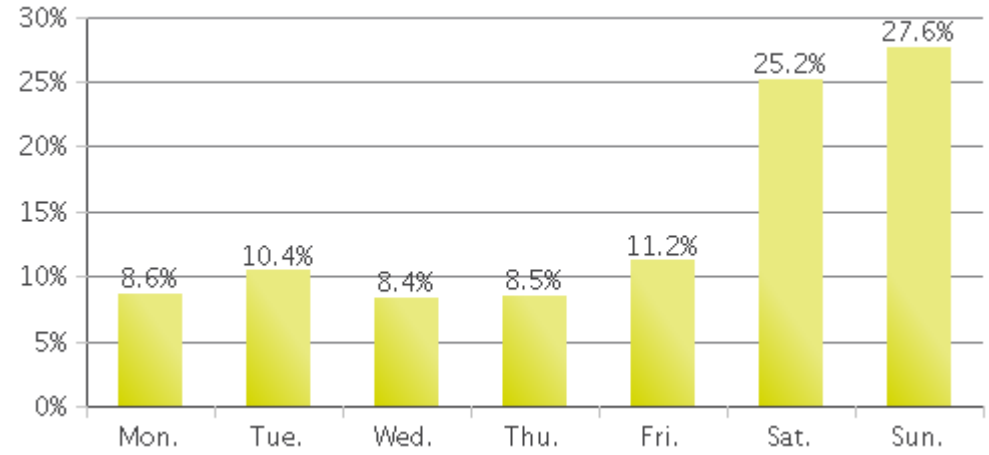

White Oak Trail at 34th St

Period Analyzed: Wednesday, November 01, 2017 to Thursday, November 30, 2017

White Oak Trail at 34th St (Pedestrians)

Period Analyzed: Wednesday, November 01, 2017 to Thursday, November 30, 2017

Daily Data

Weekly Profile

Hourly Profile during Weekdays

Hourly Profile during the Weekend

White Oak Trail at 34th St (Cyclists)

Period Analyzed: Wednesday, November 01, 2017 to Thursday, November 30, 2017

Daily Data

Weekly Profile

Hourly Profile during Weekdays

Hourly Profile during the Weekend