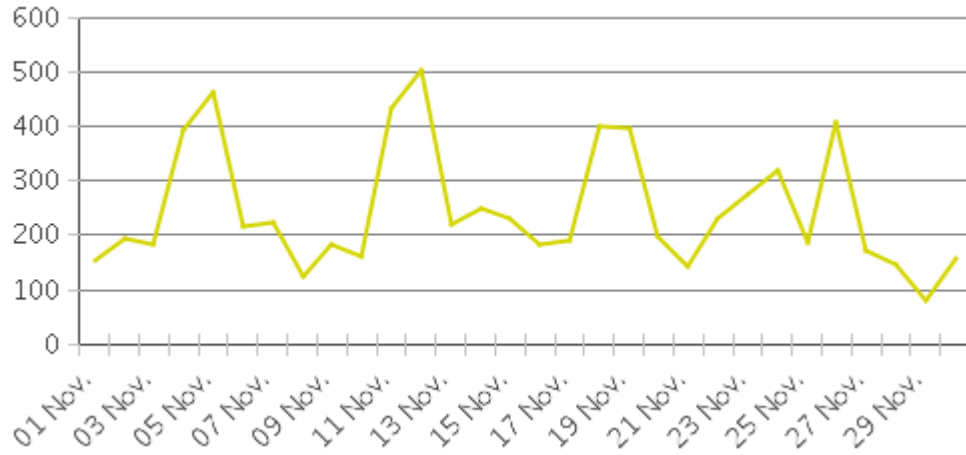

White Oak Trail at 34th St

Period Analyzed: Wednesday, November 01, 2017 to Thursday, November 30, 2017

	Total Traffic for the Analyzed Period	Daily Average	Busiest Day of the Week	Distribution	
				IN	OUT
Pedestrians	7,400	247	Sunday	31	69
Cyclists	5,193	173	Sunday	84	16

White Oak Trail at 34th St

Period Analyzed: Wednesday, November 01, 2017 to Thursday, November 30, 2017

White Oak Trail at 34th St (Pedestrians)

Period Analyzed: Wednesday, November 01, 2017 to Thursday, November 30, 2017

Daily Data

Weekly Profile

Hourly Profile during Weekdays

Hourly Profile during the Weekend

White Oak Trail at 34th St (Cyclists)

Period Analyzed: Wednesday, November 01, 2017 to Thursday, November 30, 2017

Daily Data

Weekly Profile

Hourly Profile during Weekdays

Hourly Profile during the Weekend