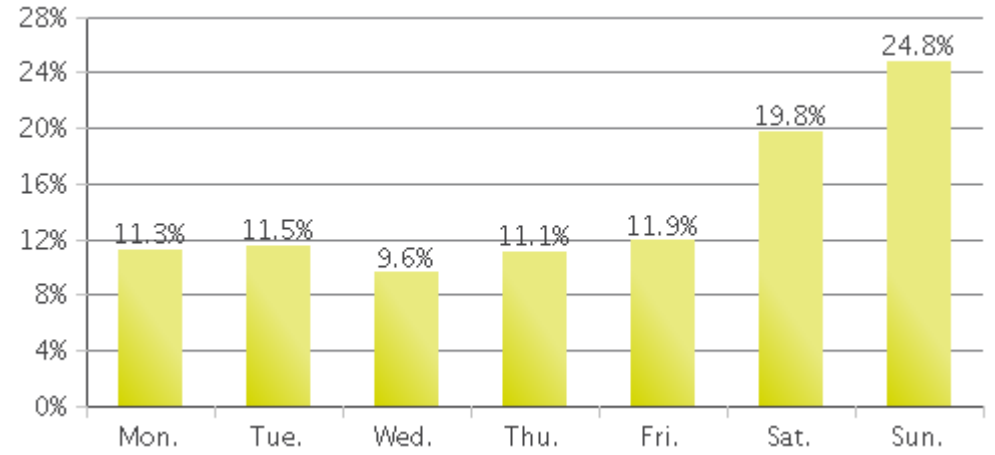

White Oak Trail at 34th St

Period Analyzed: Wednesday, November 01, 2017 to Thursday, November 30, 2017

	Total Traffic for the Analyzed Period	Daily Average	Busiest Day of the Week	Distribution	
				IN	OUT
Pedestrians	7,400	247	Sunday	31	69
Cyclists	5,193	173	Sunday	84	16

White Oak Trail at 34th St

Period Analyzed: Wednesday, November 01, 2017 to Thursday, November 30, 2017

White Oak Trail at 34th St (Pedestrians)

Period Analyzed: Wednesday, November 01, 2017 to Thursday, November 30, 2017

Daily Data

Weekly Profile

Hourly Profile during Weekdays

Hourly Profile during the Weekend

White Oak Trail at 34th St (Cyclists)

Period Analyzed: Wednesday, November 01, 2017 to Thursday, November 30, 2017