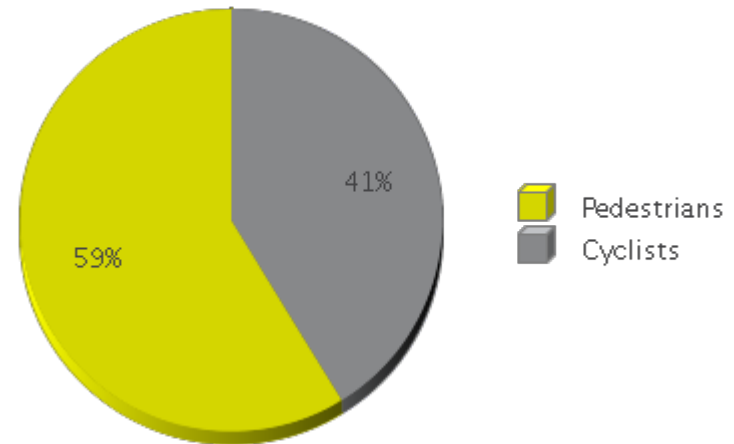

White Oak Trail at 34th St

Period Analyzed: Wednesday, November 01, 2017 to Thursday, November 30, 2017

	Total Traffic for the Analyzed Period	Daily Average	Busiest Day of the Week	Distribution	
				IN	OUT
Pedestrians	7,400	247	Sunday	31	69
Cyclists	5,193	173	Sunday	84	16

White Oak Trail at 34th St

Period Analyzed: Wednesday, November 01, 2017 to Thursday, November 30, 2017

White Oak Trail at 34th St (Pedestrians)

Period Analyzed: Wednesday, November 01, 2017 to Thursday, November 30, 2017

Daily Data

Weekly Profile

Hourly Profile during Weekdays

Hourly Profile during the Weekend

White Oak Trail at 34th St (Cyclists)

Period Analyzed: Wednesday, November 01, 2017 to Thursday, November 30, 2017