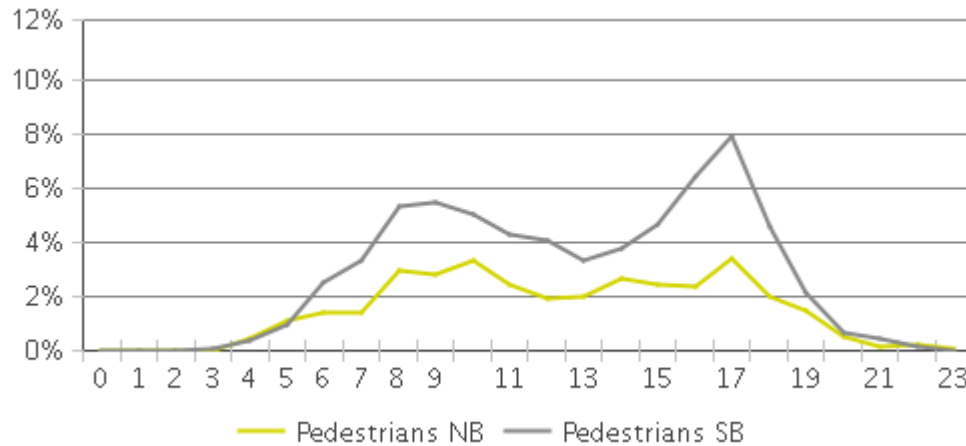

White Oak Trail at 34th St

Period Analyzed: Wednesday, November 01, 2017 to Thursday, November 30, 2017

	Total Traffic for the Analyzed Period	Daily Average	Busiest Day of the Week	Distribution	
				IN	OUT
Pedestrians	7,400	247	Sunday	31	69
Cyclists	5,193	173	Sunday	84	16

White Oak Trail at 34th St

Period Analyzed: Wednesday, November 01, 2017 to Thursday, November 30, 2017

White Oak Trail at 34th St (Pedestrians)

Period Analyzed: Wednesday, November 01, 2017 to Thursday, November 30, 2017

Daily Data

Weekly Profile

Hourly Profile during Weekdays

Hourly Profile during the Weekend

White Oak Trail at 34th St (Cyclists)

Period Analyzed: Wednesday, November 01, 2017 to Thursday, November 30, 2017