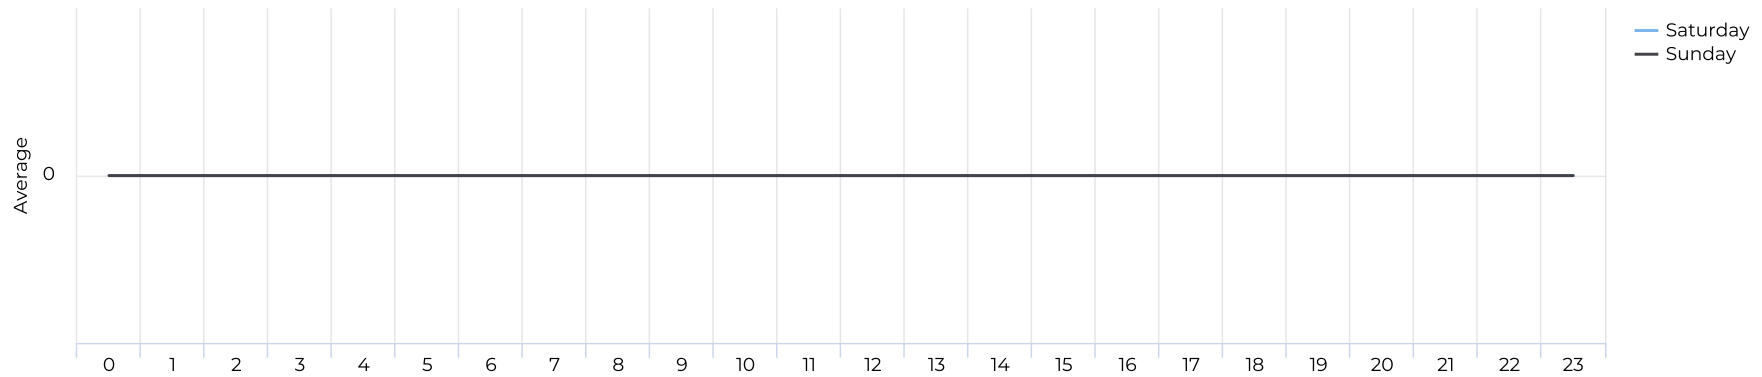

White Oak at 34th

April 1, 2021 → April 30, 2021

Time Series

White Oak at 34th

April 1, 2021 → April 30, 2021

Daily Data (Pedestrian)

Pedestrian Profile (Daily)

White Oak at 34th

April 1, 2021 → April 30, 2021

Pedestrian - Weekday Profile (Hourly)

04/01/2021 → 04/30/2021

Pedestrian - Weekend Profile (Hourly)

04/01/2021 → 04/30/2021

White Oak at 34th

April 1, 2021 → April 30, 2021

Cyclist Total (Daily)

Cyclist Profile (Daily)

White Oak at 34th

April 1, 2021 → April 30, 2021

Cyclist - Weekday Profile (Hourly)

04/01/2021 → 04/30/2021

Cyclist - Weekend Profile (Hourly)

04/01/2021 → 04/30/2021