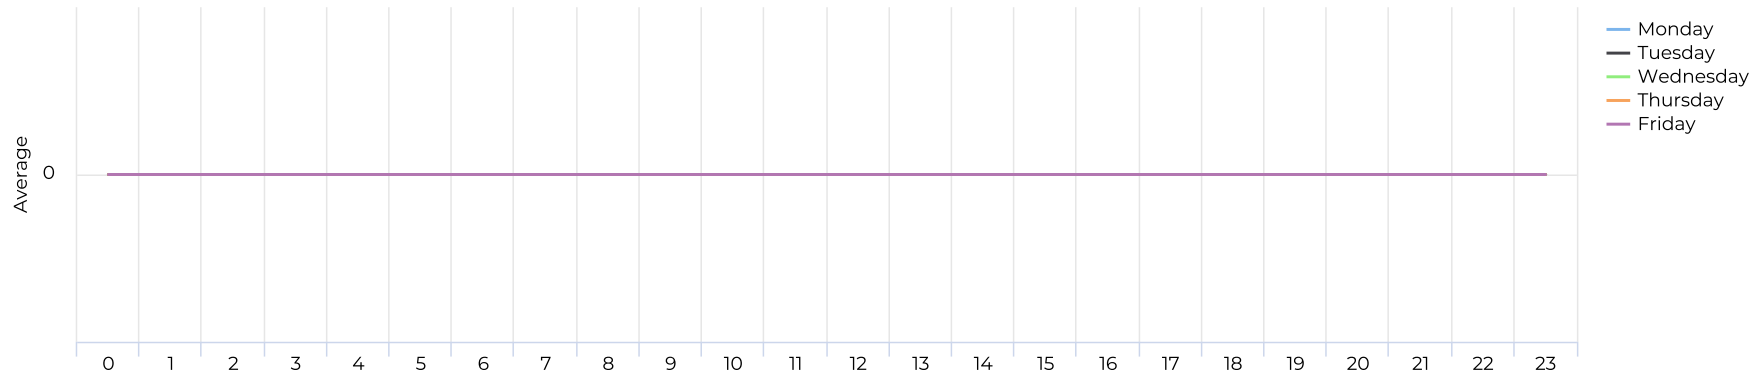

White Oak at 34th

April 1, 2021 → April 30, 2021

Time Series

White Oak at 34th

April 1, 2021 → April 30, 2021

Daily Data (Pedestrian)

Pedestrian Profile (Daily)

White Oak at 34th

April 1, 2021 → April 30, 2021

Pedestrian - Weekday Profile (Hourly)

04/01/2021 → 04/30/2021

Pedestrian - Weekend Profile (Hourly)

04/01/2021 → 04/30/2021

White Oak at 34th

April 1, 2021 → April 30, 2021

Cyclist Total (Daily)

Cyclist Profile (Daily)

White Oak at 34th

April 1, 2021 → April 30, 2021

Cyclist - Weekday Profile (Hourly)

04/01/2021 → 04/30/2021

Cyclist - Weekend Profile (Hourly)

04/01/2021 → 04/30/2021