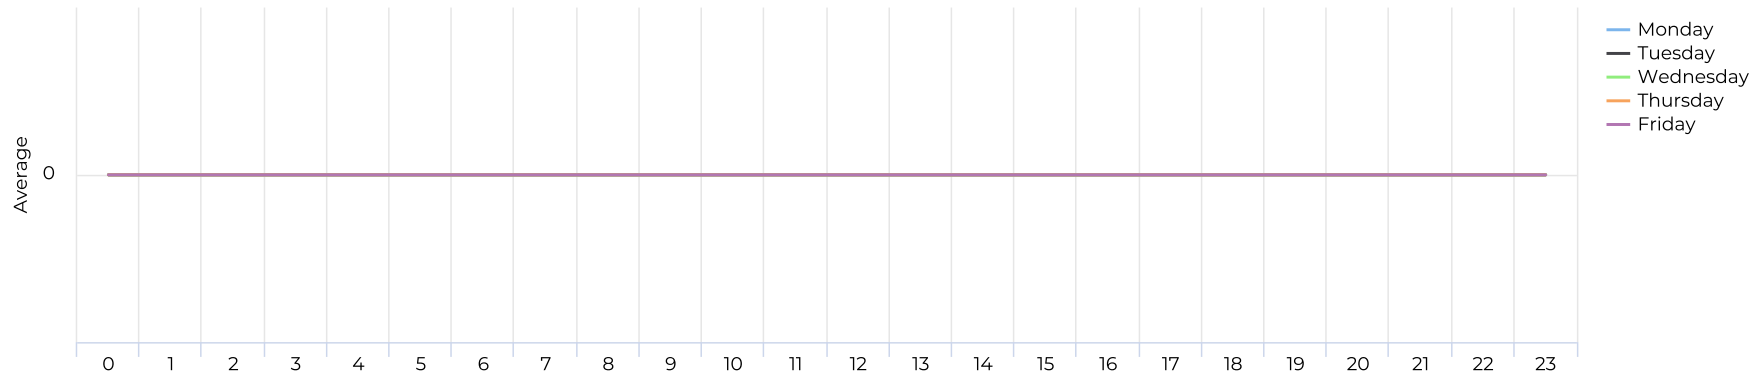

Key Figures Summary

Site	Total	Average	Peak Count	Peak Period
White Oak at 34th	0	0	0	Thu Apr 1, 2021
White Oak at 34th Pedestrian	0	0	0	Thu Apr 1, 2021
White Oak at 34th Cyclist	0	0	0	Thu Apr 1, 2021
Pedestrians NB	0	0	0	Thu Apr 1, 2021
Pedestrians SB	0	0	0	Thu Apr 1, 2021
Bicycles NB	0	0	0	Thu Apr 1, 2021
Bicycles SB	0	0	0	Thu Apr 1, 2021

White Oak at 34th

April 1, 2021 → April 30, 2021

Time Series

White Oak at 34th

April 1, 2021 → April 30, 2021

Daily Data (Pedestrian)

Pedestrian Profile (Daily)

White Oak at 34th

April 1, 2021 → April 30, 2021

Pedestrian - Weekday Profile (Hourly)

04/01/2021 → 04/30/2021

Pedestrian - Weekend Profile (Hourly)

04/01/2021 → 04/30/2021

White Oak at 34th

April 1, 2021 → April 30, 2021

Cyclist Total (Daily)

Cyclist Profile (Daily)

White Oak at 34th

April 1, 2021 → April 30, 2021

Cyclist - Weekday Profile (Hourly)

04/01/2021 → 04/30/2021

Cyclist - Weekend Profile (Hourly)

04/01/2021 → 04/30/2021