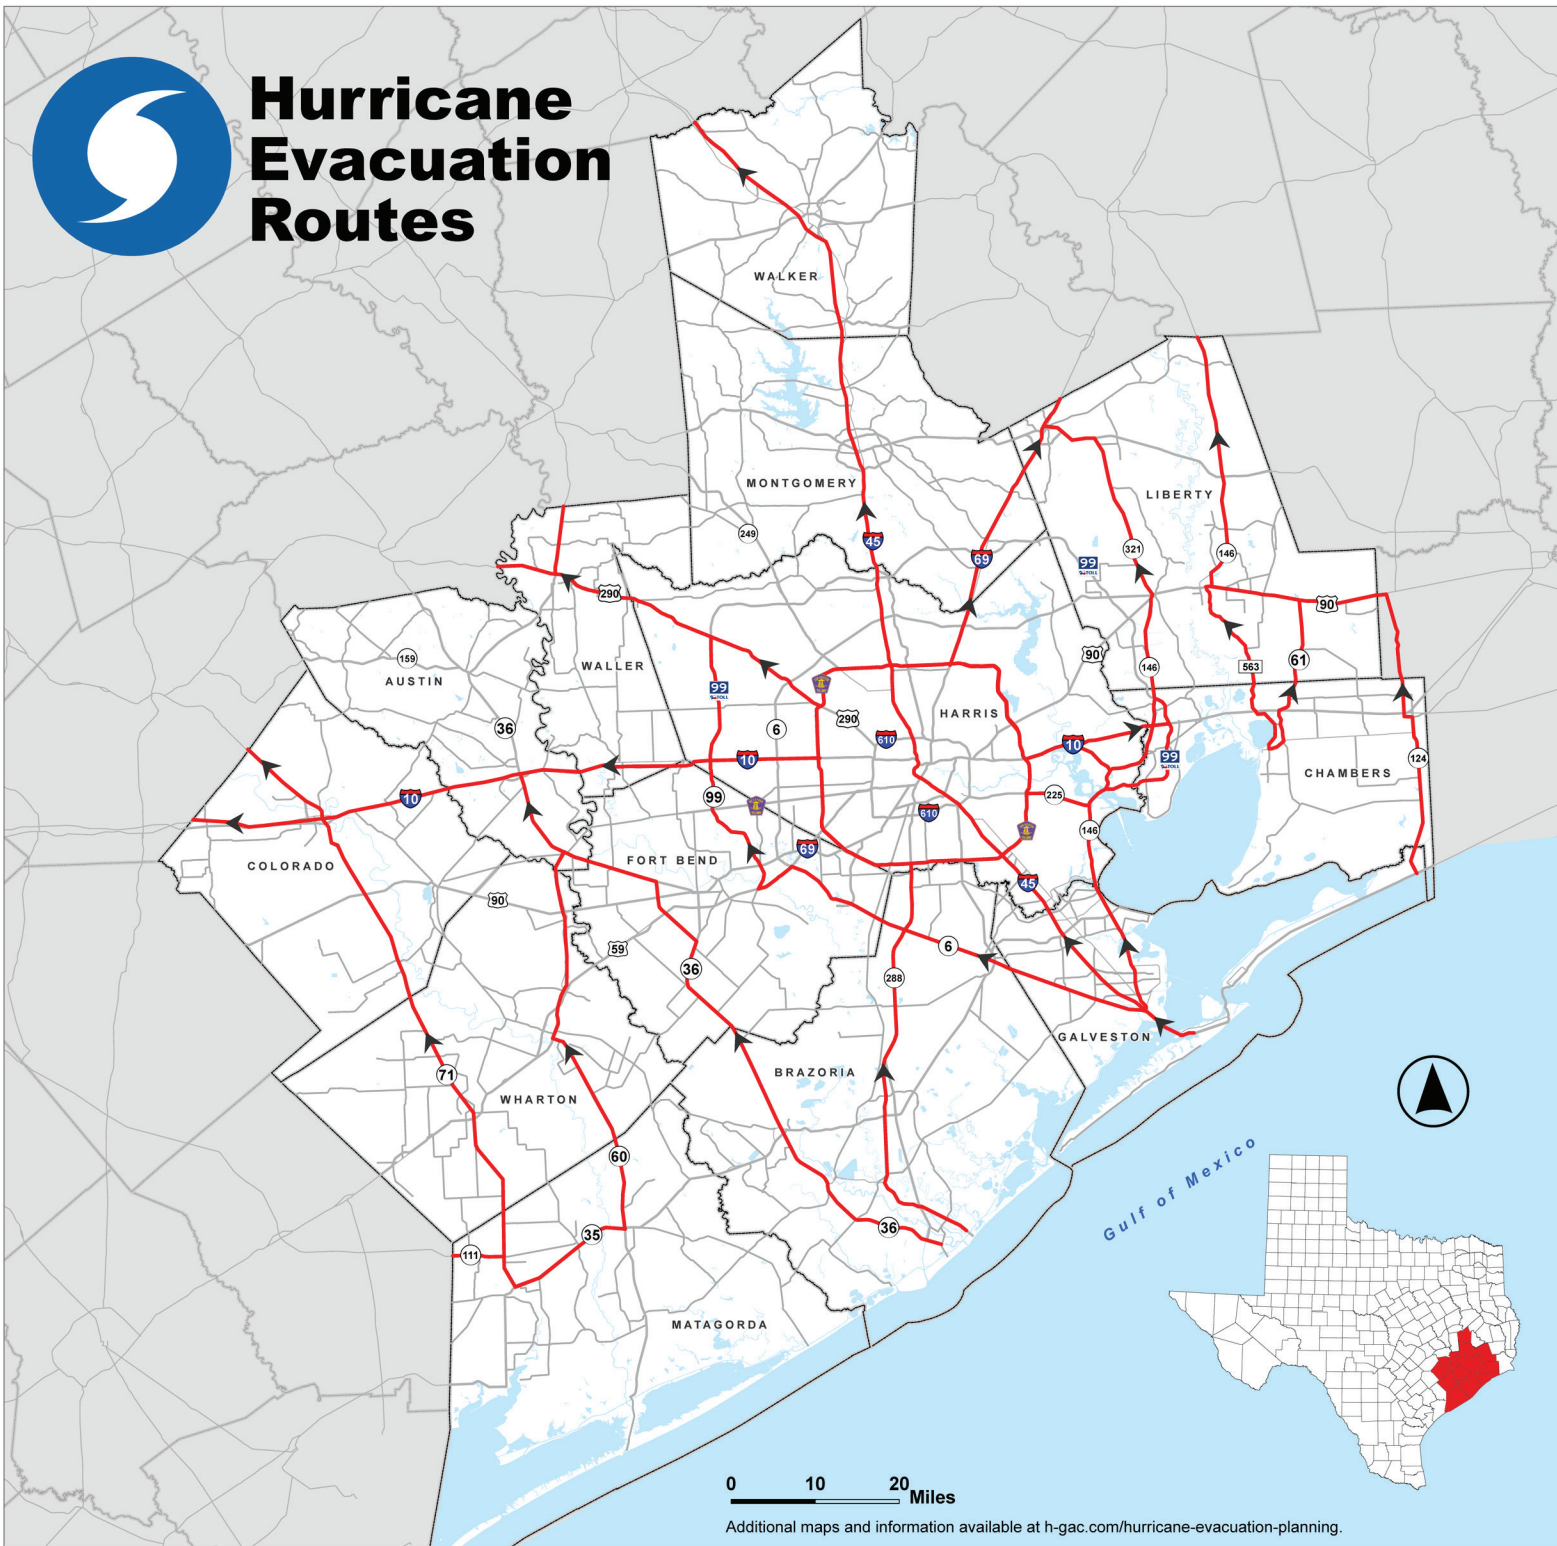

# Hurricane Evacuation Routes

## H-GAC Region

Austin, Brazoria, Chambers, Colorado, Fort Bend, Galveston, Harris, Liberty, Matagorda, Montgomery, Walker, Waller, Wharton

Gulf of Mexico

0 10 20 Miles

Additional maps and information available at [h-gac.com/hurricane-evacuation-planning](http://h-gac.com/hurricane-evacuation-planning).

### Route Designation

- Evacuation Corridors
- Other Roads
- County Boundary

Revision Date: May 1, 2024  
Expiration Date: December 31, 2024  
Map Created by:  
Houston-Galveston Area Council