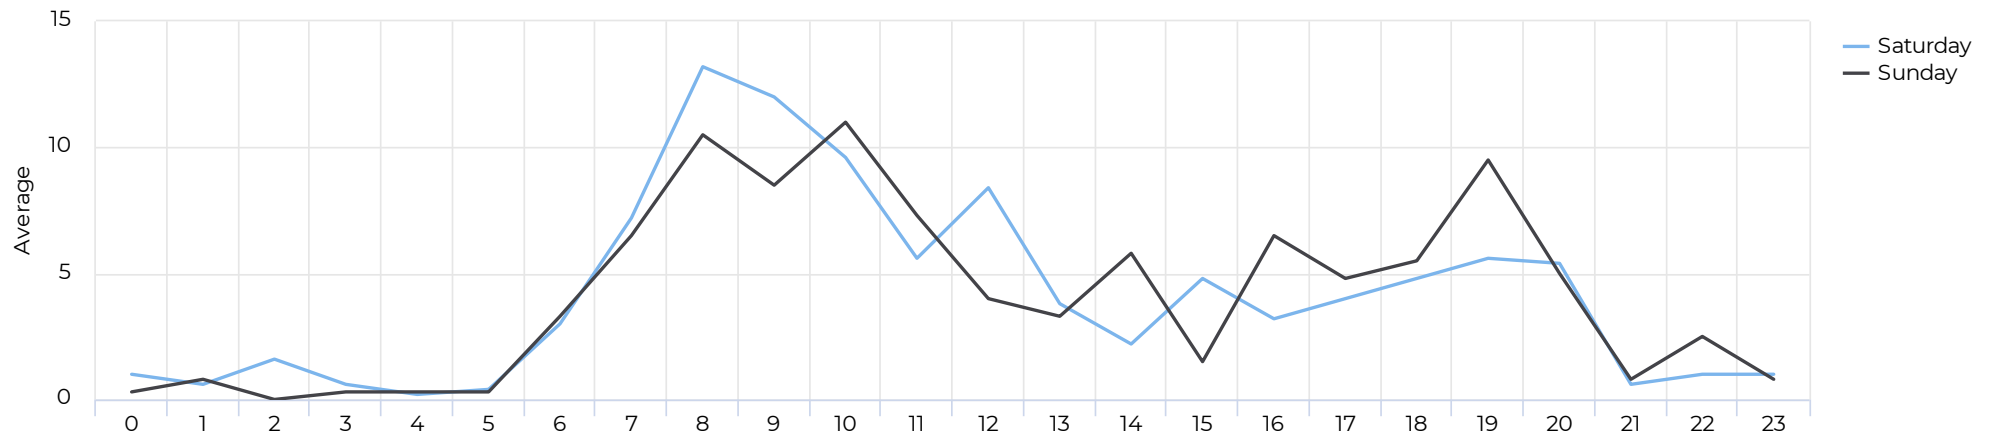

Columbia Tap at Blodgett

July 1, 2021 → July 31, 2021

Time Series

Distribution

● Columbia Tap at Blodgett Cyclist ● Columbia Tap at Blodgett Pedestrian

Columbia Tap at Blodgett

July 1, 2021 → July 31, 2021

Daily Data (Pedestrian)

Pedestrian Profile (Daily)

Columbia Tap at Blodgett

July 1, 2021 → July 31, 2021

Pedestrian - Weekday Profile (Hourly)

07/01/2021 → 07/31/2021

Pedestrian - Weekend Profile (Hourly)

07/01/2021 → 07/31/2021

Columbia Tap at Blodgett

July 1, 2021 → July 31, 2021

Cyclist Total (Daily)

Cyclist Profile (Daily)

Columbia Tap at Blodgett

July 1, 2021 → July 31, 2021

Cyclist - Weekday Profile (Hourly)

📅 07/01/2021 → 07/31/2021

Cyclist - Weekend Profile (Hourly)