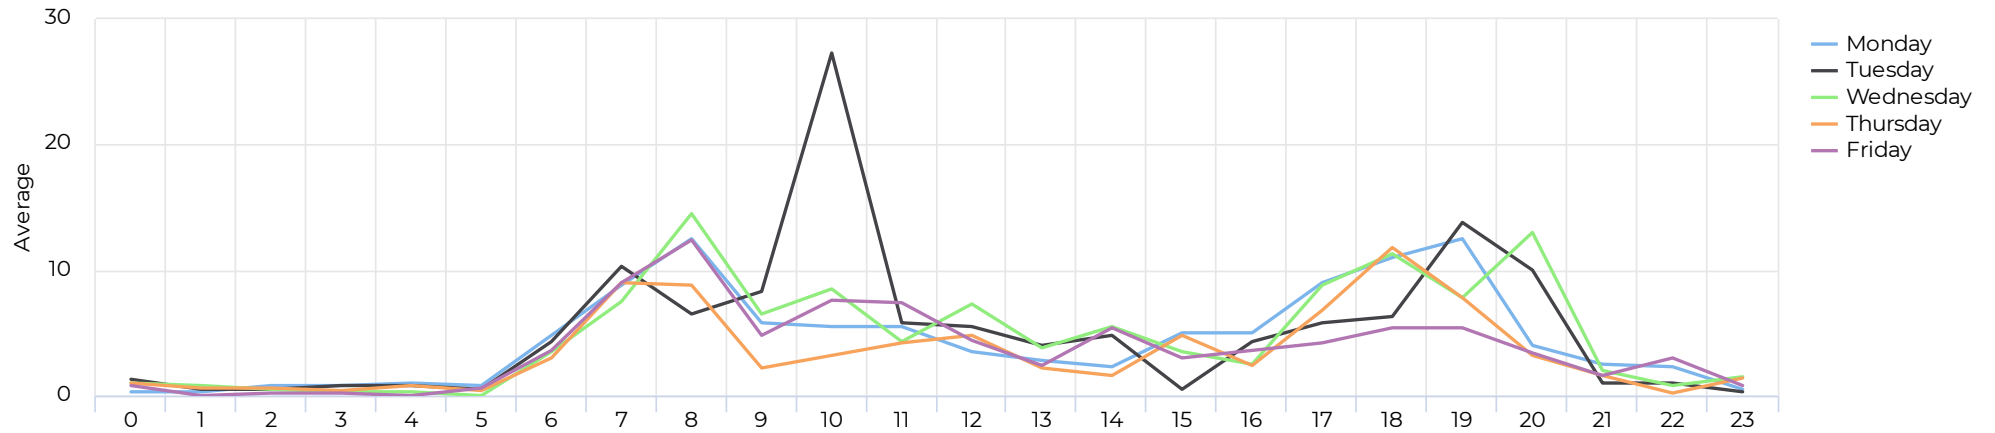

Columbia Tap at Blodgett

July 1, 2021 → July 31, 2021

Time Series

Distribution

● Columbia Tap at Blodgett Cyclist ● Columbia Tap at Blodgett Pedestrian

Columbia Tap at Blodgett

July 1, 2021 → July 31, 2021

Daily Data (Pedestrian)

Pedestrian Profile (Daily)

Columbia Tap at Blodgett

July 1, 2021 → July 31, 2021

Pedestrian - Weekday Profile (Hourly)

07/01/2021 → 07/31/2021

Pedestrian - Weekend Profile (Hourly)

07/01/2021 → 07/31/2021

Columbia Tap at Blodgett

July 1, 2021 → July 31, 2021

Cyclist Total (Daily)

Cyclist Profile (Daily)

Columbia Tap at Blodgett

July 1, 2021 → July 31, 2021

Cyclist - Weekday Profile (Hourly)

📅 07/01/2021 → 07/31/2021

Cyclist - Weekend Profile (Hourly)