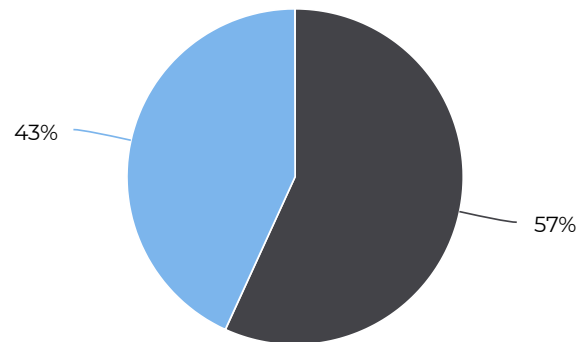

July 1, 2021 → July 31, 2021

Key Figures Summary

Site	Total	Average	Peak Count	Peak Period
Columbia Tap at Blodgett	7,257	234	324	Sun Jul 11, 2021
Columbia Tap at Blodgett Cyclist	4,123	133	206	Sat Jul 17, 2021
Blodgett at Ennis TSU Columbia Tap Cyclists Northbound	3,775	122	194	Sun Jul 11, 2021
Columbia Tap at Blodgett Pedestrian	3,134	101	190	Tue Jul 13, 2021
Blodgett at Ennis TSU Columbia Tap Pedestrians Northbound	3,010	97	178	Tue Jul 13, 2021
Blodgett at Ennis TSU Columbia Tap Cyclists Southbound	348	11	75	Thu Jul 1, 2021
Blodgett at Ennis TSU Columbia Tap Pedestrians Southbound	124	4	60	Fri Jul 2, 2021

Columbia Tap at Blodgett

July 1, 2021 → July 31, 2021

Time Series

Distribution

● Columbia Tap at Blodgett Cyclist ● Columbia Tap at Blodgett Pedestrian

Columbia Tap at Blodgett

July 1, 2021 → July 31, 2021

Daily Data (Pedestrian)

Pedestrian Profile (Daily)

Columbia Tap at Blodgett

July 1, 2021 → July 31, 2021

Pedestrian - Weekday Profile (Hourly)

07/01/2021 → 07/31/2021

Pedestrian - Weekend Profile (Hourly)

07/01/2021 → 07/31/2021

Columbia Tap at Blodgett