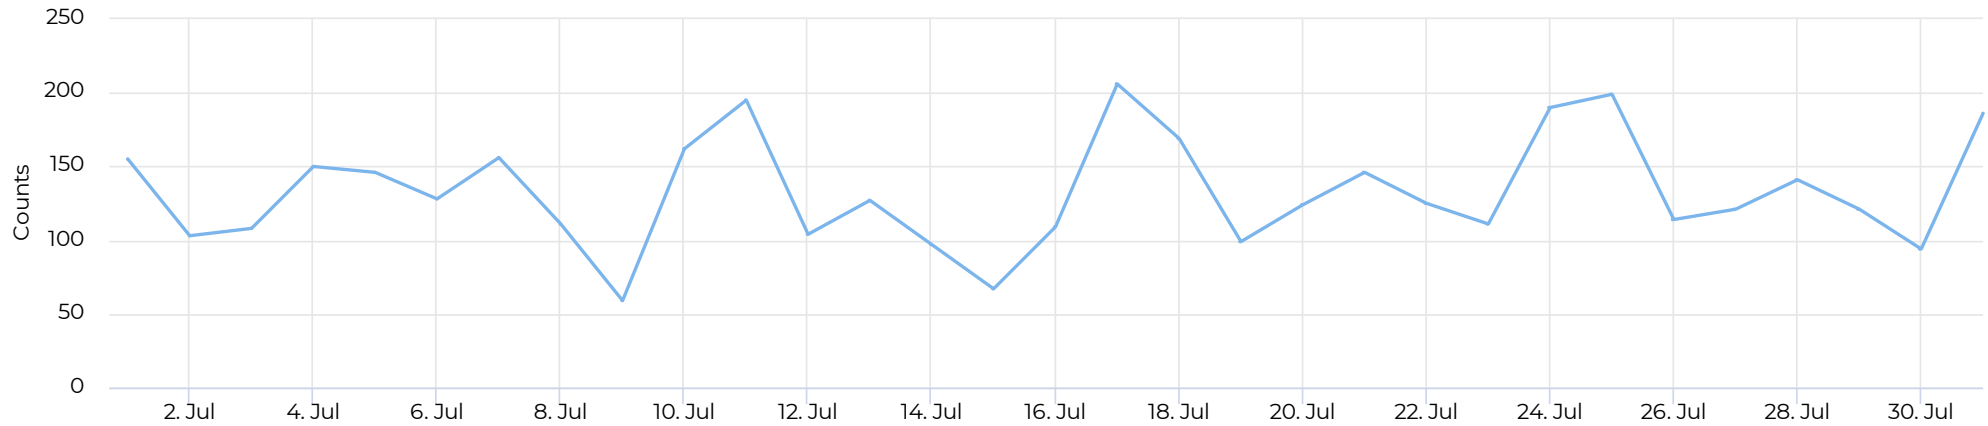

July 1, 2021 → July 31, 2021

Key Figures Summary

Site	Total	Average	Peak Count	Peak Period
Columbia Tap at Blodgett	7,257	234	324	Sun Jul 11, 2021
Columbia Tap at Blodgett Cyclist	4,123	133	206	Sat Jul 17, 2021
Blodgett at Ennis TSU Columbia Tap Cyclists Northbound	3,775	122	194	Sun Jul 11, 2021
Columbia Tap at Blodgett Pedestrian	3,134	101	190	Tue Jul 13, 2021
Blodgett at Ennis TSU Columbia Tap Pedestrians Northbound	3,010	97	178	Tue Jul 13, 2021
Blodgett at Ennis TSU Columbia Tap Cyclists Southbound	348	11	75	Thu Jul 1, 2021
Blodgett at Ennis TSU Columbia Tap Pedestrians Southbound	124	4	60	Fri Jul 2, 2021

Columbia Tap at Blodgett

July 1, 2021 → July 31, 2021

Time Series

Distribution

● Columbia Tap at Blodgett Cyclist ● Columbia Tap at Blodgett Pedestrian

Columbia Tap at Blodgett

July 1, 2021 → July 31, 2021

Daily Data (Pedestrian)

Pedestrian Profile (Daily)

Columbia Tap at Blodgett

July 1, 2021 → July 31, 2021

Pedestrian - Weekday Profile (Hourly)

07/01/2021 → 07/31/2021

Pedestrian - Weekend Profile (Hourly)

07/01/2021 → 07/31/2021

Columbia Tap at Blodgett

July 1, 2021 → July 31, 2021

Cyclist Total (Daily)

Cyclist Profile (Daily)

Columbia Tap at Blodgett

July 1, 2021 → July 31, 2021

Cyclist - Weekday Profile (Hourly)

📅 07/01/2021 → 07/31/2021

Cyclist - Weekend Profile (Hourly)