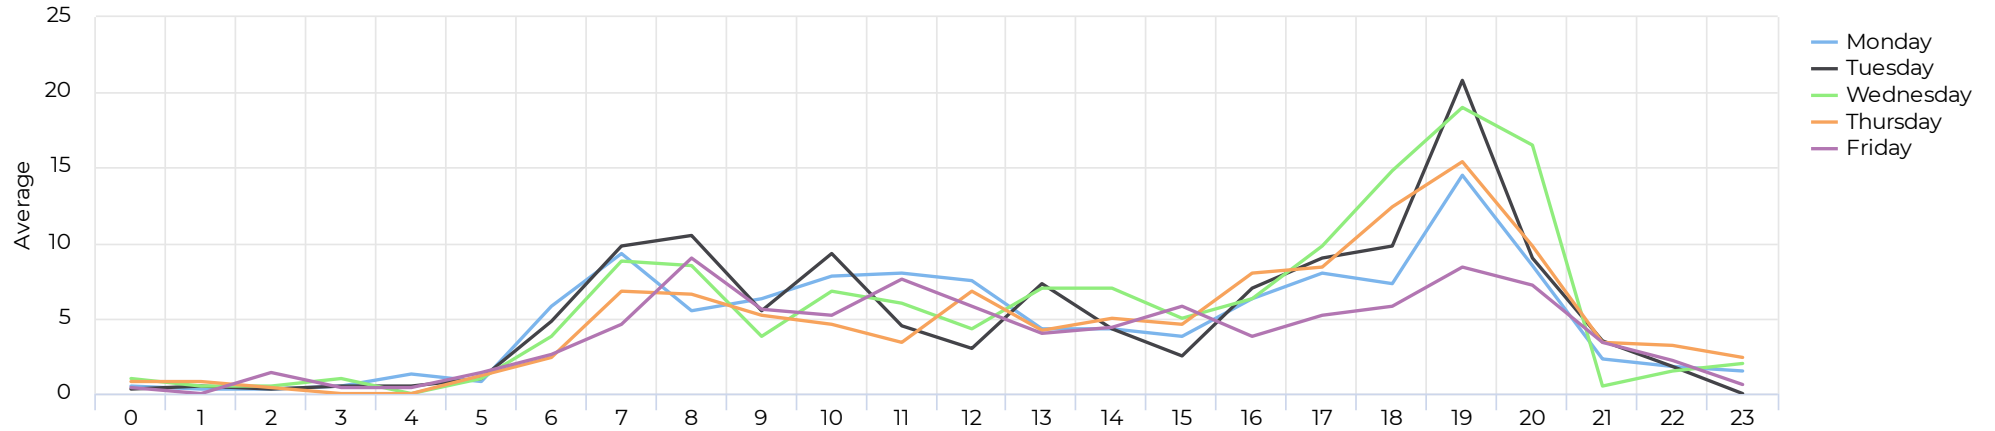

Columbia Tap at Blodgett

July 1, 2021 → July 31, 2021

Time Series

Distribution

● Columbia Tap at Blodgett Cyclist ● Columbia Tap at Blodgett Pedestrian

Columbia Tap at Blodgett

July 1, 2021 → July 31, 2021

Daily Data (Pedestrian)

Pedestrian Profile (Daily)

Columbia Tap at Blodgett

July 1, 2021 → July 31, 2021

Pedestrian - Weekday Profile (Hourly)

07/01/2021 → 07/31/2021

Pedestrian - Weekend Profile (Hourly)

07/01/2021 → 07/31/2021

Columbia Tap at Blodgett

July 1, 2021 → July 31, 2021

Cyclist Total (Daily)

Cyclist Profile (Daily)

Columbia Tap at Blodgett

July 1, 2021 → July 31, 2021

Cyclist - Weekday Profile (Hourly)

📅 07/01/2021 → 07/31/2021

Cyclist - Weekend Profile (Hourly)