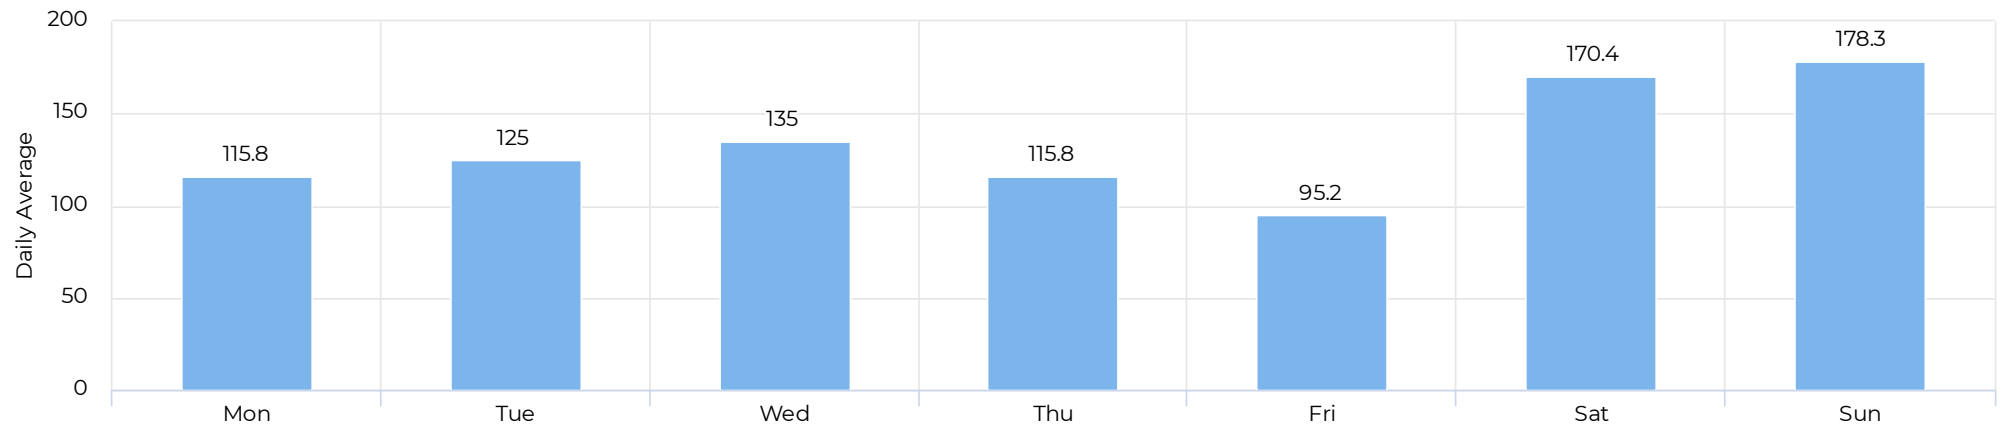

Columbia Tap at Blodgett

July 1, 2021 → July 31, 2021

Time Series

Distribution

● Columbia Tap at Blodgett Cyclist ● Columbia Tap at Blodgett Pedestrian

Columbia Tap at Blodgett

July 1, 2021 → July 31, 2021

Daily Data (Pedestrian)

Pedestrian Profile (Daily)

Columbia Tap at Blodgett

July 1, 2021 → July 31, 2021

Pedestrian - Weekday Profile (Hourly)

07/01/2021 → 07/31/2021

Pedestrian - Weekend Profile (Hourly)

07/01/2021 → 07/31/2021

Columbia Tap at Blodgett

July 1, 2021 → July 31, 2021

Cyclist Total (Daily)

Cyclist Profile (Daily)

Columbia Tap at Blodgett

July 1, 2021 → July 31, 2021

Cyclist - Weekday Profile (Hourly)

📅 07/01/2021 → 07/31/2021

Cyclist - Weekend Profile (Hourly)