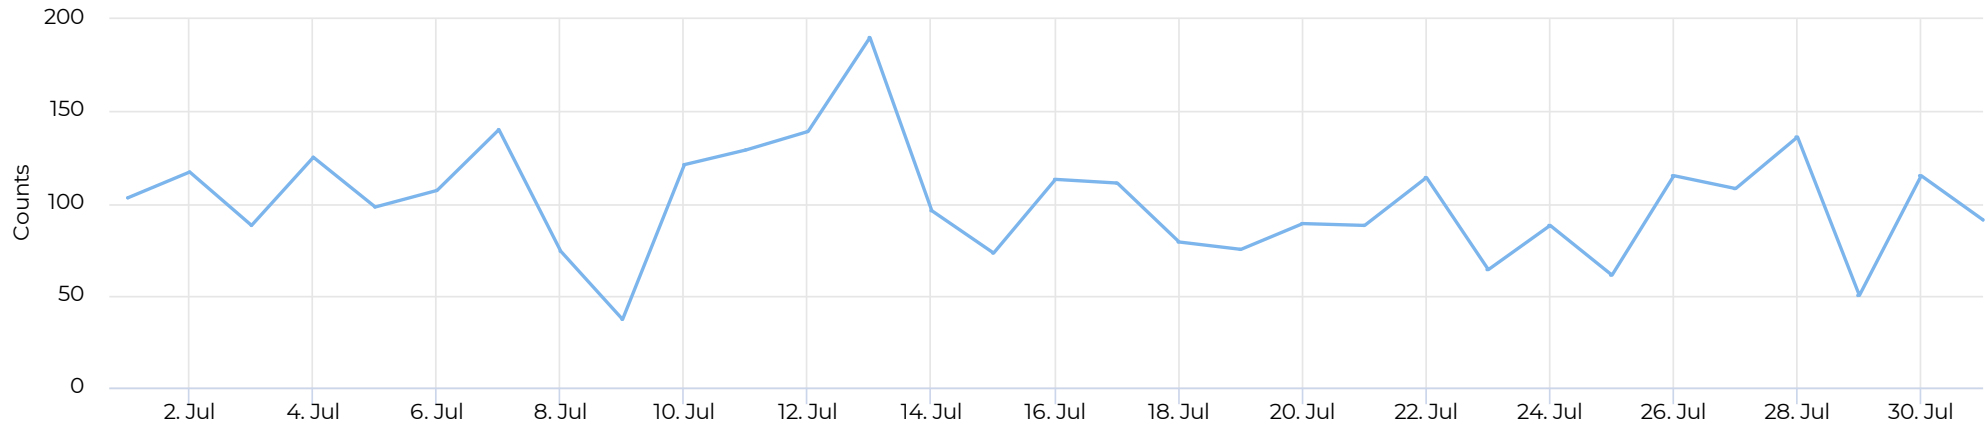

July 1, 2021 → July 31, 2021

Key Figures Summary

Site	Total	Average	Peak Count	Peak Period
Columbia Tap at Blodgett	7,257	234	324	Sun Jul 11, 2021
Columbia Tap at Blodgett Cyclist	4,123	133	206	Sat Jul 17, 2021
Blodgett at Ennis TSU Columbia Tap Cyclists Northbound	3,775	122	194	Sun Jul 11, 2021
Columbia Tap at Blodgett Pedestrian	3,134	101	190	Tue Jul 13, 2021
Blodgett at Ennis TSU Columbia Tap Pedestrians Northbound	3,010	97	178	Tue Jul 13, 2021
Blodgett at Ennis TSU Columbia Tap Cyclists Southbound	348	11	75	Thu Jul 1, 2021
Blodgett at Ennis TSU Columbia Tap Pedestrians Southbound	124	4	60	Fri Jul 2, 2021

Columbia Tap at Blodgett

July 1, 2021 → July 31, 2021

Time Series

Distribution

● Columbia Tap at Blodgett Cyclist ● Columbia Tap at Blodgett Pedestrian

Columbia Tap at Blodgett

July 1, 2021 → July 31, 2021

Daily Data (Pedestrian)

Pedestrian Profile (Daily)

Columbia Tap at Blodgett

July 1, 2021 → July 31, 2021

Pedestrian - Weekday Profile (Hourly)

07/01/2021 → 07/31/2021

Pedestrian - Weekend Profile (Hourly)

07/01/2021 → 07/31/2021

Columbia Tap at Blodgett

July 1, 2021 → July 31, 2021

Cyclist Total (Daily)

Cyclist Profile (Daily)

Columbia Tap at Blodgett

July 1, 2021 → July 31, 2021

Cyclist - Weekday Profile (Hourly)

📅 07/01/2021 → 07/31/2021

Cyclist - Weekend Profile (Hourly)