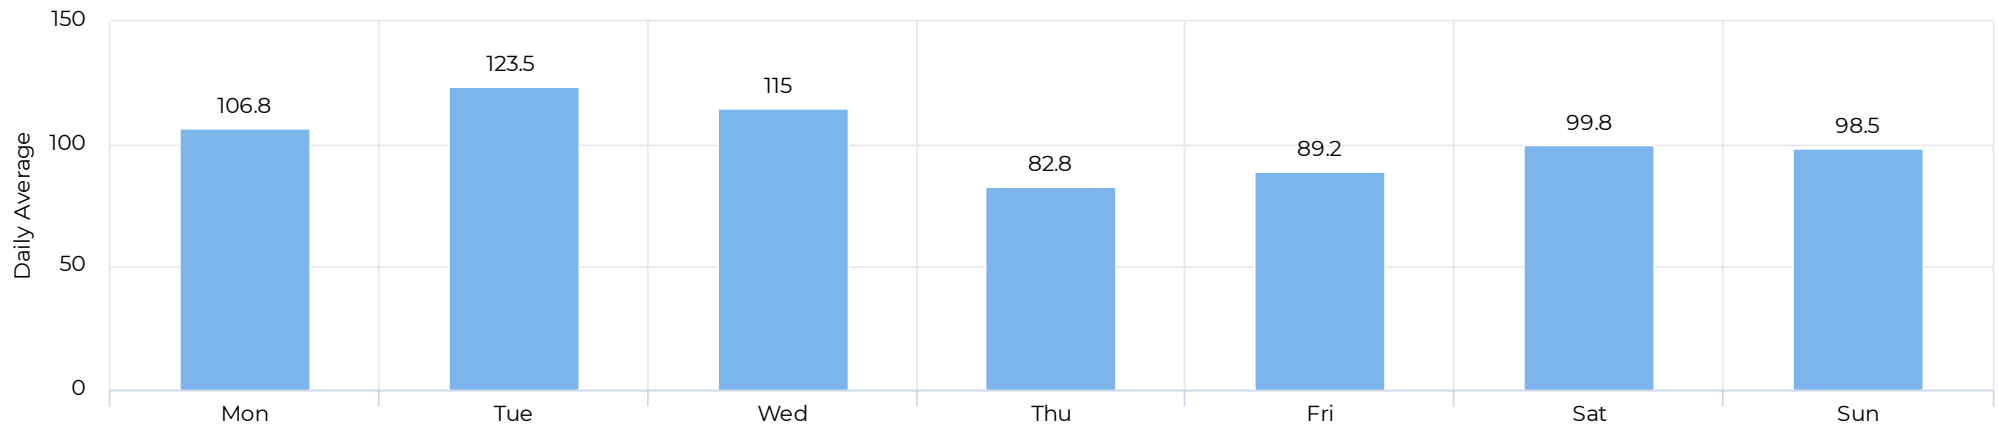

July 1, 2021 → July 31, 2021

Key Figures Summary

Site	Total	Average	Peak Count	Peak Period
Columbia Tap at Blodgett	7,257	234	324	Sun Jul 11, 2021
Columbia Tap at Blodgett Cyclist	4,123	133	206	Sat Jul 17, 2021
Blodgett at Ennis TSU Columbia Tap Cyclists Northbound	3,775	122	194	Sun Jul 11, 2021
Columbia Tap at Blodgett Pedestrian	3,134	101	190	Tue Jul 13, 2021
Blodgett at Ennis TSU Columbia Tap Pedestrians Northbound	3,010	97	178	Tue Jul 13, 2021
Blodgett at Ennis TSU Columbia Tap Cyclists Southbound	348	11	75	Thu Jul 1, 2021
Blodgett at Ennis TSU Columbia Tap Pedestrians Southbound	124	4	60	Fri Jul 2, 2021

Columbia Tap at Blodgett

July 1, 2021 → July 31, 2021

Time Series

Distribution

● Columbia Tap at Blodgett Cyclist ● Columbia Tap at Blodgett Pedestrian

Columbia Tap at Blodgett

July 1, 2021 → July 31, 2021

Daily Data (Pedestrian)

Pedestrian Profile (Daily)

Columbia Tap at Blodgett

July 1, 2021 → July 31, 2021

Pedestrian - Weekday Profile (Hourly)

07/01/2021 → 07/31/2021

Pedestrian - Weekend Profile (Hourly)

07/01/2021 → 07/31/2021

Columbia Tap at Blodgett

July 1, 2021 → July 31, 2021

Cyclist Total (Daily)

Cyclist Profile (Daily)

Columbia Tap at Blodgett

July 1, 2021 → July 31, 2021

Cyclist - Weekday Profile (Hourly)

📅 07/01/2021 → 07/31/2021

Cyclist - Weekend Profile (Hourly)