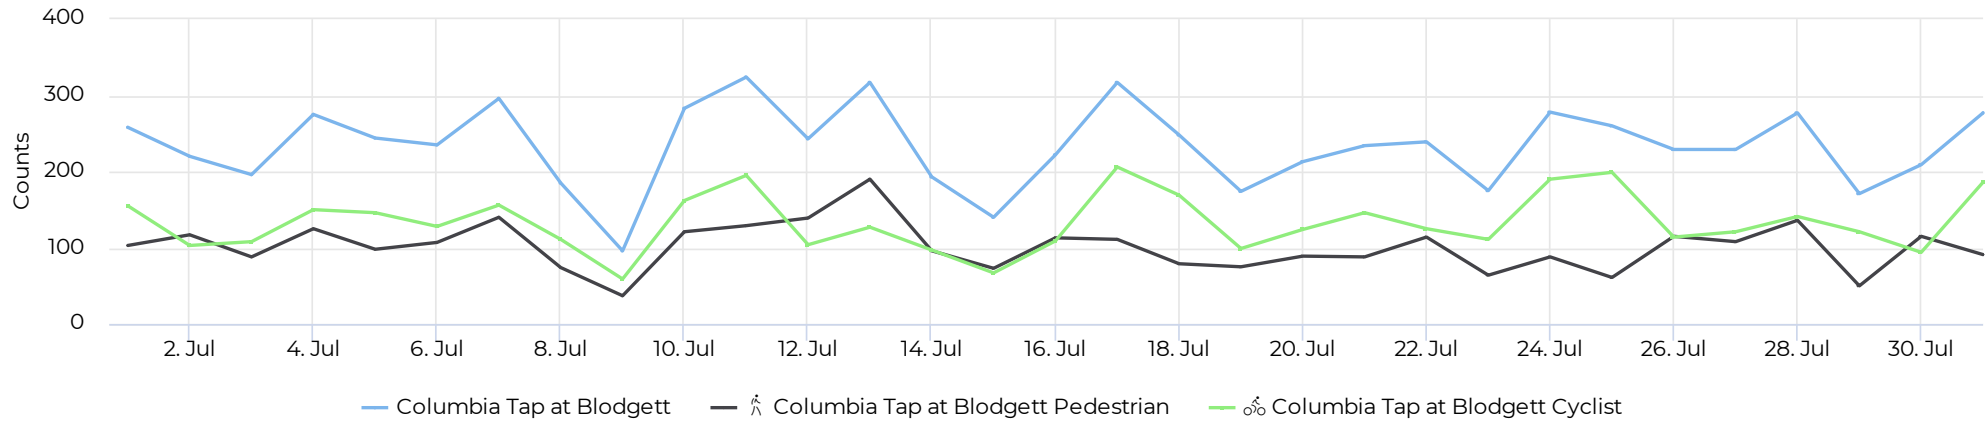

July 1, 2021 → July 31, 2021

Key Figures Summary

Site	Total	Average	Peak Count	Peak Period
Columbia Tap at Blodgett	7,257	234	324	Sun Jul 11, 2021
Columbia Tap at Blodgett Cyclist	4,123	133	206	Sat Jul 17, 2021
Blodgett at Ennis TSU Columbia Tap Cyclists Northbound	3,775	122	194	Sun Jul 11, 2021
Columbia Tap at Blodgett Pedestrian	3,134	101	190	Tue Jul 13, 2021
Blodgett at Ennis TSU Columbia Tap Pedestrians Northbound	3,010	97	178	Tue Jul 13, 2021
Blodgett at Ennis TSU Columbia Tap Cyclists Southbound	348	11	75	Thu Jul 1, 2021
Blodgett at Ennis TSU Columbia Tap Pedestrians Southbound	124	4	60	Fri Jul 2, 2021

Columbia Tap at Blodgett

July 1, 2021 → July 31, 2021

Time Series

Distribution

● Columbia Tap at Blodgett Cyclist ● Columbia Tap at Blodgett Pedestrian

Columbia Tap at Blodgett

July 1, 2021 → July 31, 2021

Daily Data (Pedestrian)

Pedestrian Profile (Daily)

Columbia Tap at Blodgett

July 1, 2021 → July 31, 2021

Pedestrian - Weekday Profile (Hourly)

07/01/2021 → 07/31/2021

Pedestrian - Weekend Profile (Hourly)

07/01/2021 → 07/31/2021

Columbia Tap at Blodgett

July 1, 2021 → July 31, 2021

Cyclist Total (Daily)

Cyclist Profile (Daily)

Columbia Tap at Blodgett

July 1, 2021 → July 31, 2021

Cyclist - Weekday Profile (Hourly)

📅 07/01/2021 → 07/31/2021

Cyclist - Weekend Profile (Hourly)