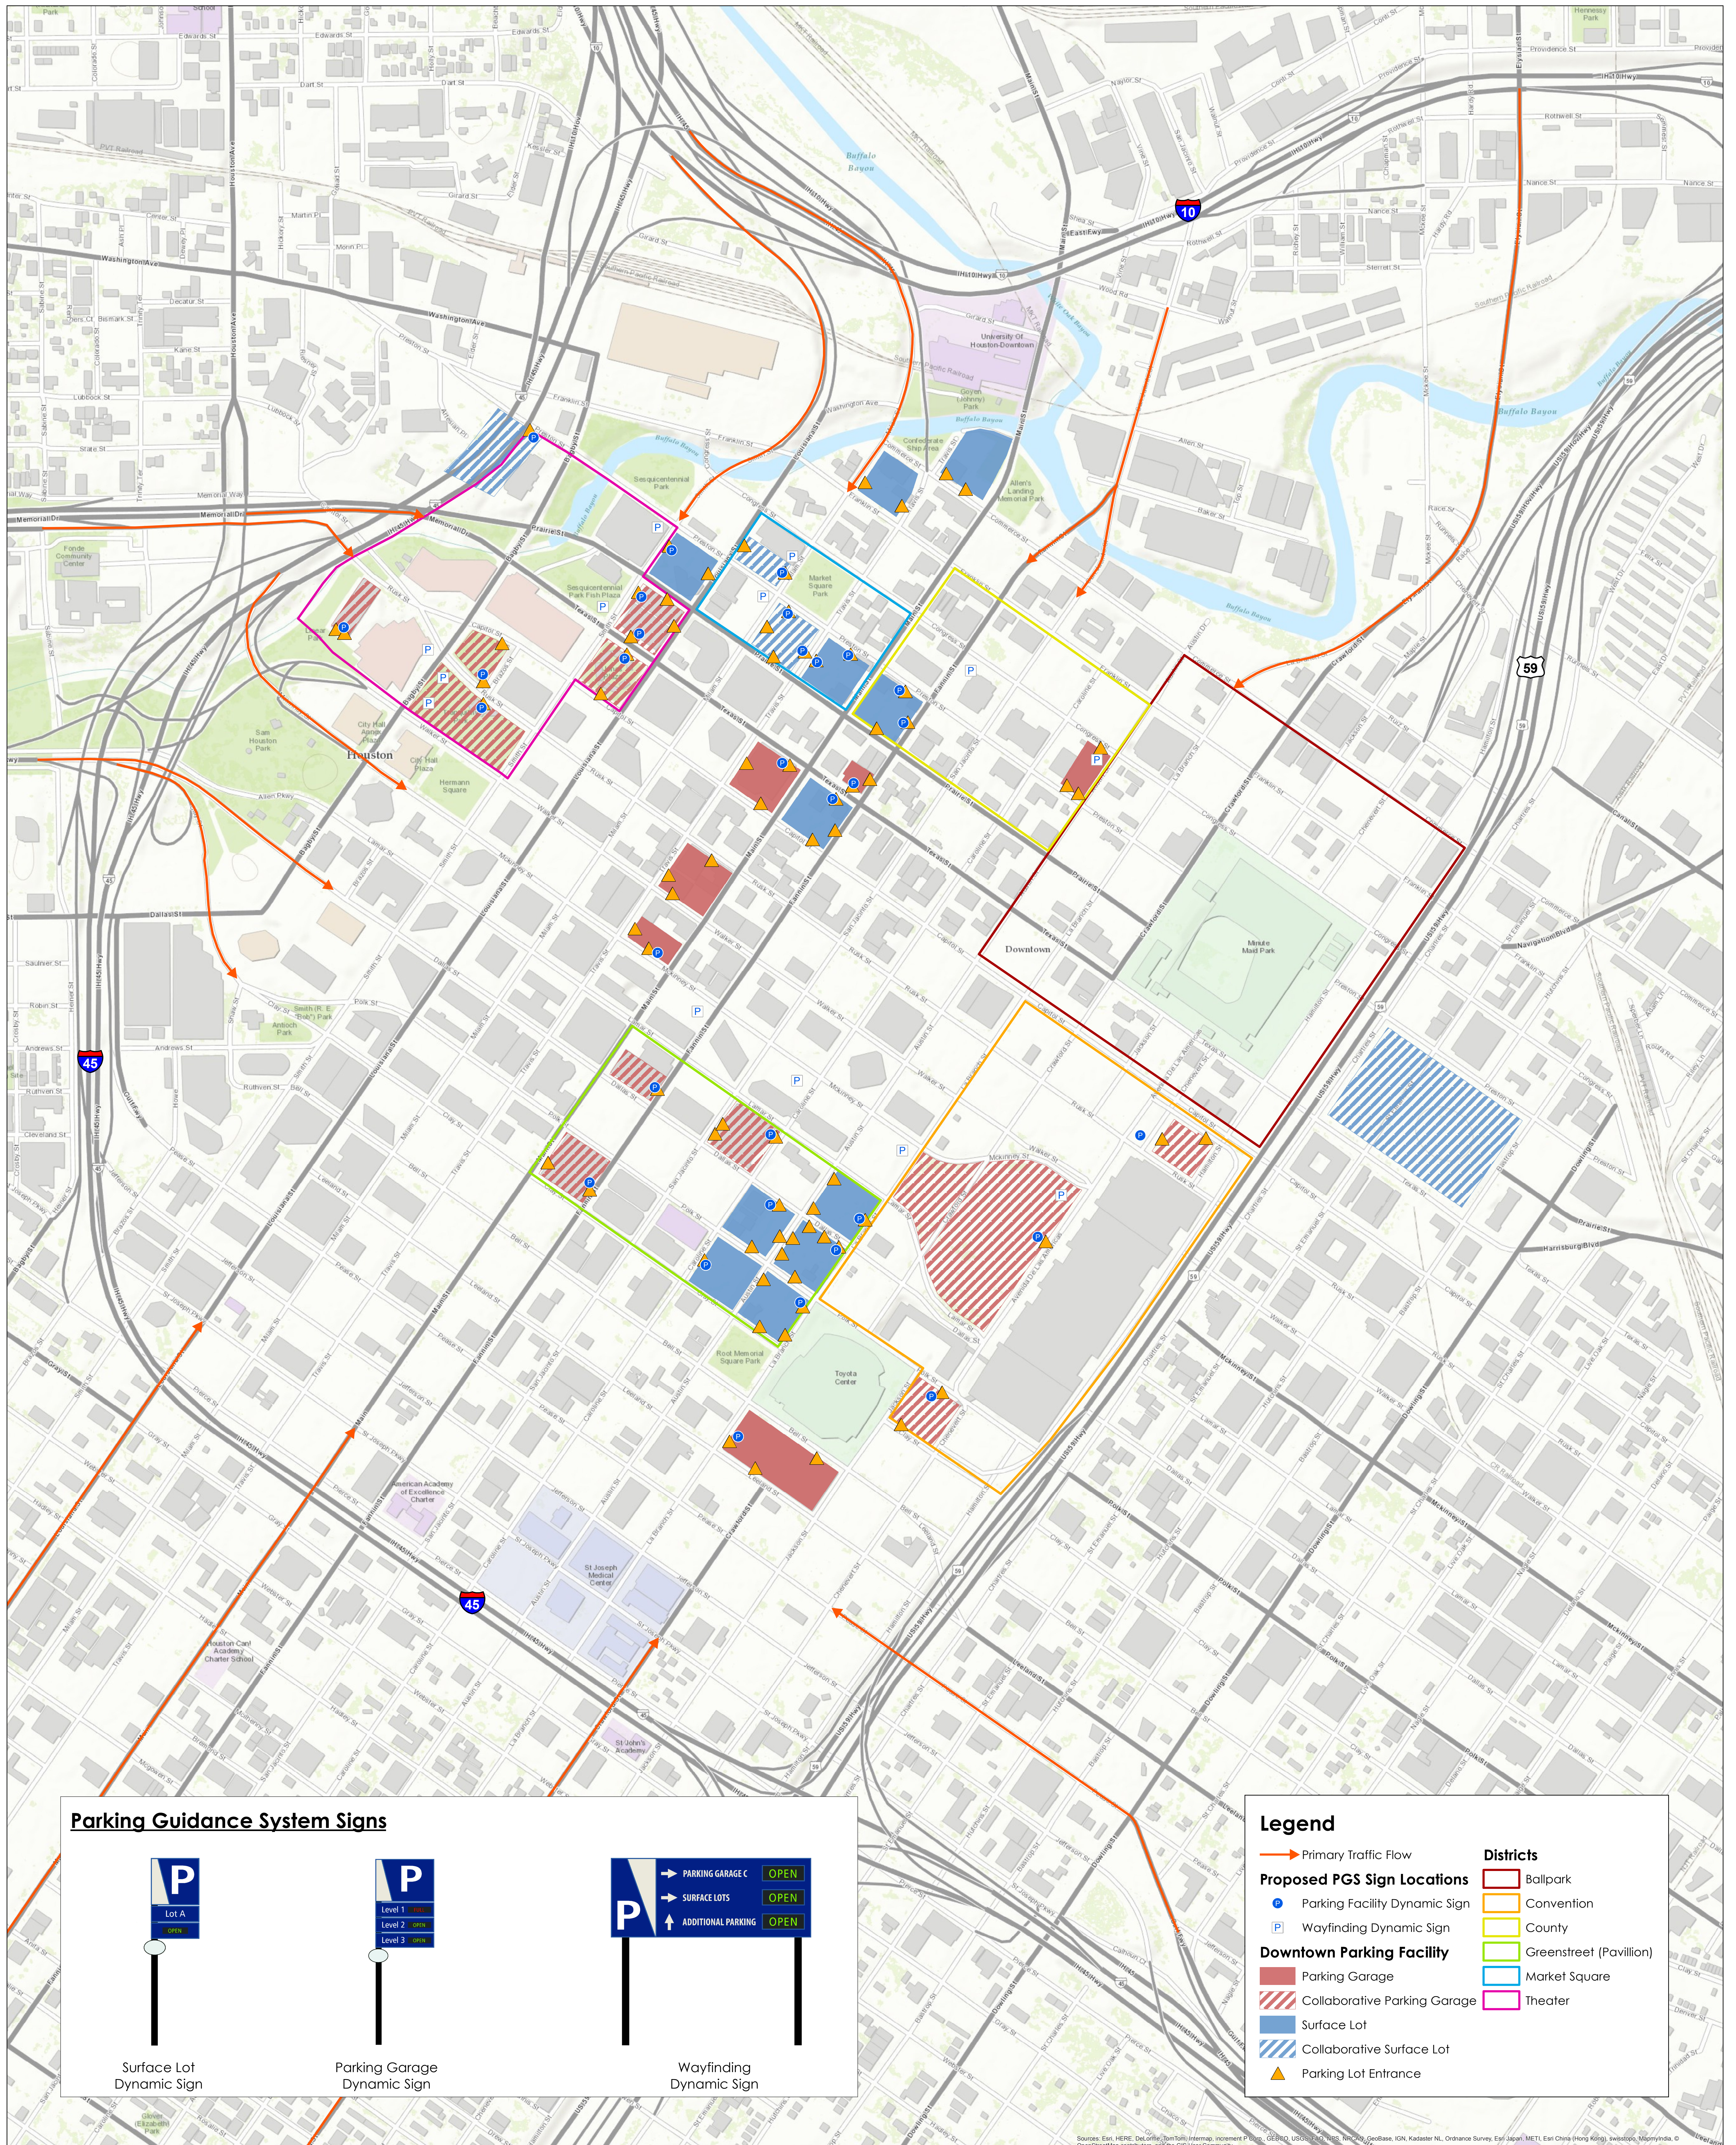

Houston Parking Guidance System

Parking Guidance System Signs

Surface Lot Dynamic Sign

Parking Garage Dynamic Sign

Wayfinding Dynamic Sign

Legend

1. Primary Traffic Flow
   - Parking Facility Dynamic Sign
   - Wayfinding Dynamic Sign
   - Parking Garage
   - Collaborative Parking Garage
   - Surface Lot
   - Collaborative Surface Lot
   - Parking Lot Entrance

Districts	
	Ballpark
	Convention
	County
	Greenstreet (Pavillion)
	Market Square
	Theater